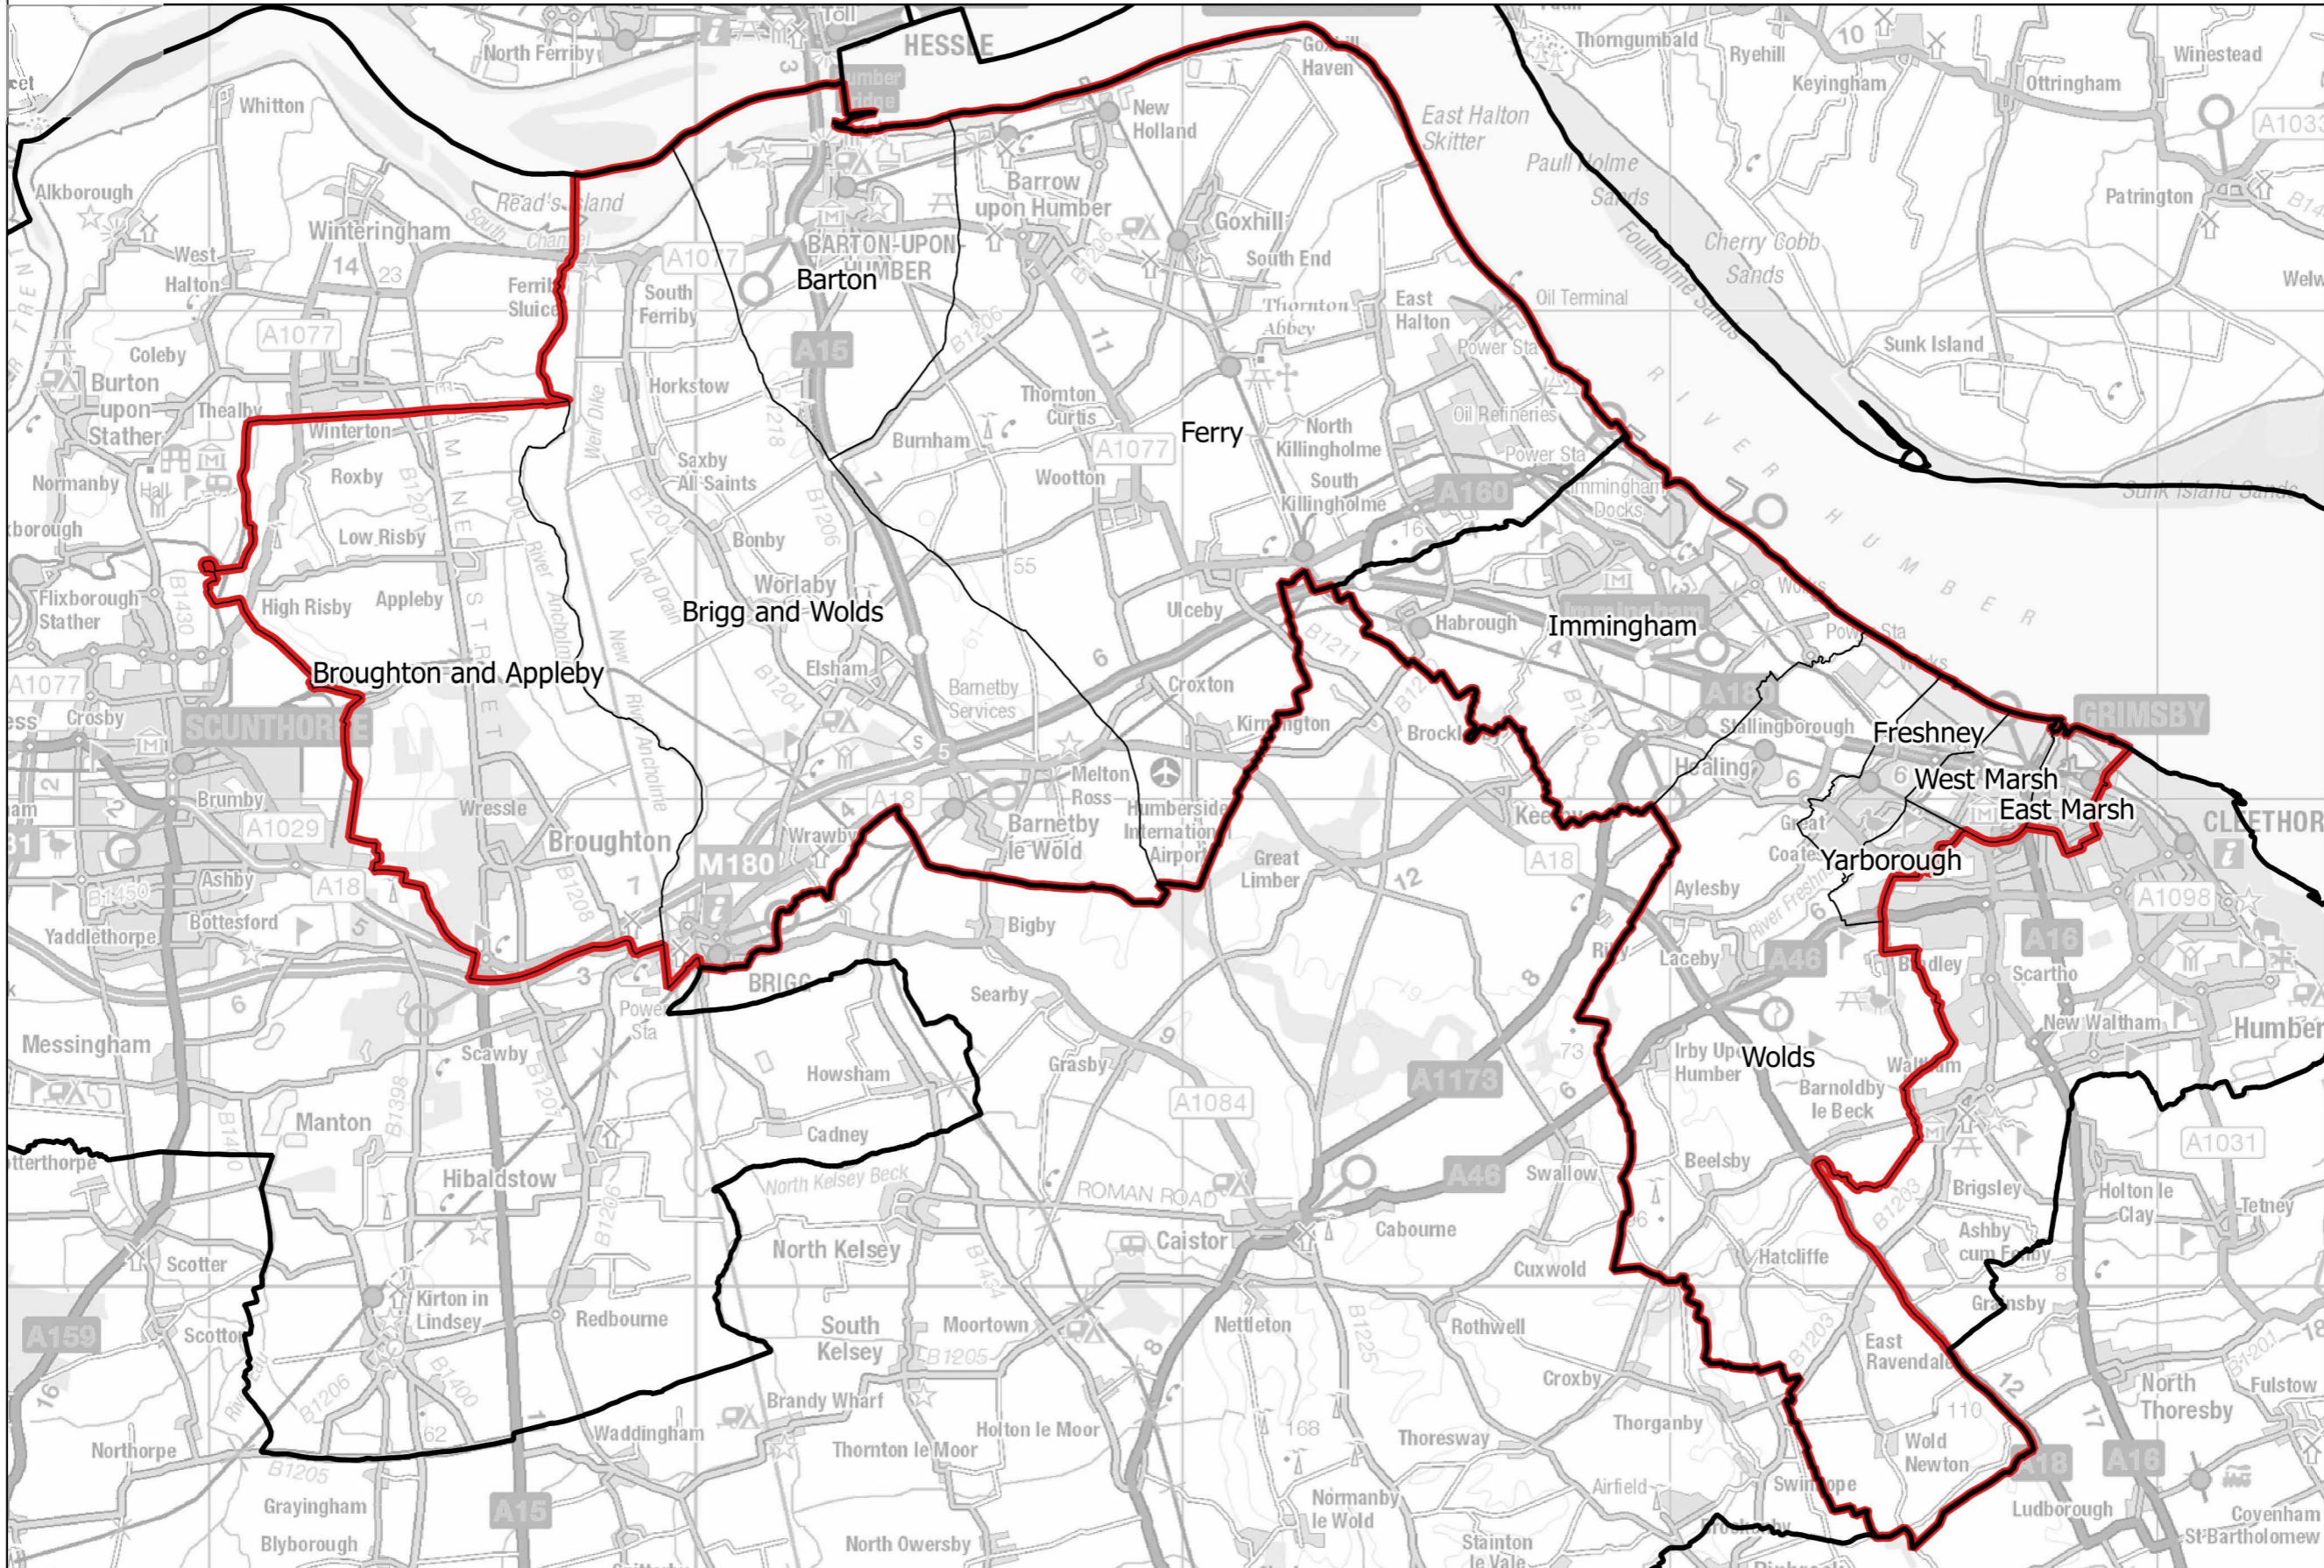

Boundary Commission for England - Yorkshire and the Humber Region  
 Name changed from Initial Proposal  
**Great Grimsby North and Barton County Constituency** - Electorate 71,470

— Constituency    — Local authorities    — Wards

This map is reproduced from Ordnance Survey material with the permission of Ordnance Survey on behalf of the controller of Her Majesty's Stationery Office (C) Crown Copyright 2017. All rights reserved. Unauthorised reproduction infringes Crown copyright and may lead to prosecution or civil proceedings. Boundary Commission for England 100018289. 2017.