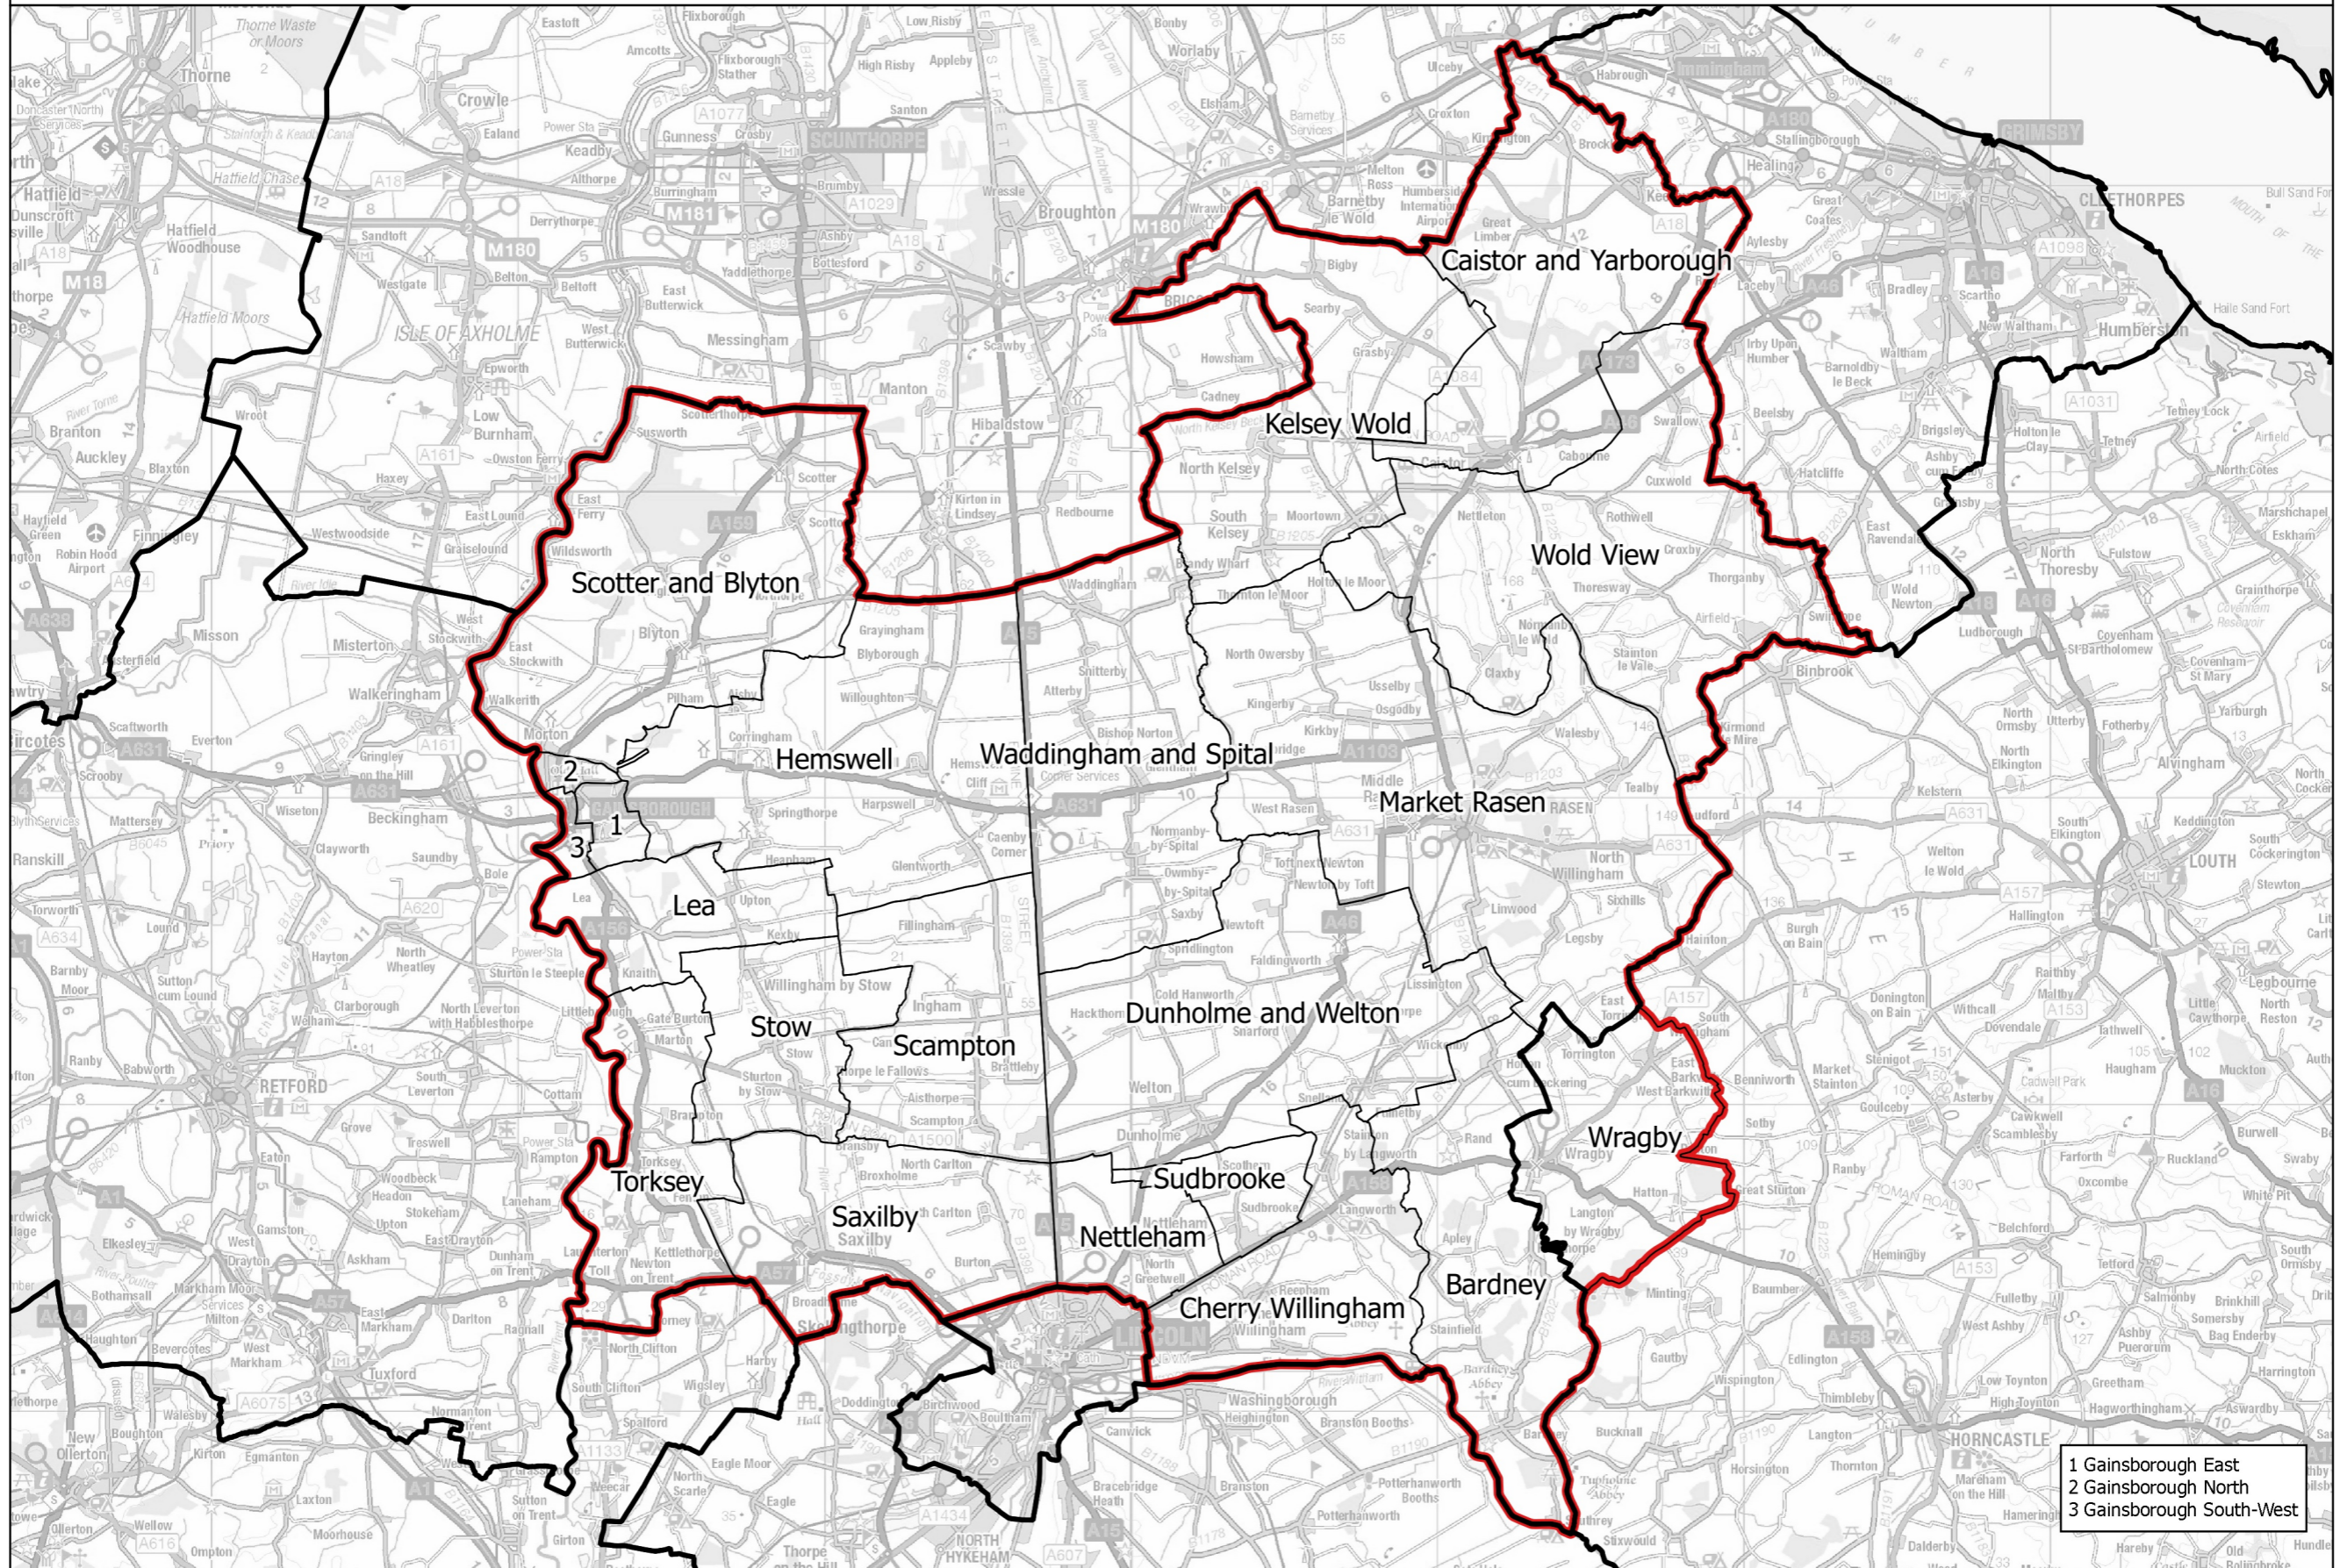

Boundary Commission for England - East Midlands Region  
Unchanged from Initial Proposal  
Gainsborough County Constituency - Electorate 74,332

1 Gainsborough East  
2 Gainsborough North  
3 Gainsborough South-West

— Constituency    — Local authorities    — Wards

This map is reproduced from Ordnance Survey material with the permission of Ordnance Survey on behalf of the controller of Her Majesty's Stationery Office (C) Crown Copyright 2017. All rights reserved. Unauthorised reproduction infringes Crown copyright and may lead to prosecution or civil proceedings. Boundary Commission for England 100018289. 2017.