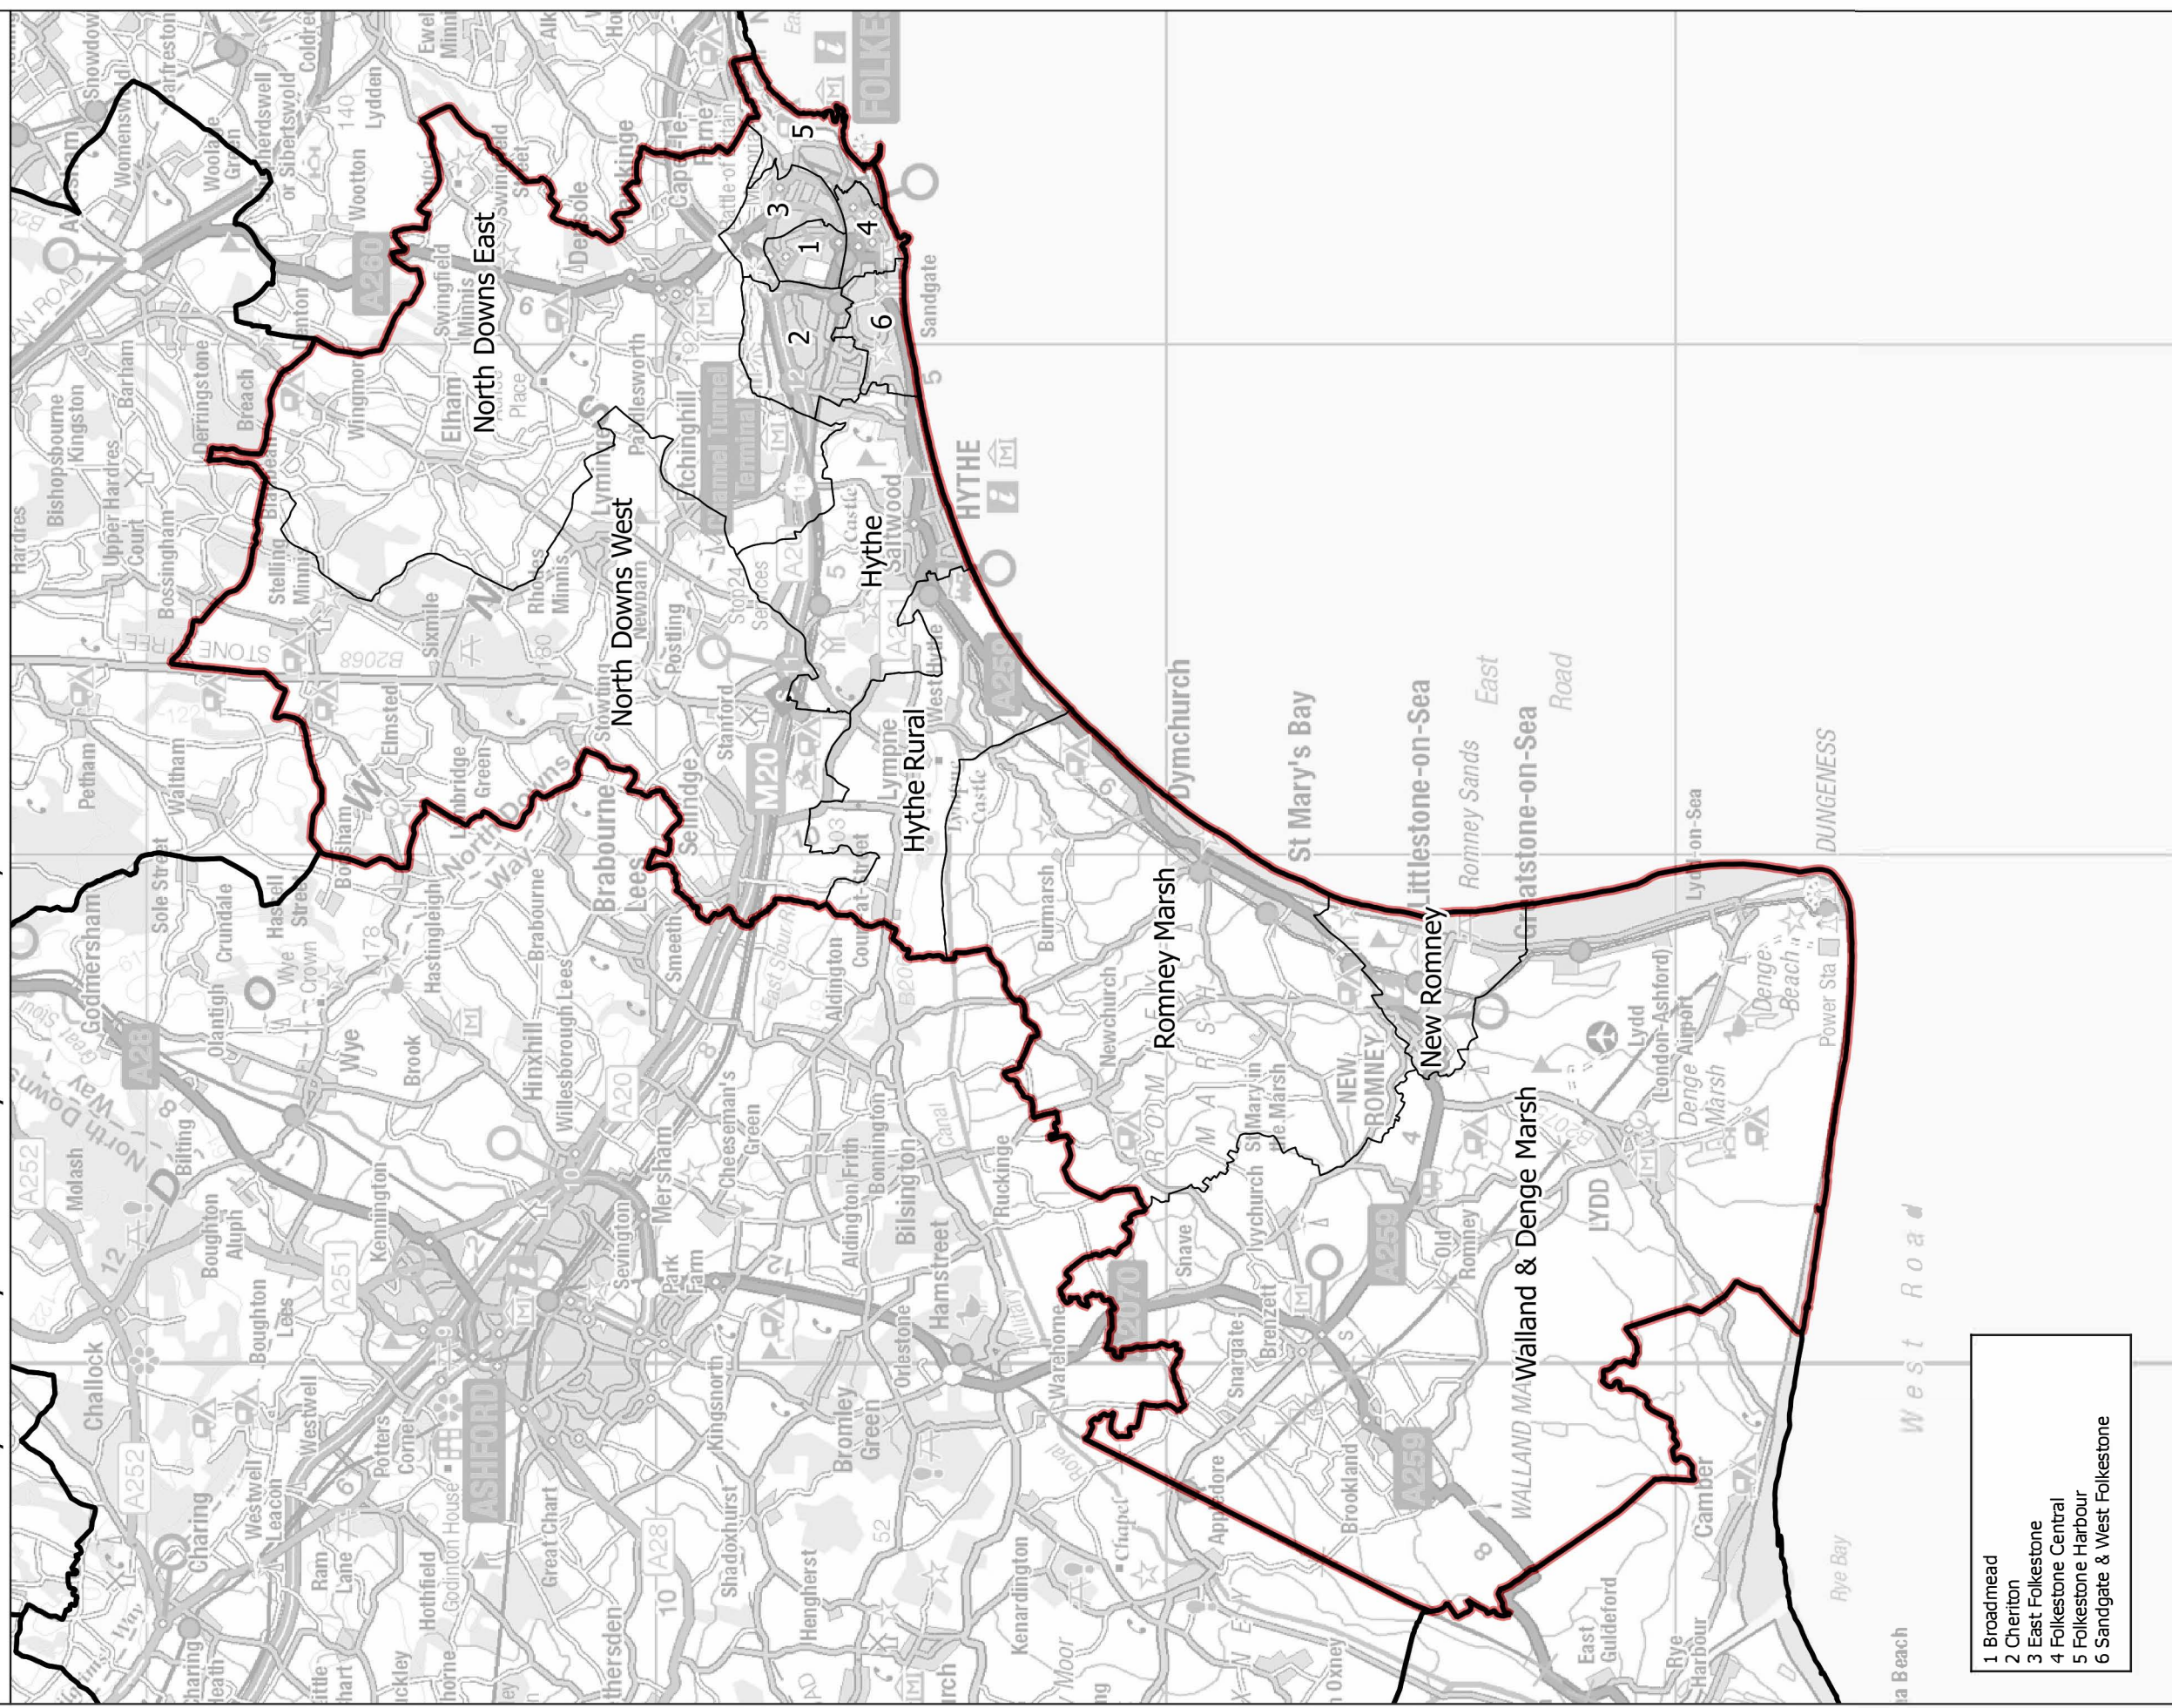

Boundary Commission for England - South East Region  
 Unchanged from Initial Proposal  
 Folkestone and Hythe County Constituency - Electorate 77,333

This map is reproduced from Ordnance Survey material with the permission of Ordnance Survey on behalf of the controller of Her Majesty's Stationery Office (C) Crown Copyright 2017. All rights reserved. Unauthorised reproduction infringes Crown copyright and may lead to prosecution or civil proceedings. Boundary Commission for England 100018289, 2017.