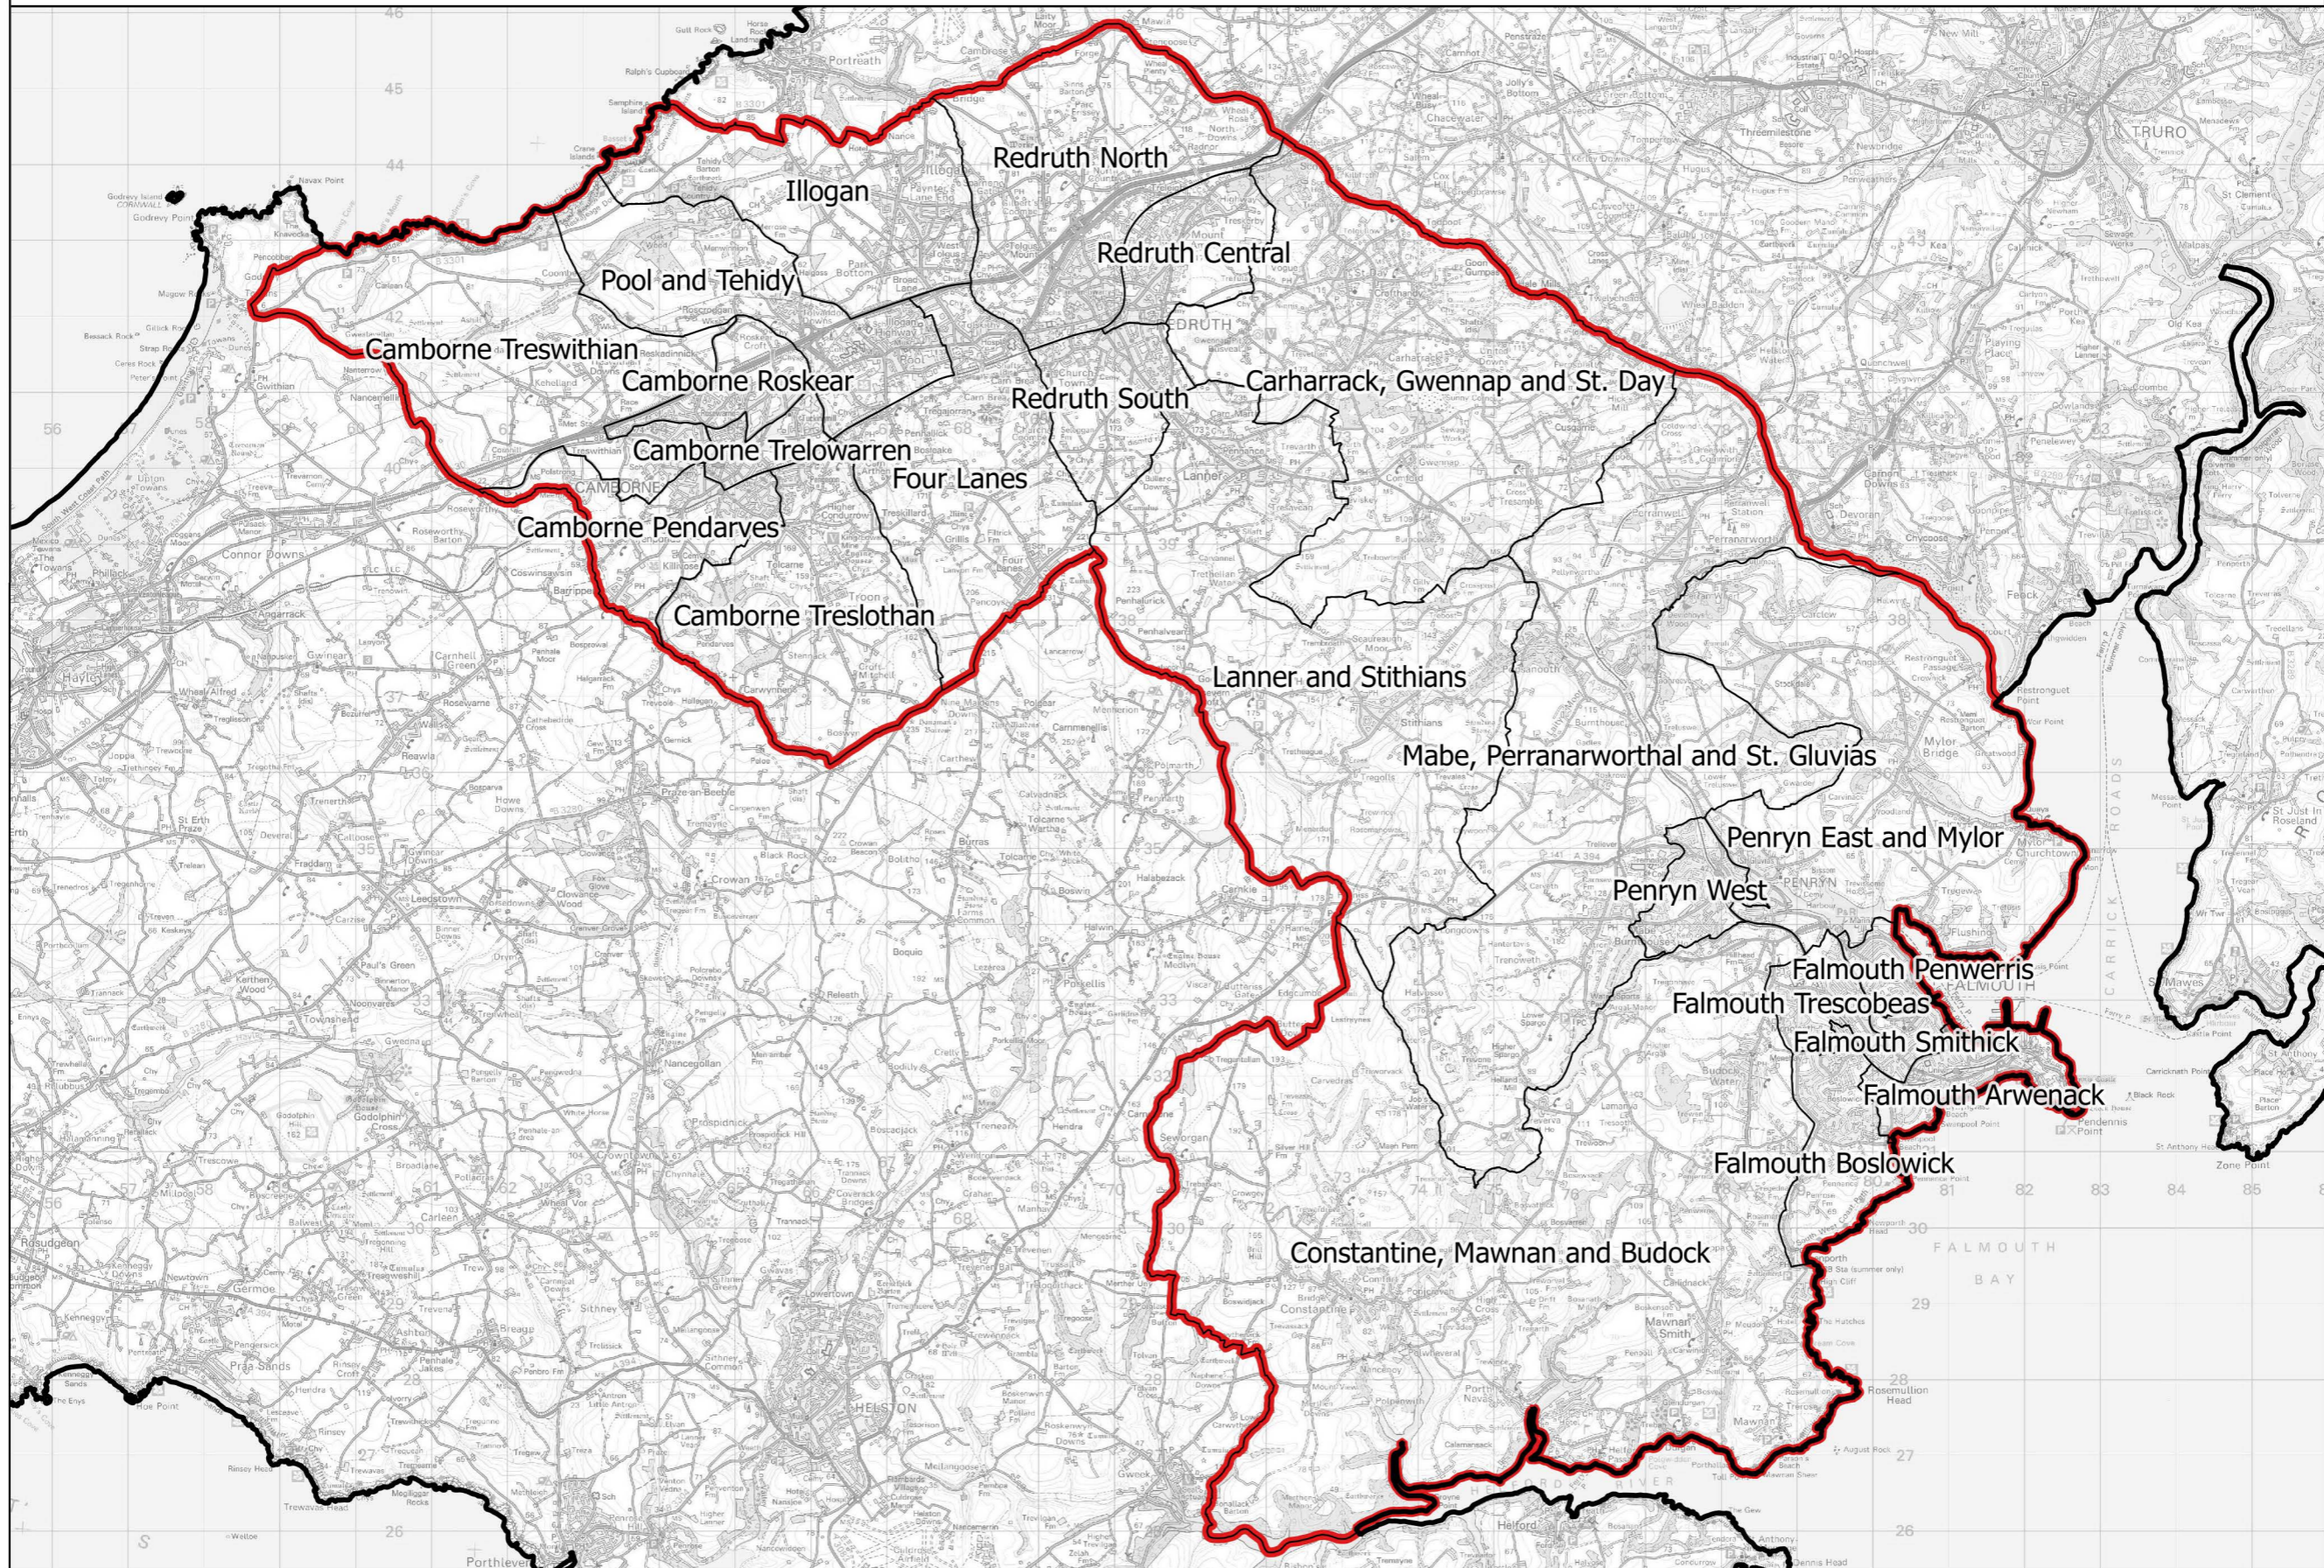

Boundary Commission for England - South West Region
 Name changed from Initial Proposal
Falmouth, Camborne and Redruth County Constituency - Electorate 72,184

— Constituency — Local authorities — Wards

This map is reproduced from Ordnance Survey material with the permission of Ordnance Survey on behalf of the controller of Her Majesty's Stationery Office (C) Crown Copyright 2017. All rights reserved. Unauthorised reproduction infringes Crown copyright and may lead to prosecution or civil proceedings. Boundary Commission for England 100018289. 2017.