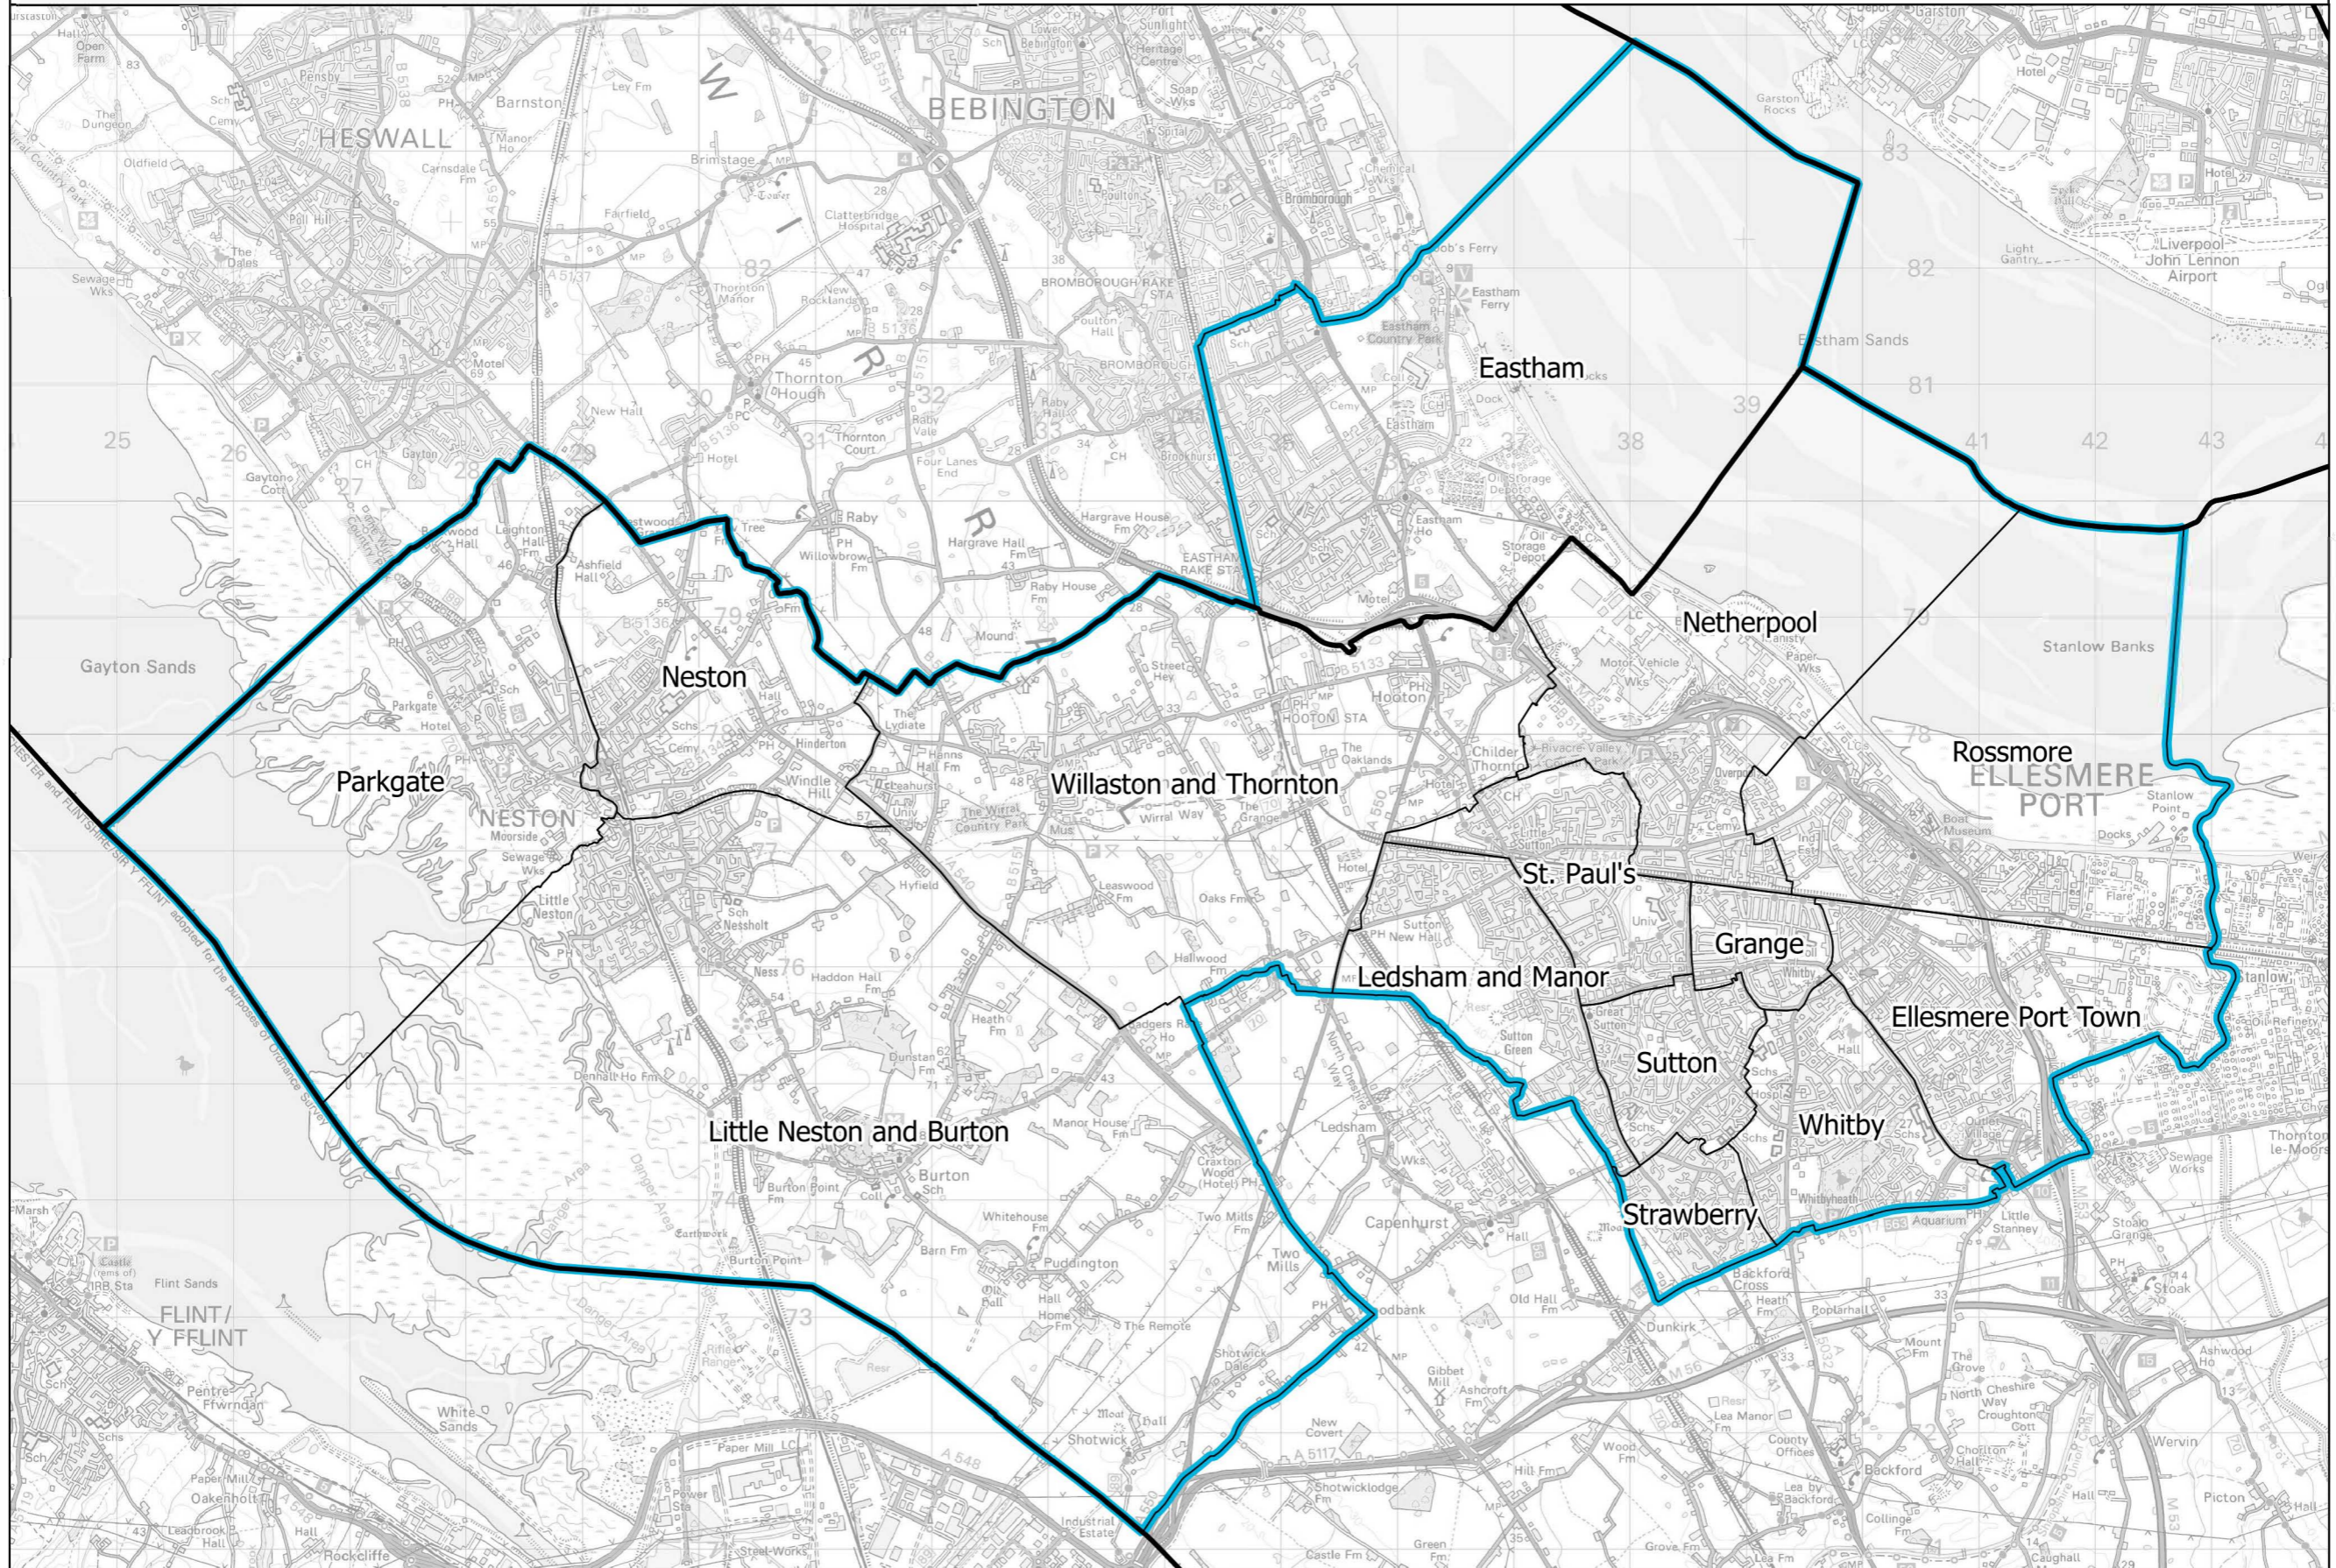

Boundary Commission for England - North West Region
Revised Proposal
Ellesmere Port and Neston County Constituency - **Electorate 73,599**

— Constituency
 — Local authorities
 — Wards

This map is reproduced from Ordnance Survey material with the permission of Ordnance Survey on behalf of the controller of Her Majesty's Stationery Office (C) Crown Copyright 2017. All rights reserved. Unauthorised reproduction infringes Crown copyright and may lead to prosecution or civil proceedings. Boundary Commission for England 100018289. 2017.