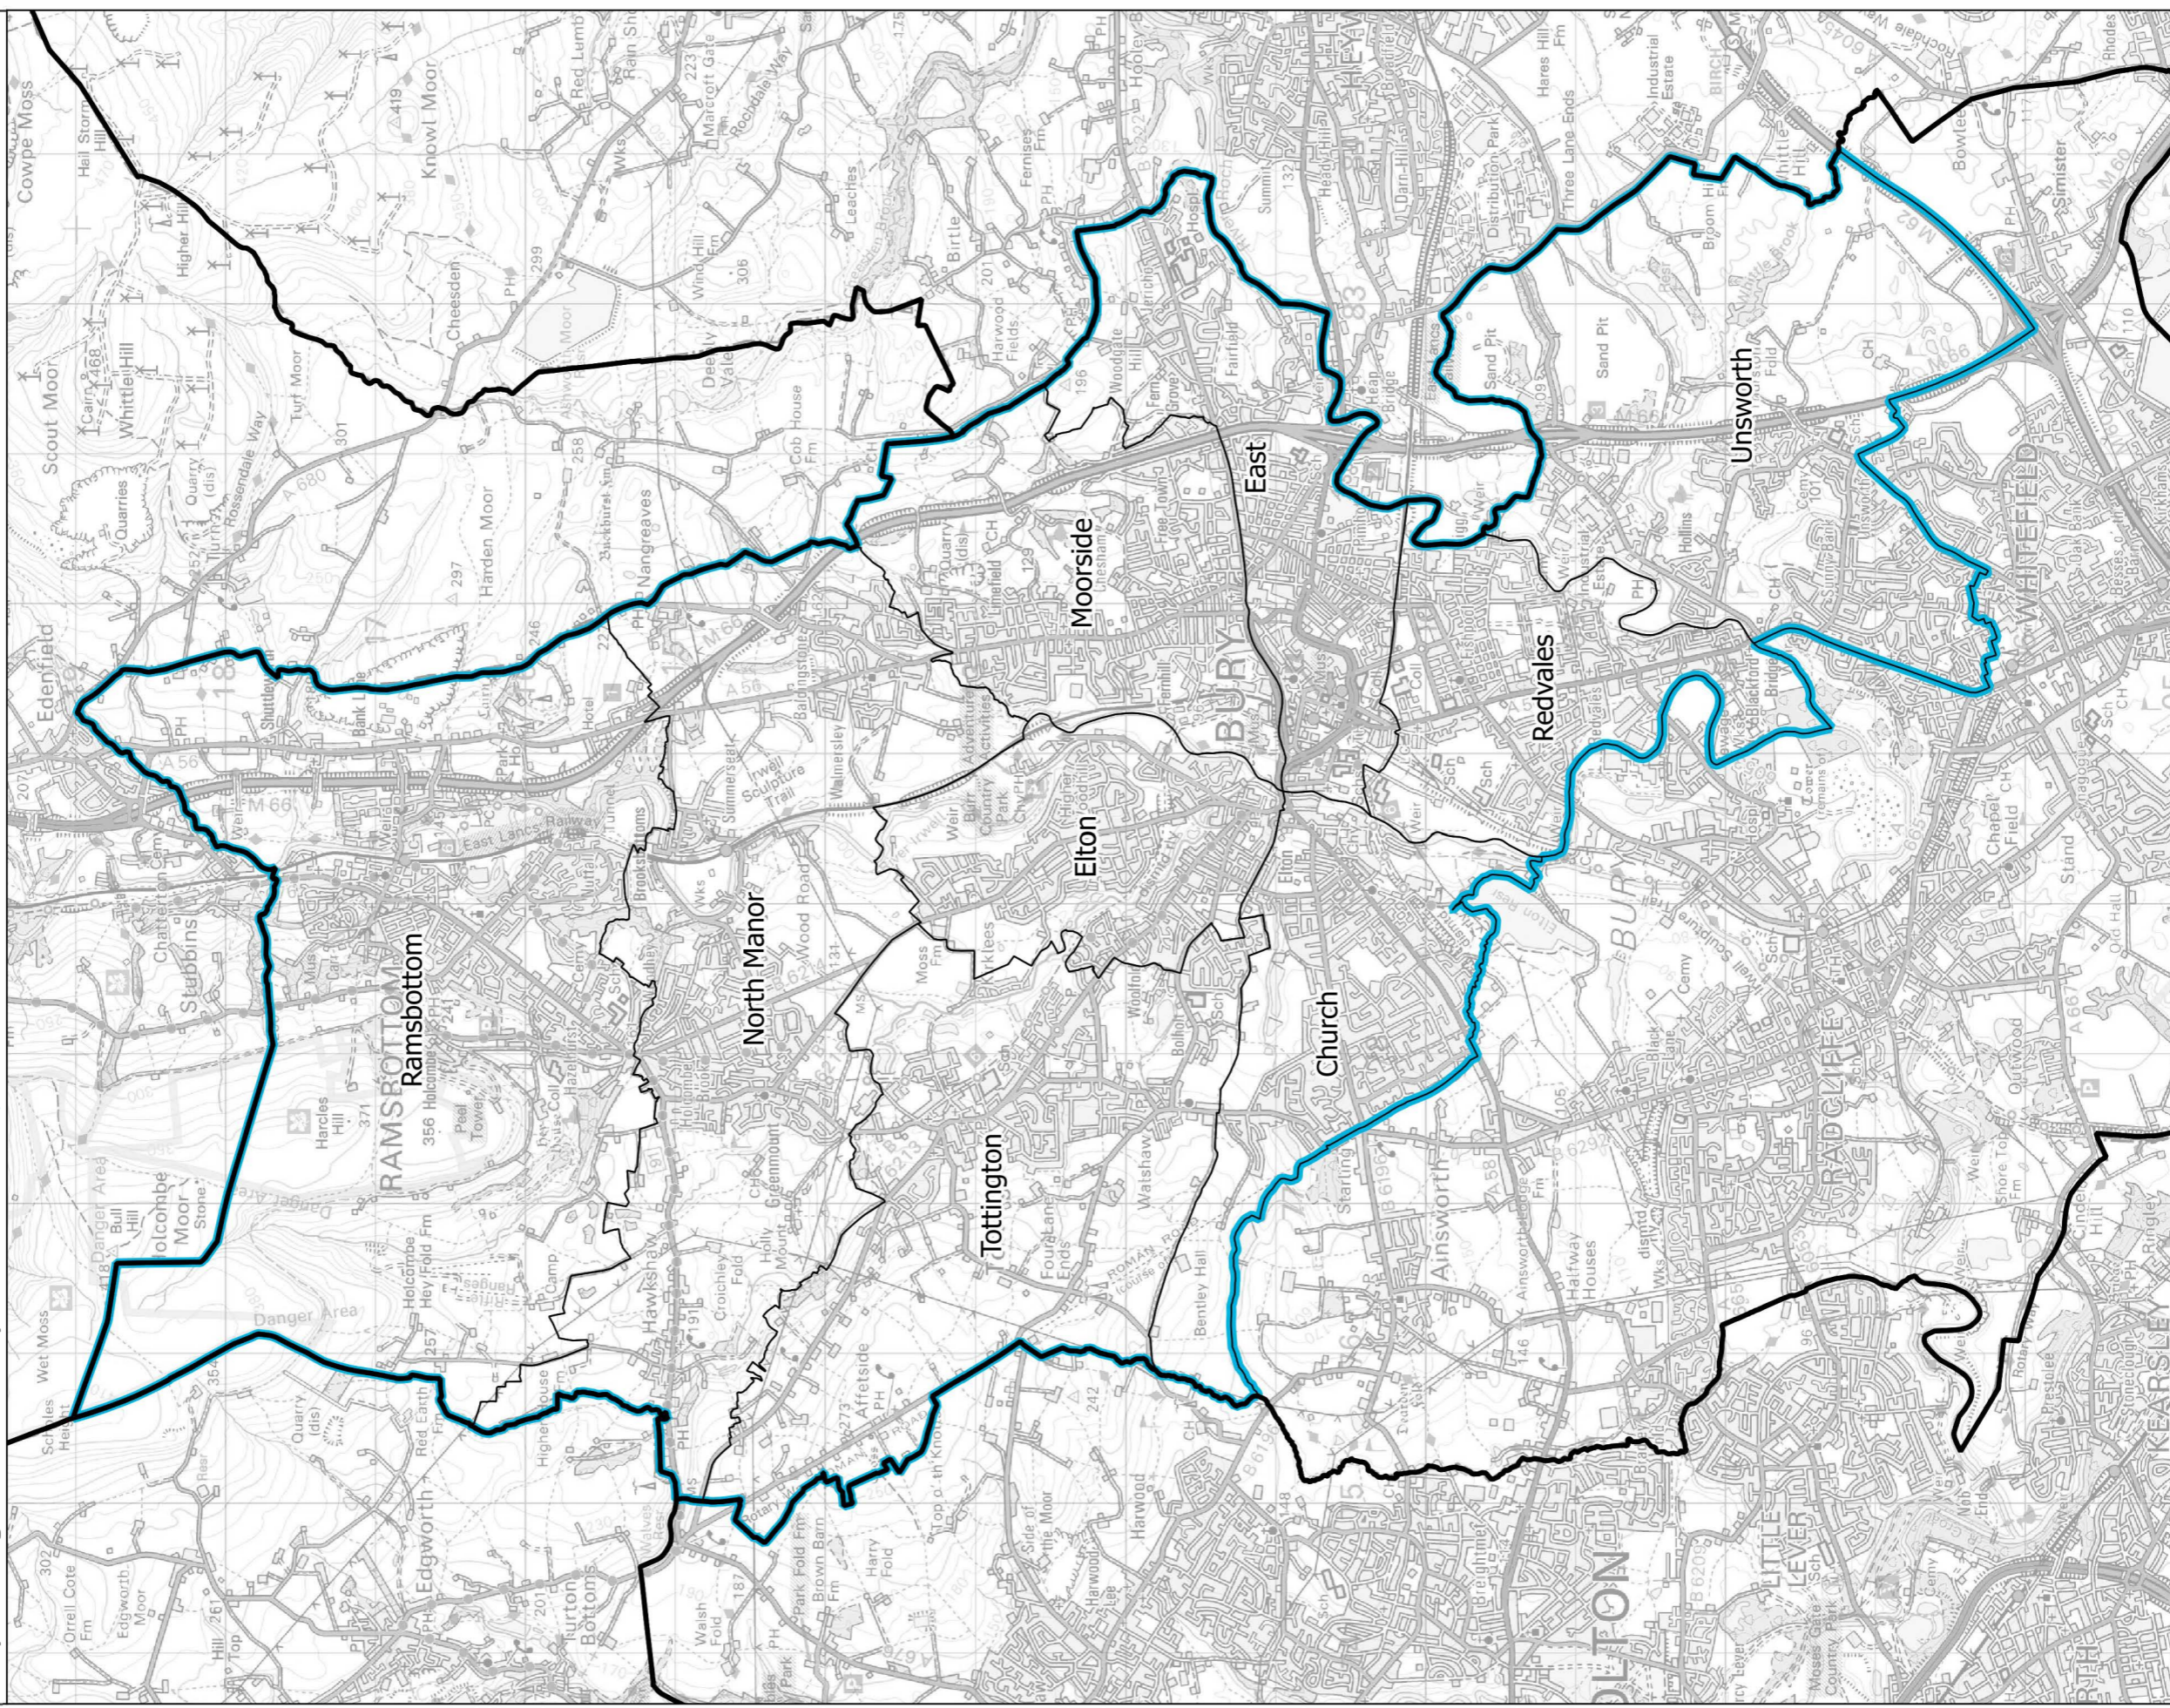

Boundary Commission for England - North West Region  
Revised Proposal  
Bury Borough Constituency - Electorate 71,594

This map is reproduced from Ordnance Survey material with the permission of Ordnance Survey on behalf of the controller of Her Majesty's Stationery Office (C) Crown Copyright 2017. All rights reserved. Unauthorised reproduction infringes Crown copyright and may lead to prosecution or civil proceedings. Boundary Commission for England 1000182898, 2017.

— Constituency — Local authorities — Wards