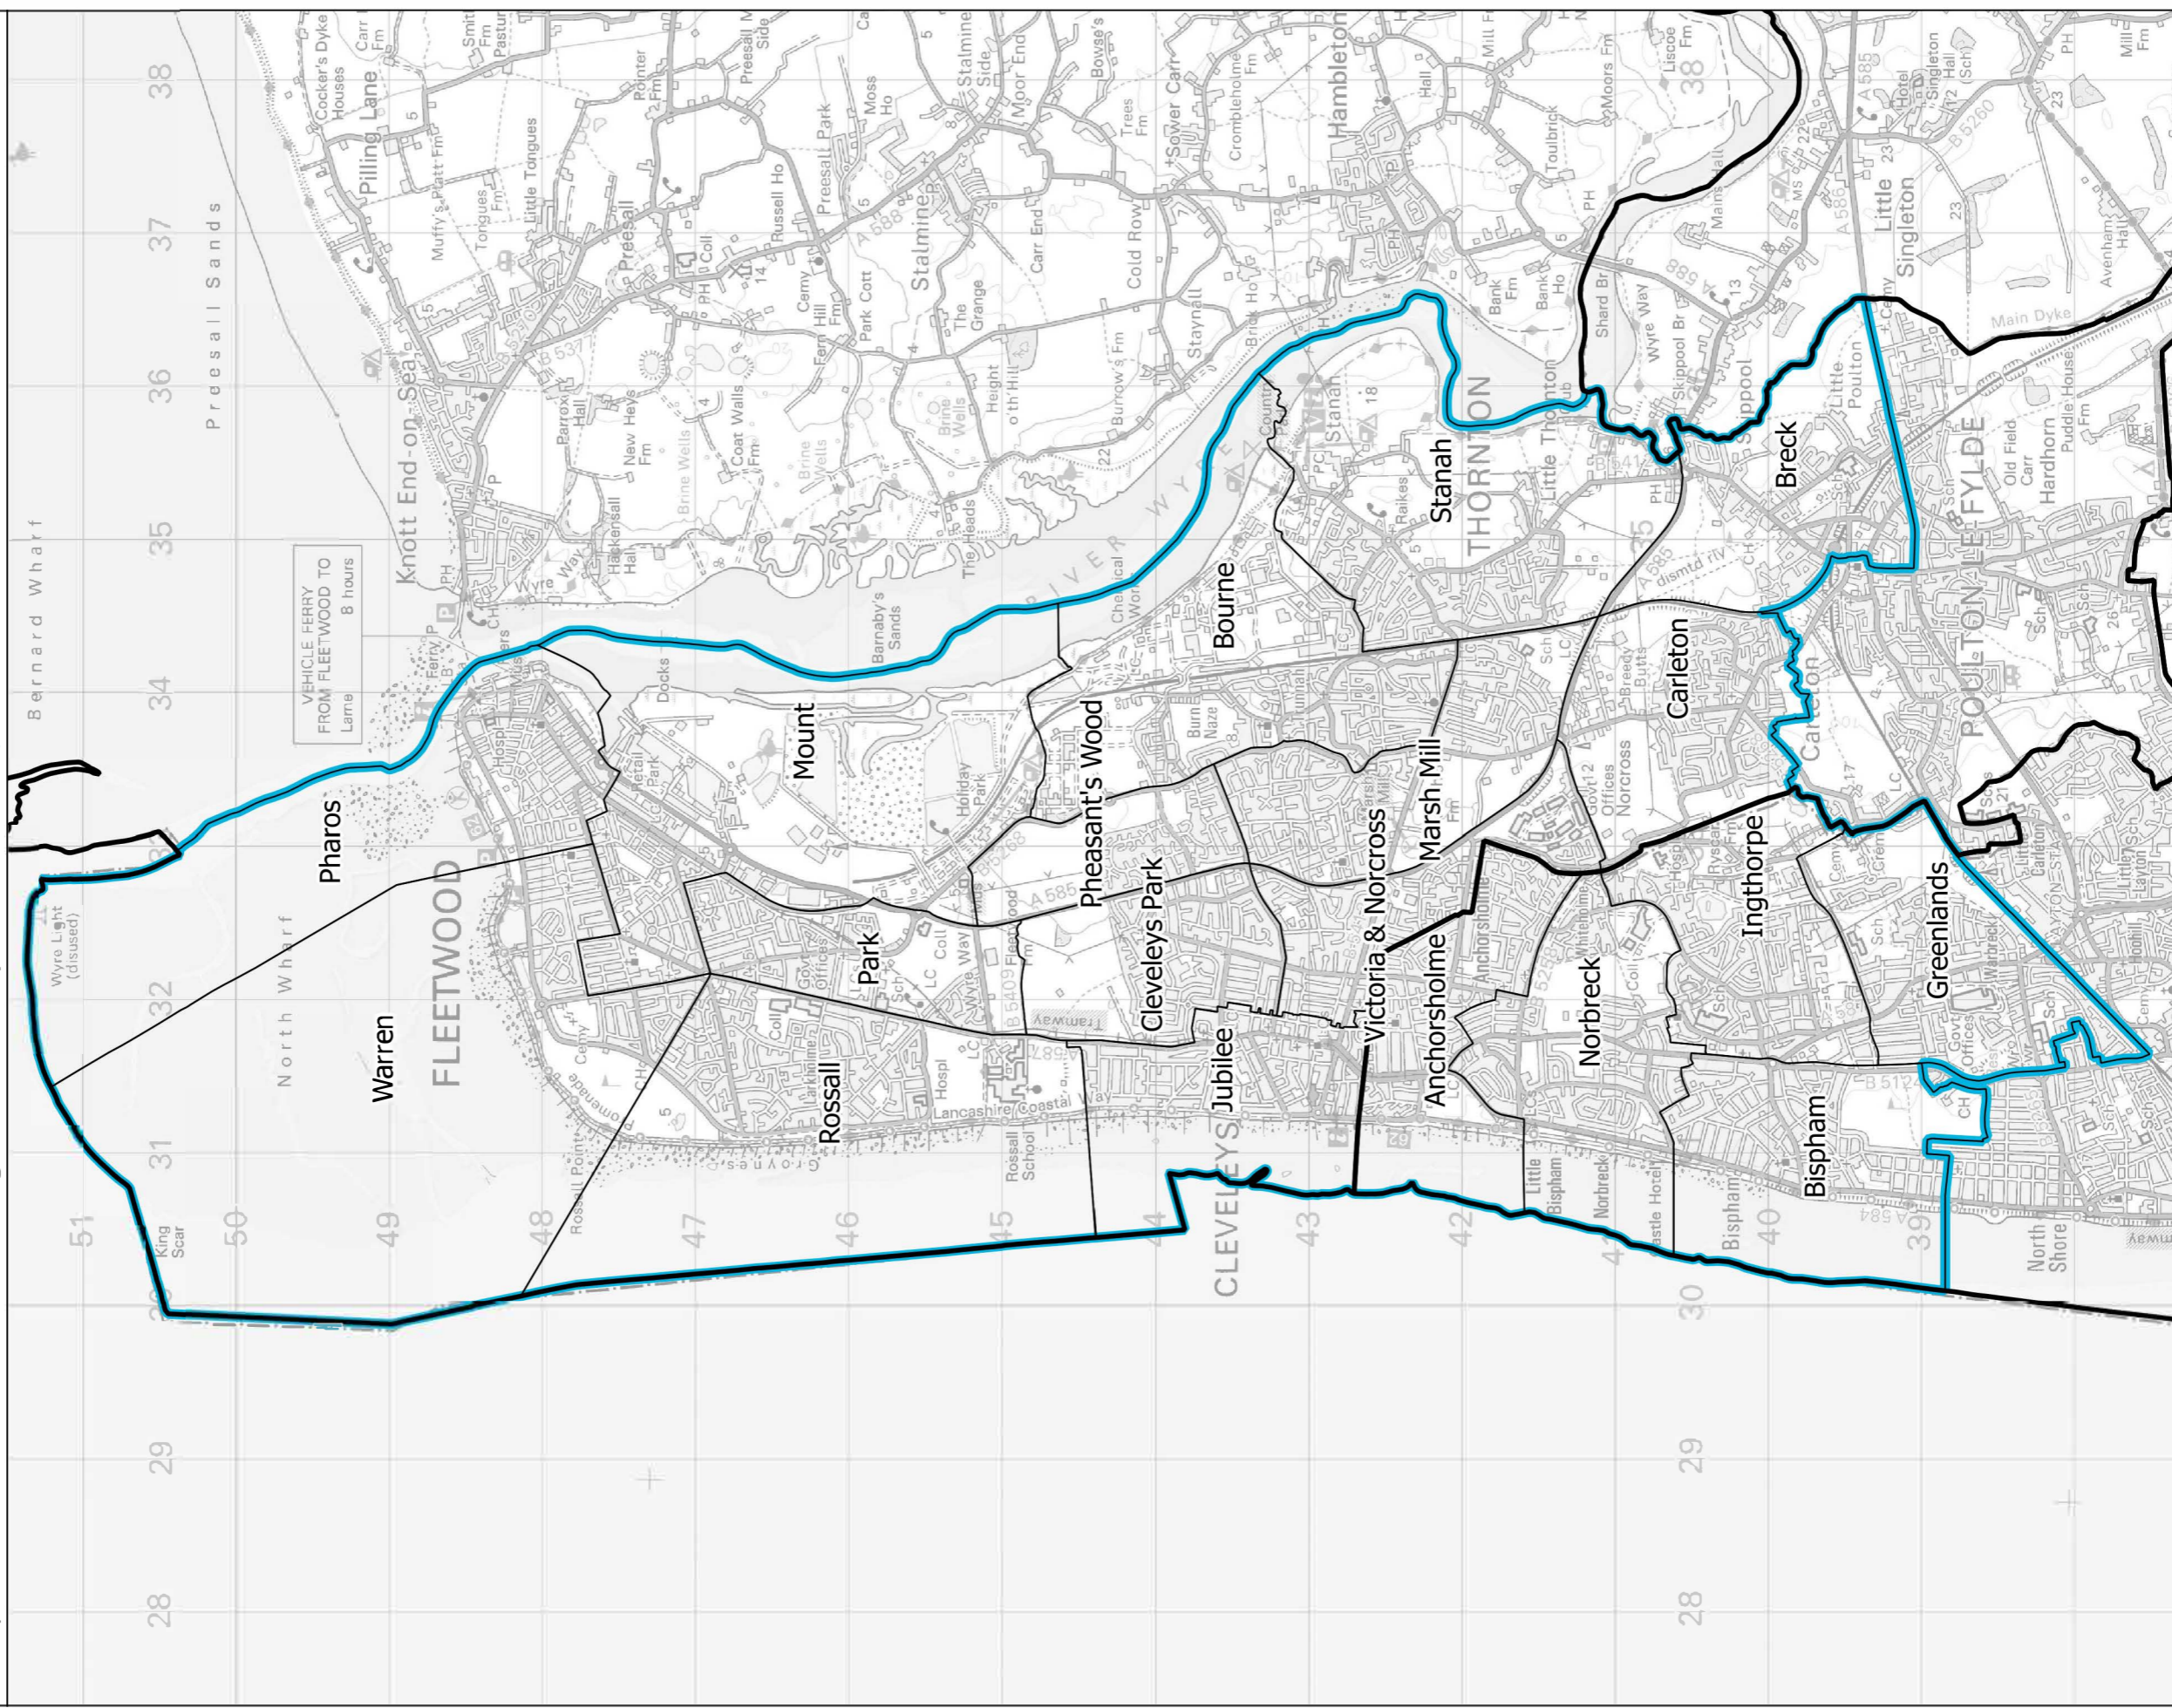

Boundary Commission for England - North West Region
Revised Proposal

Blackpool North and Fleetwood Borough Constituency - Electorate 73,480

This map is reproduced from Ordnance Survey material with the permission of Ordnance Survey on behalf of the controller of Her Majesty's Stationery Office (C) Crown Copyright 2017. All rights reserved. Unauthorised reproduction infringes Crown copyright and may lead to prosecution or civil proceedings. Boundary Commission for England 100018289, 2017.