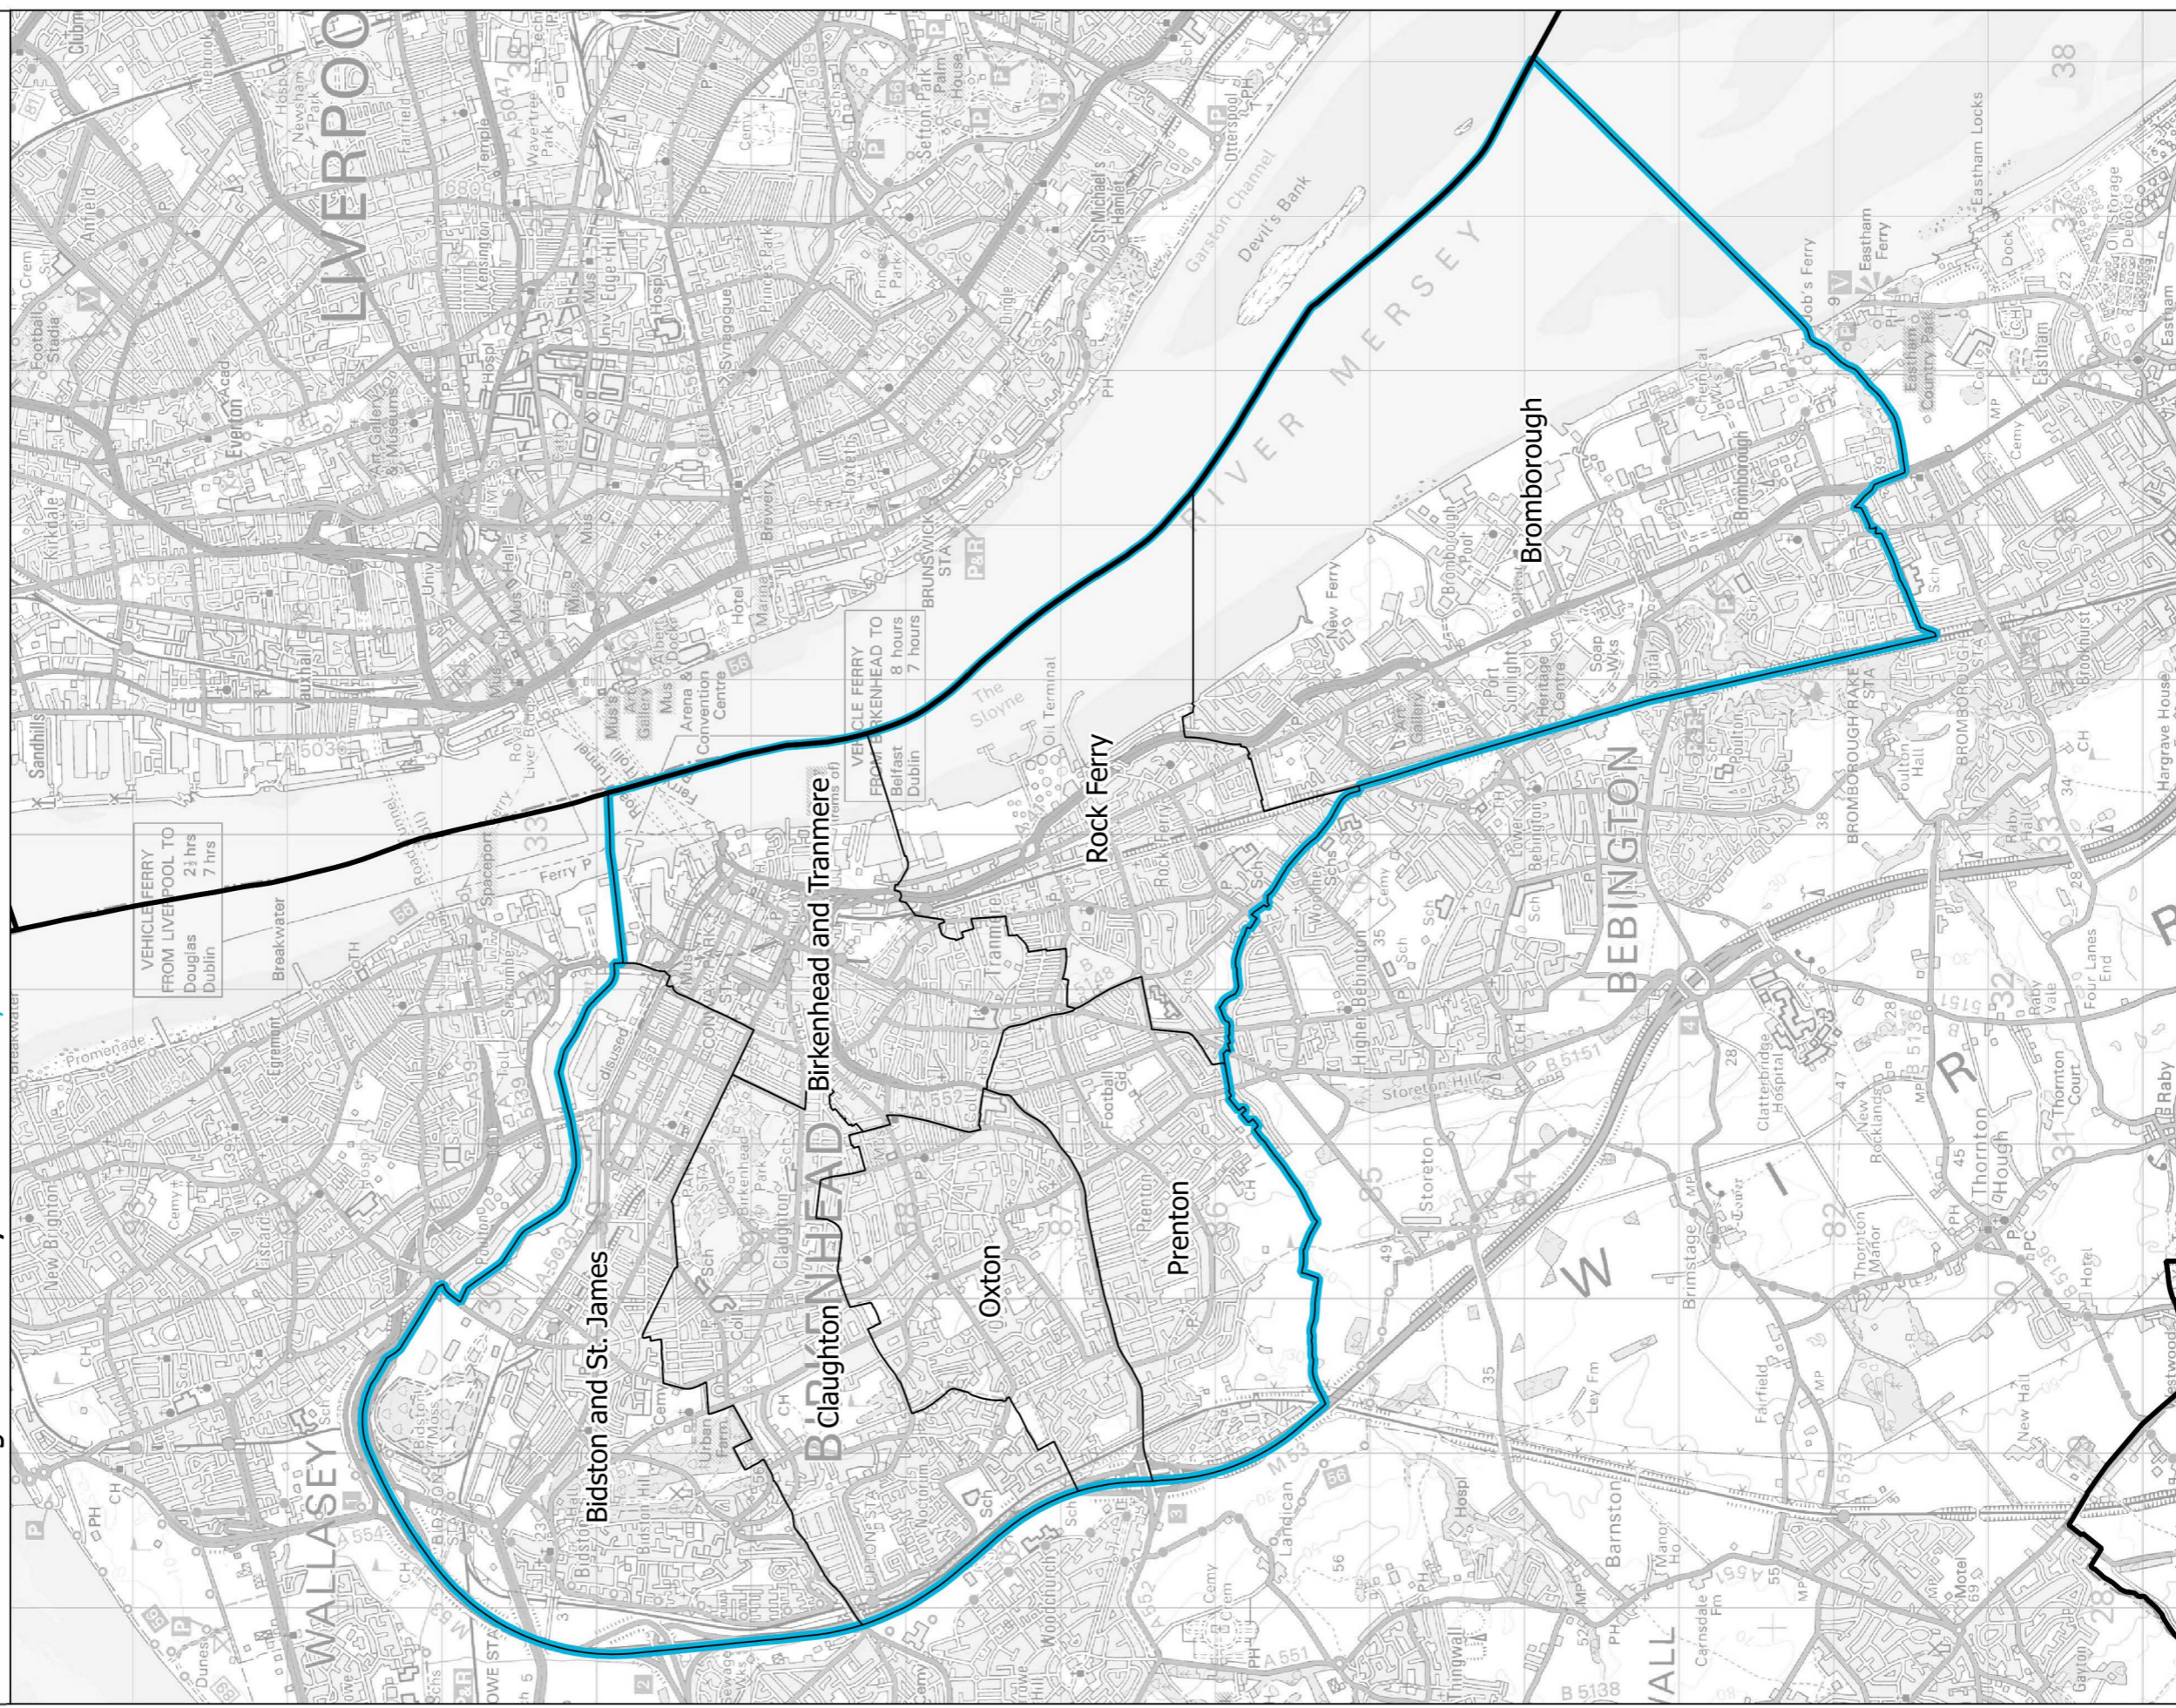

Boundary Commission for England - North West Region  
Revised Proposal

Birkenhead Borough Constituency - Electorate 72,003

This map is reproduced from Ordnance Survey material with the permission of Ordnance Survey on behalf of the controller of Her Majesty's Stationery Office (C) Crown Copyright 2017. All rights reserved. Unauthorised reproduction infringes Crown copyright and may lead to prosecution or civil proceedings. Boundary Commission for England 100018299, 2017.