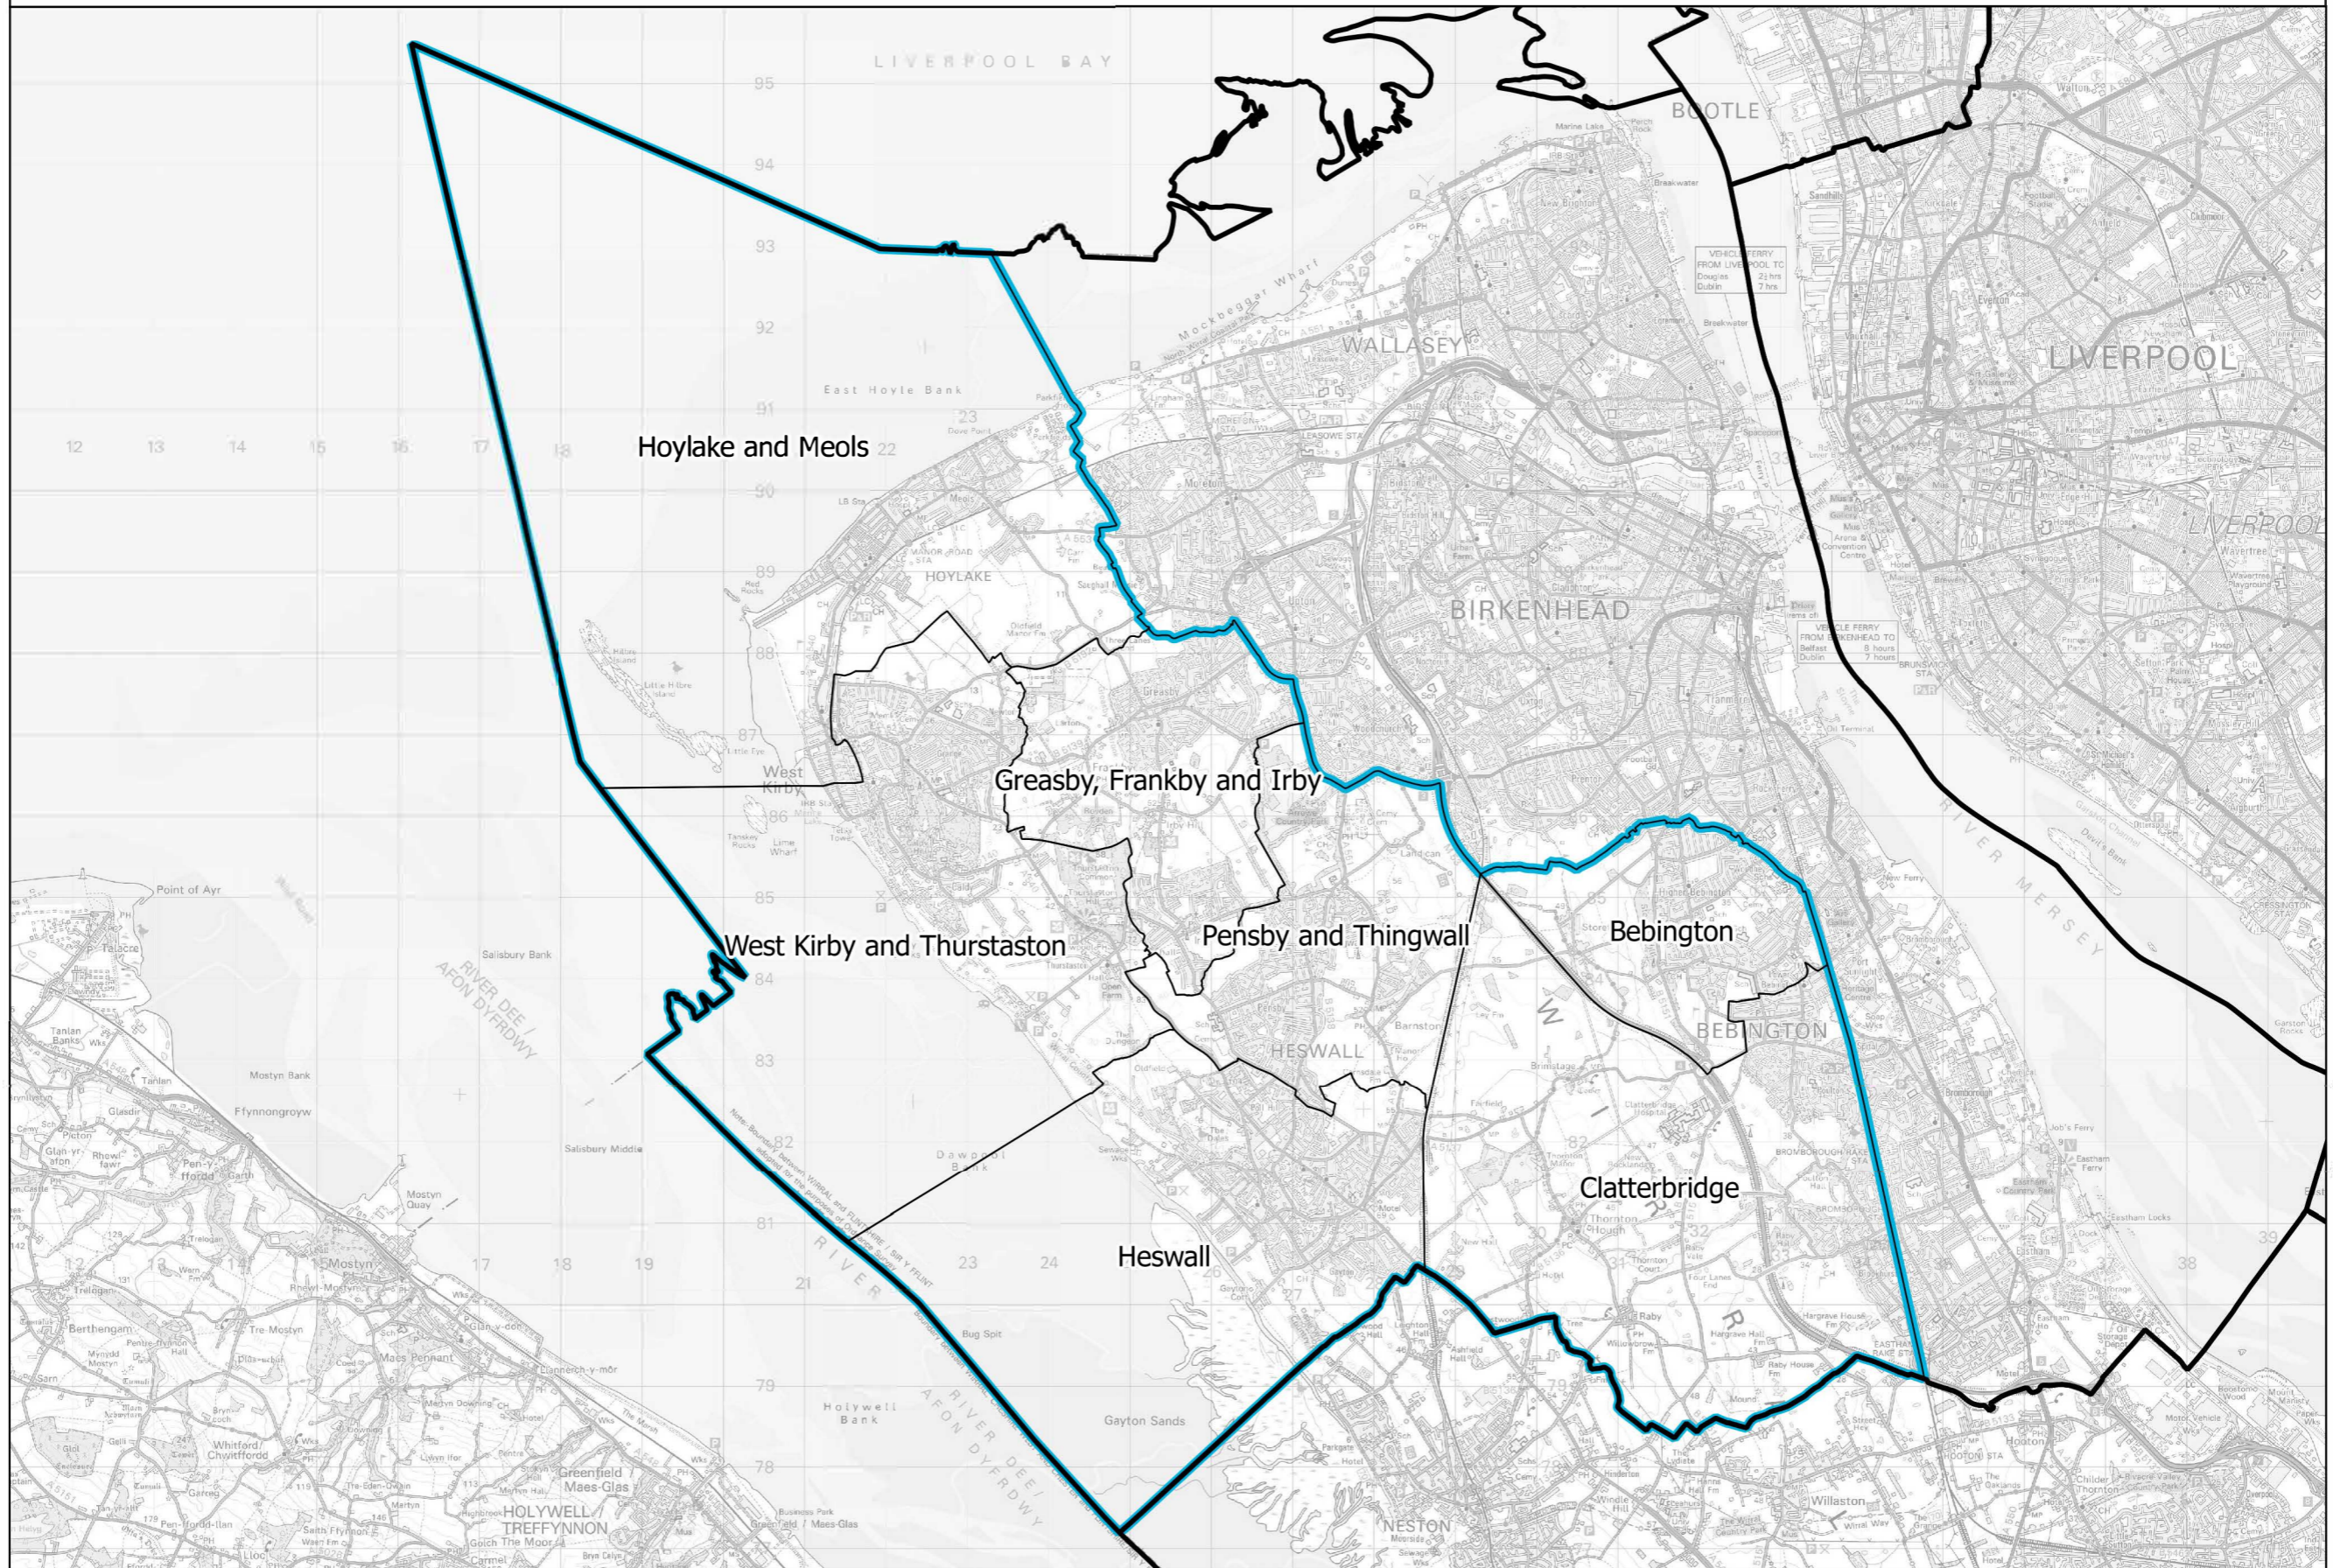

Boundary Commission for England - North West Region  
 Revised Proposal  
 Bebington and Heswall County Constituency - **Electorate 76,062**

— Constituency   
 — Local authorities   
 — Wards

This map is reproduced from Ordnance Survey material with the permission of Ordnance Survey on behalf of the controller of Her Majesty's Stationery Office (C) Crown Copyright 2017. All rights reserved. Unauthorised reproduction infringes Crown copyright and may lead to prosecution or civil proceedings. Boundary Commission for England 100018289. 2017.