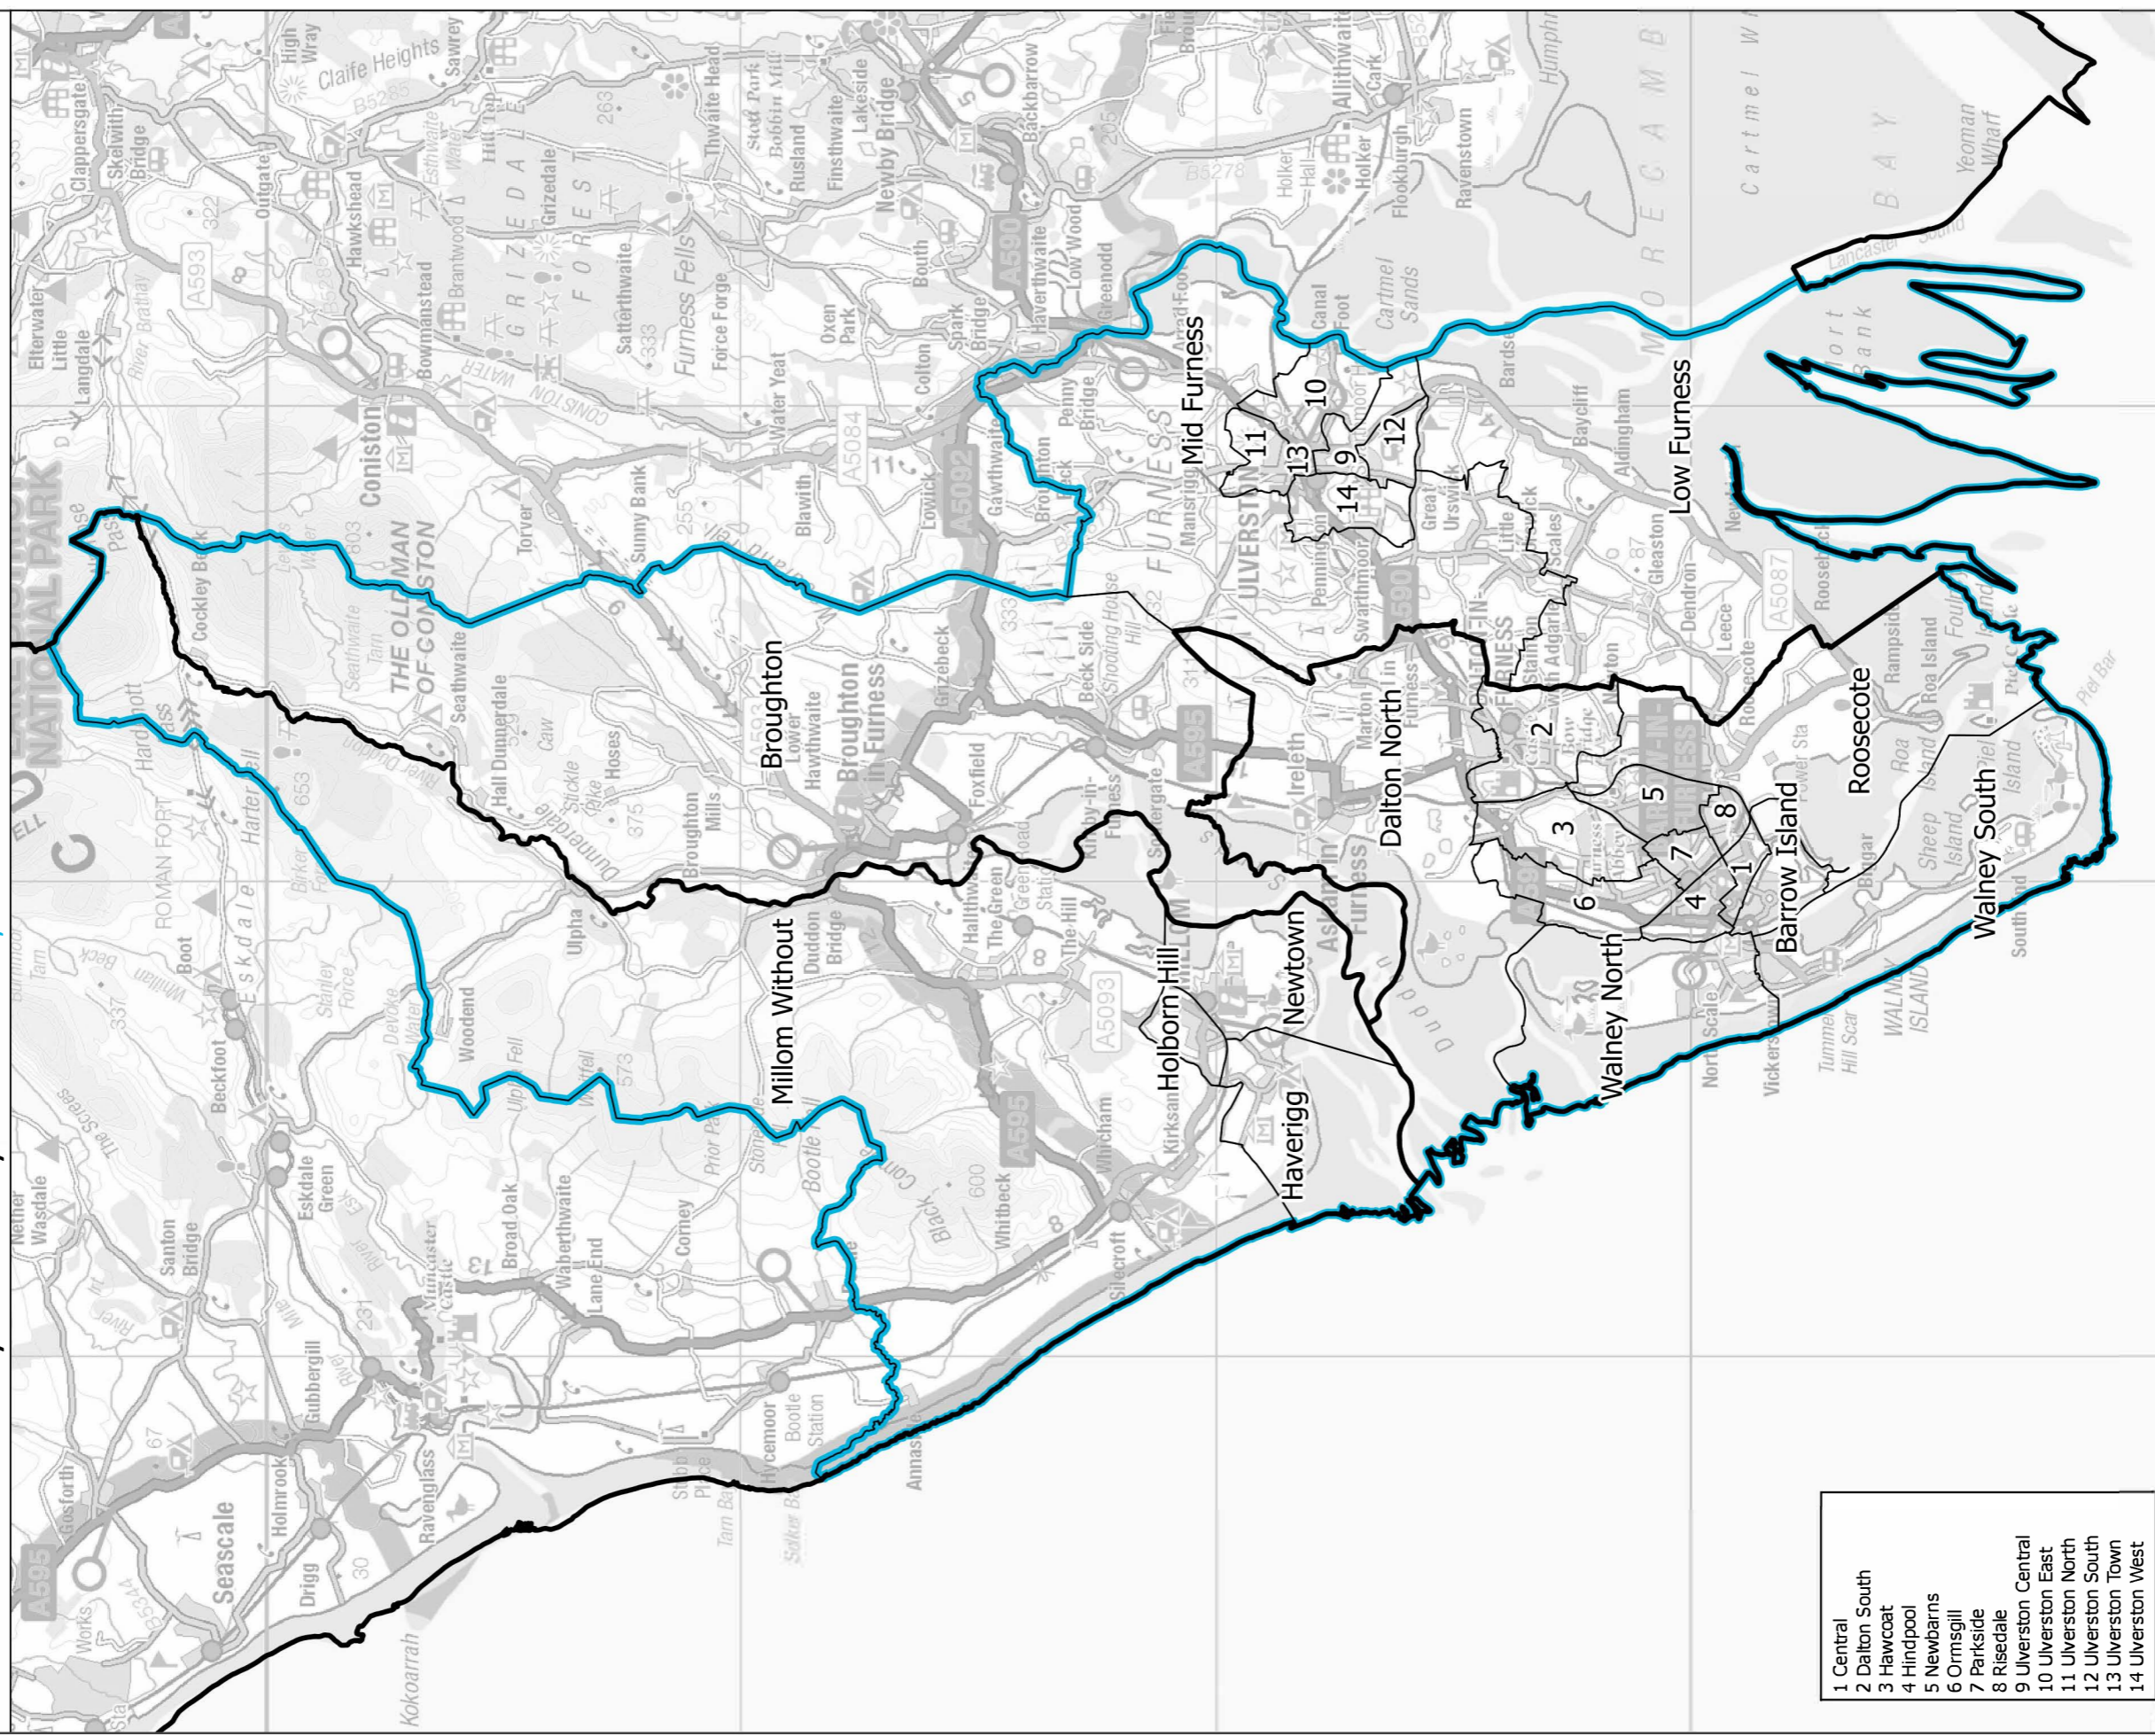

Boundary Commission for England - North West Region
 Revised Proposal
 Barrow and Furness County Constituency - Electorate 74,264

- 1 Central
- 2 Dalton South
- 3 Hawcoat
- 4 Hindpool
- 5 Newbarns
- 6 Ormsgill
- 7 Parkside
- 8 Risedale
- 9 Ulverston Central
- 10 Ulverston East
- 11 Ulverston North
- 12 Ulverston South
- 13 Ulverston Town
- 14 Ulverston West

— Constituency — Local authorities — Wards

This map is reproduced from Ordnance Survey material with the permission of Ordnance Survey on behalf of the controller of Her Majesty's Stationery Office (C) Crown Copyright 2017. All rights reserved. Unauthorised reproduction infringes Crown copyright and may lead to prosecution or civil proceedings. Boundary Commission for England 100018289, 2017.