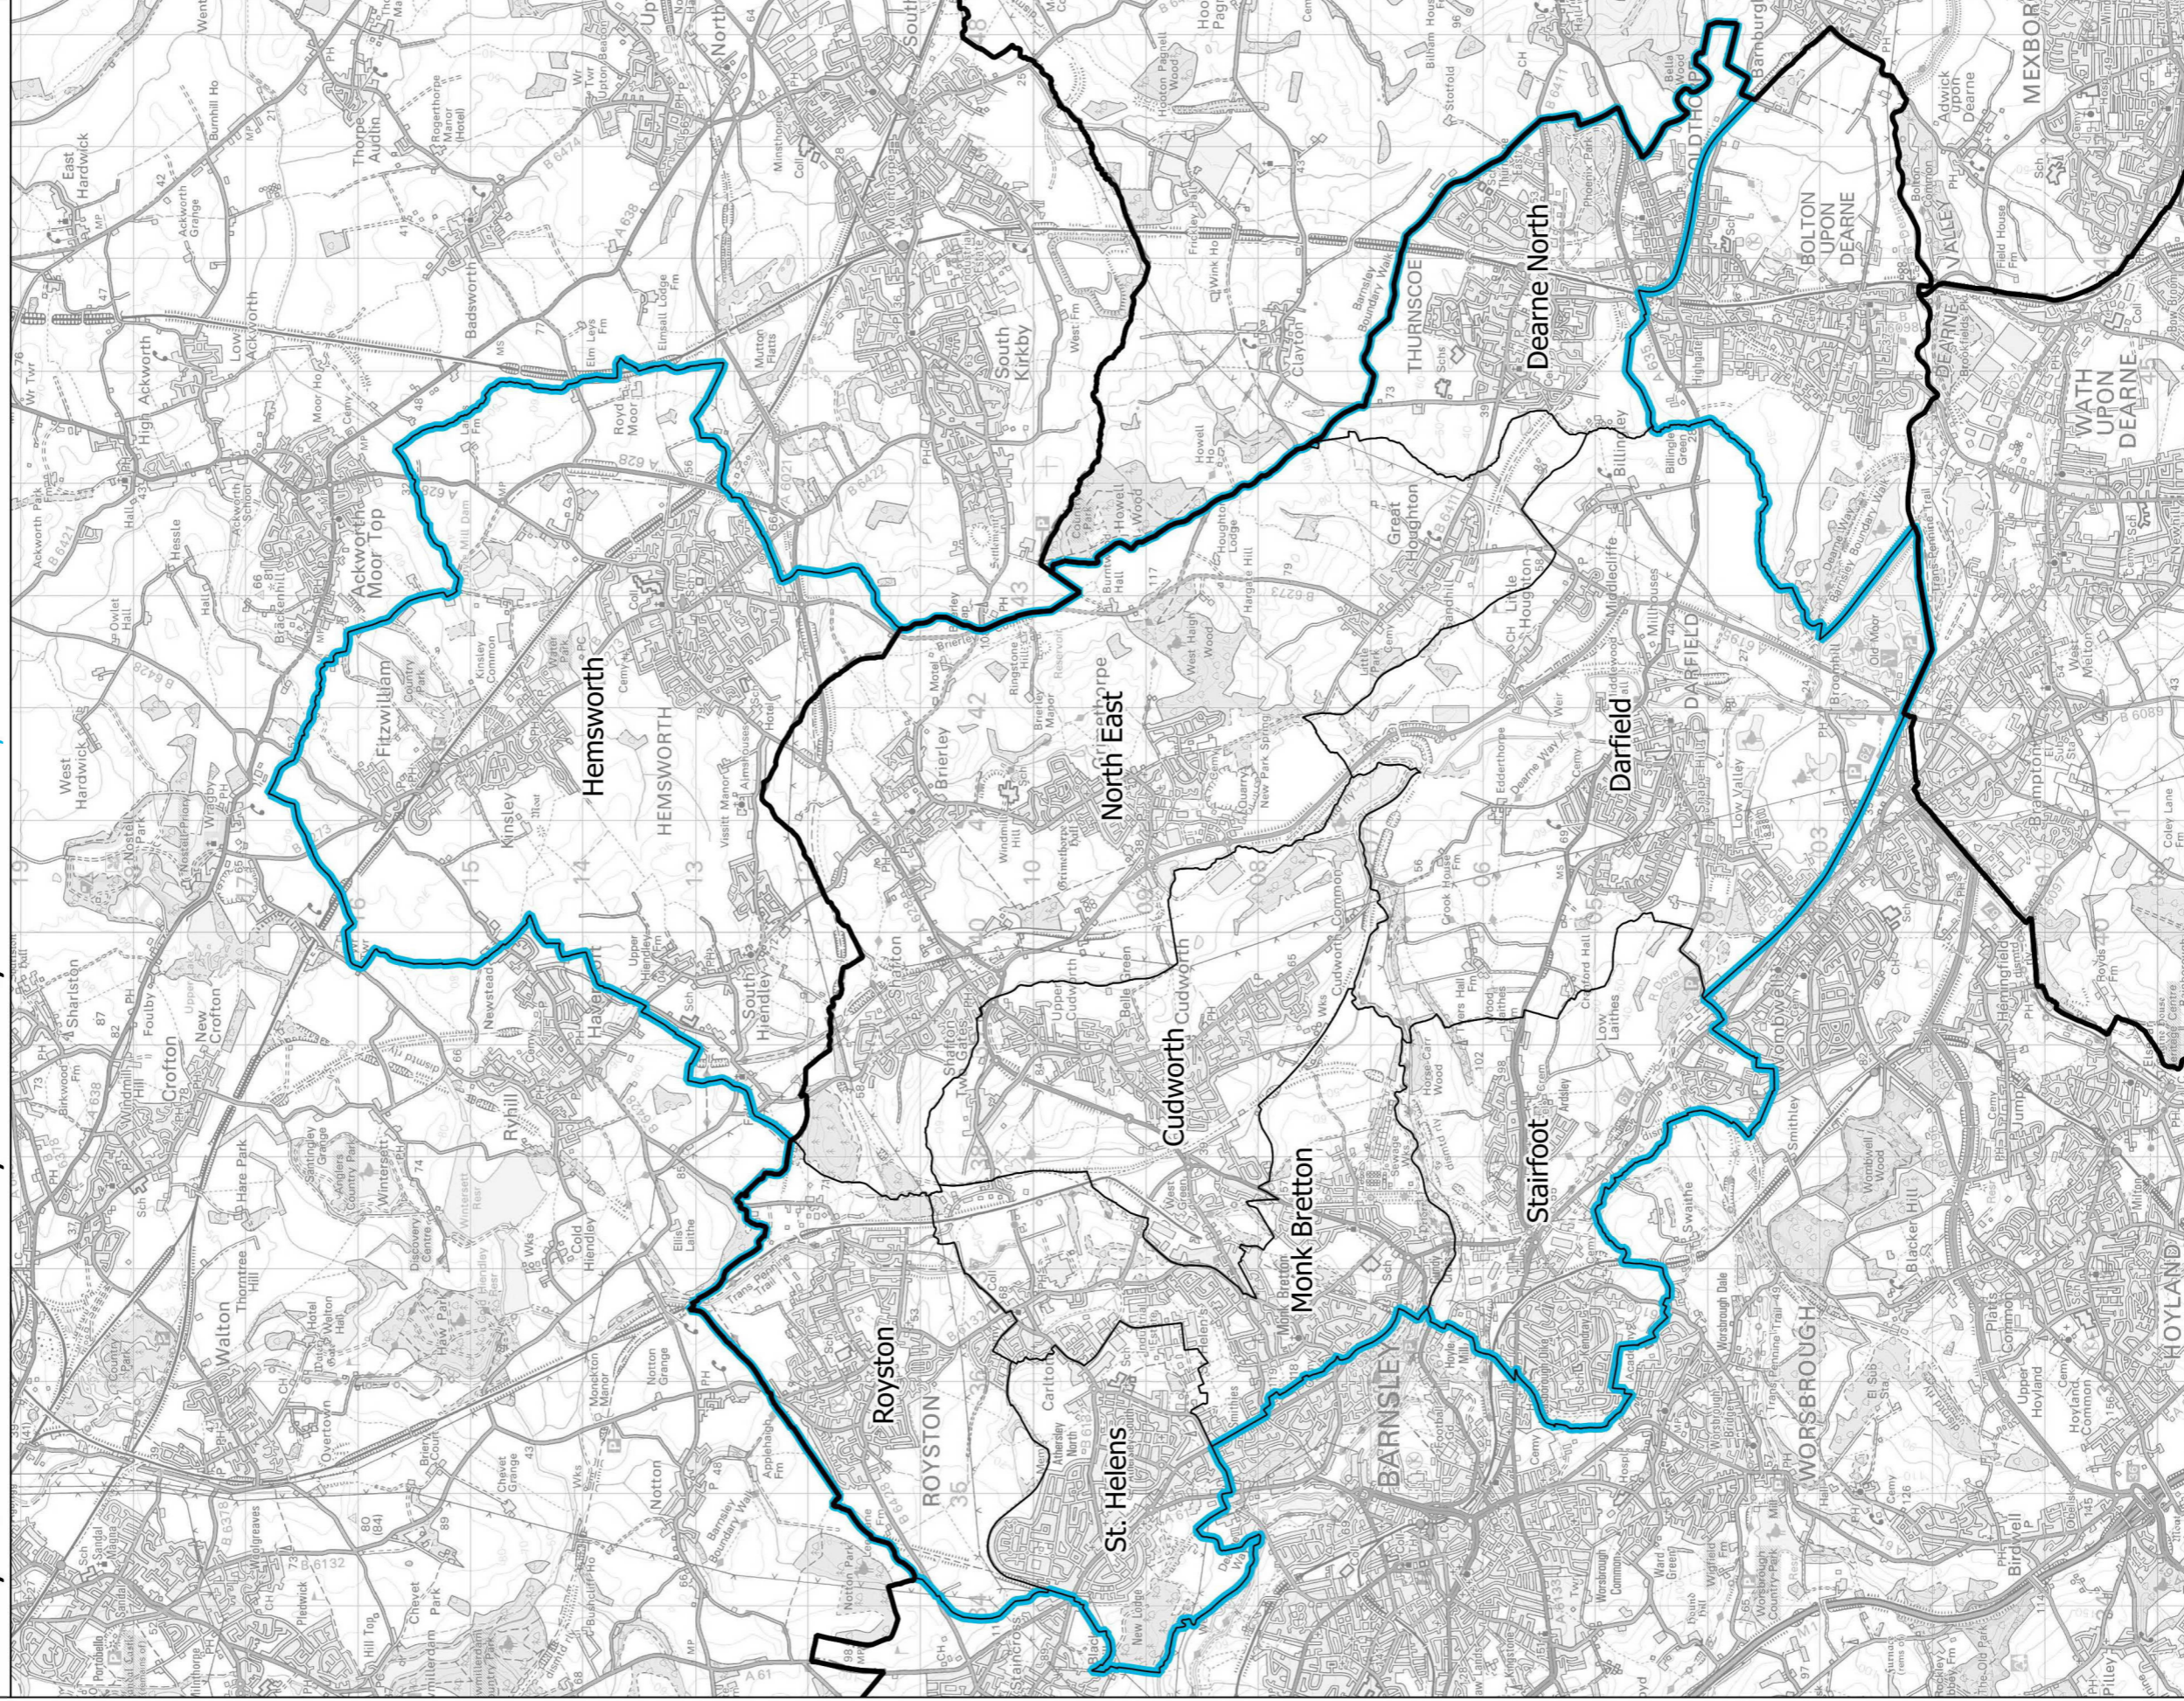

Boundary Commission for England - Yorkshire and the Humber Region
Revised Proposal
Barnsley East and Hemsworth County Constituency - [Electorate 74,581](#)

This map is reproduced from Ordnance Survey material with the permission of Ordnance Survey on behalf of the controller of Her Majesty's Stationery Office (C) Crown Copyright 2017. All rights reserved. Unauthorised reproduction infringes Crown copyright and may lead to prosecution or civil proceedings. Boundary Commission for England 100018289, 2017.

— Constituency — Local authorities — Wards

Barnsley East and Hemsworth CC