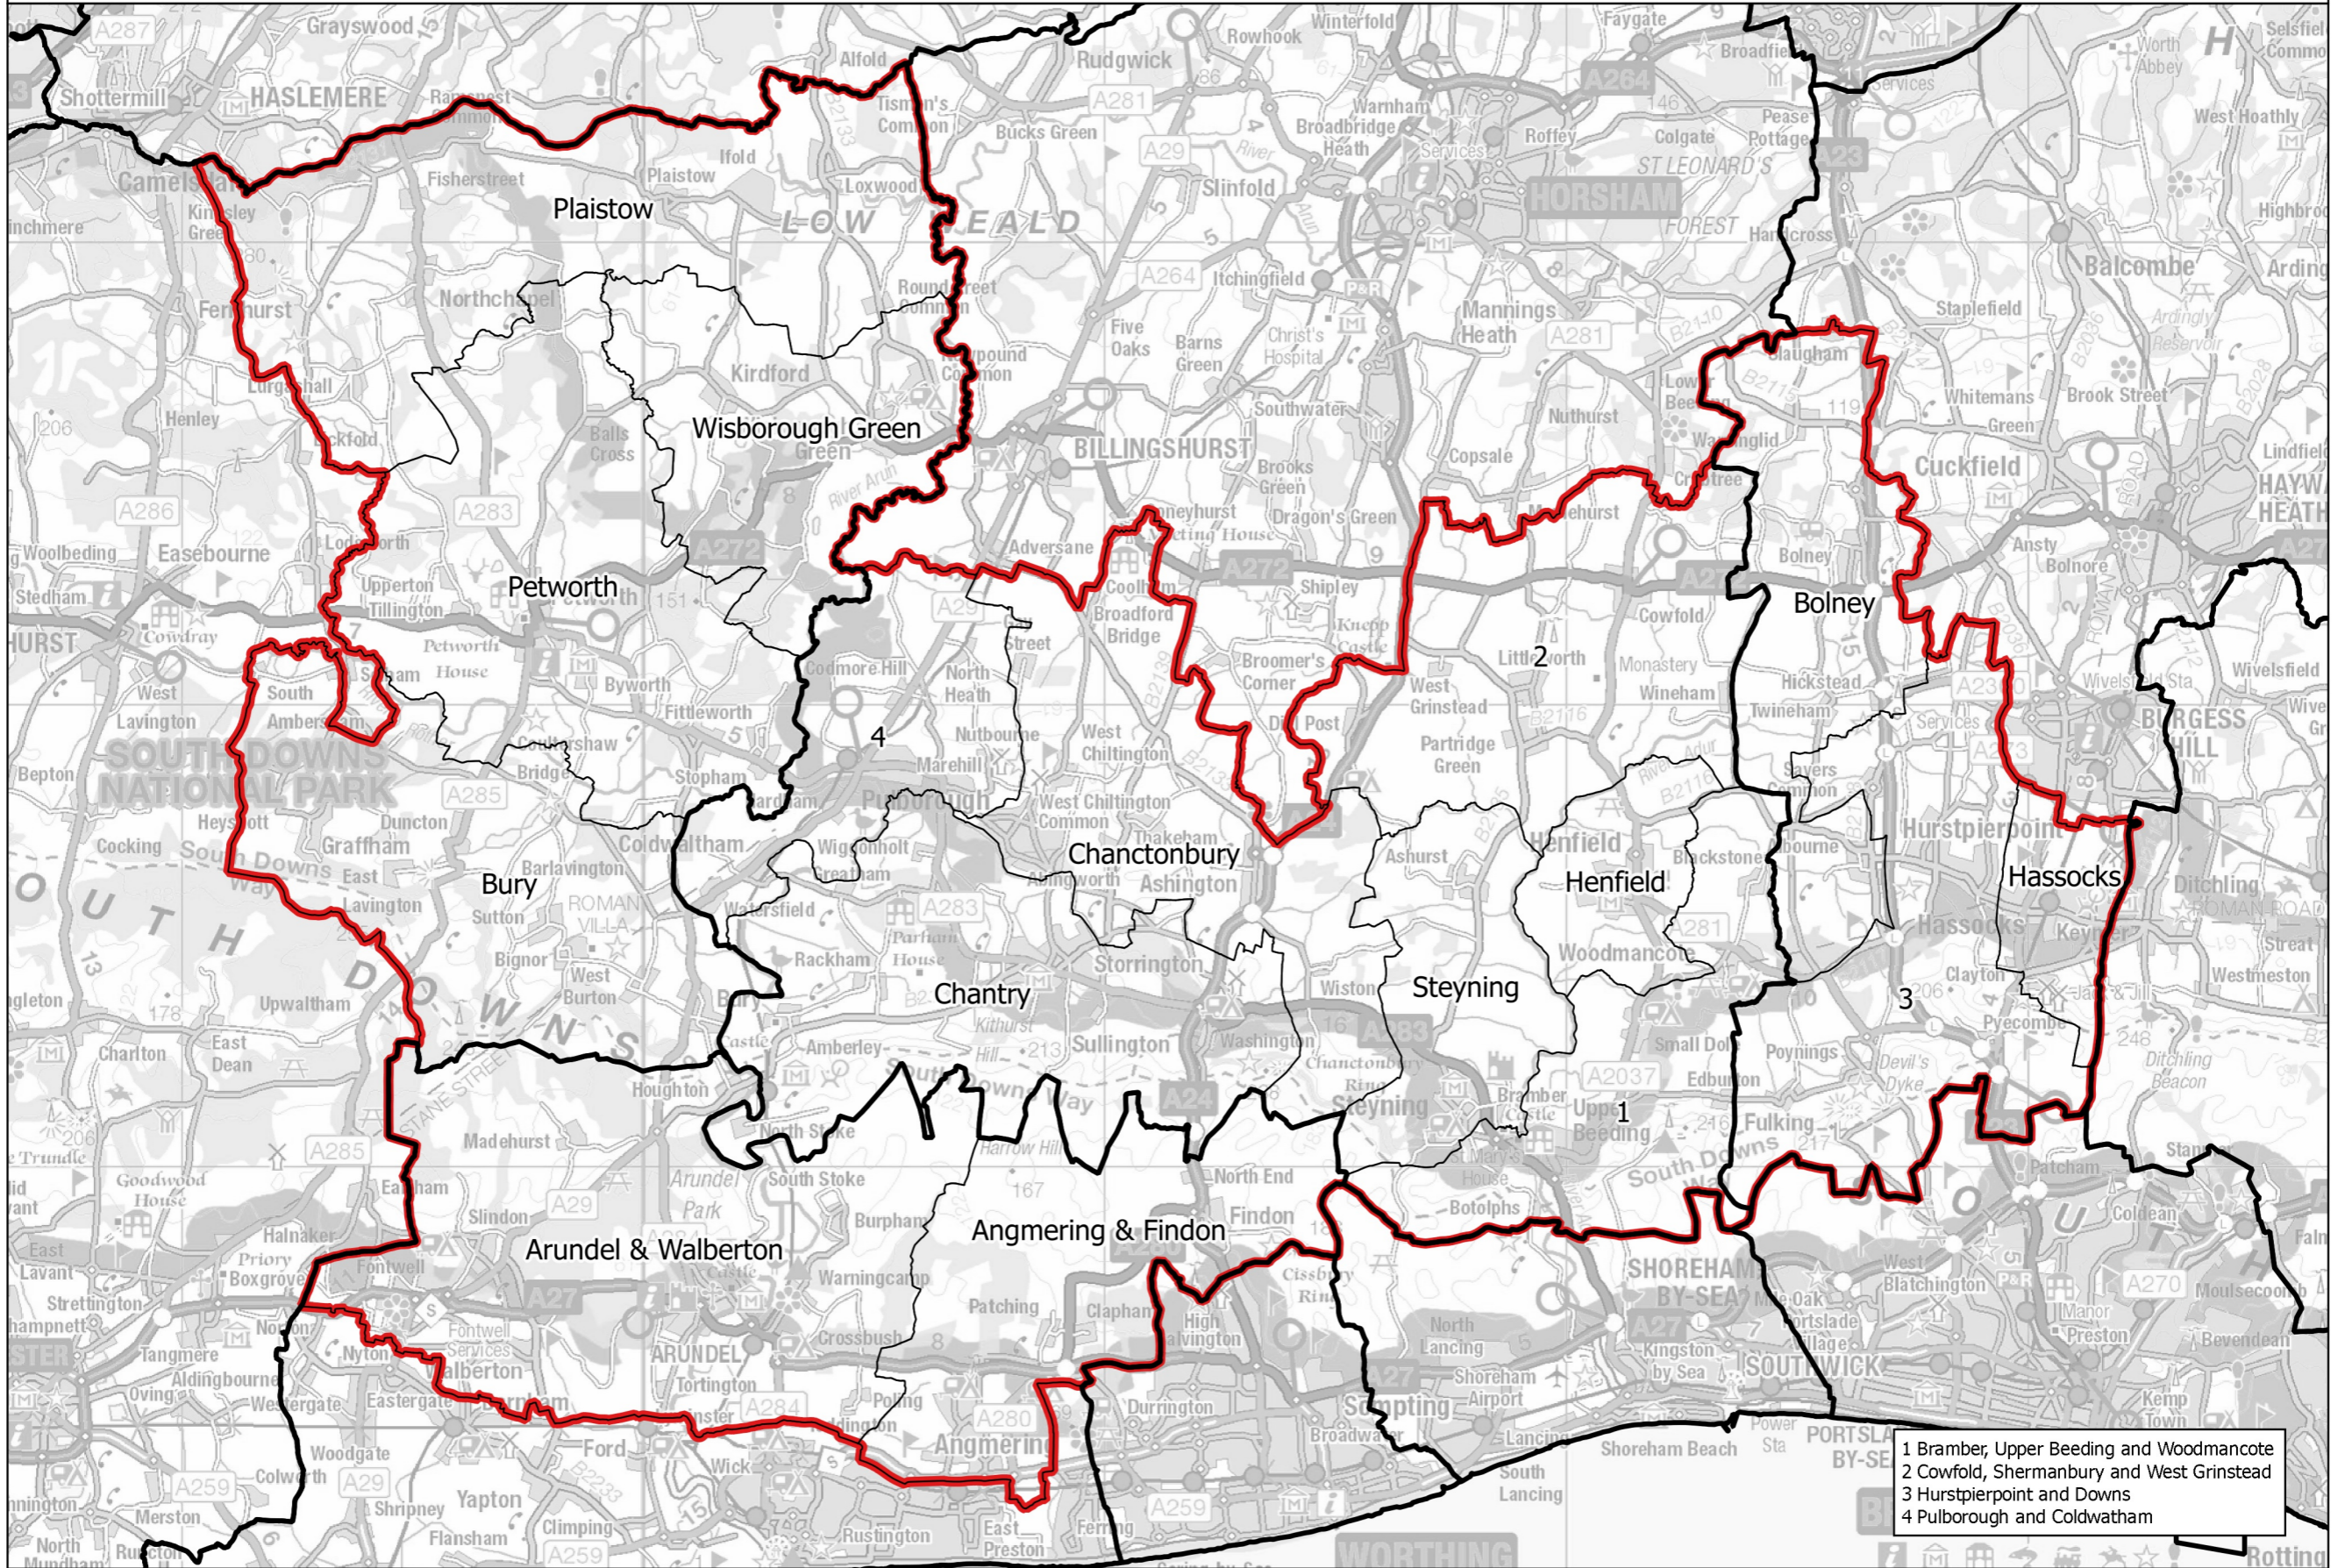

Boundary Commission for England - South East Region  
 Unchanged from Initial Proposal  
 Arundel and South Downs County Constituency - Electorate 74,331

- 1 Bramber, Upper Beeding and Woodmancote
- 2 Cowfold, Shermanbury and West Grinstead
- 3 Hurstpierpoint and Downs
- 4 Pulborough and Coldwatham

— Constituency    — Local authorities    — Wards

This map is reproduced from Ordnance Survey material with the permission of Ordnance Survey on behalf of the controller of Her Majesty's Stationery Office (C) Crown Copyright 2017. All rights reserved. Unauthorised reproduction infringes Crown copyright and may lead to prosecution or civil proceedings. Boundary Commission for England 100018289. 2017.