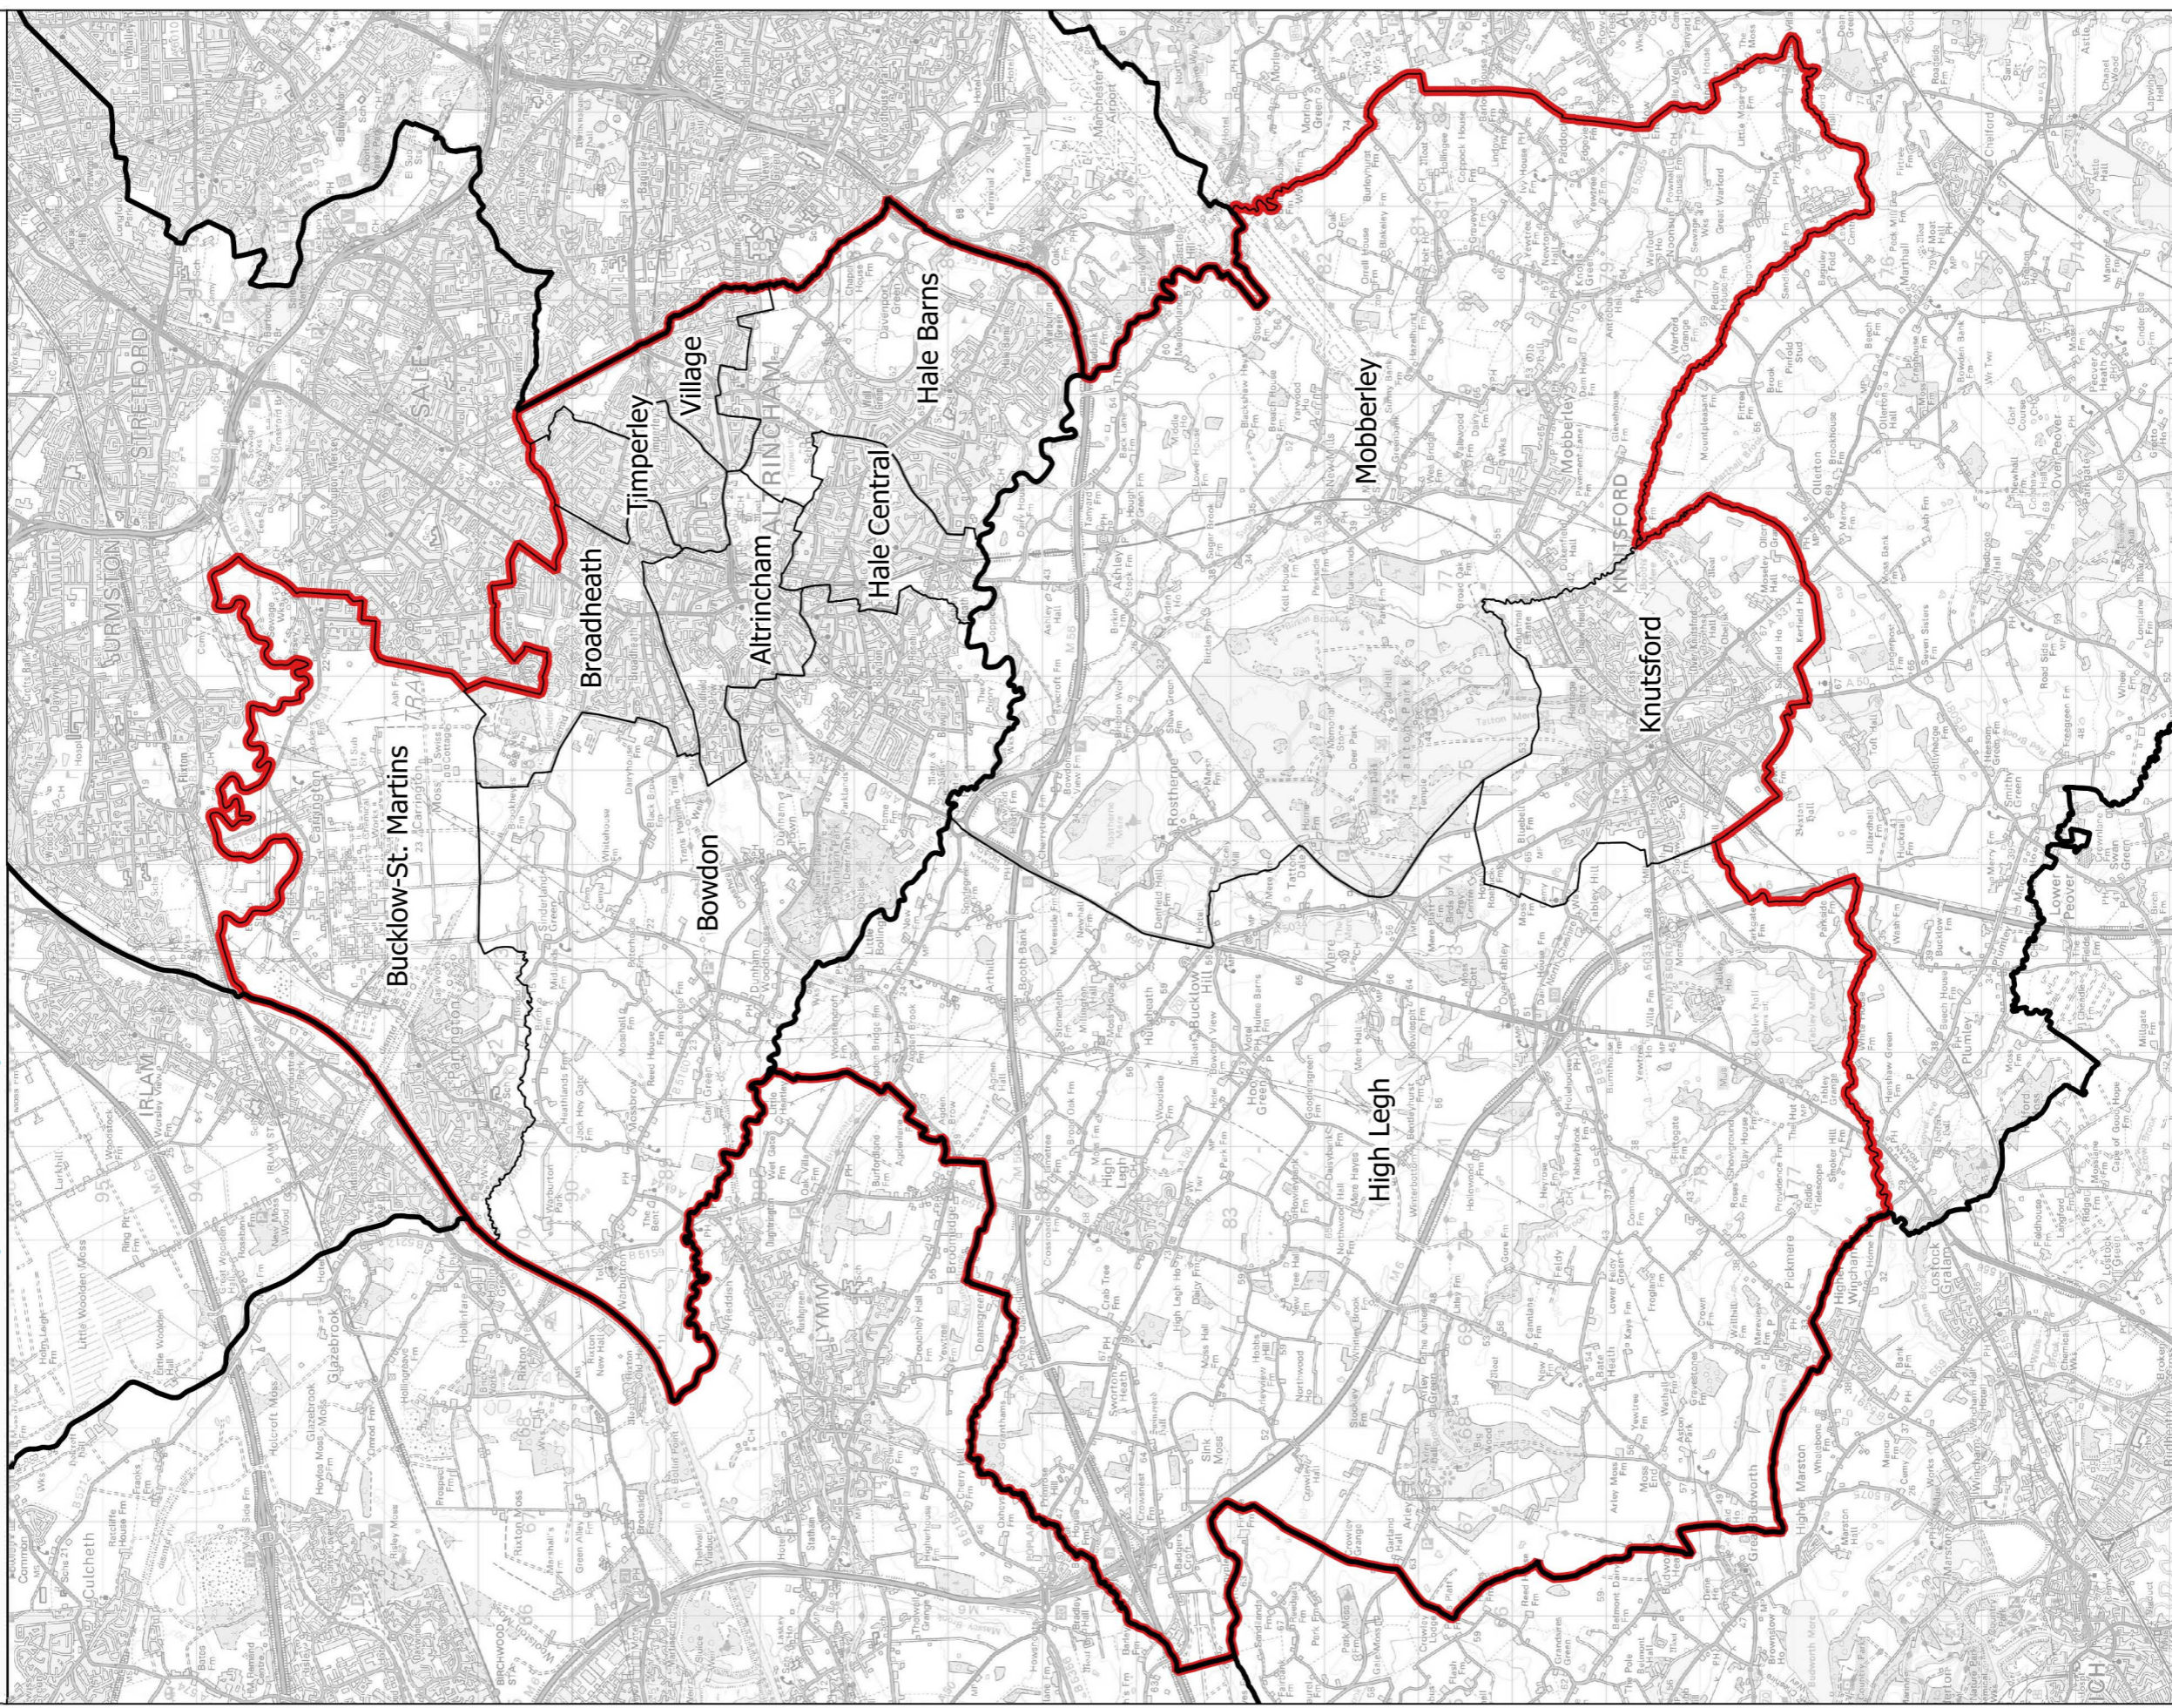

Boundary Commission for England - North West Region
Name changed from Initial Proposal

Altrincham and Knutsford County Constituency - Electorate 77,647

— Constituency — Local authorities — Wards

This map is reproduced from Ordnance Survey material with the permission of Ordnance Survey on behalf of the controller of Her Majesty's Stationery Office (C) Crown Copyright 2017. All rights reserved. Unauthorised reproduction infringes Crown copyright and may lead to prosecution or civil proceedings. Boundary Commission for England 100018298, 2017.