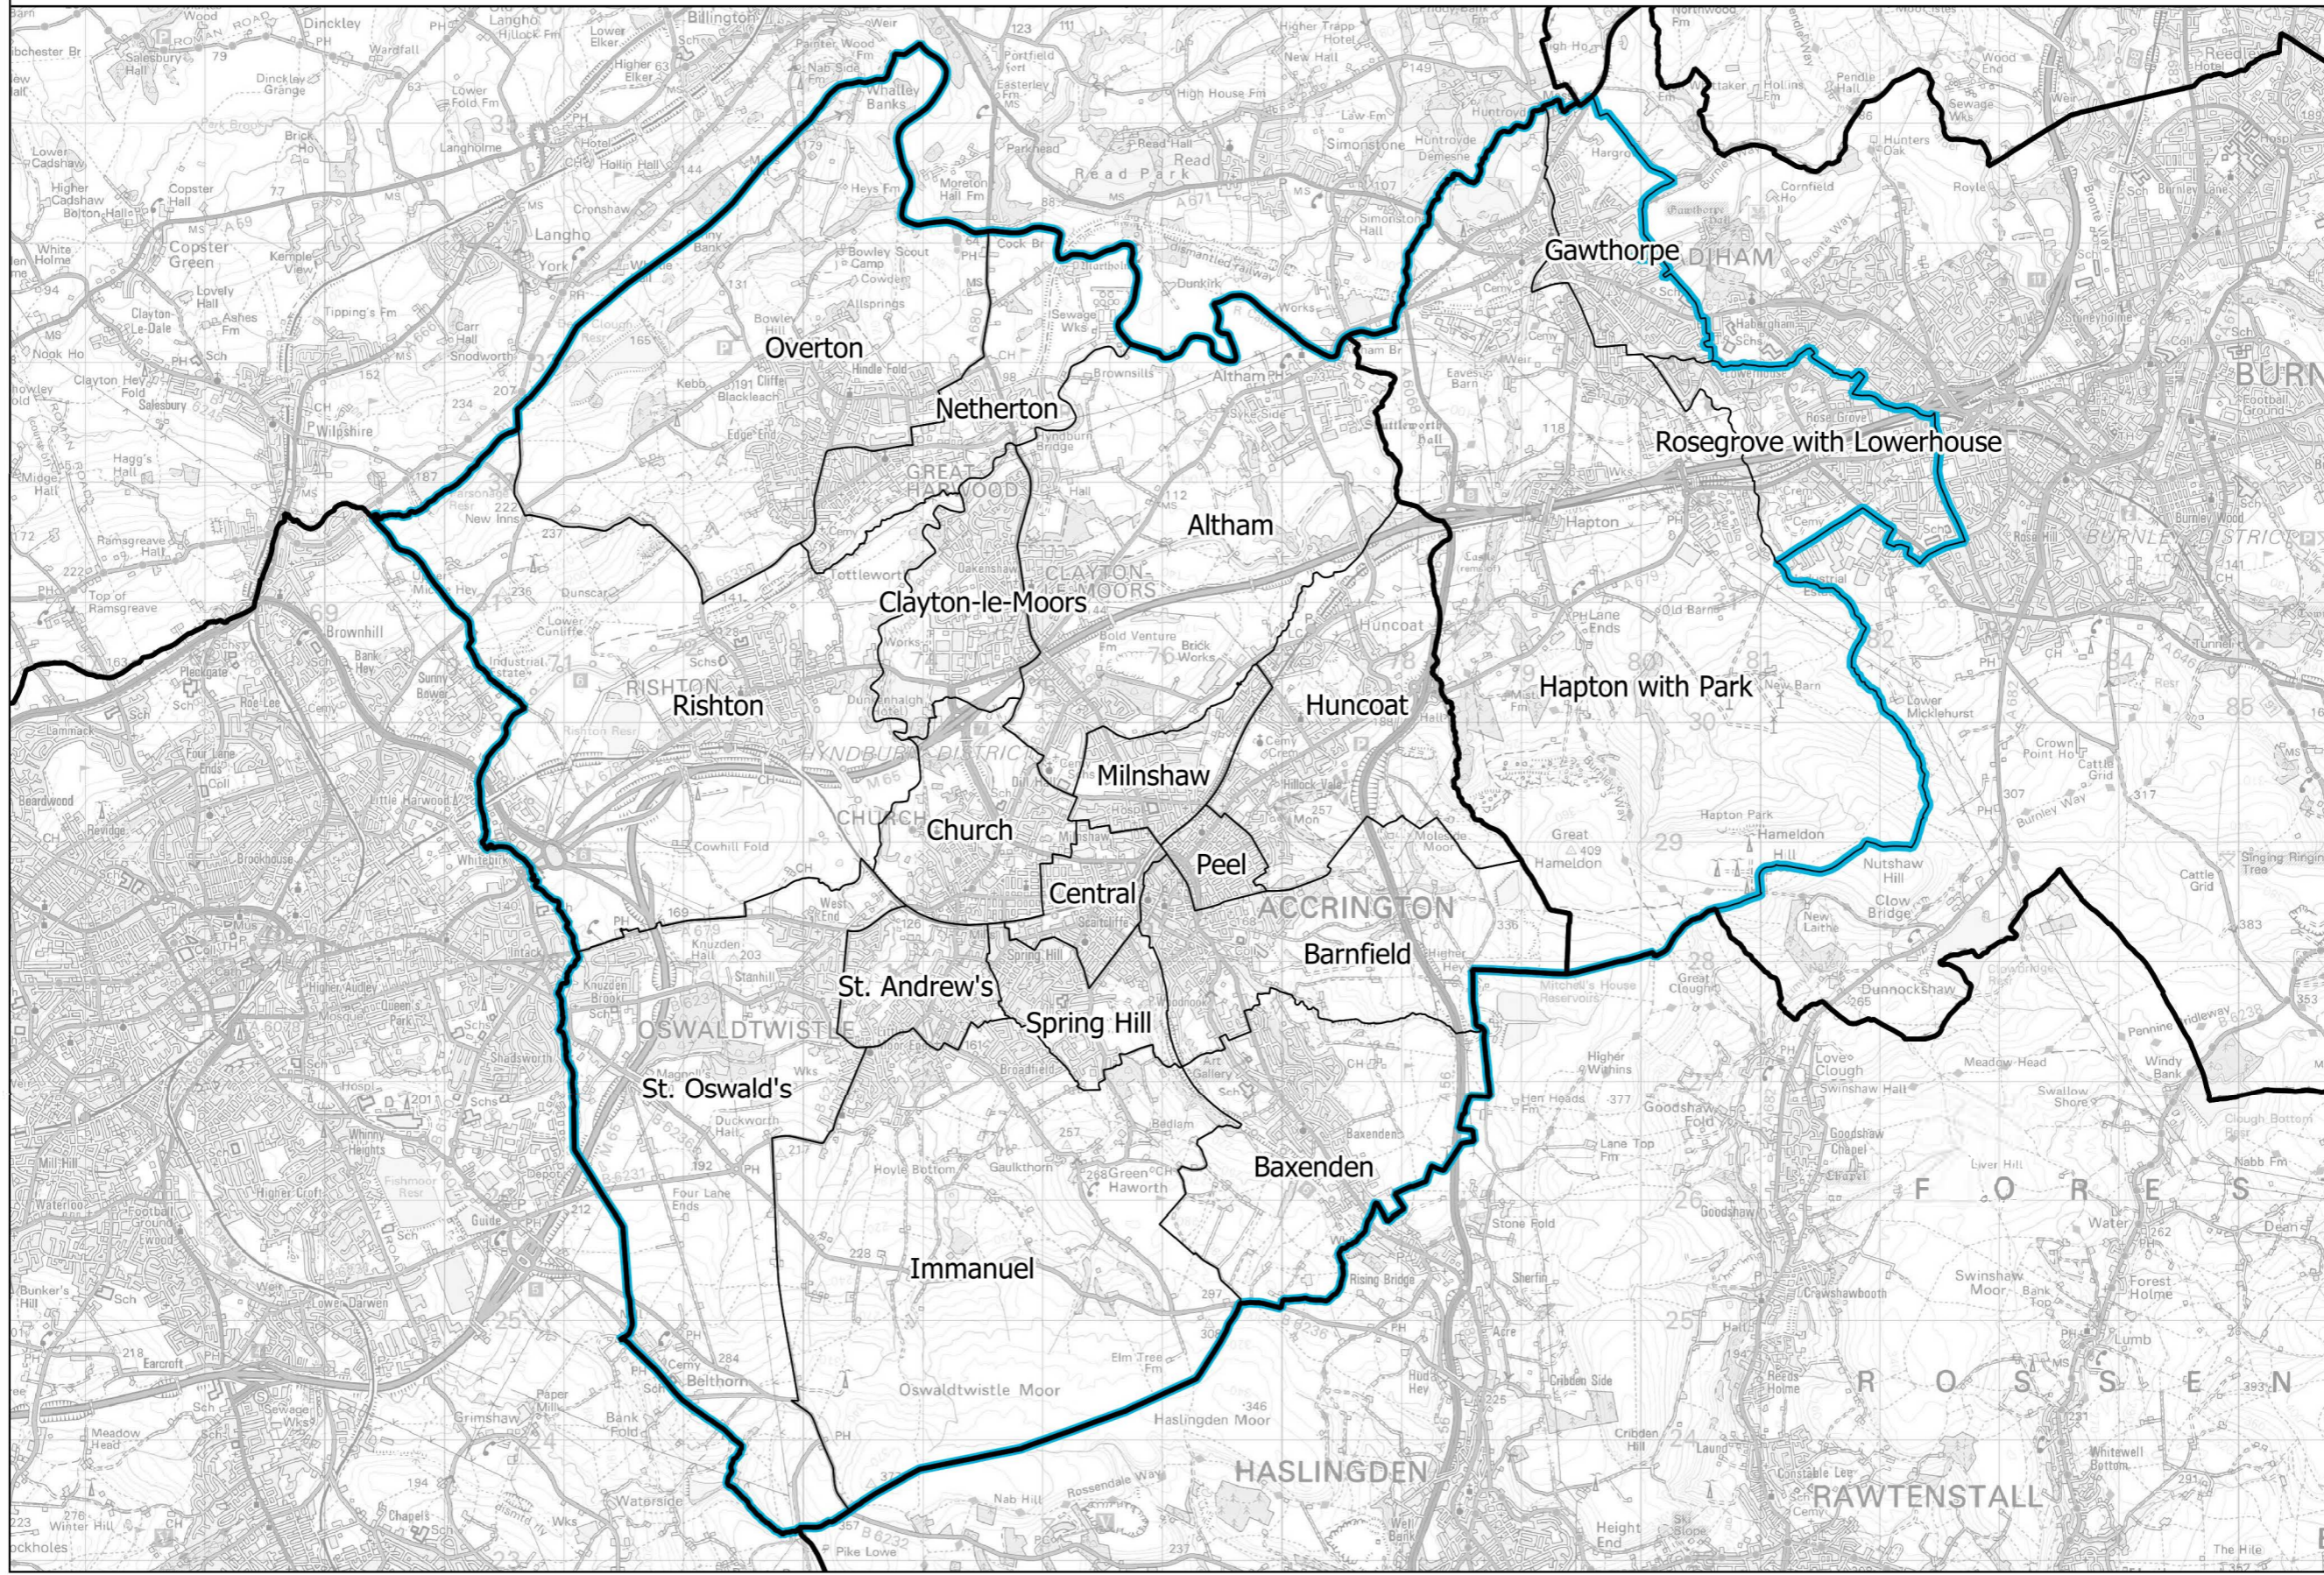

Boundary Commission for England - North West Region
 Revised Proposal
 Accrington County Constituency - **Electorate 73,077**

— Constituency — Local authorities — Wards

This map is reproduced from Ordnance Survey material with the permission of Ordnance Survey on behalf of the controller of Her Majesty's Stationery Office (C) Crown Copyright 2017. All rights reserved. Unauthorised reproduction infringes Crown copyright and may lead to prosecution or civil proceedings. Boundary Commission for England 100018289. 2017.