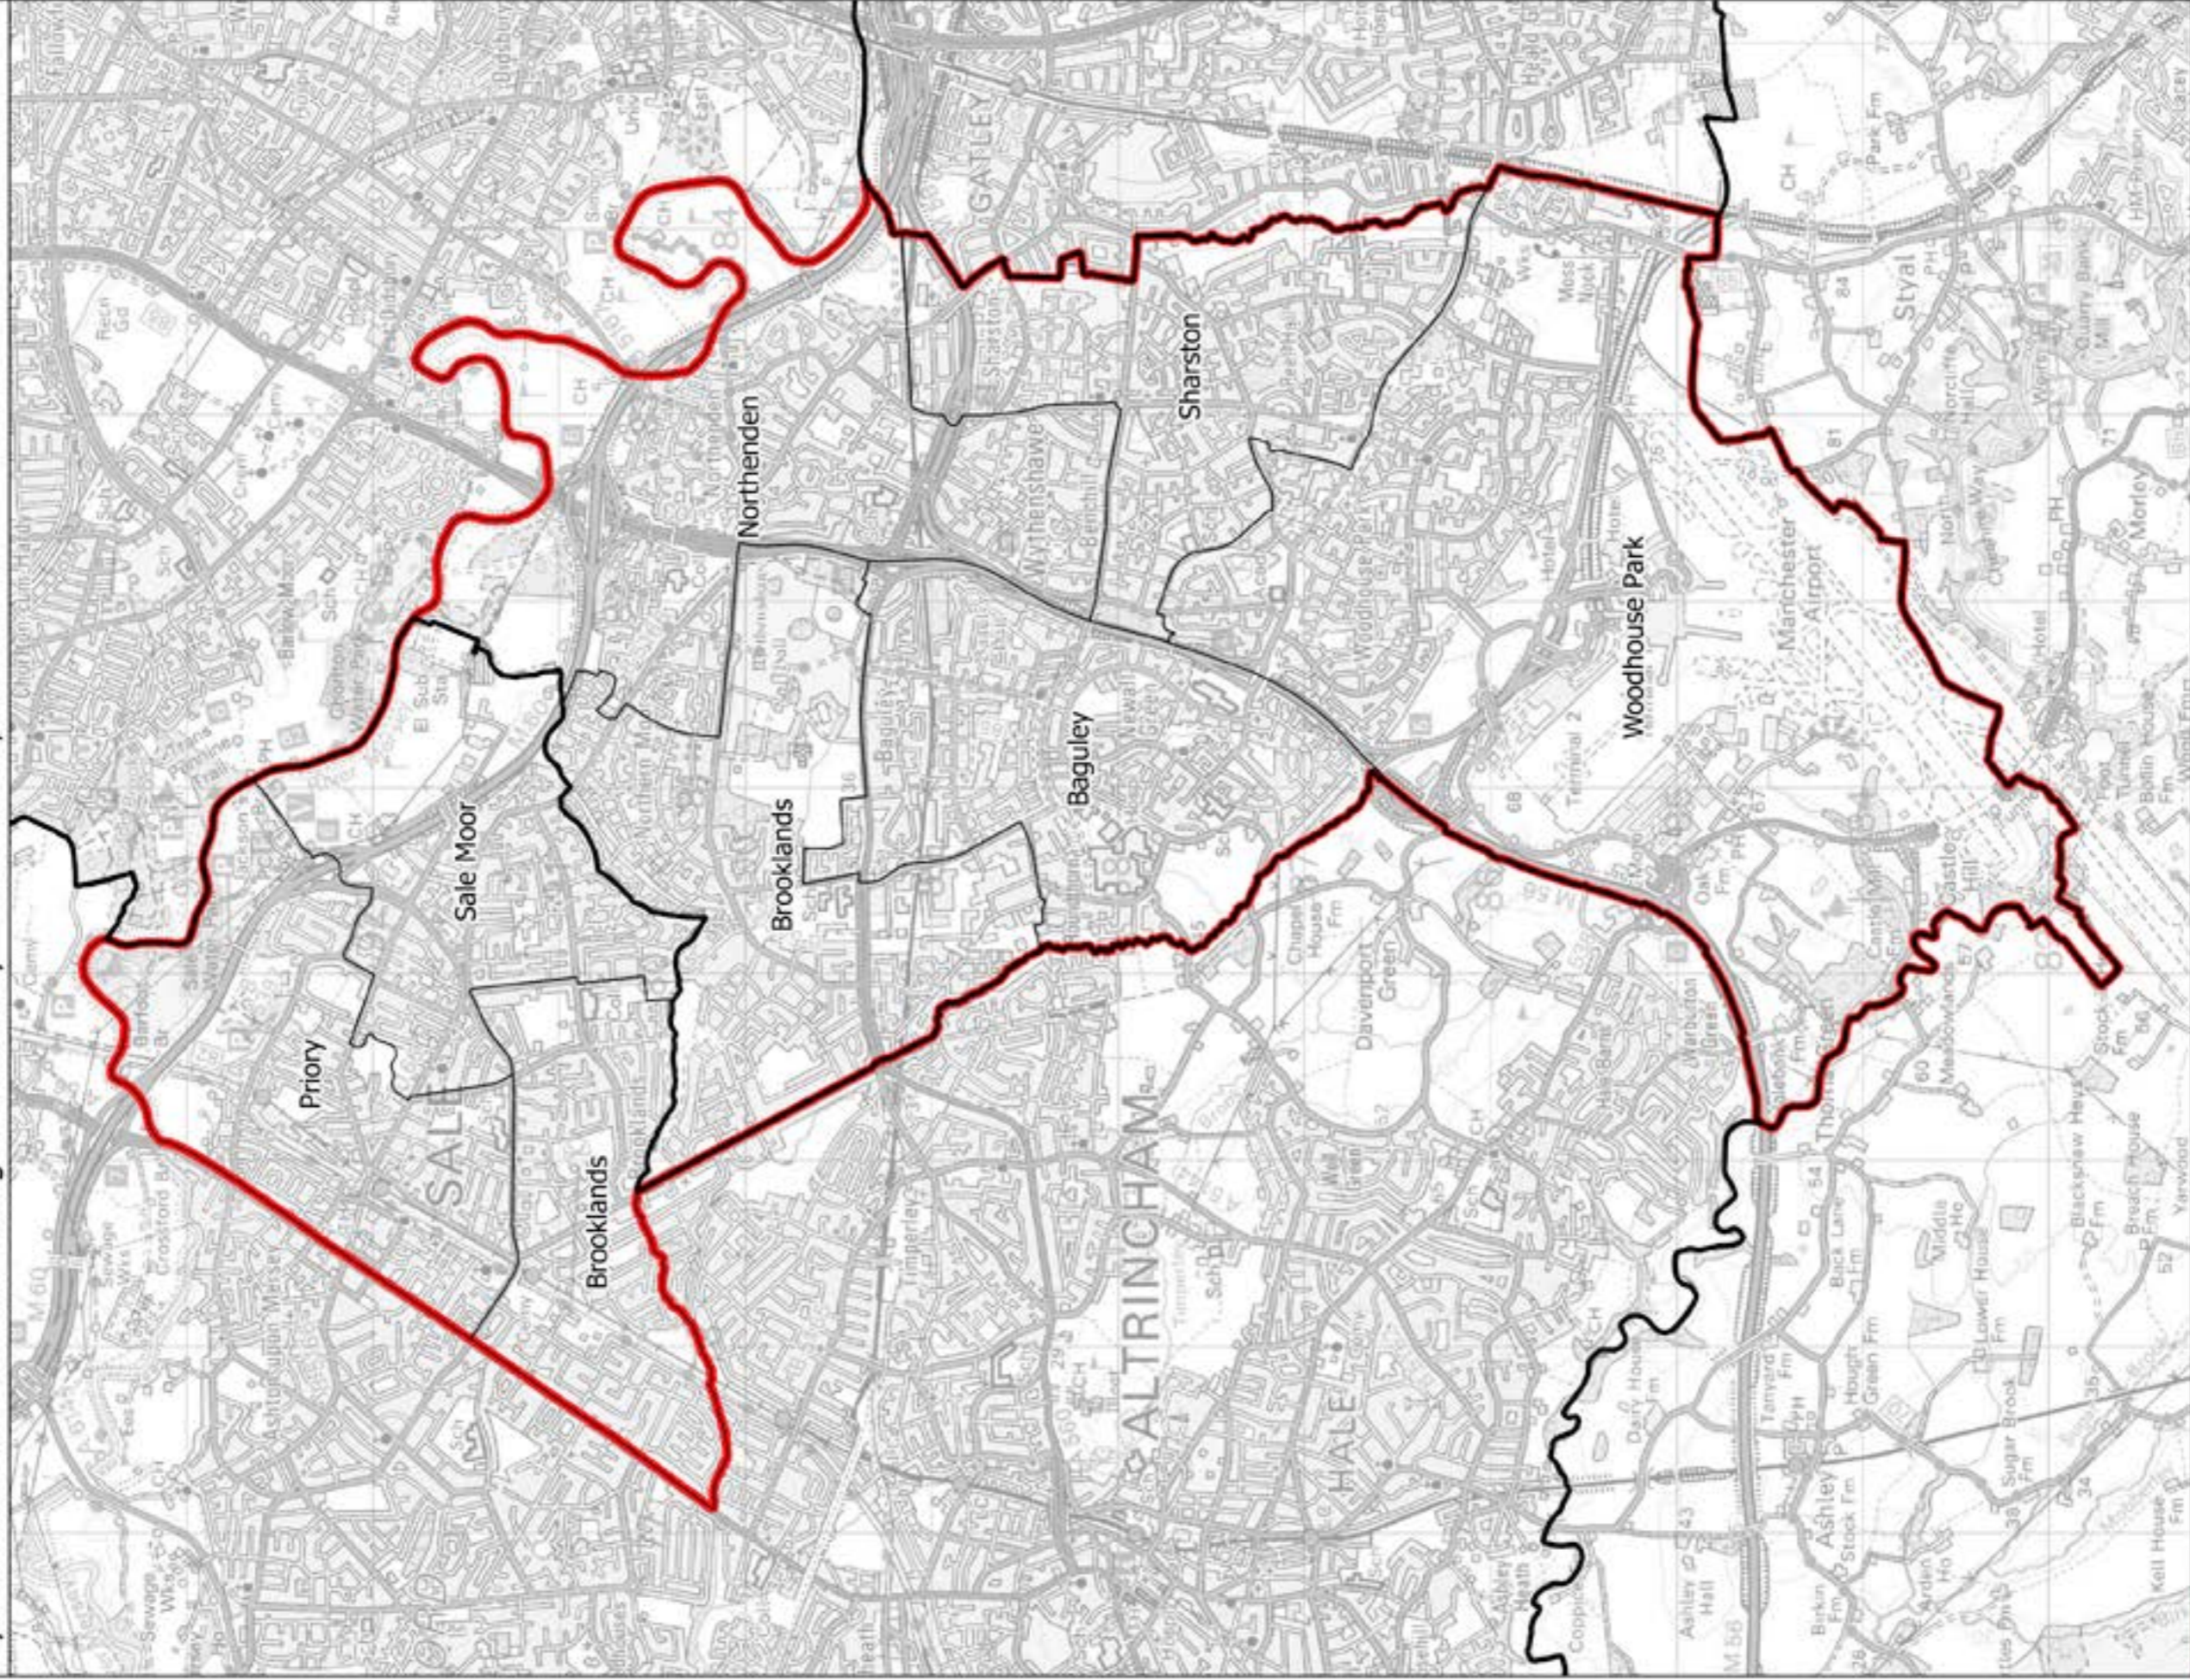

Boundary Commission for England - Initial Proposals for the North West Region  
 Wythenshawe and Sale East Borough Constituency - Electorate 75,919

This map is reproduced from Ordnance Survey material with the permission of Ordnance Survey on behalf of the controller of Her Majesty's Stationery Office (C) Crown Copyright 2016. All rights reserved. Unauthorised reproduction infringes Crown copyright and may lead to prosecution or civil proceedings. Boundary Commission for England 100018298, 2016.