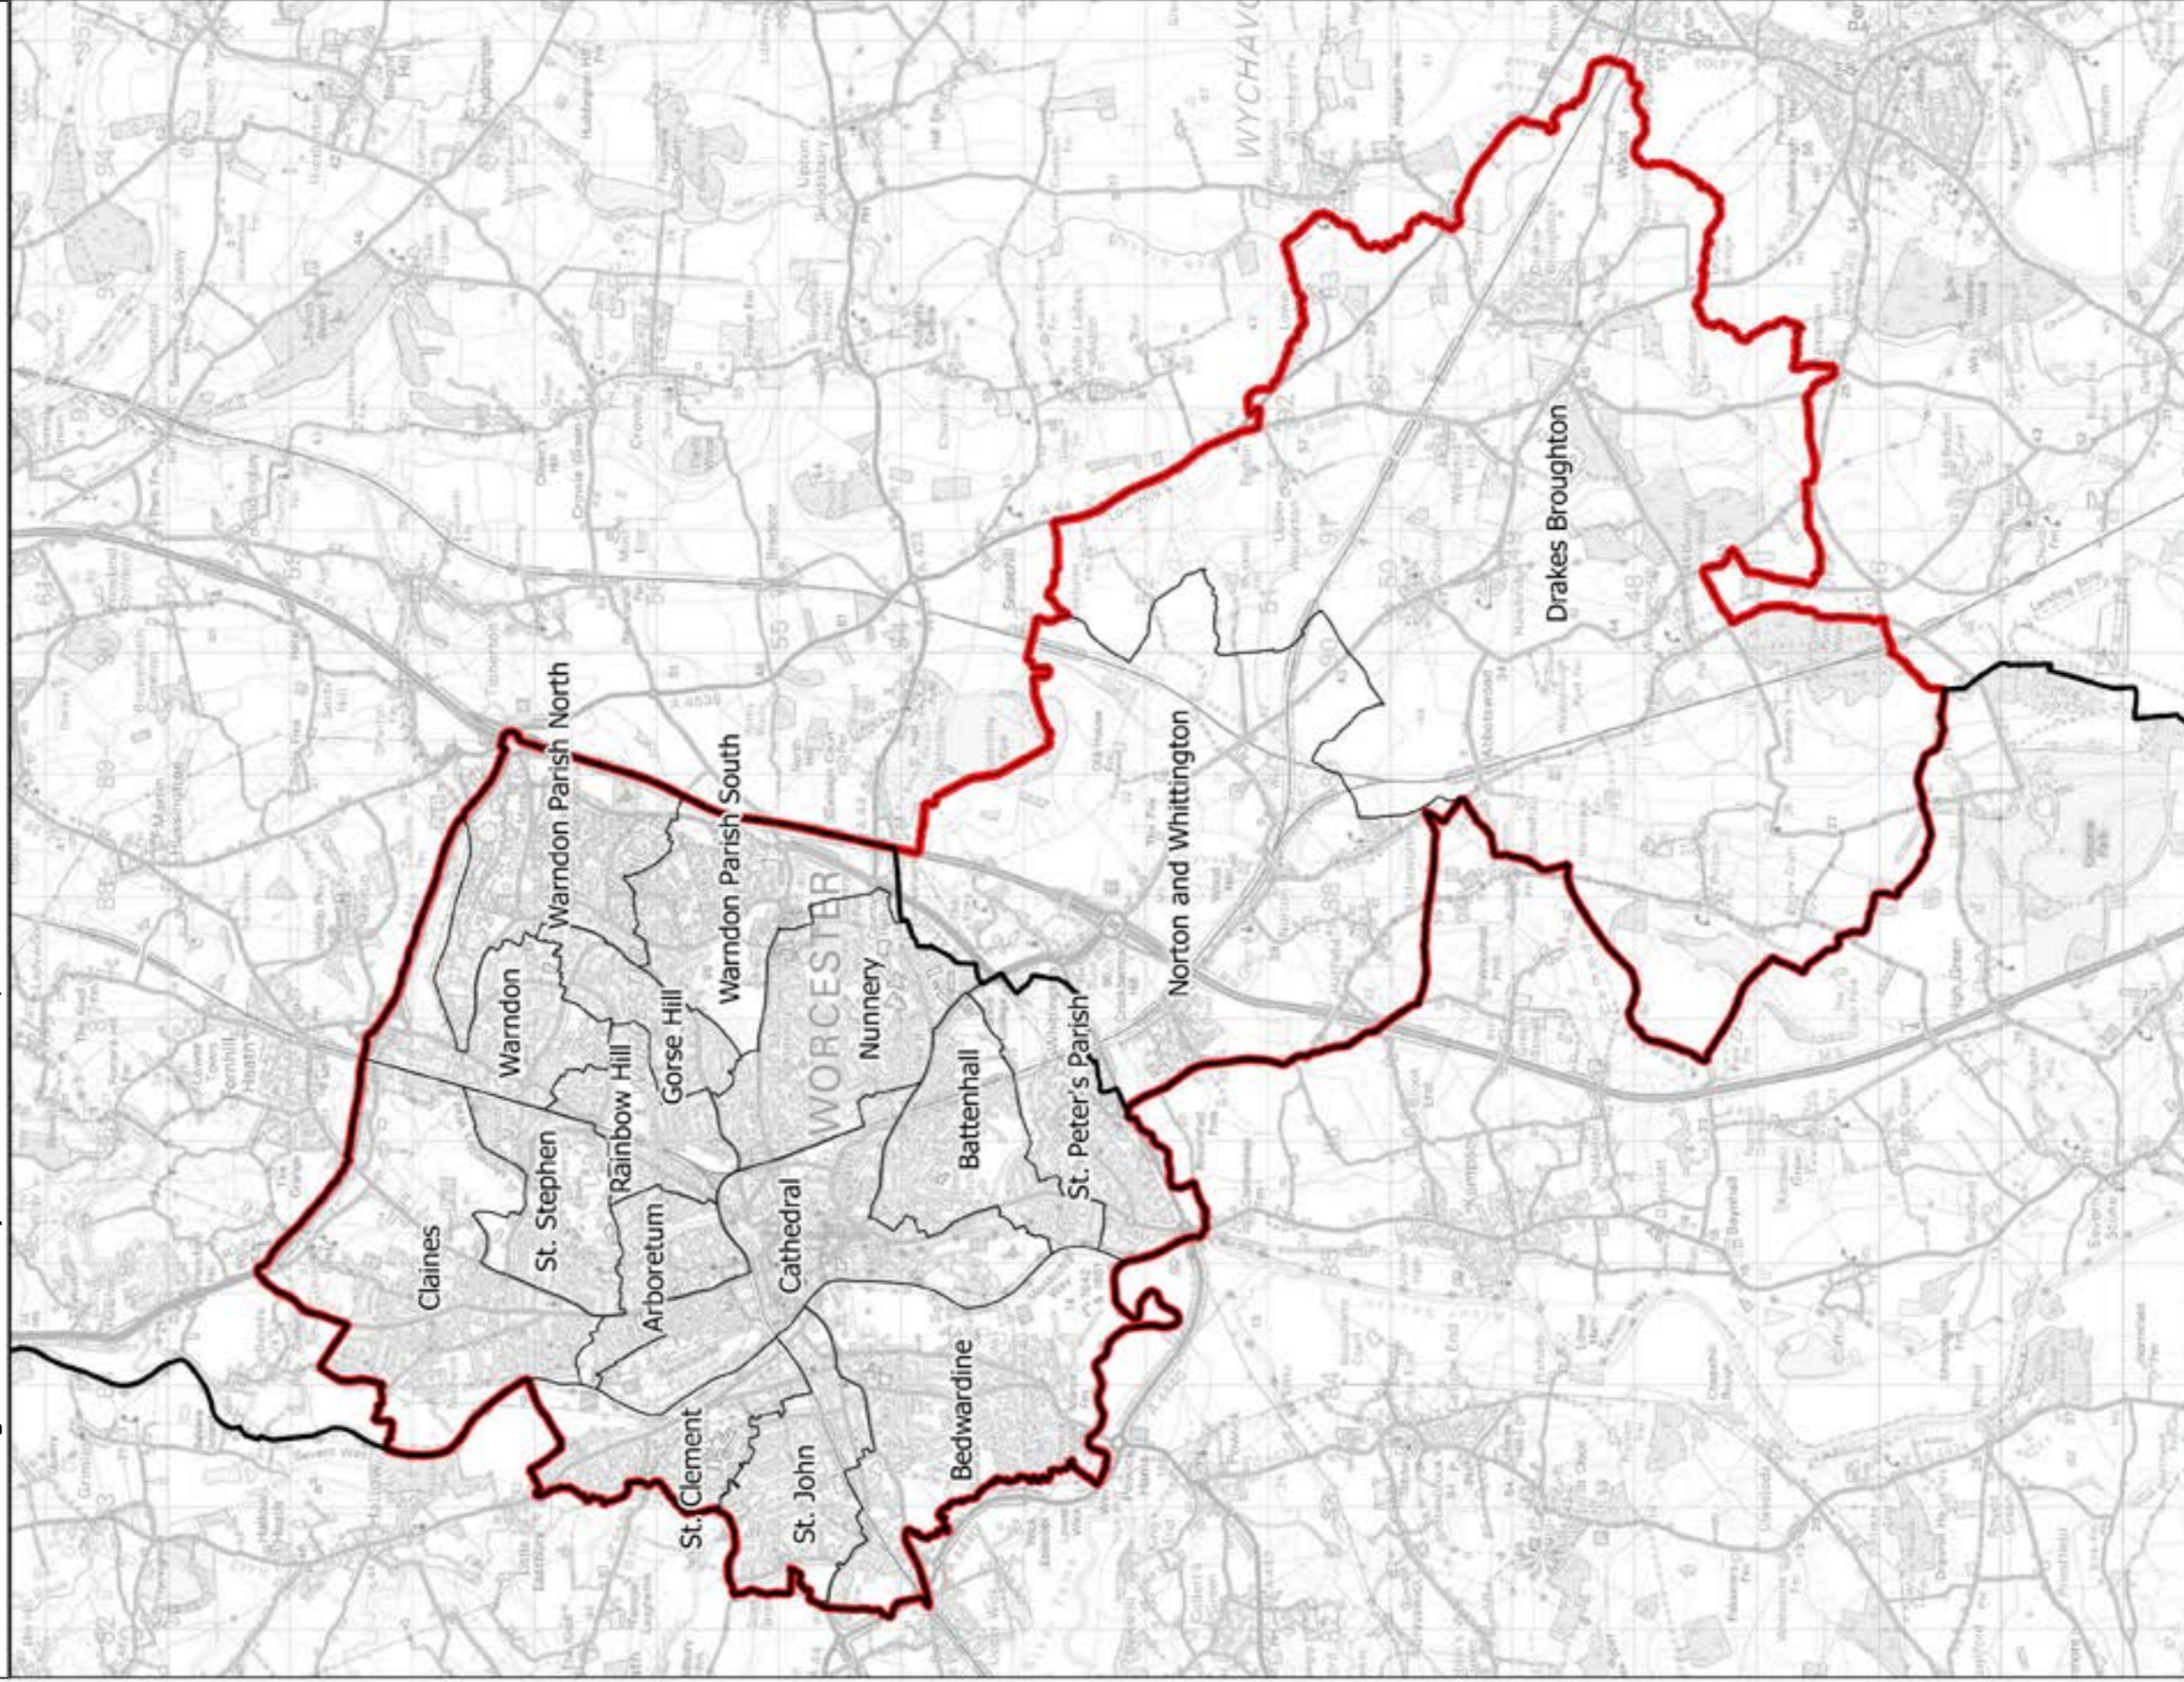

Boundary Commission for England - Initial Proposals for the West Midlands Region  
Worcester Borough Constituency - Electorate 74,832

This map is reproduced from Ordnance Survey material with the permission of Ordnance Survey on behalf of the controller of Her Majesty's Stationery Office (C) Crown Copyright 2016. All rights reserved. Unauthorised reproduction infringes Crown copyright and may lead to prosecution or civil proceedings. Boundary Commission for England 100018289, 2016.