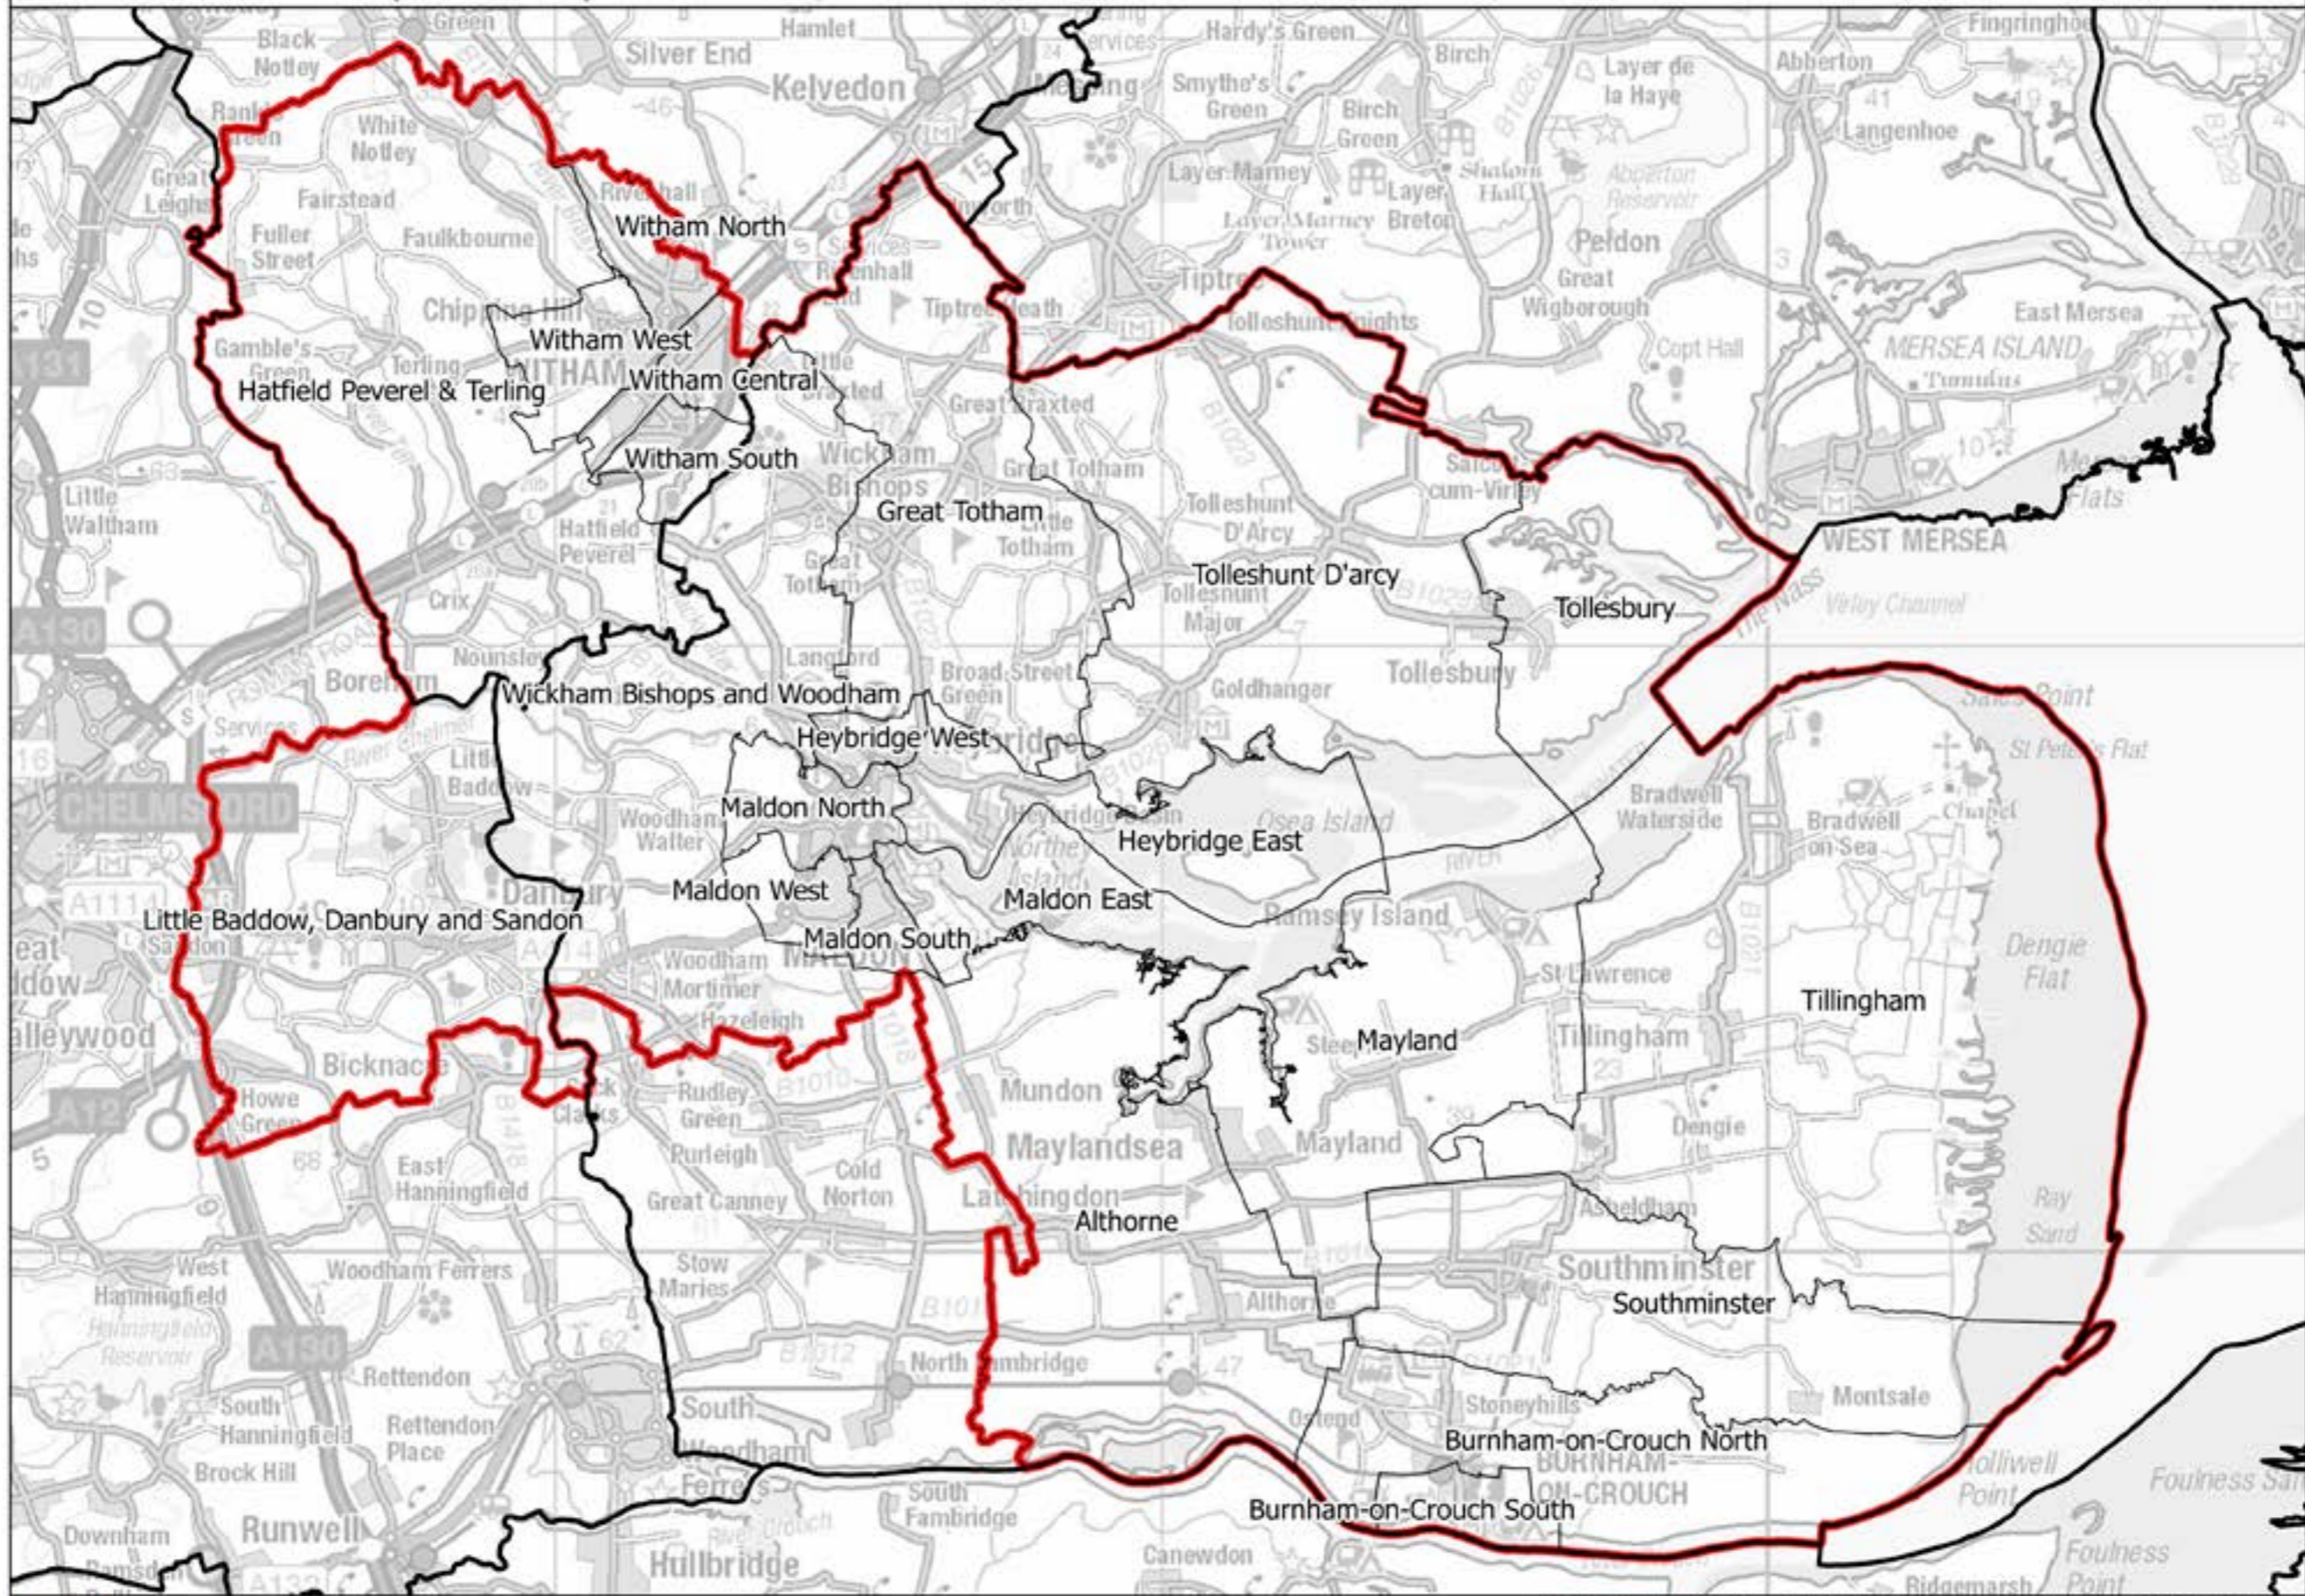

Boundary Commission for England - Initial Proposals for the Eastern Region
Witham and Maldon County Constituency - Electorate 73,939

— Constituency
 Local authorities
 Wards

This map is reproduced from Ordnance Survey material with the permission of Ordnance Survey on behalf of the controller of Her Majesty's Stationery Office (C) Crown Copyright 2016. All rights reserved. Unauthorised reproduction infringes Crown copyright and may lead to prosecution or civil proceedings. Boundary Commission for England 100016289, 2016.