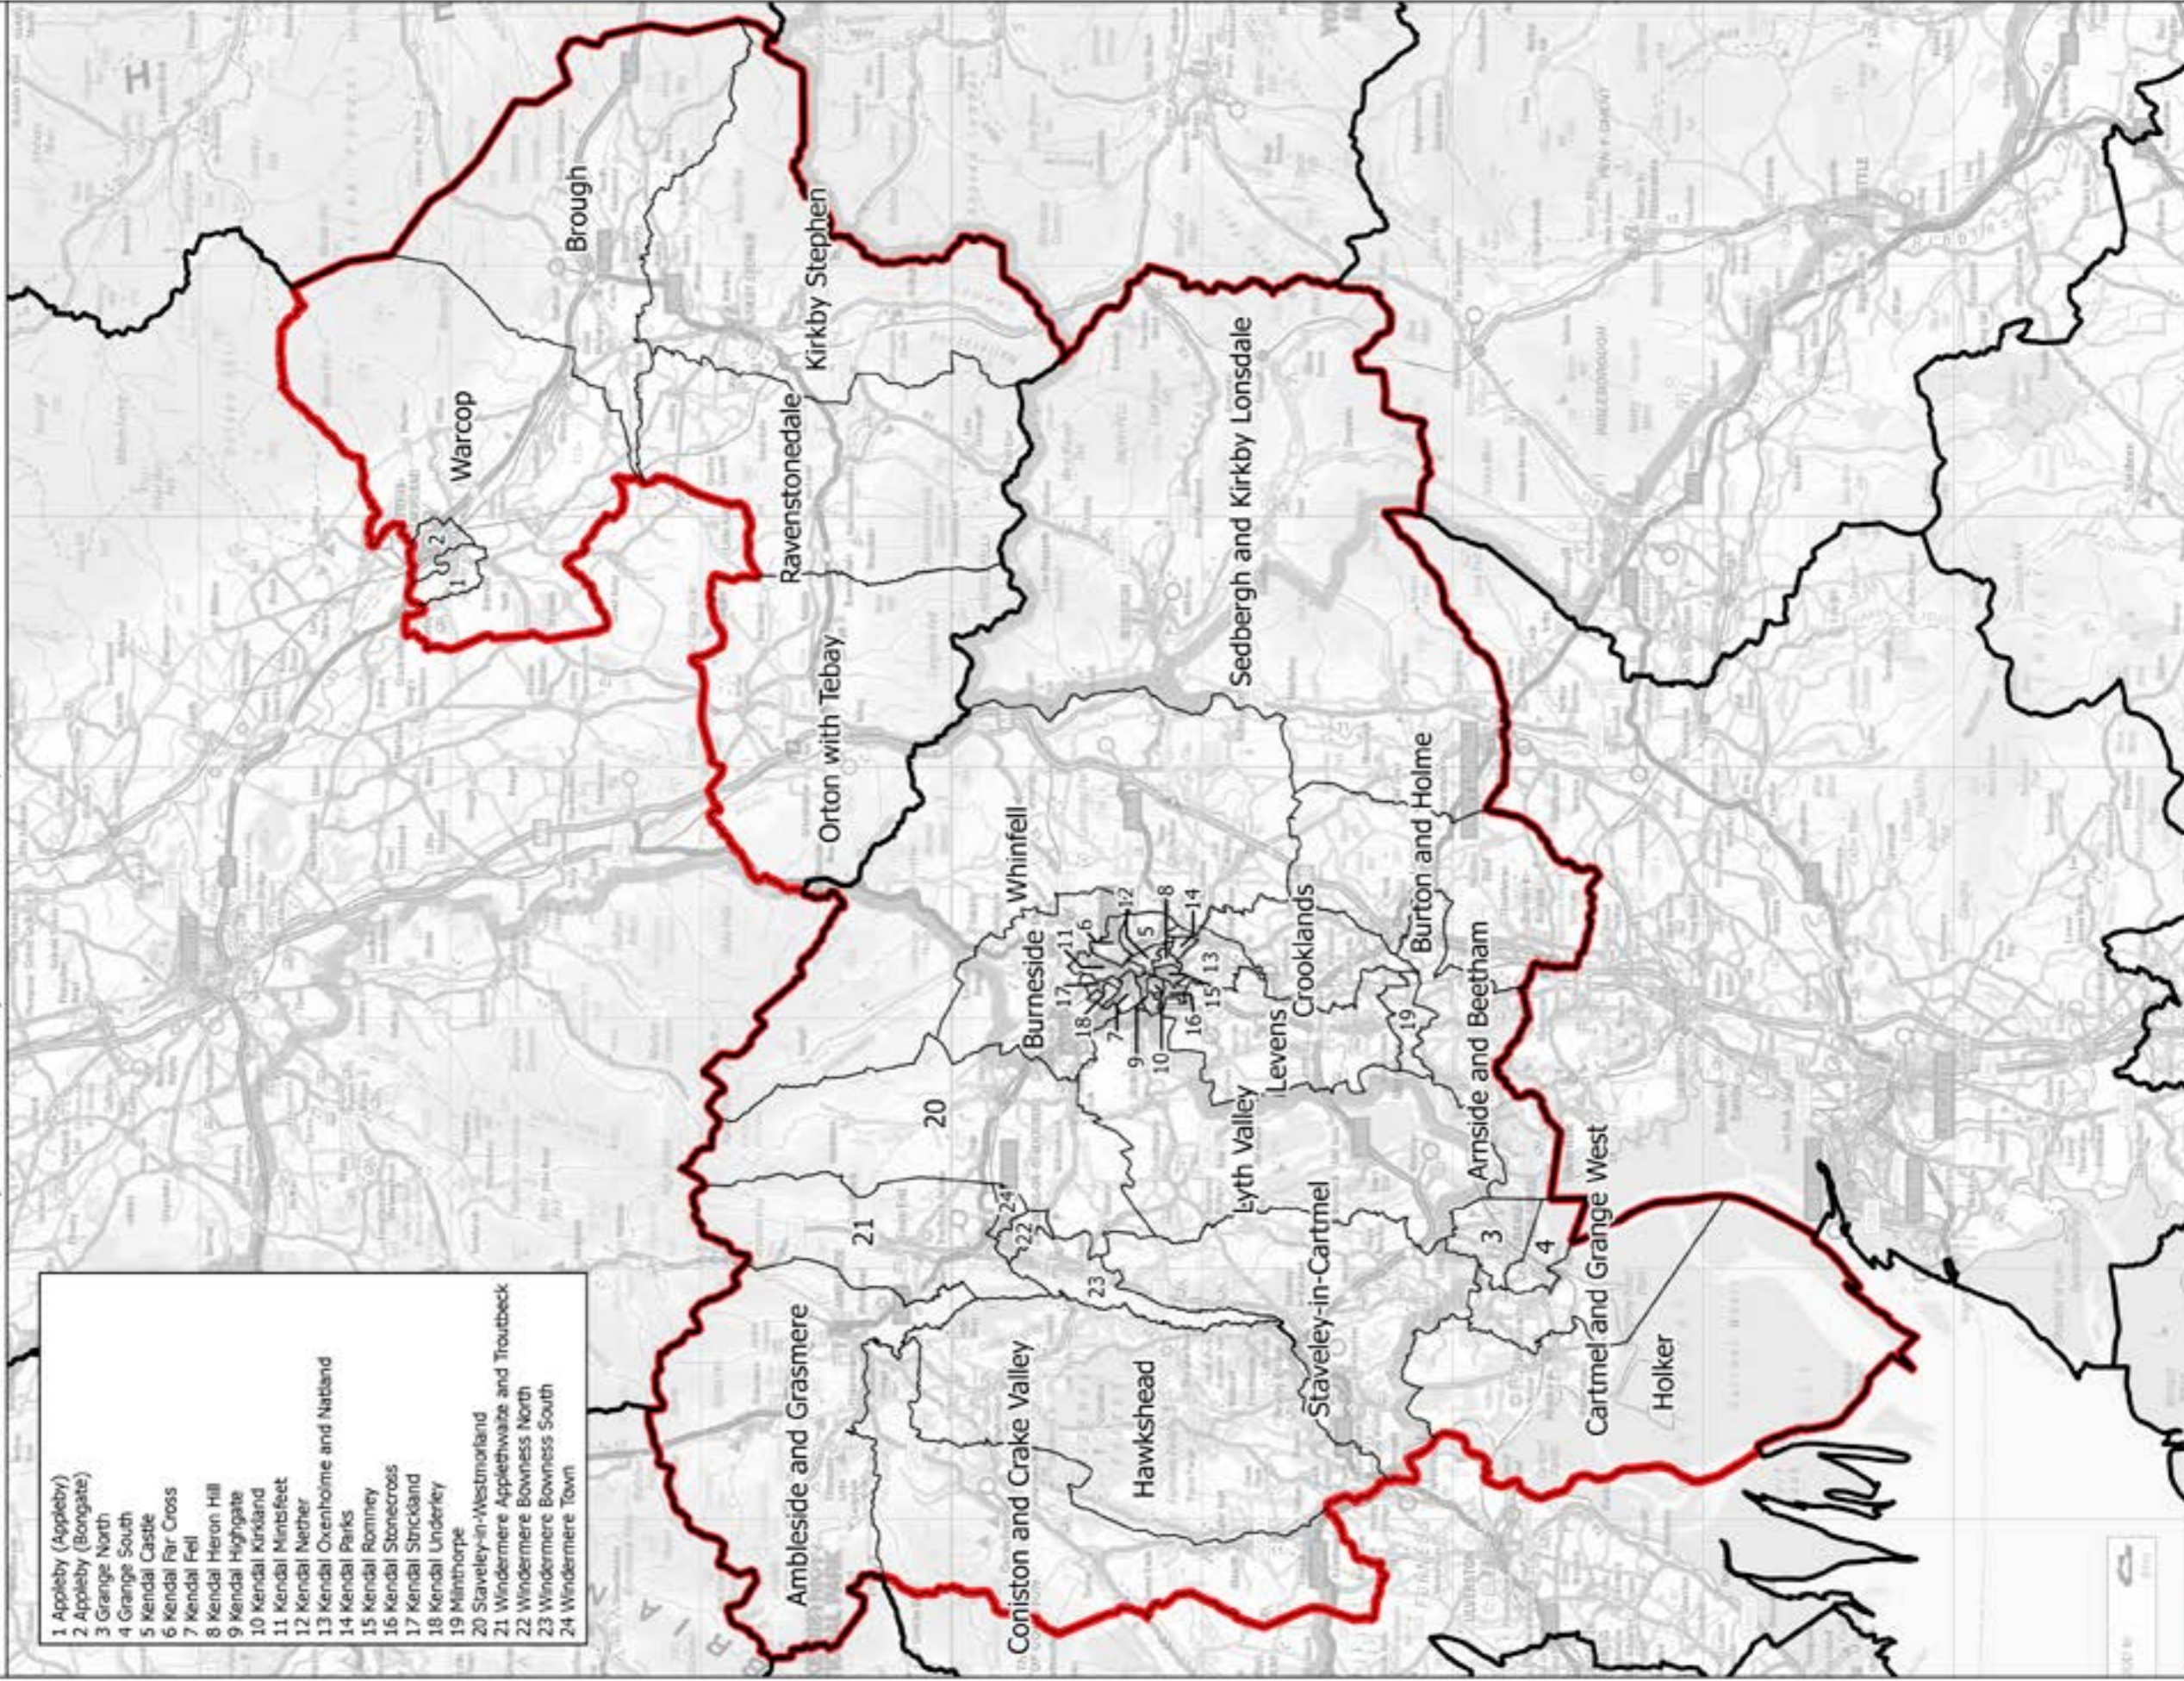

Boundary Commission for England - Initial Proposals for the North West Region
Westmorland and Lonsdale County Constituency - Electorate 72,371

This map is reproduced from Ordnance Survey material with the permission of Ordnance Survey on behalf of the controller of Her Majesty's Stationery Office (C) Crown Copyright 2016. All rights reserved. Unauthorised reproduction infringes Crown copyright and may lead to prosecution or civil proceedings. Boundary Commission for England 100018298, 2016.

— Constituency — Local authorities — Wards