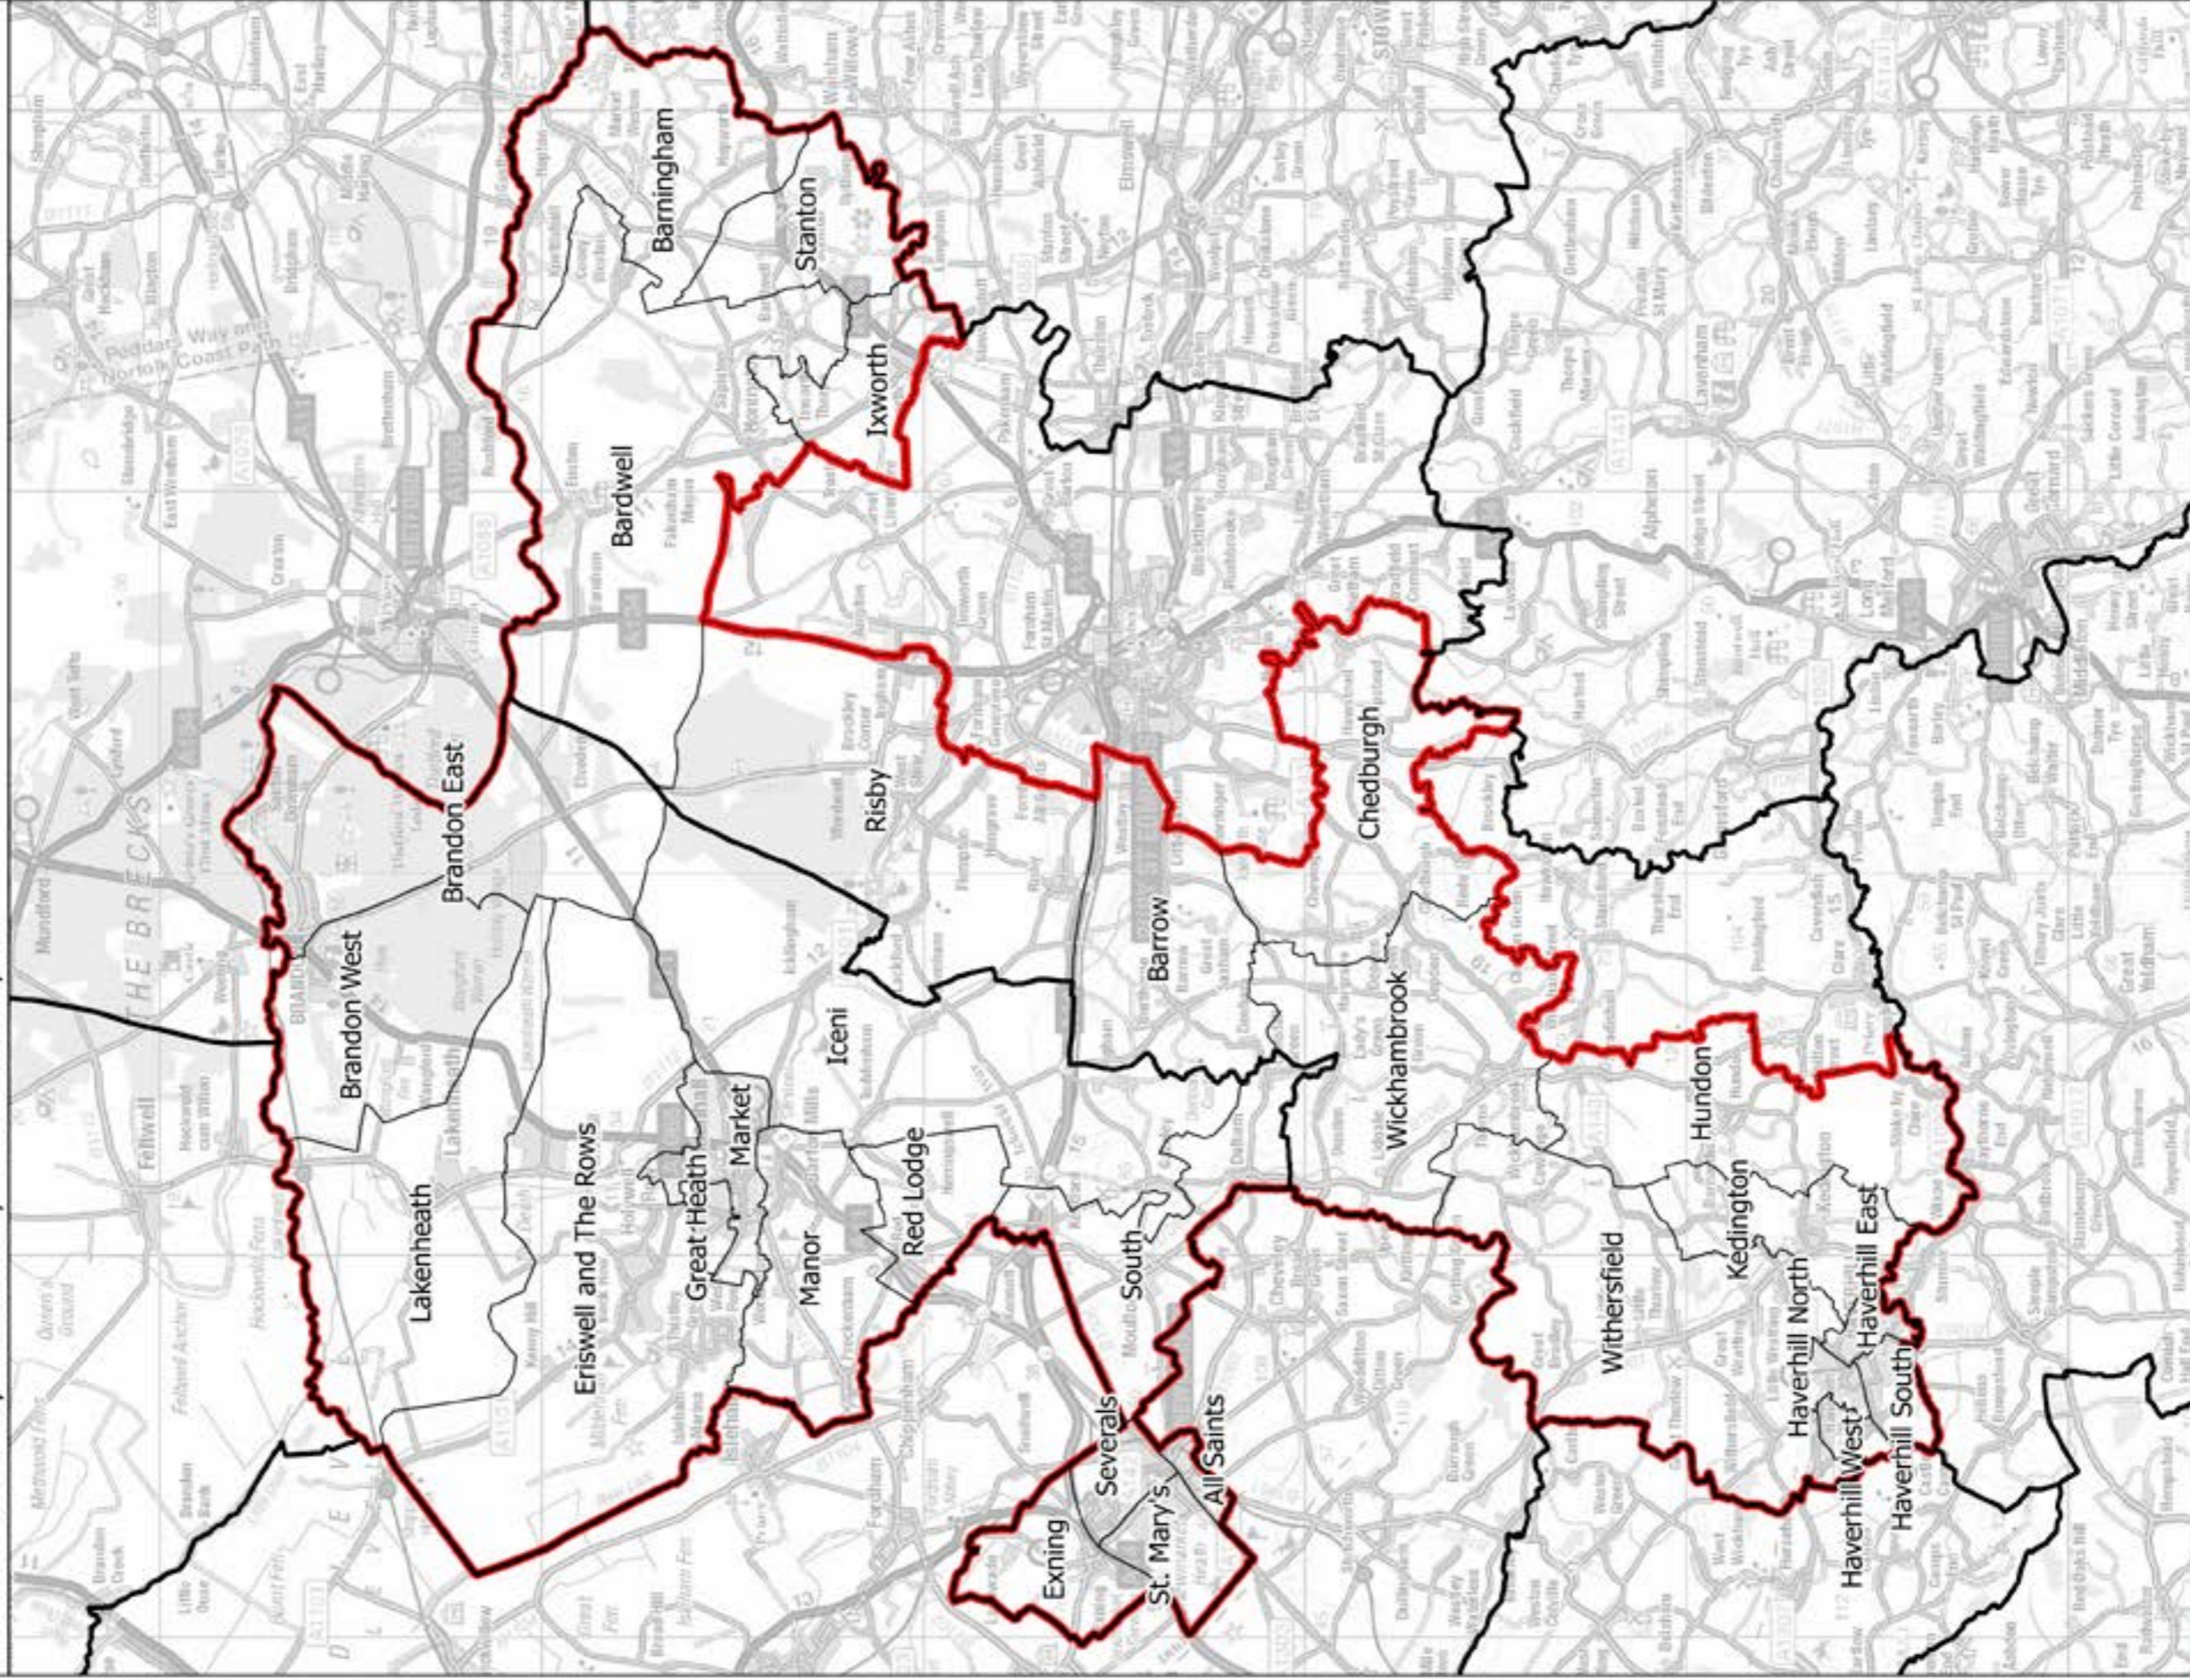

Boundary Commission for England - Initial Proposals for the Eastern Region
 West Suffolk County Constituency - Electorate 72,809

— Constituency — Local authorities — Wards

This map is reproduced from Ordnance Survey material with the permission of Ordnance Survey on behalf of the controller of Her Majesty's Stationery Office (C) Crown Copyright 2016. All rights reserved. Unauthorised reproduction infringes Crown copyright and may lead to prosecution or civil proceedings. Boundary Commission for England 100018098, 2016.