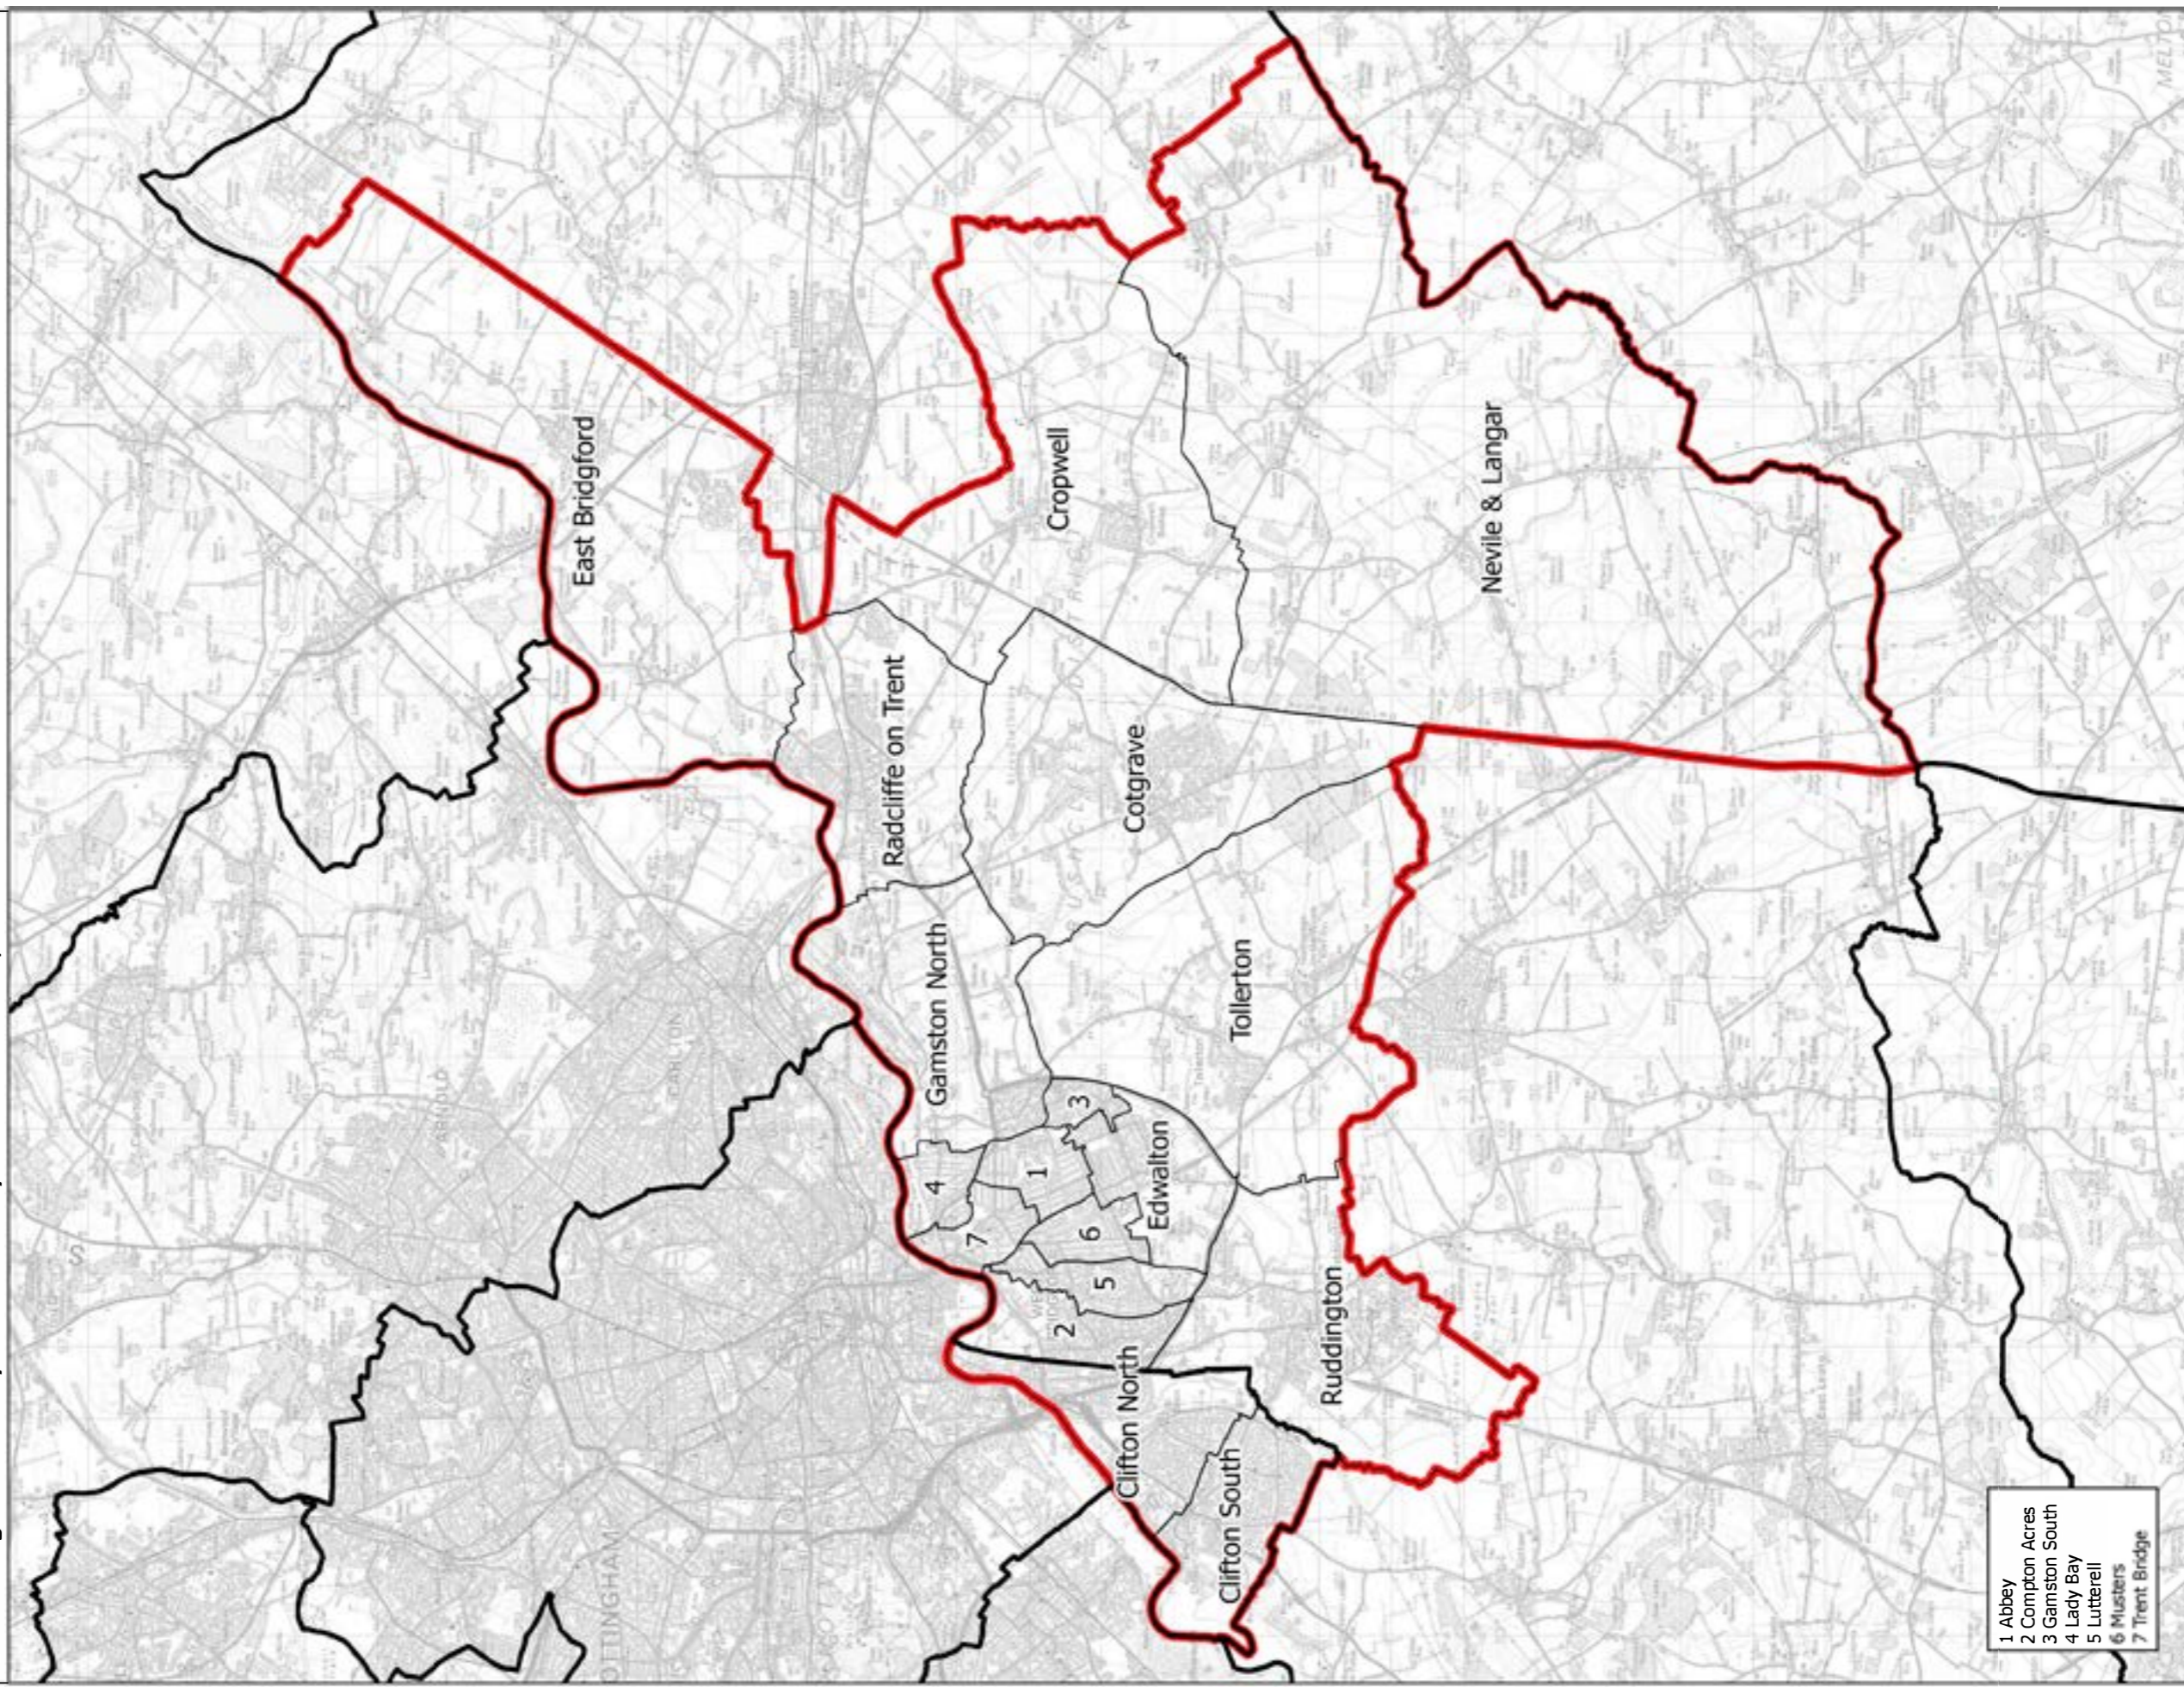

Boundary Commission for England - Initial Proposals for the East Midlands Region
 West Bridgford County Constituency - Electorate 75,094

This map is reproduced from Ordnance Survey material with the permission of Ordnance Survey on behalf of the controller of Her Majesty's Stationery Office (C) Crown Copyright 2016. All rights reserved. Unauthorised reproduction infringes Crown copyright and may lead to prosecution or civil proceedings. Boundary Commission for England 100018289, 2016.

— Constituency — Local authorities — Wards