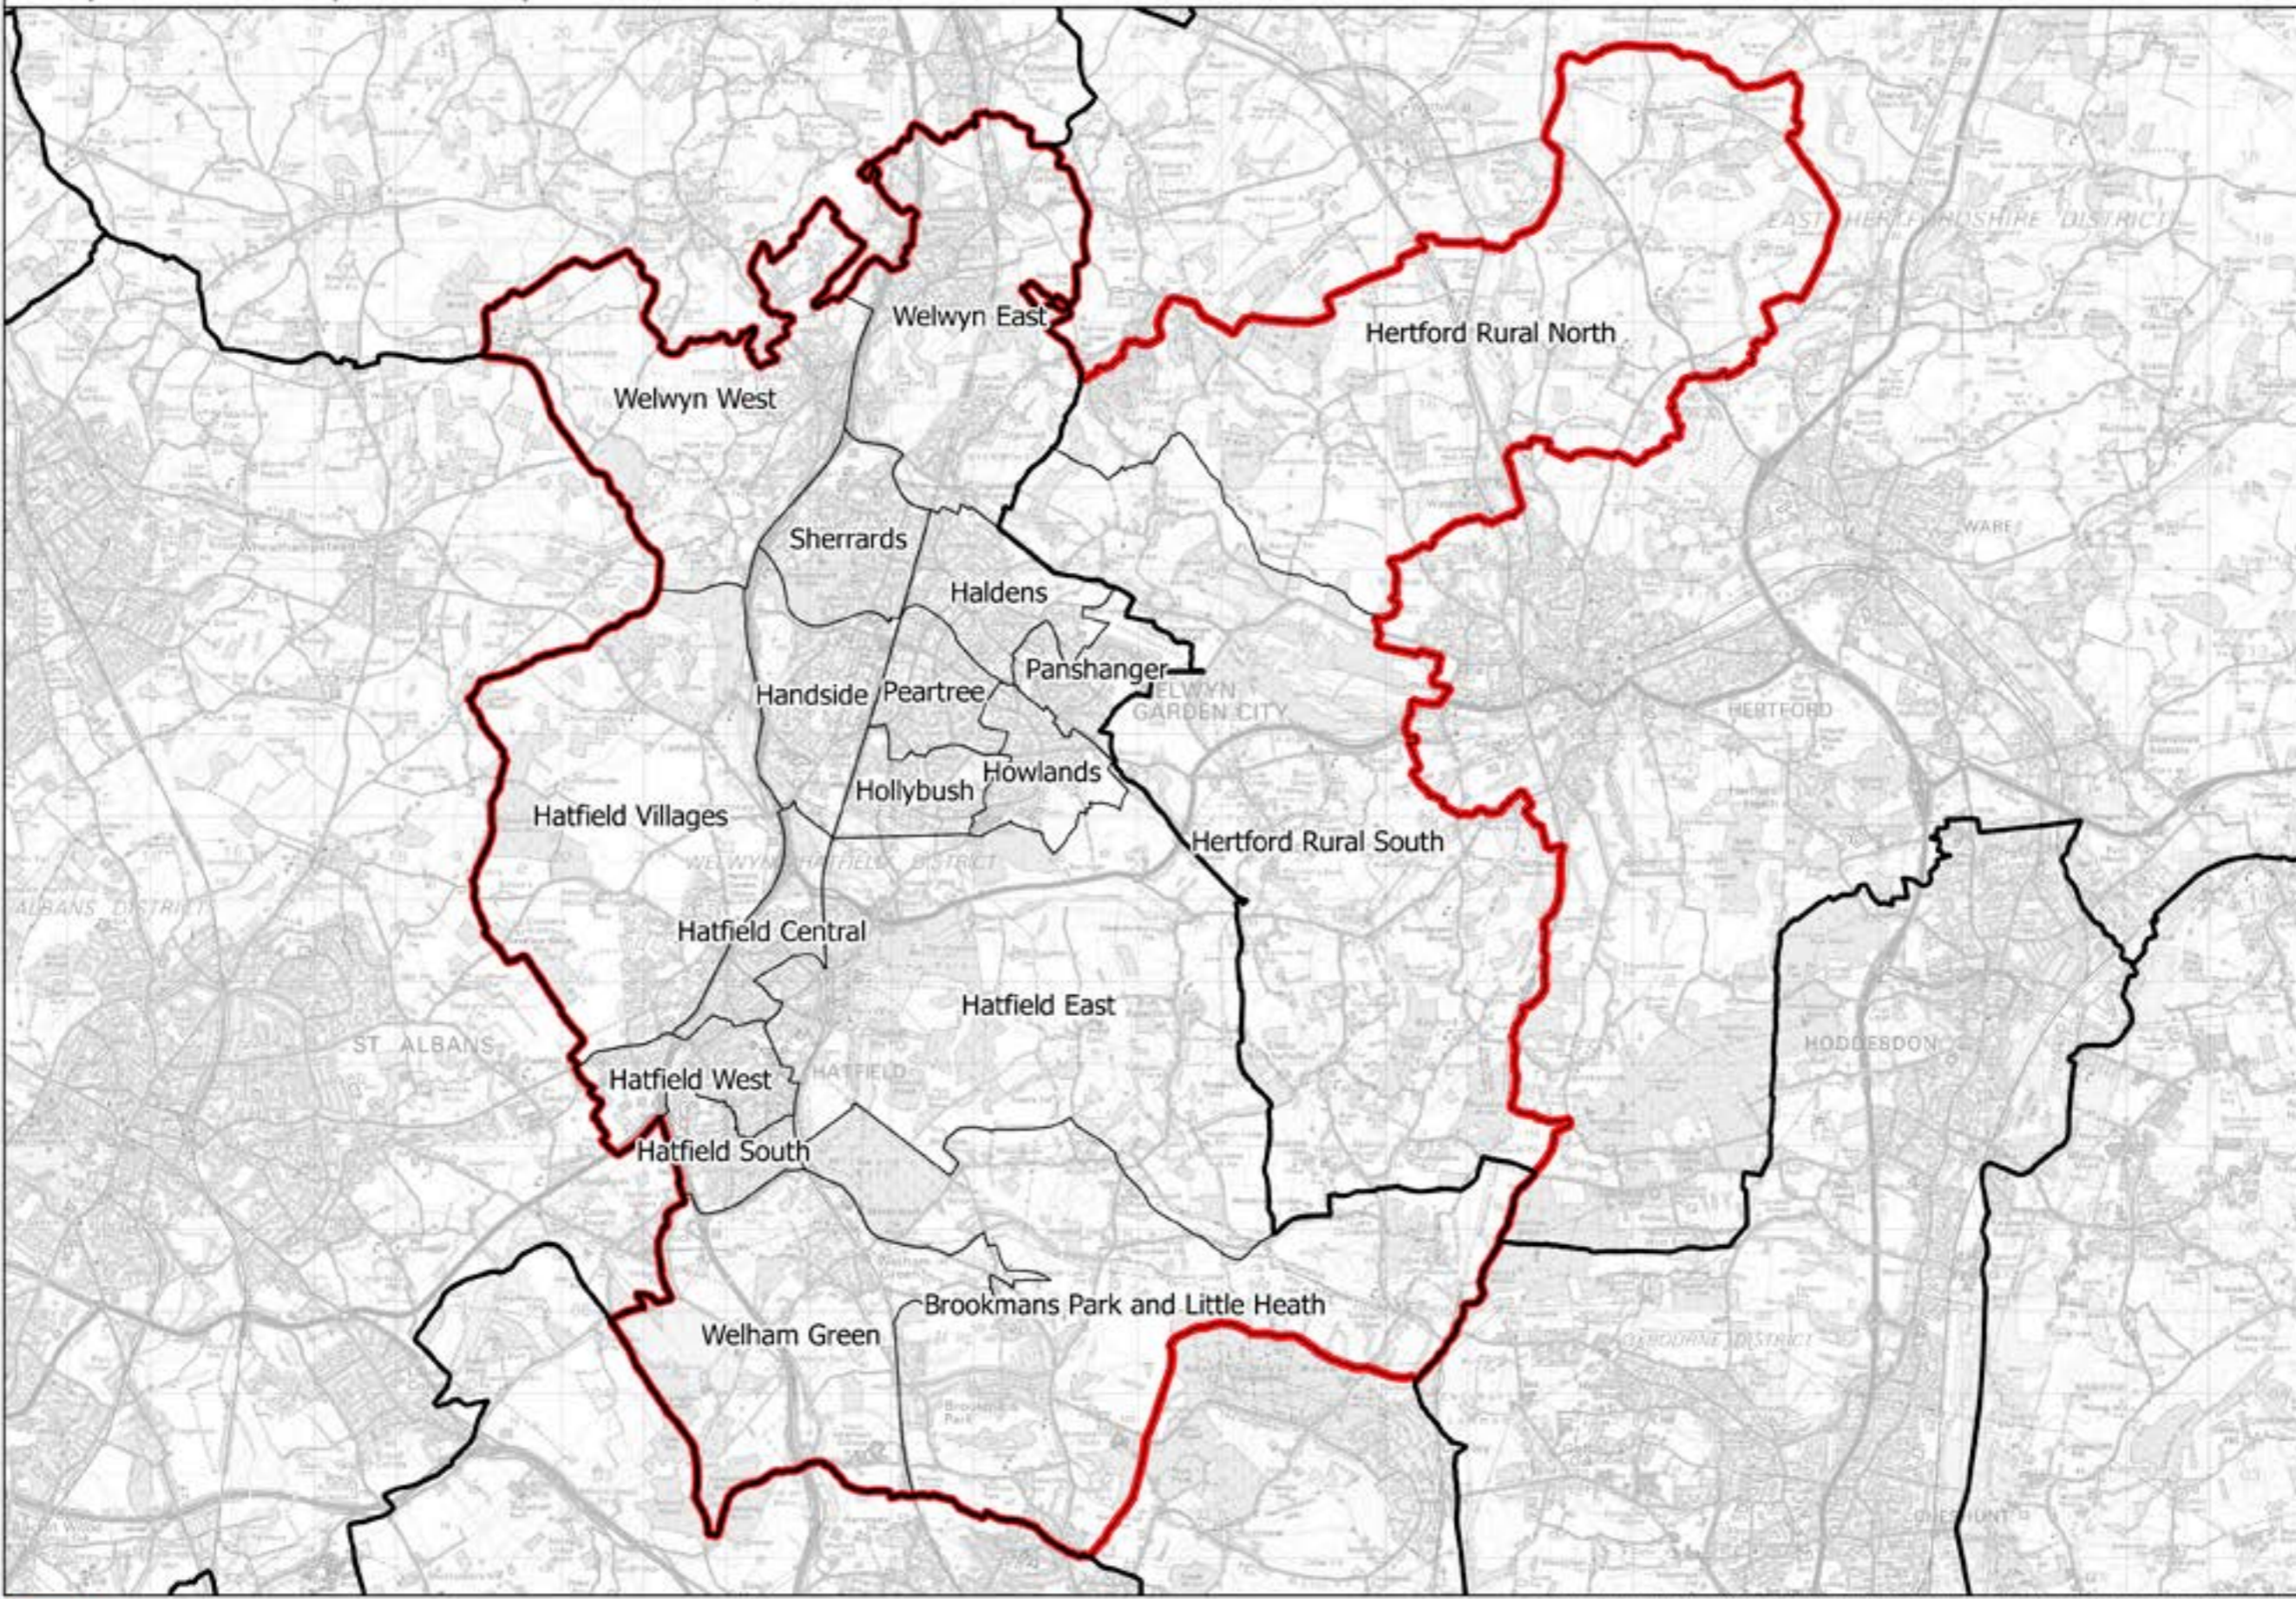

Boundary Commission for England - Initial Proposals for the Eastern Region
Welwyn Hatfield County Constituency - Electorate 72,763

— Constituency — Local authorities — Wards

This map is reproduced from Ordnance Survey material with the permission of Ordnance Survey on behalf of the controller of Her Majesty's Stationery Office (C) Crown Copyright 2016. All rights reserved. Unauthorised reproduction infringes Crown copyright and may lead to prosecution or civil proceedings. Boundary Commission for England 100016289, 2016.