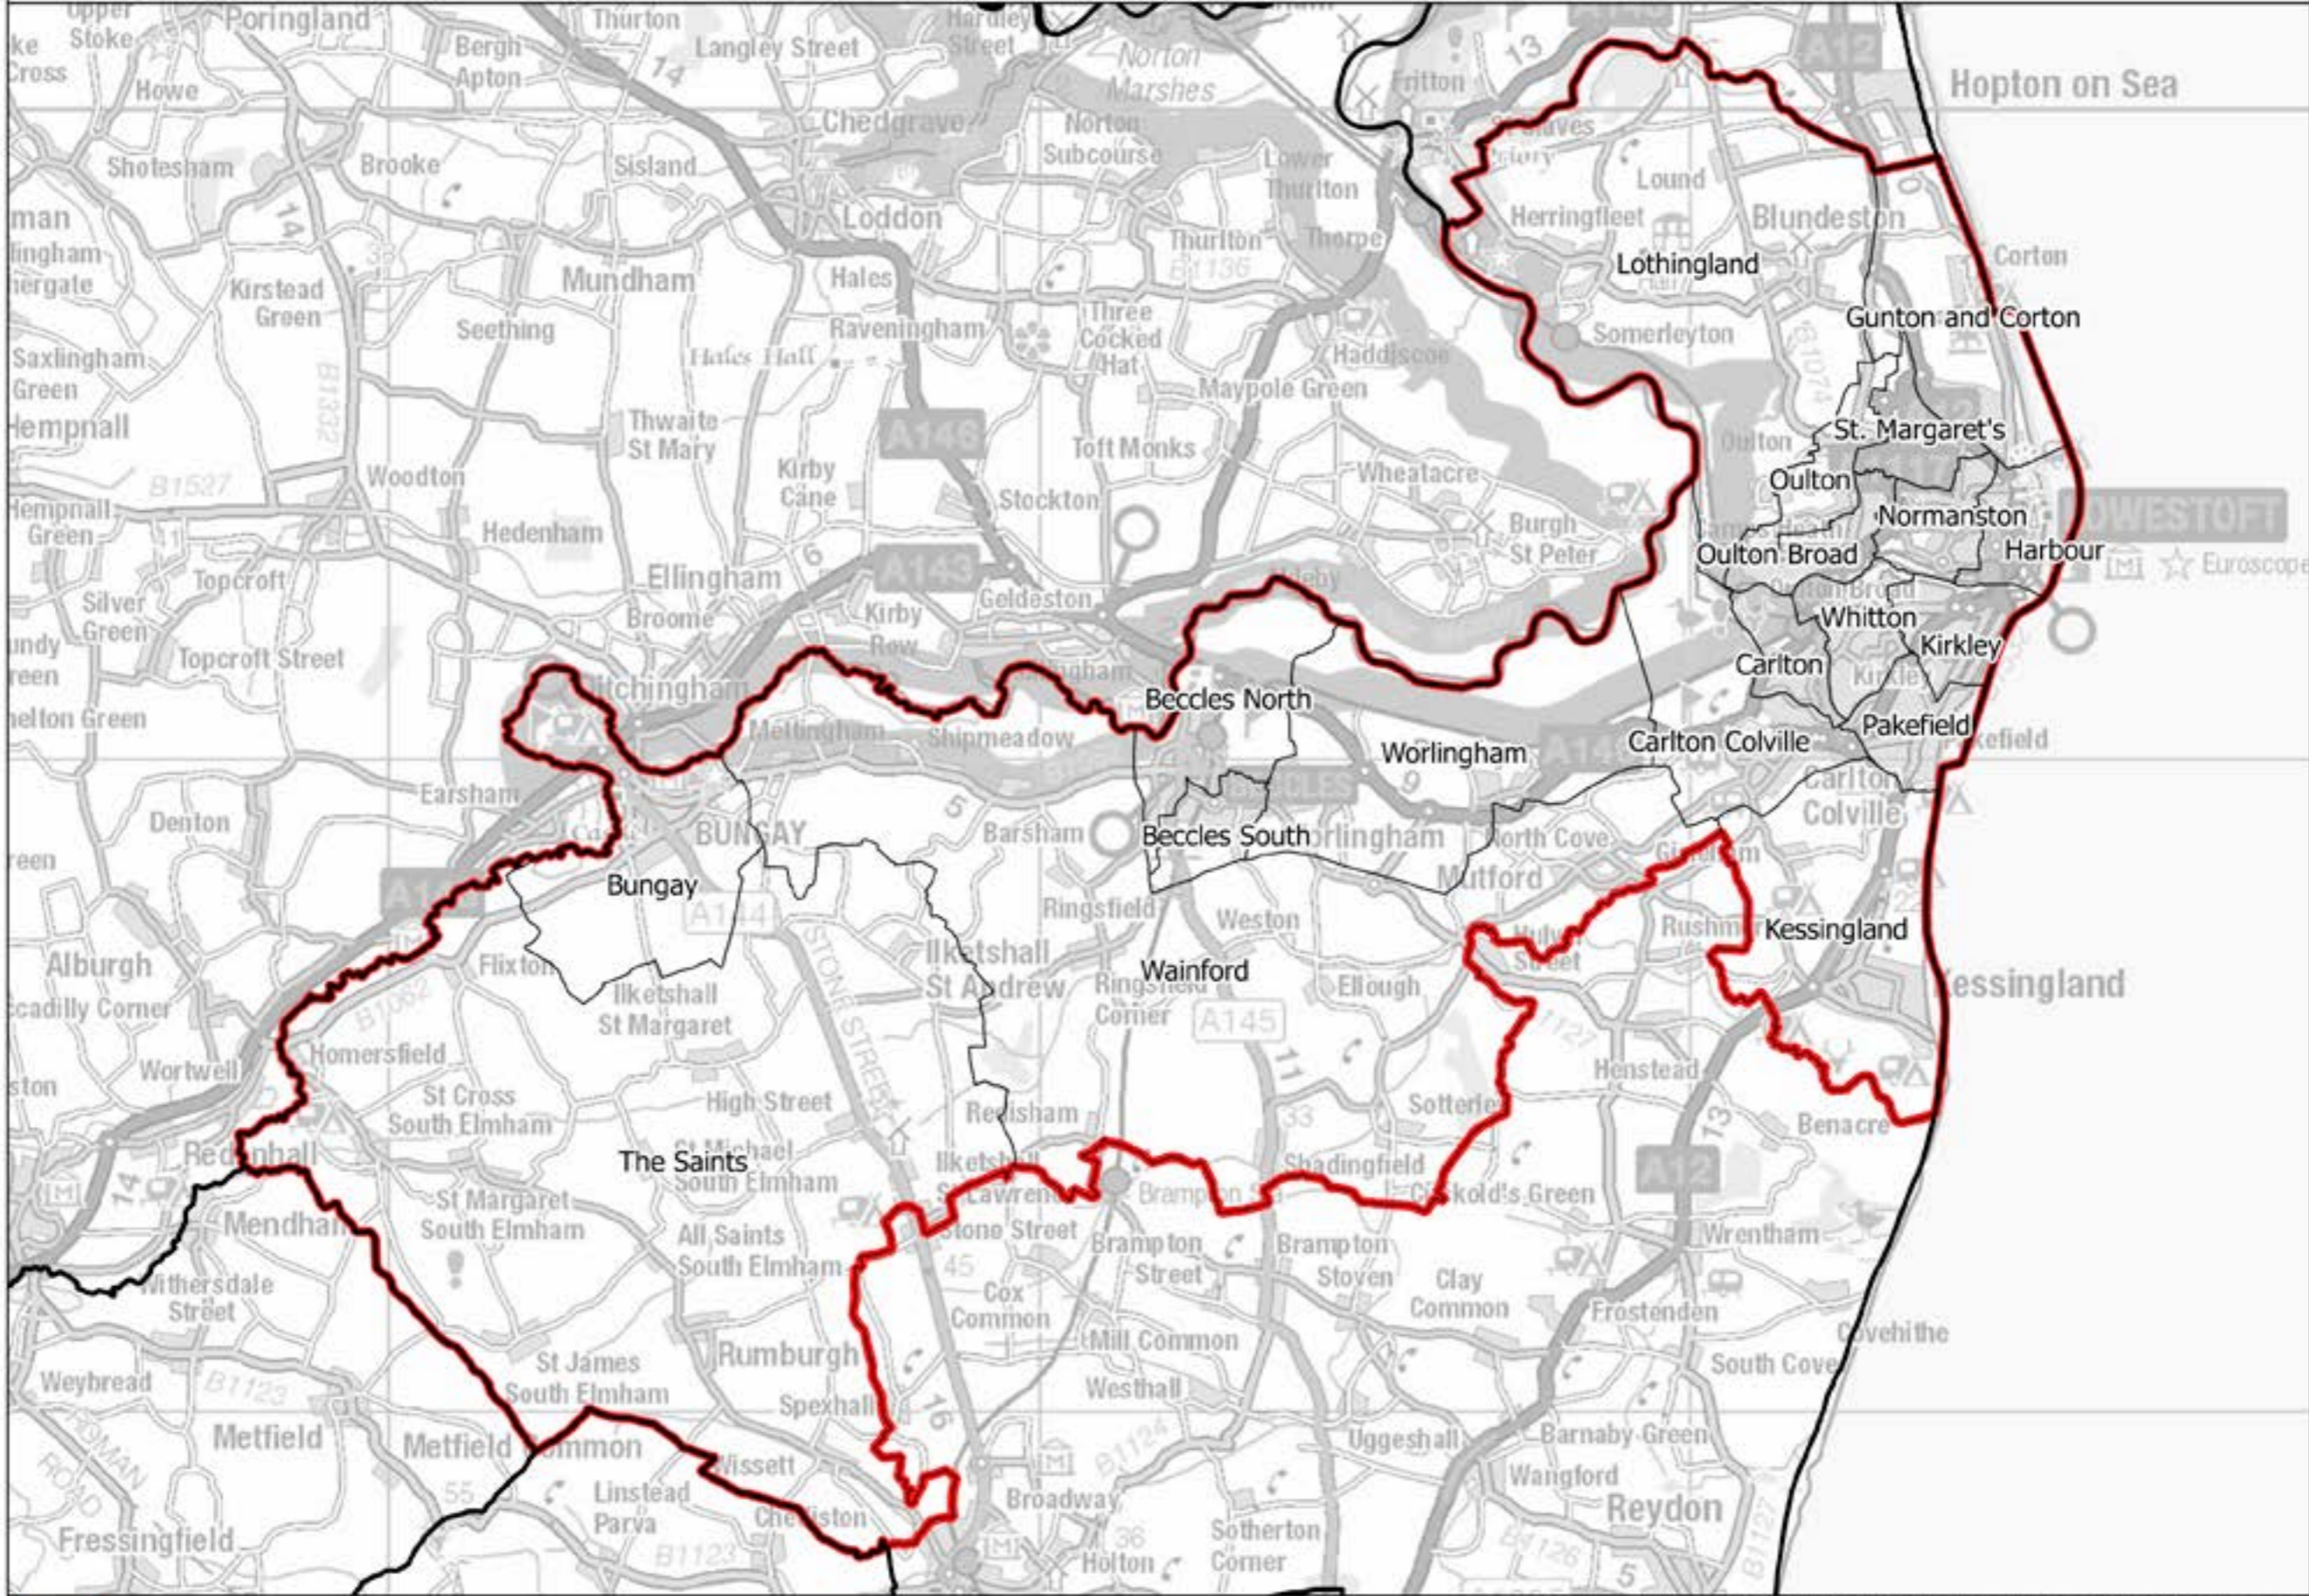

Boundary Commission for England - Initial Proposals for the Eastern Region Waveney County Constituency - Electorate 77,408

— Constituency — Local authorities — Wards

This map is reproduced from Ordnance Survey material with the permission of Ordnance Survey on behalf of the controller of Her Majesty's Stationery Office (C) Crown Copyright 2016. All rights reserved. Unauthorised reproduction infringes Crown copyright and may lead to prosecution or civil proceedings. Boundary Commission for England 100016289, 2016.