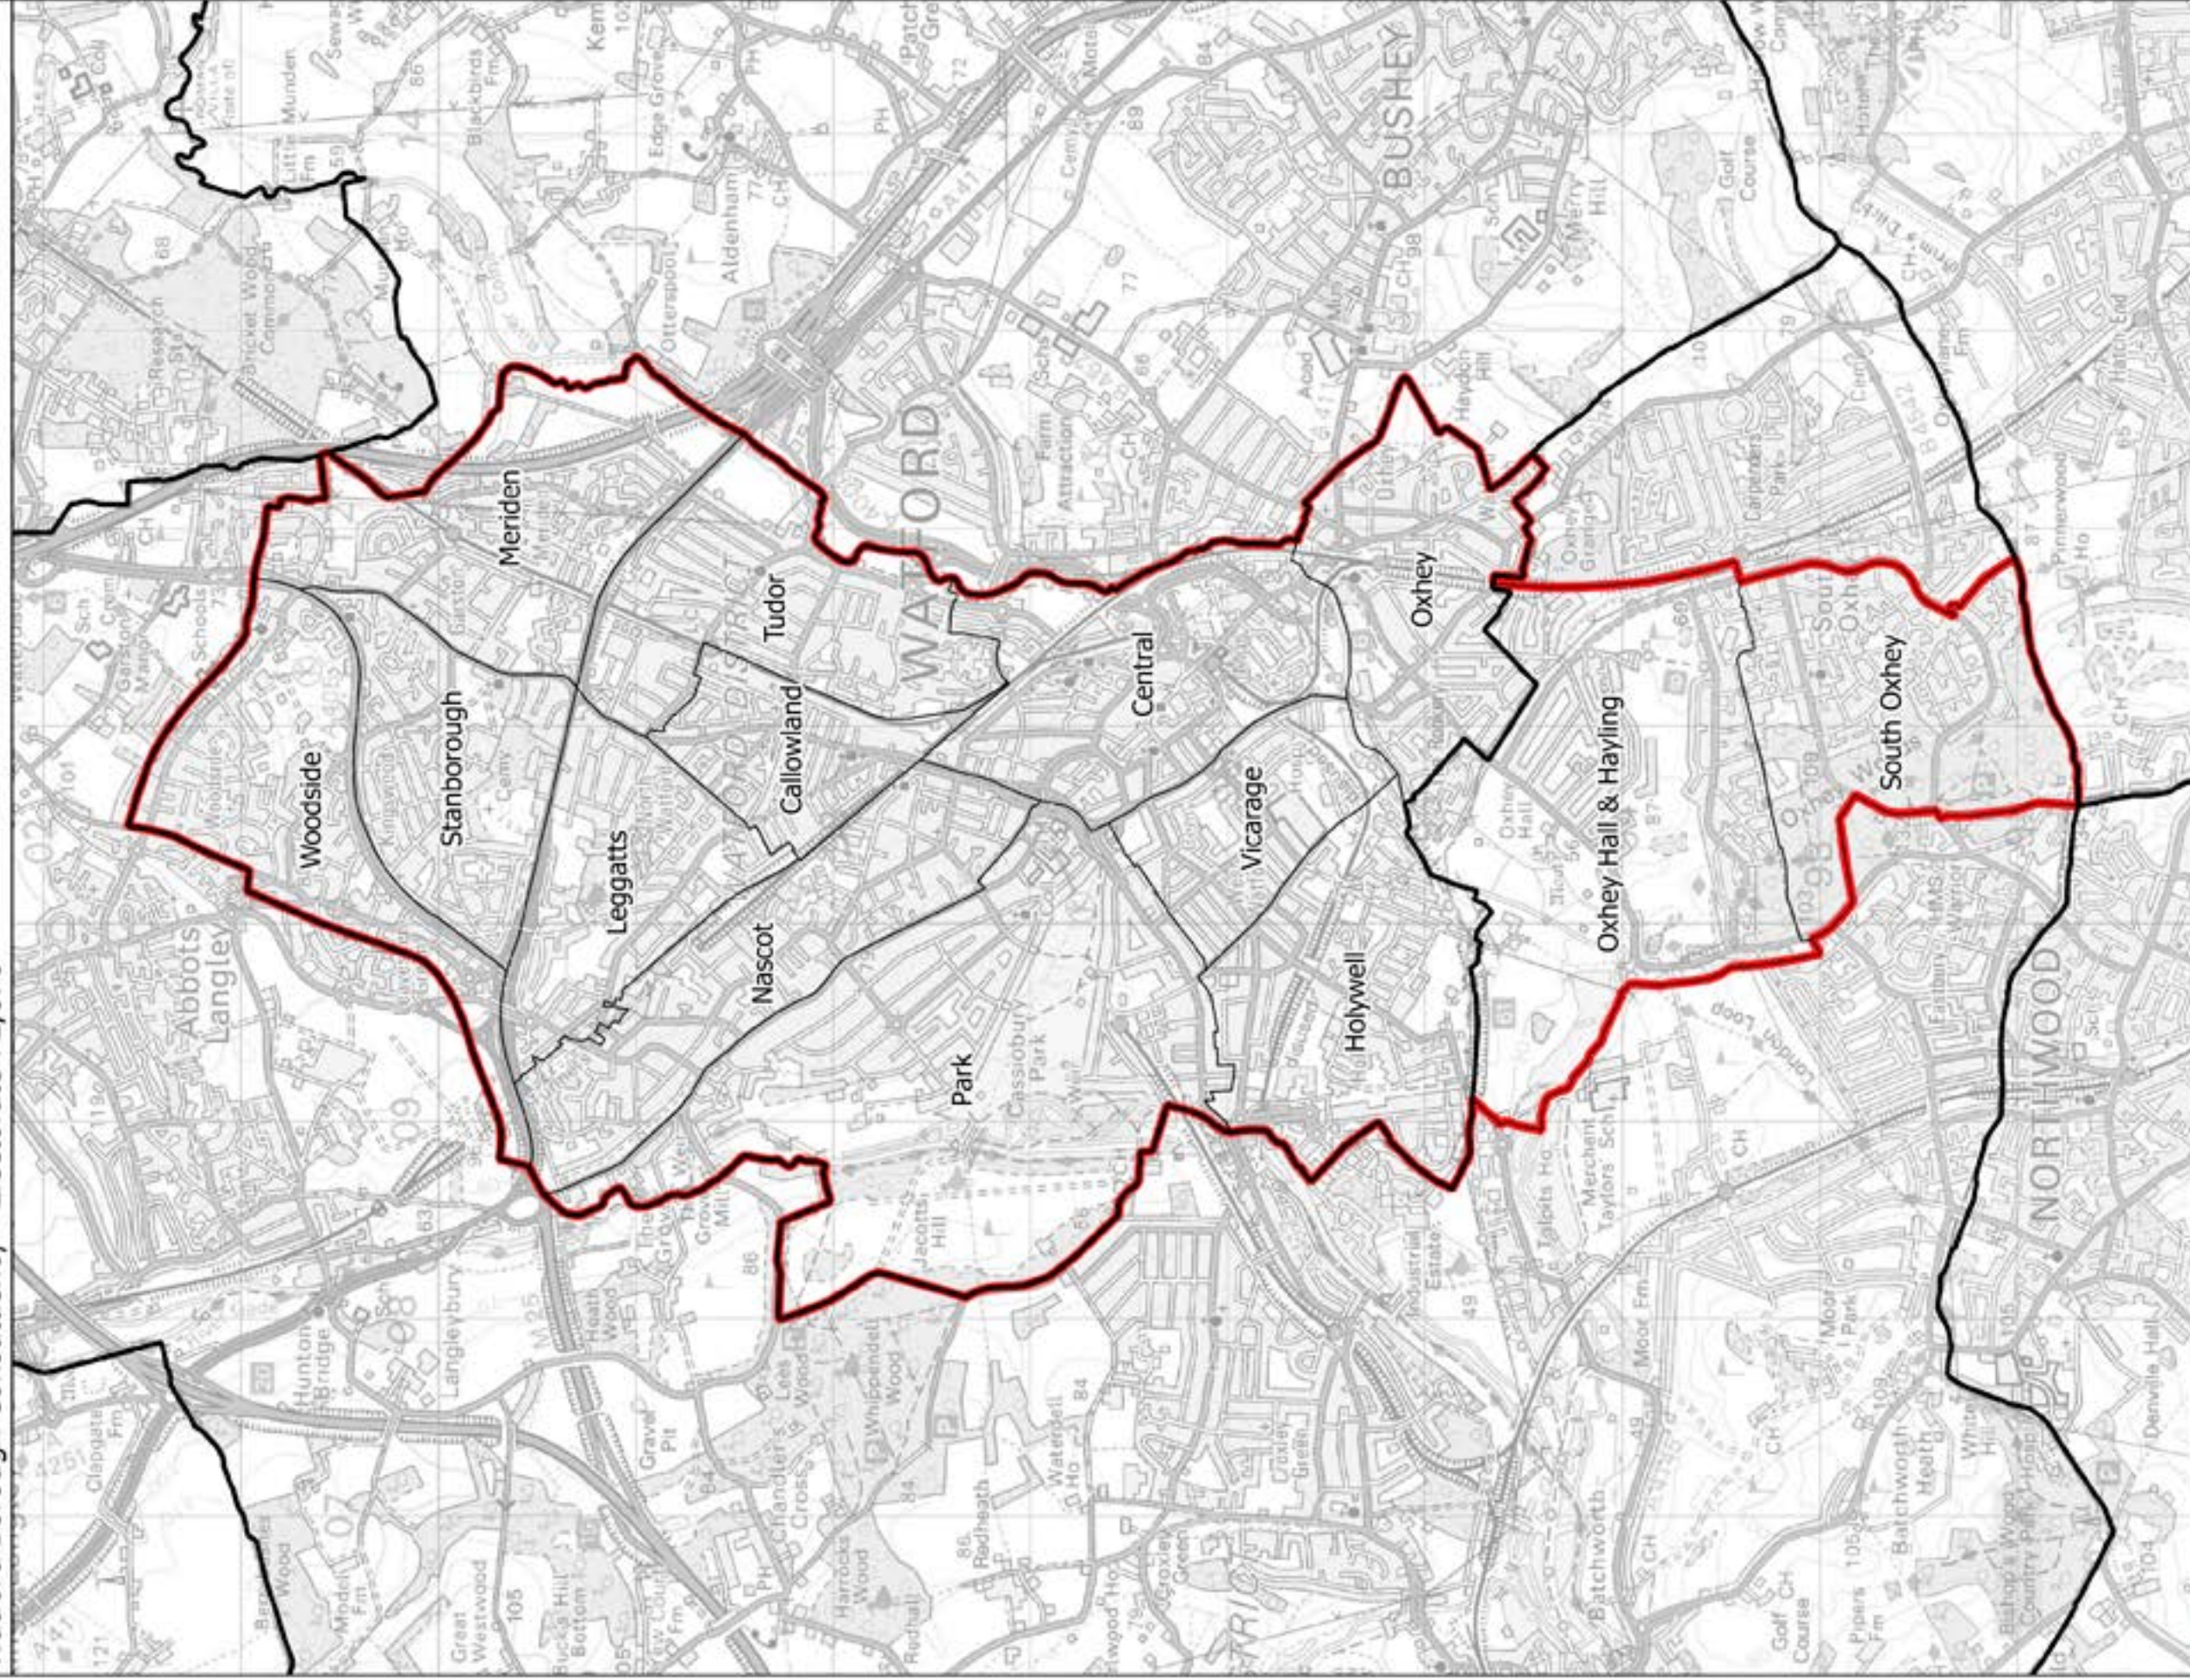

Boundary Commission for England - Initial Proposals for the Eastern Region
 Watford Borough Constituency - Electorate 72,878

— Constituency — Local authorities — Wards

This map is reproduced from Ordnance Survey material with the permission of Ordnance Survey on behalf of the controller of Her Majesty's Stationery Office (C) Crown Copyright 2016. All rights reserved. Unauthorised reproduction infringes Crown copyright and may lead to prosecution or civil proceedings. Boundary Commission for England 100018098, 2016.