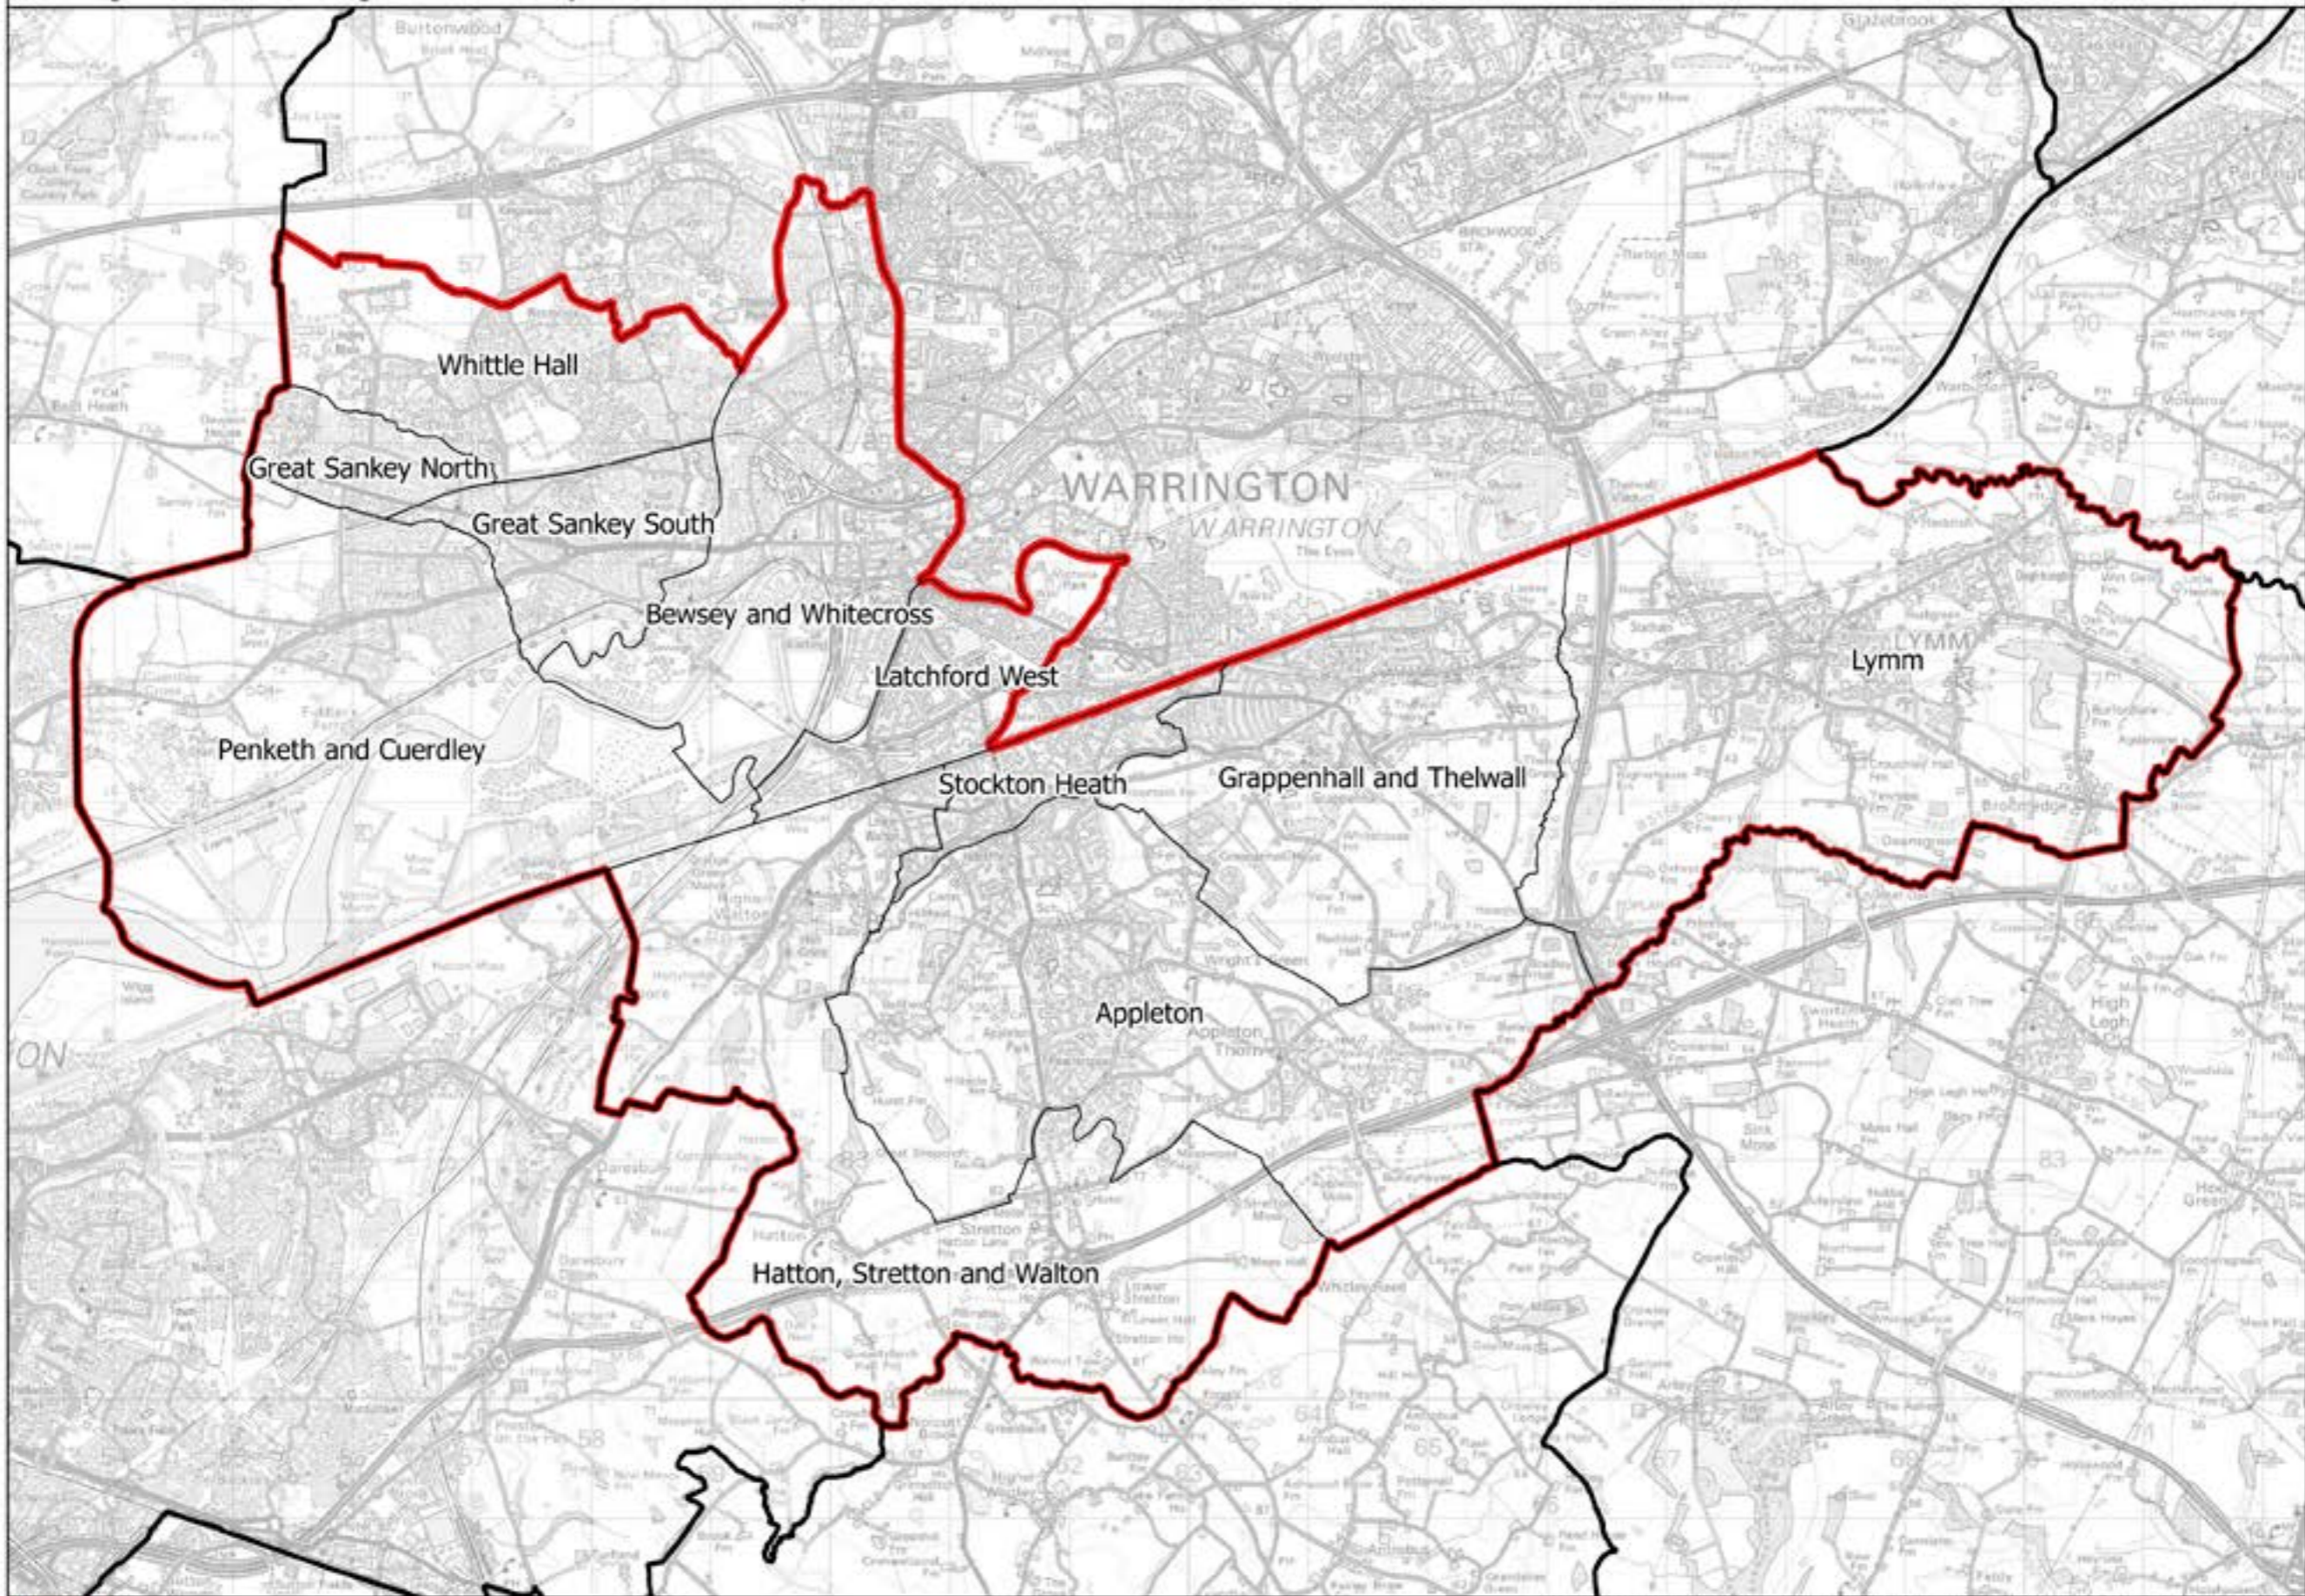

Boundary Commission for England - Initial Proposals for the North West Region
Warrington South Borough Constituency - Electorate 76,806

— Constituency
 Local authorities
 Wards

This map is reproduced from Ordnance Survey material with the permission of Ordnance Survey on behalf of the controller of Her Majesty's Stationery Office (C) Crown Copyright 2016. All rights reserved. Unauthorised reproduction infringes Crown copyright and may lead to prosecution or civil proceedings. Boundary Commission for England 100016289, 2016.