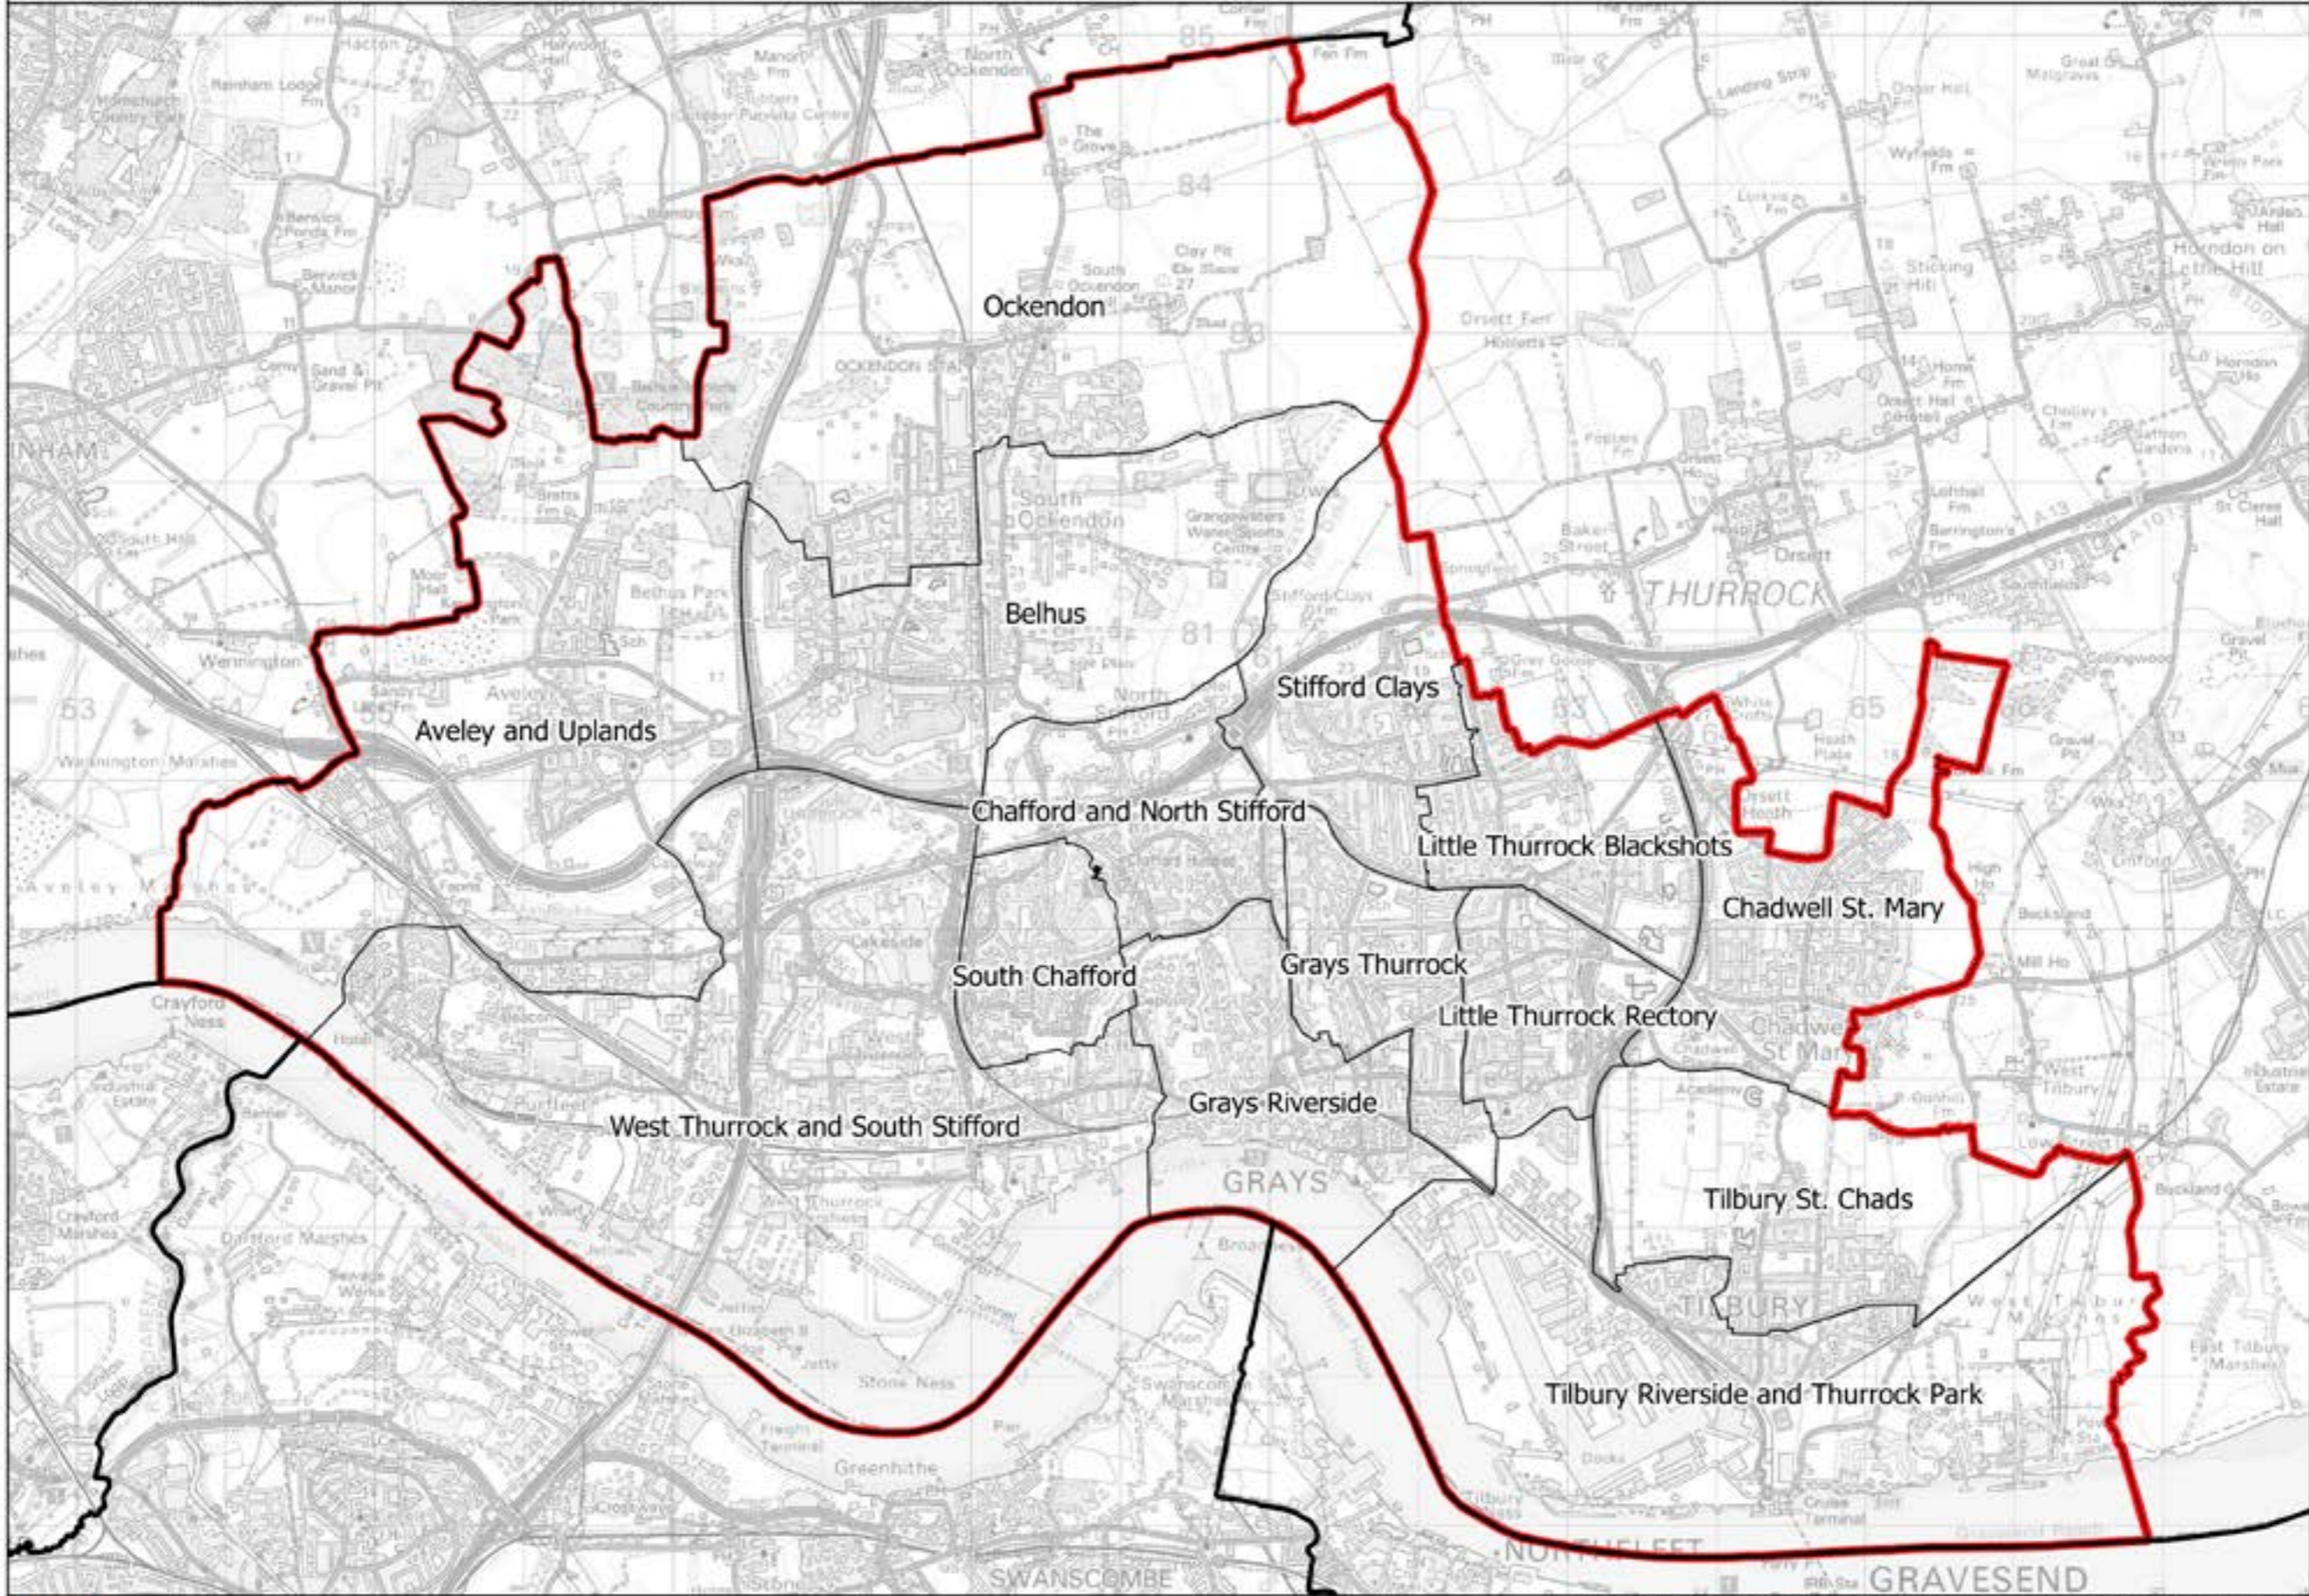

Boundary Commission for England - Initial Proposals for the Eastern Region
Thurrock Borough Constituency - Electorate 75,935

— Constituency
 Local authorities
 Wards

This map is reproduced from Ordnance Survey material with the permission of Ordnance Survey on behalf of the controller of Her Majesty's Stationery Office (C) Crown Copyright 2016. All rights reserved. Unauthorised reproduction infringes Crown copyright and may lead to prosecution or civil proceedings. Boundary Commission for England 100016289, 2016.