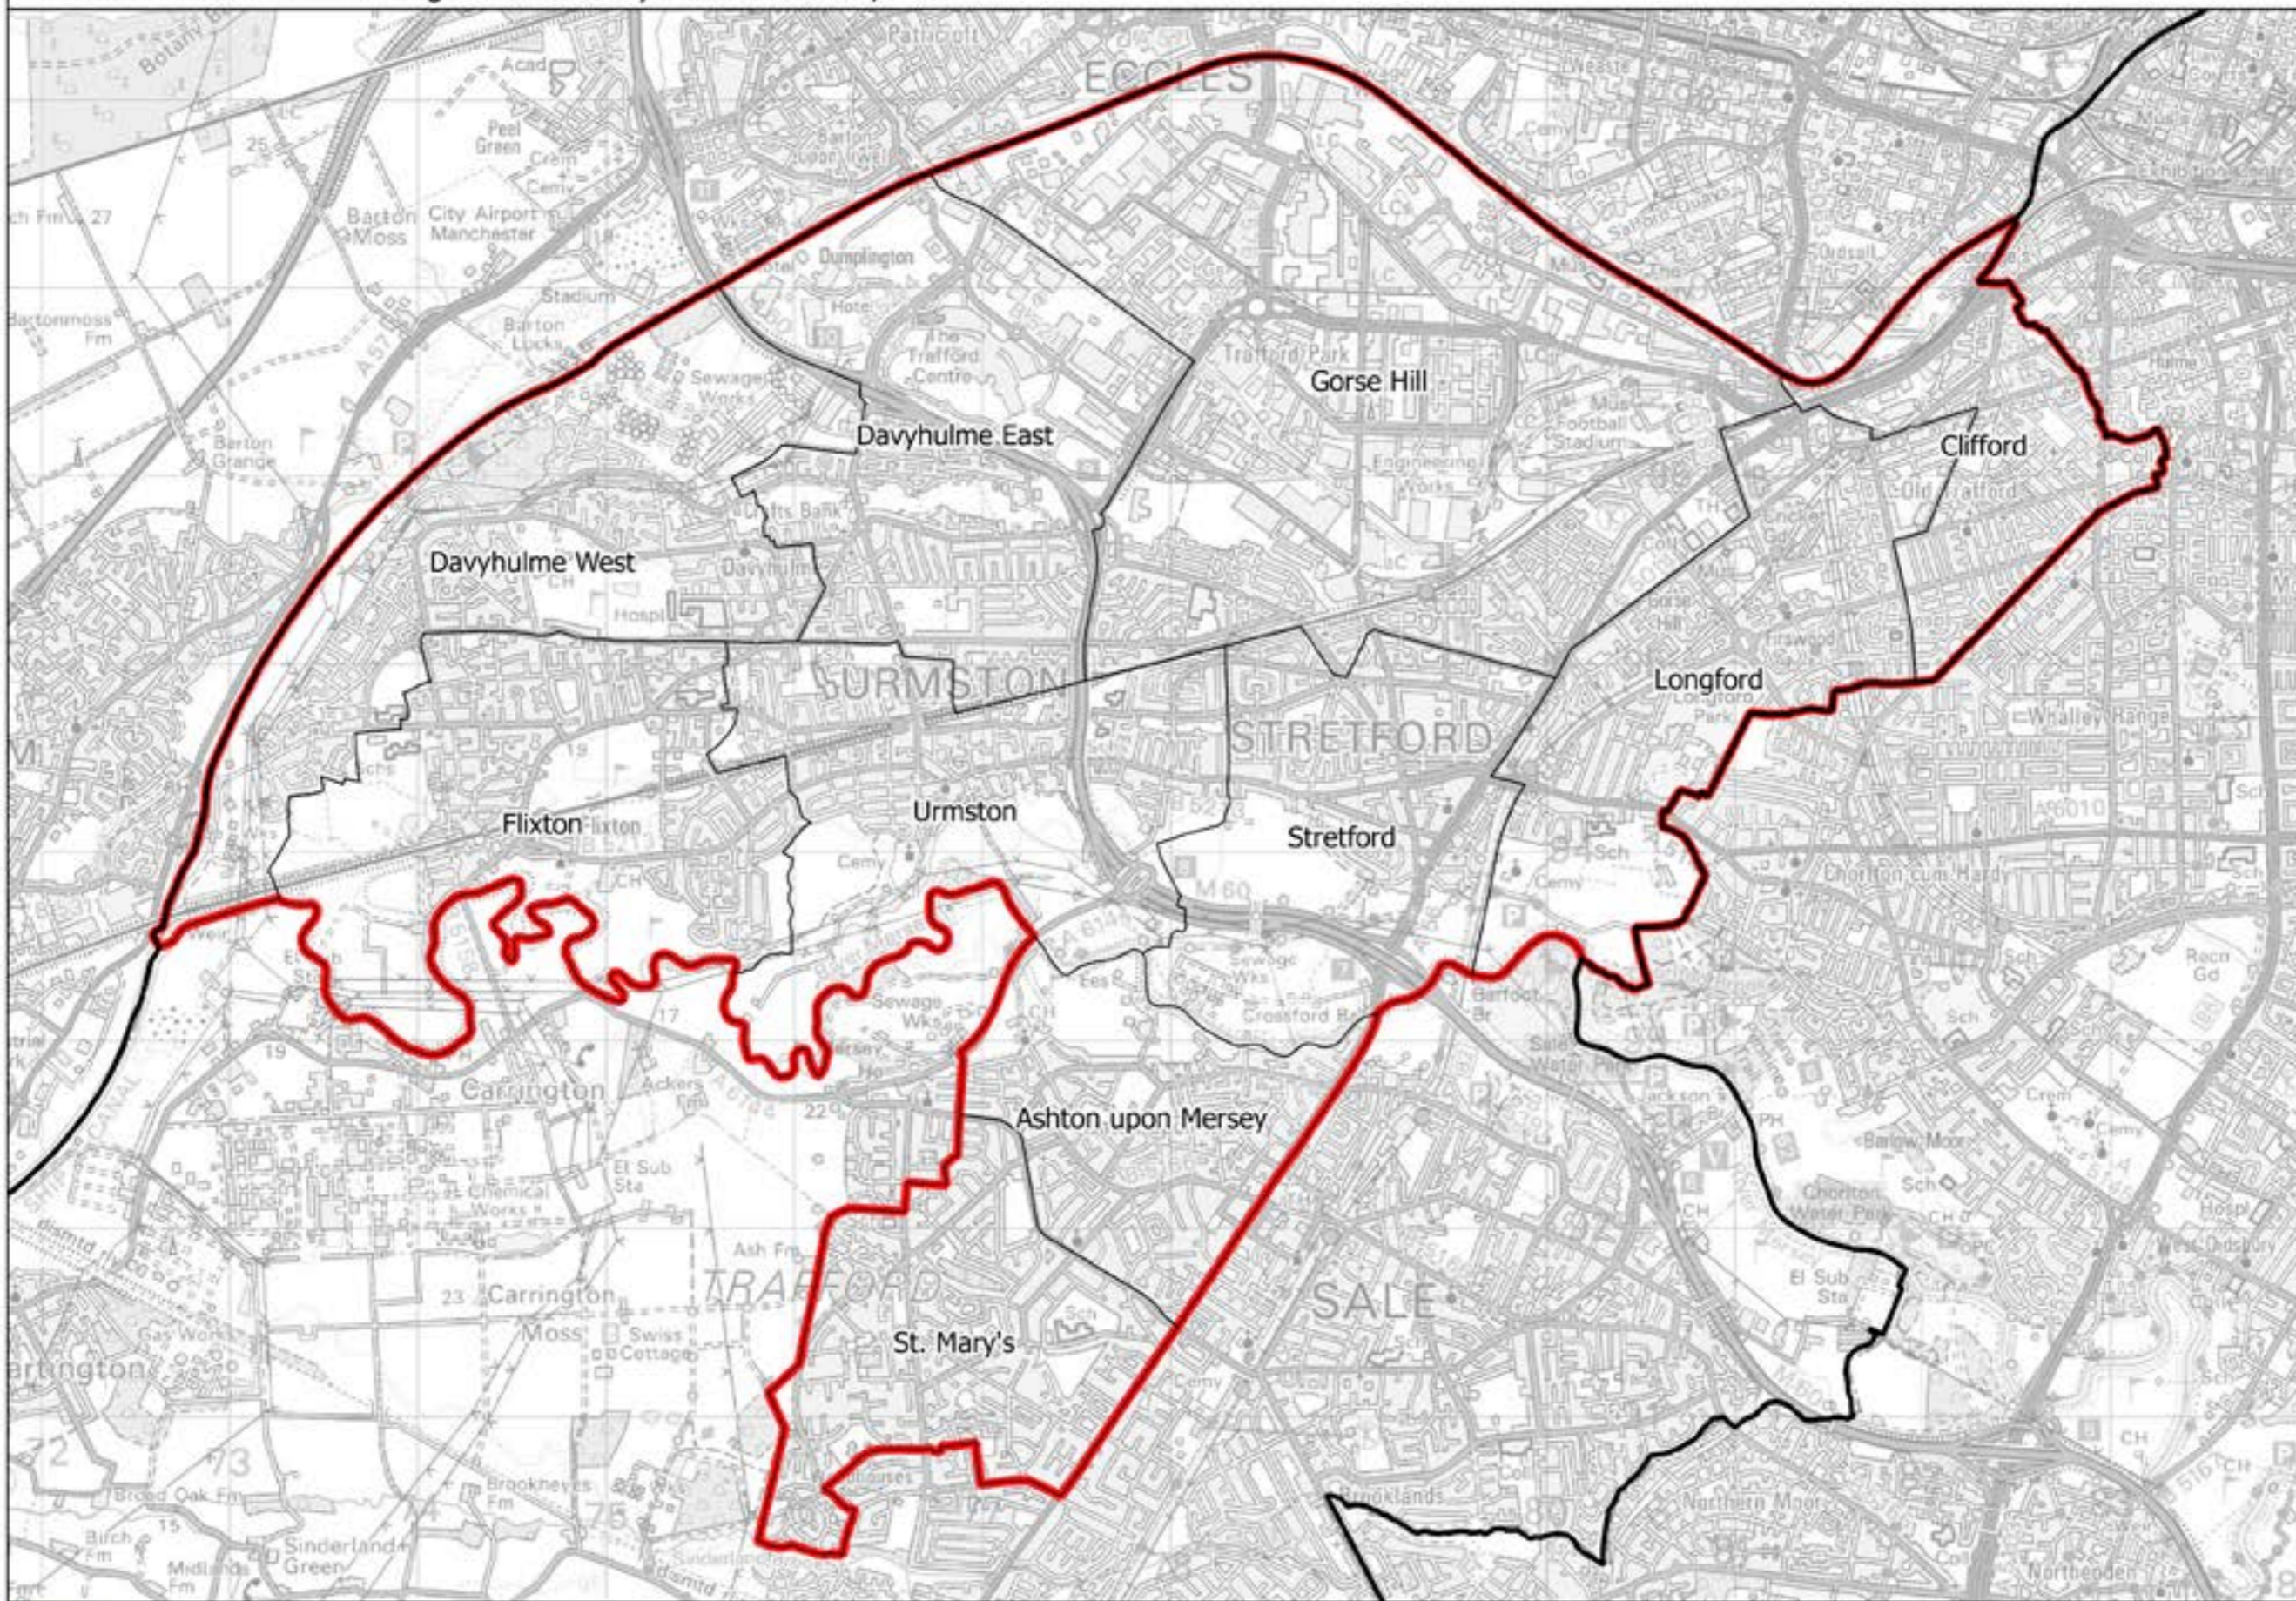

Boundary Commission for England - Initial Proposals for the North West Region
Stretford and Urmston Borough Constituency - Electorate 76,104

— Constituency
 — Local authorities
 — Wards

This map is reproduced from Ordnance Survey material with the permission of Ordnance Survey on behalf of the controller of Her Majesty's Stationery Office (C) Crown Copyright 2016. All rights reserved. Unauthorised reproduction infringes Crown copyright and may lead to prosecution or civil proceedings. Boundary Commission for England 100016289, 2016.