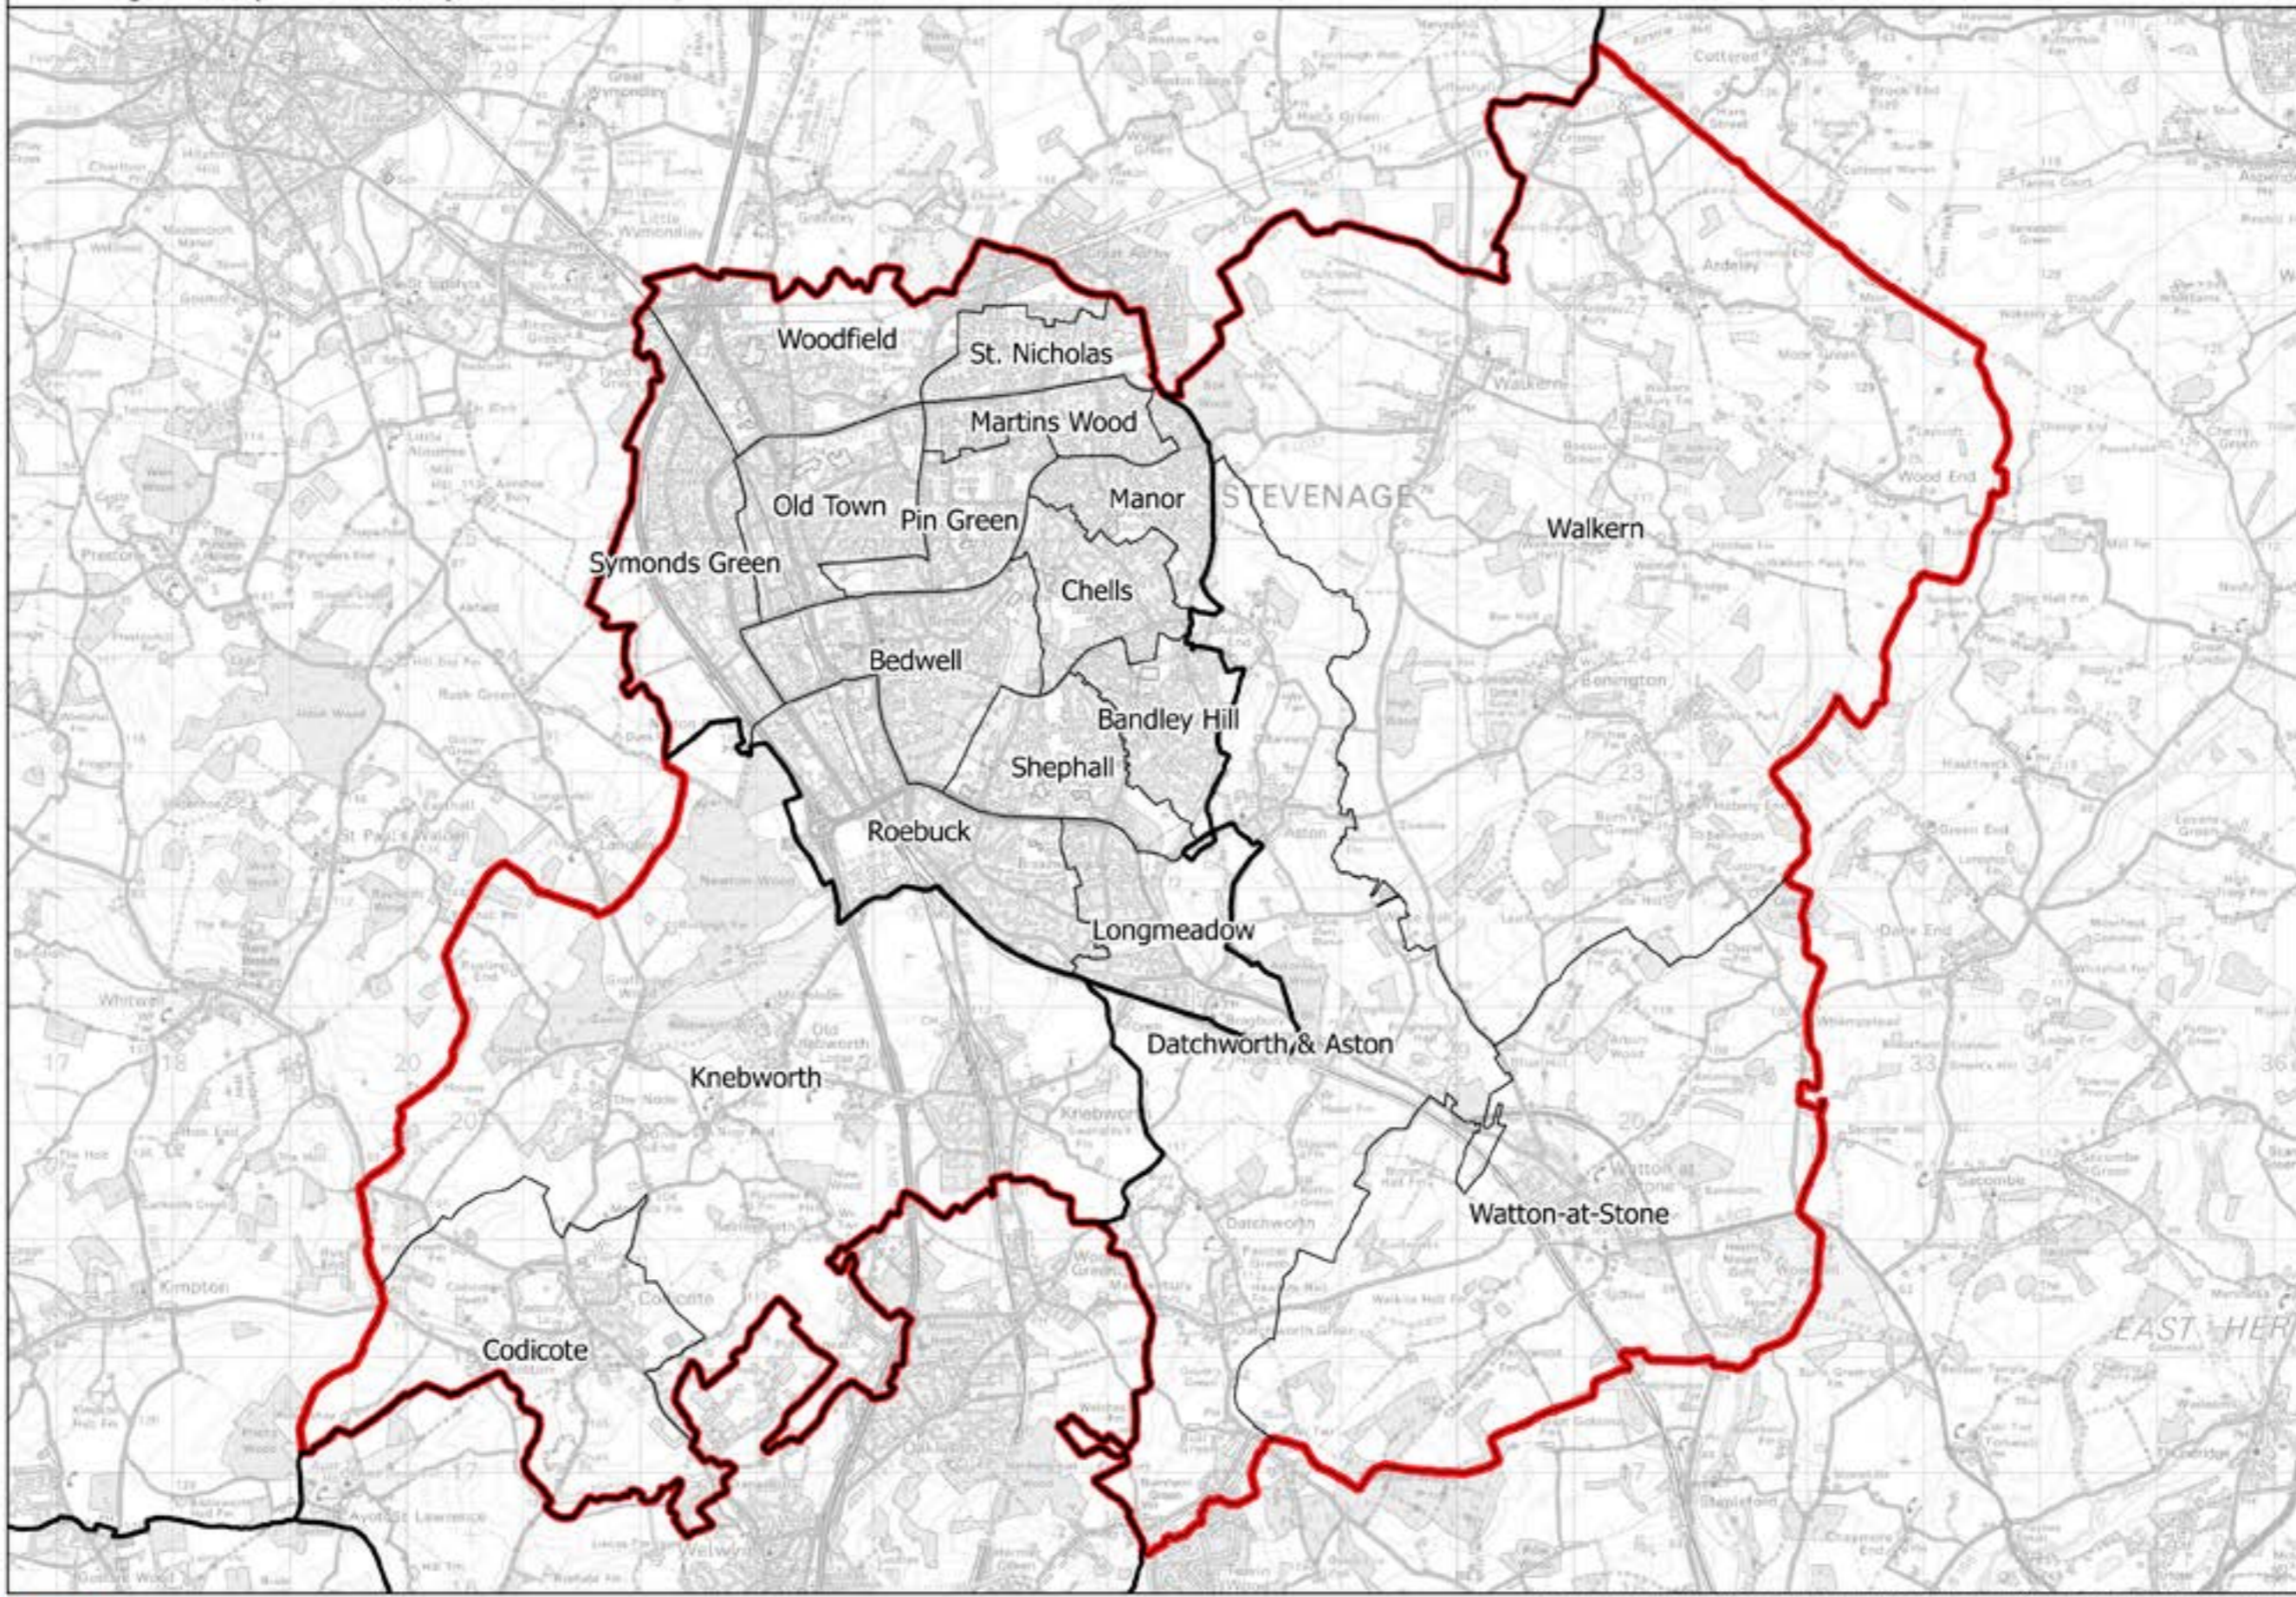

### Boundary Commission for England - Initial Proposals for the Eastern Region Stevenage County Constituency - Electorate 71,525

— Constituency    — Local authorities    — Wards

This map is reproduced from Ordnance Survey material with the permission of Ordnance Survey on behalf of the controller of Her Majesty's Stationery Office (C) Crown Copyright 2016. All rights reserved. Unauthorised reproduction infringes Crown copyright and may lead to prosecution or civil proceedings. Boundary Commission for England 100018289, 2016.