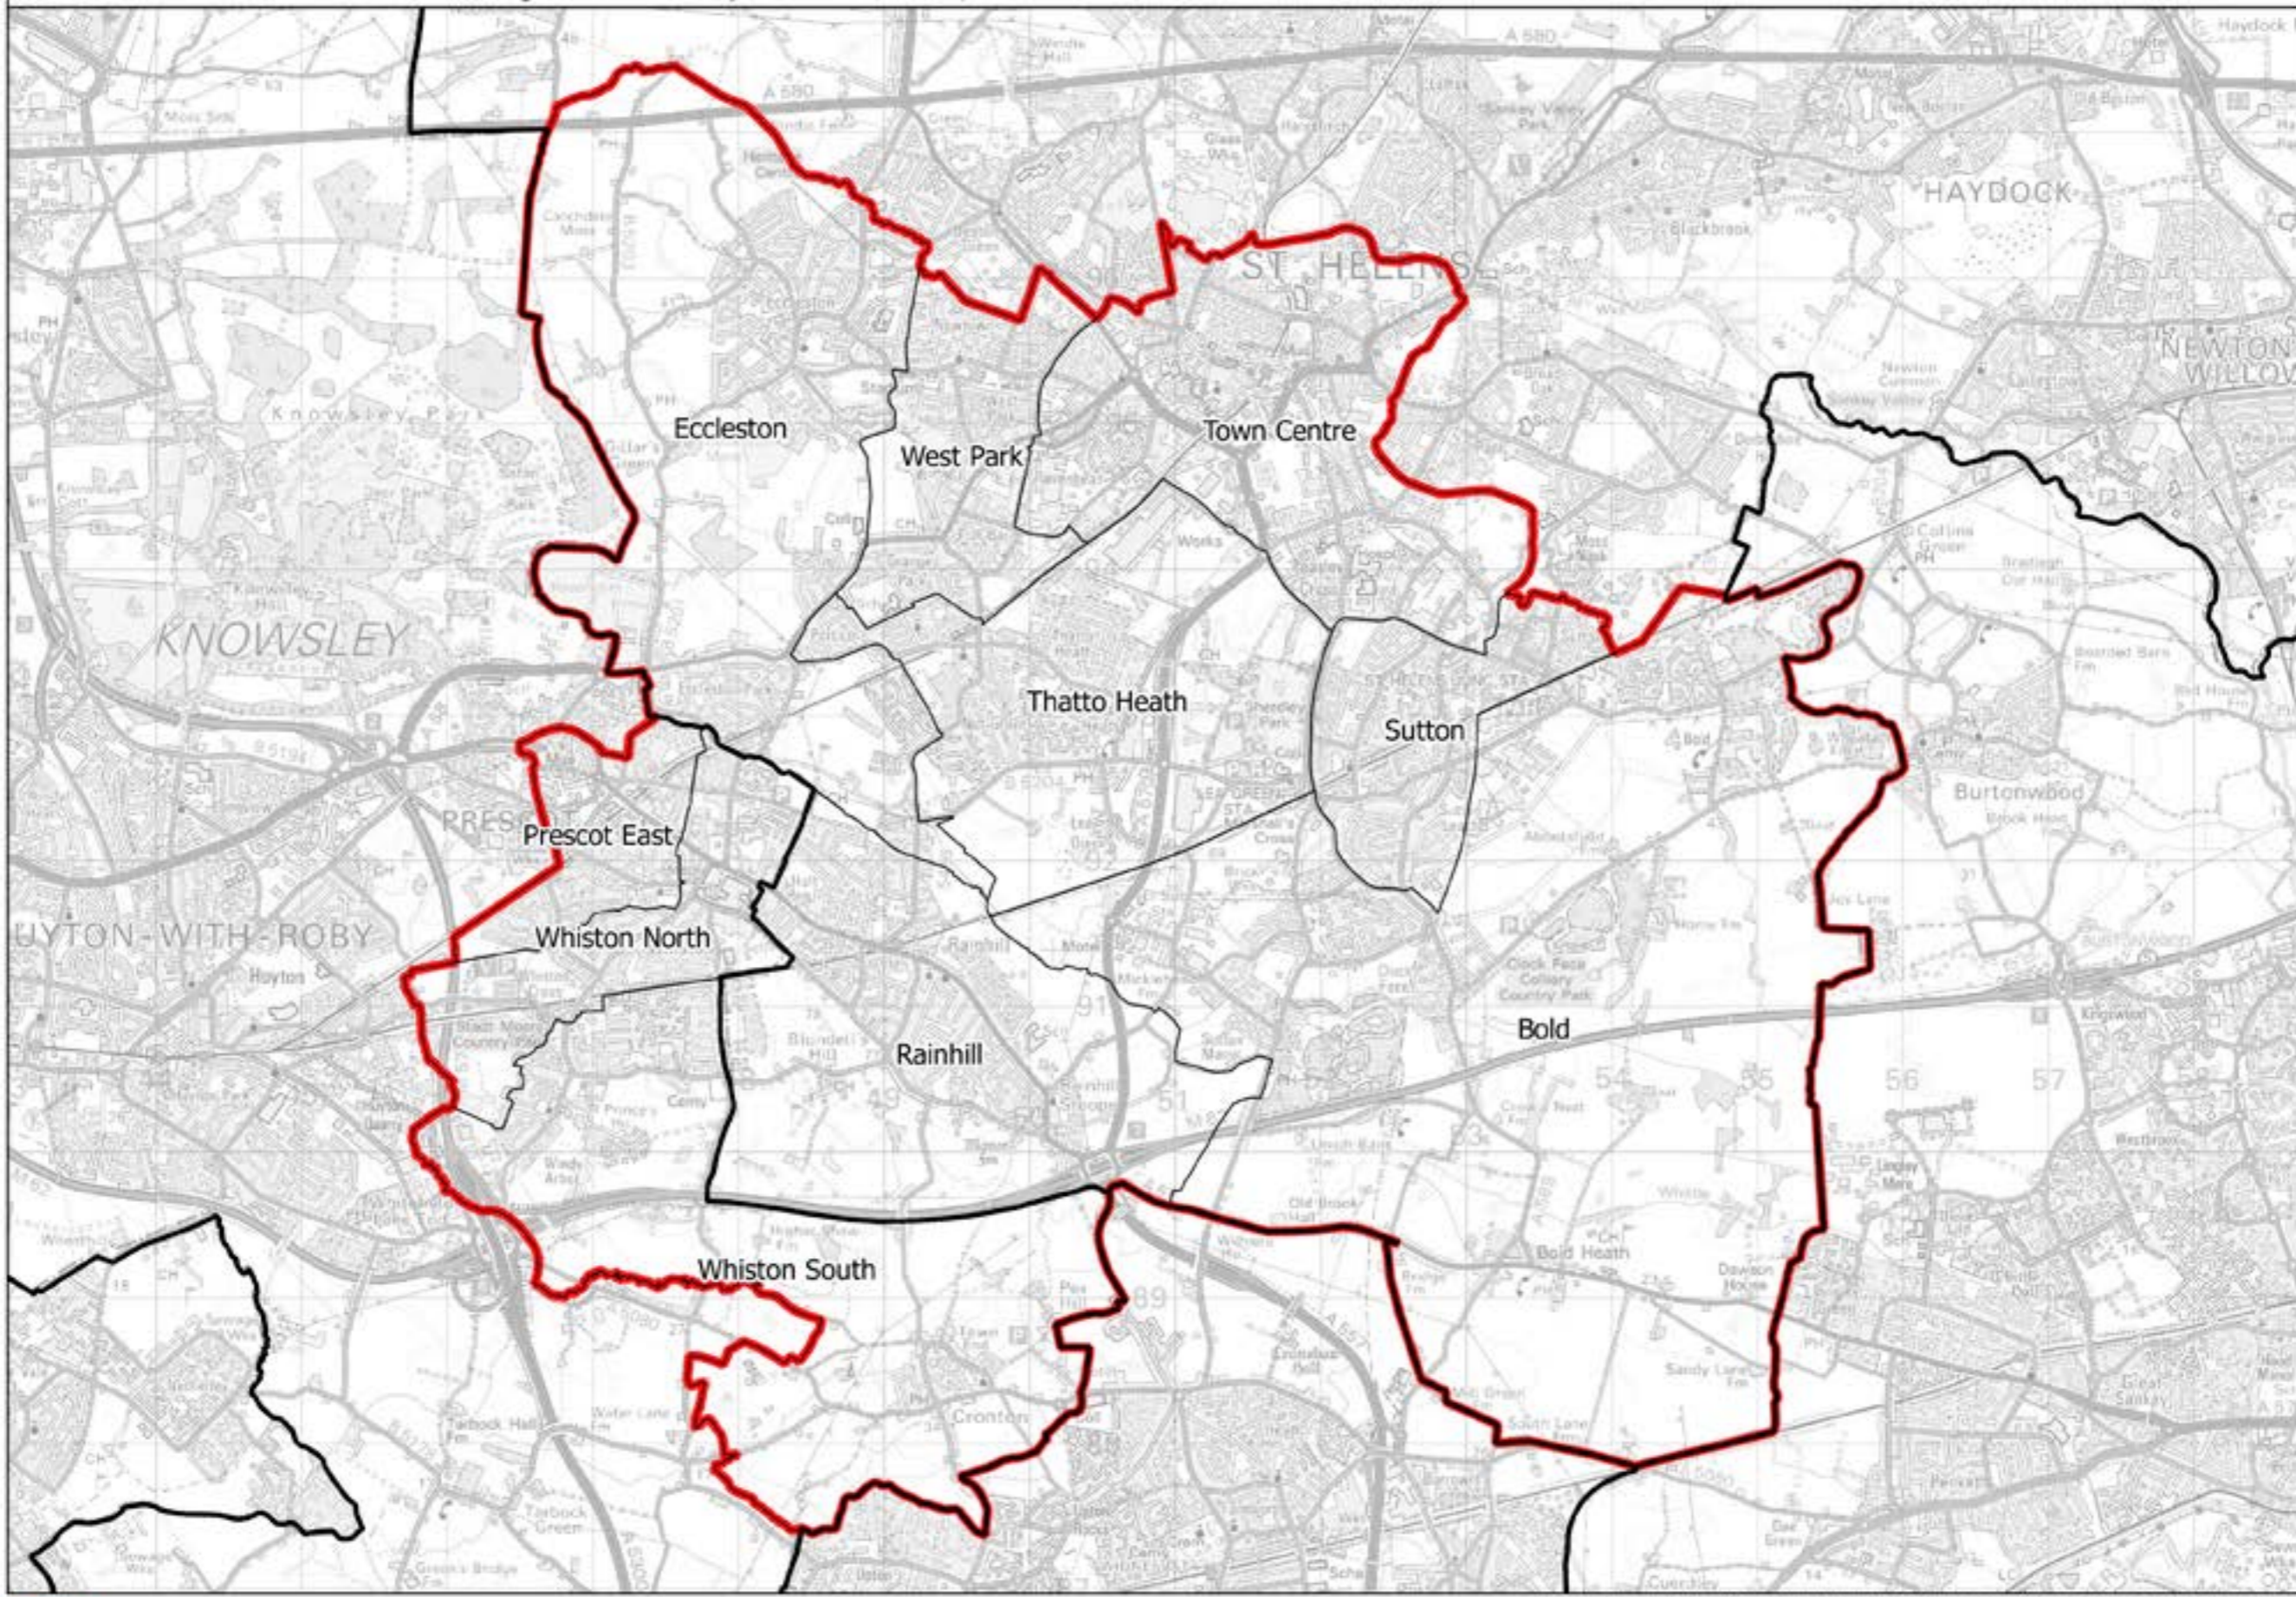

Boundary Commission for England - Initial Proposals for the North West Region St Helens South and Whiston Borough Constituency - Electorate 74,885

— Constituency — Local authorities — Wards

This map is reproduced from Ordnance Survey material with the permission of Ordnance Survey on behalf of the controller of Her Majesty's Stationery Office (C) Crown Copyright 2016. All rights reserved. Unauthorised reproduction infringes Crown copyright and may lead to prosecution or civil proceedings. Boundary Commission for England 100010209, 2016.

St Helens South and Whiston BC