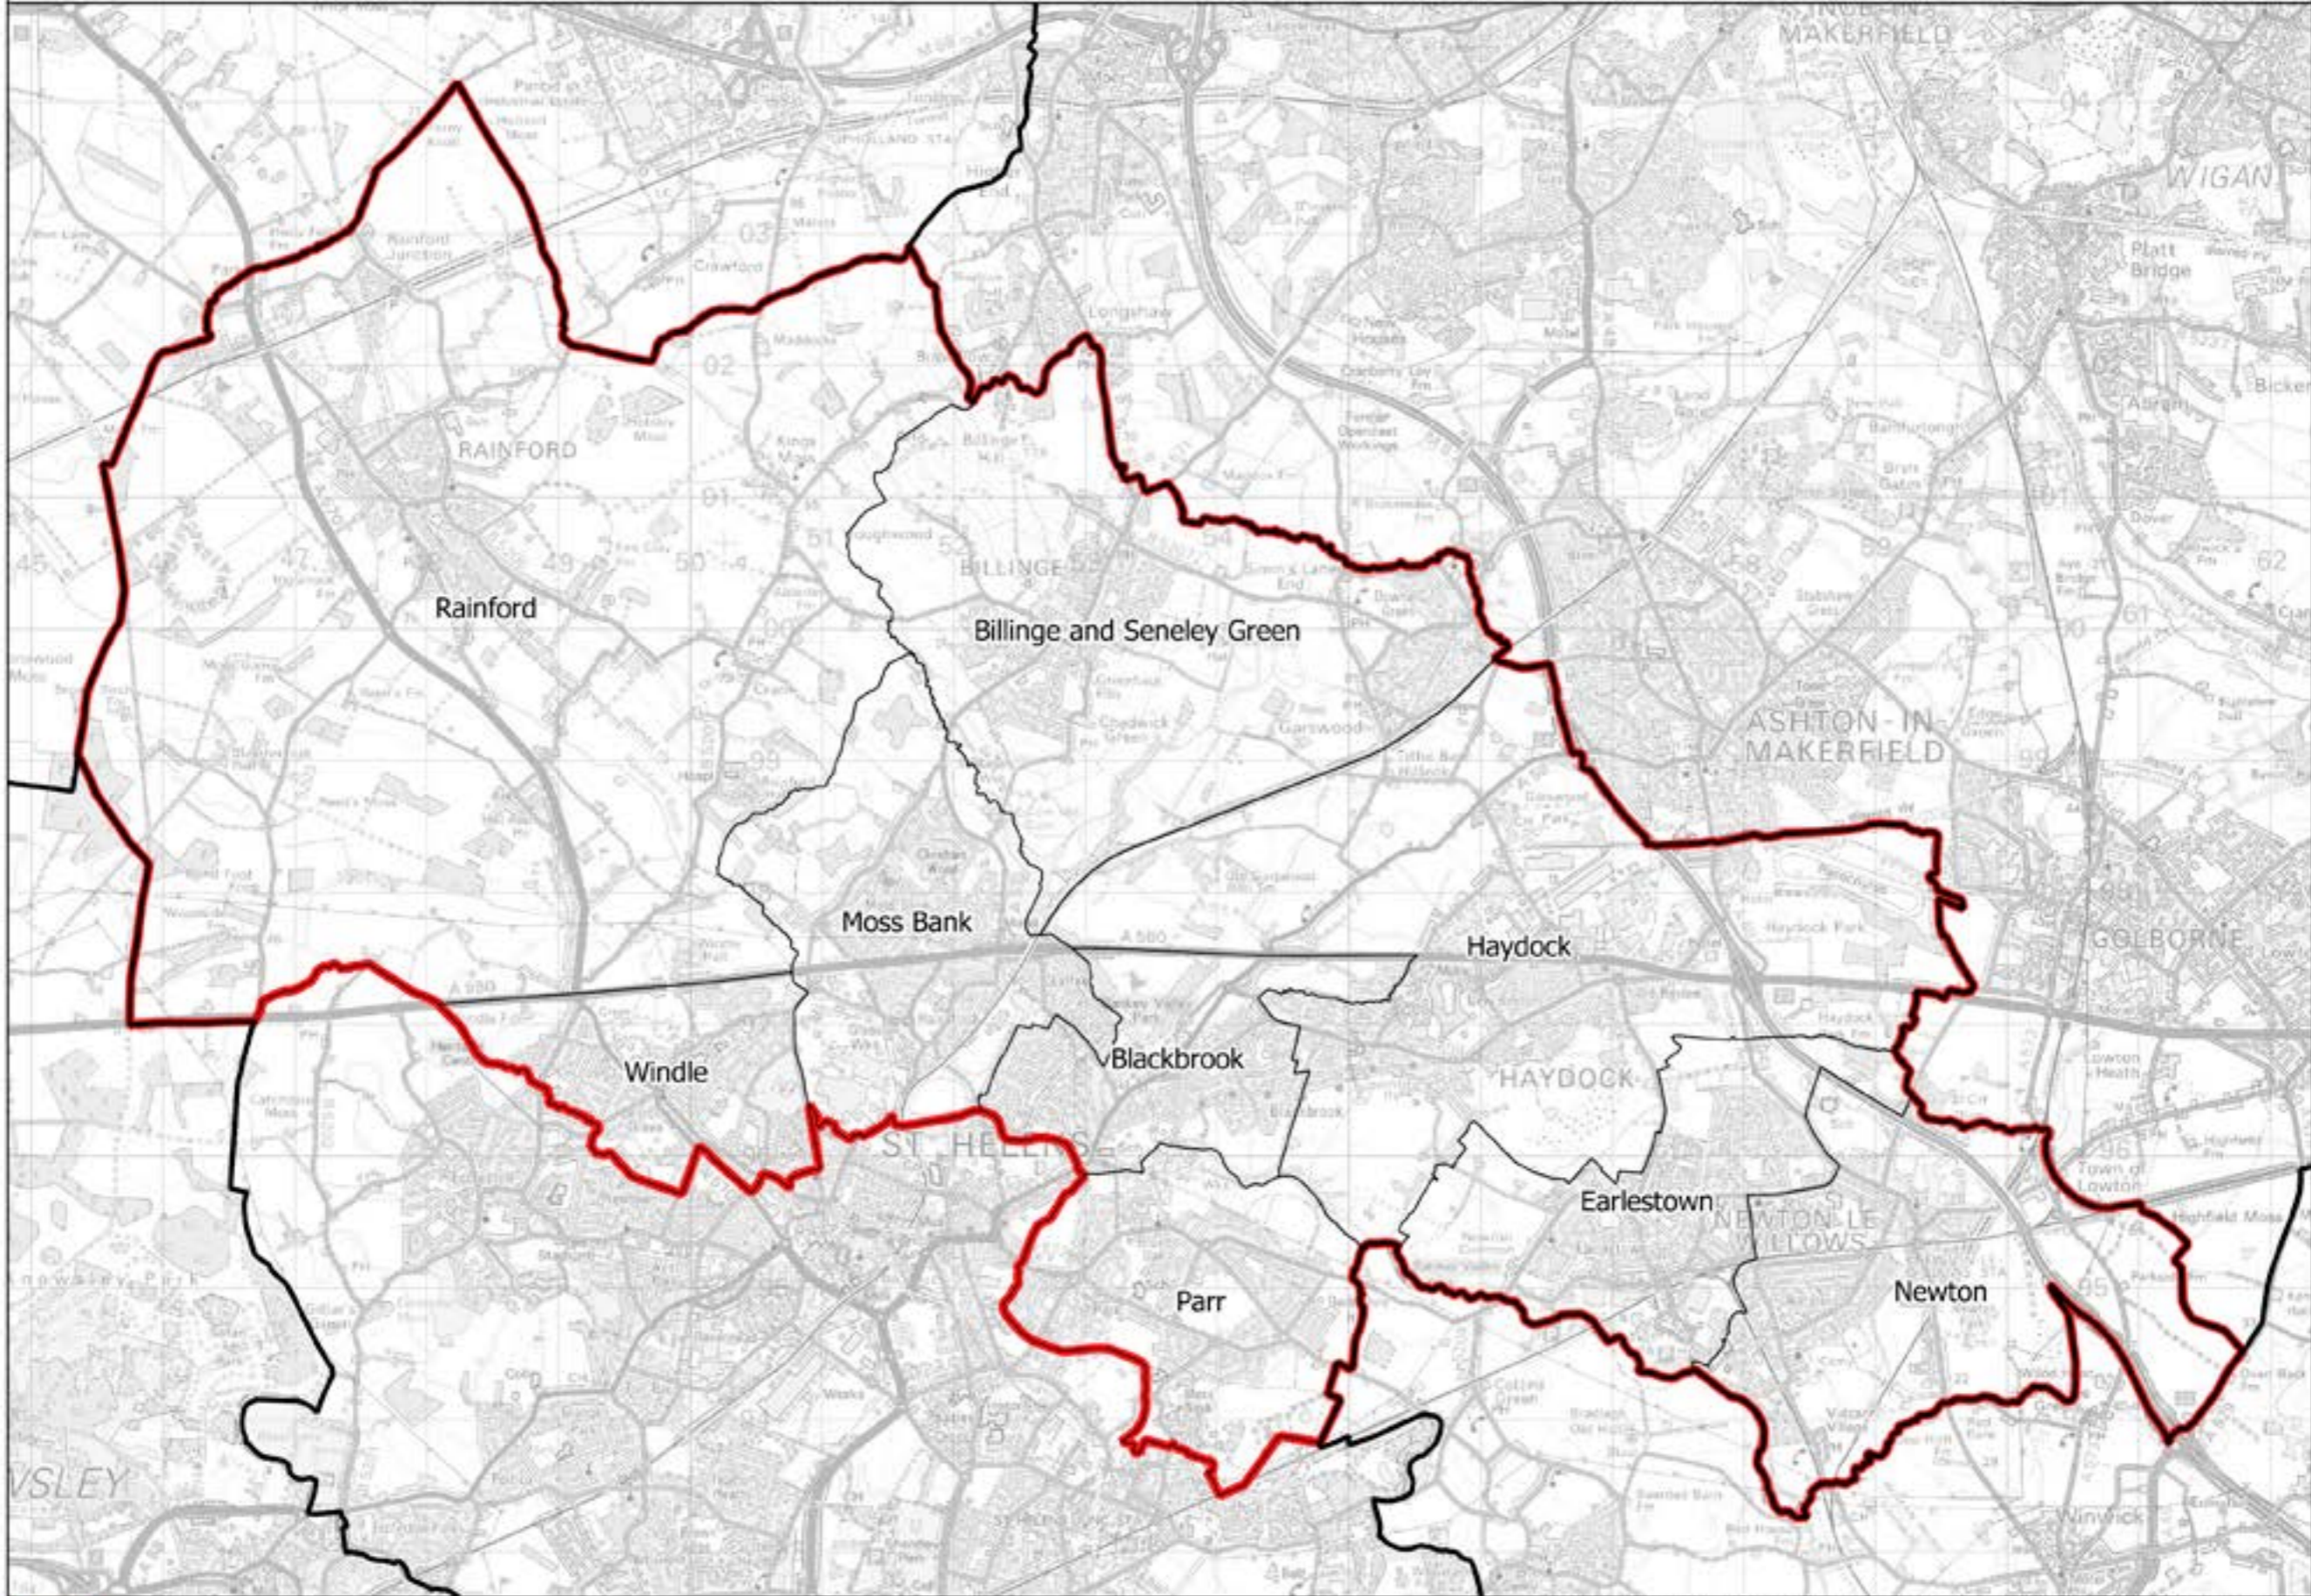

Boundary Commission for England - Initial Proposals for the North West Region
St Helens North Borough Constituency - Electorate 72,060

— Constituency — Local authorities — Wards

This map is reproduced from Ordnance Survey material with the permission of Ordnance Survey on behalf of the controller of Her Majesty's Stationery Office (C) Crown Copyright 2016. All rights reserved. Unauthorised reproduction infringes Crown copyright and may lead to prosecution or civil proceedings. Boundary Commission for England 100016289, 2016.