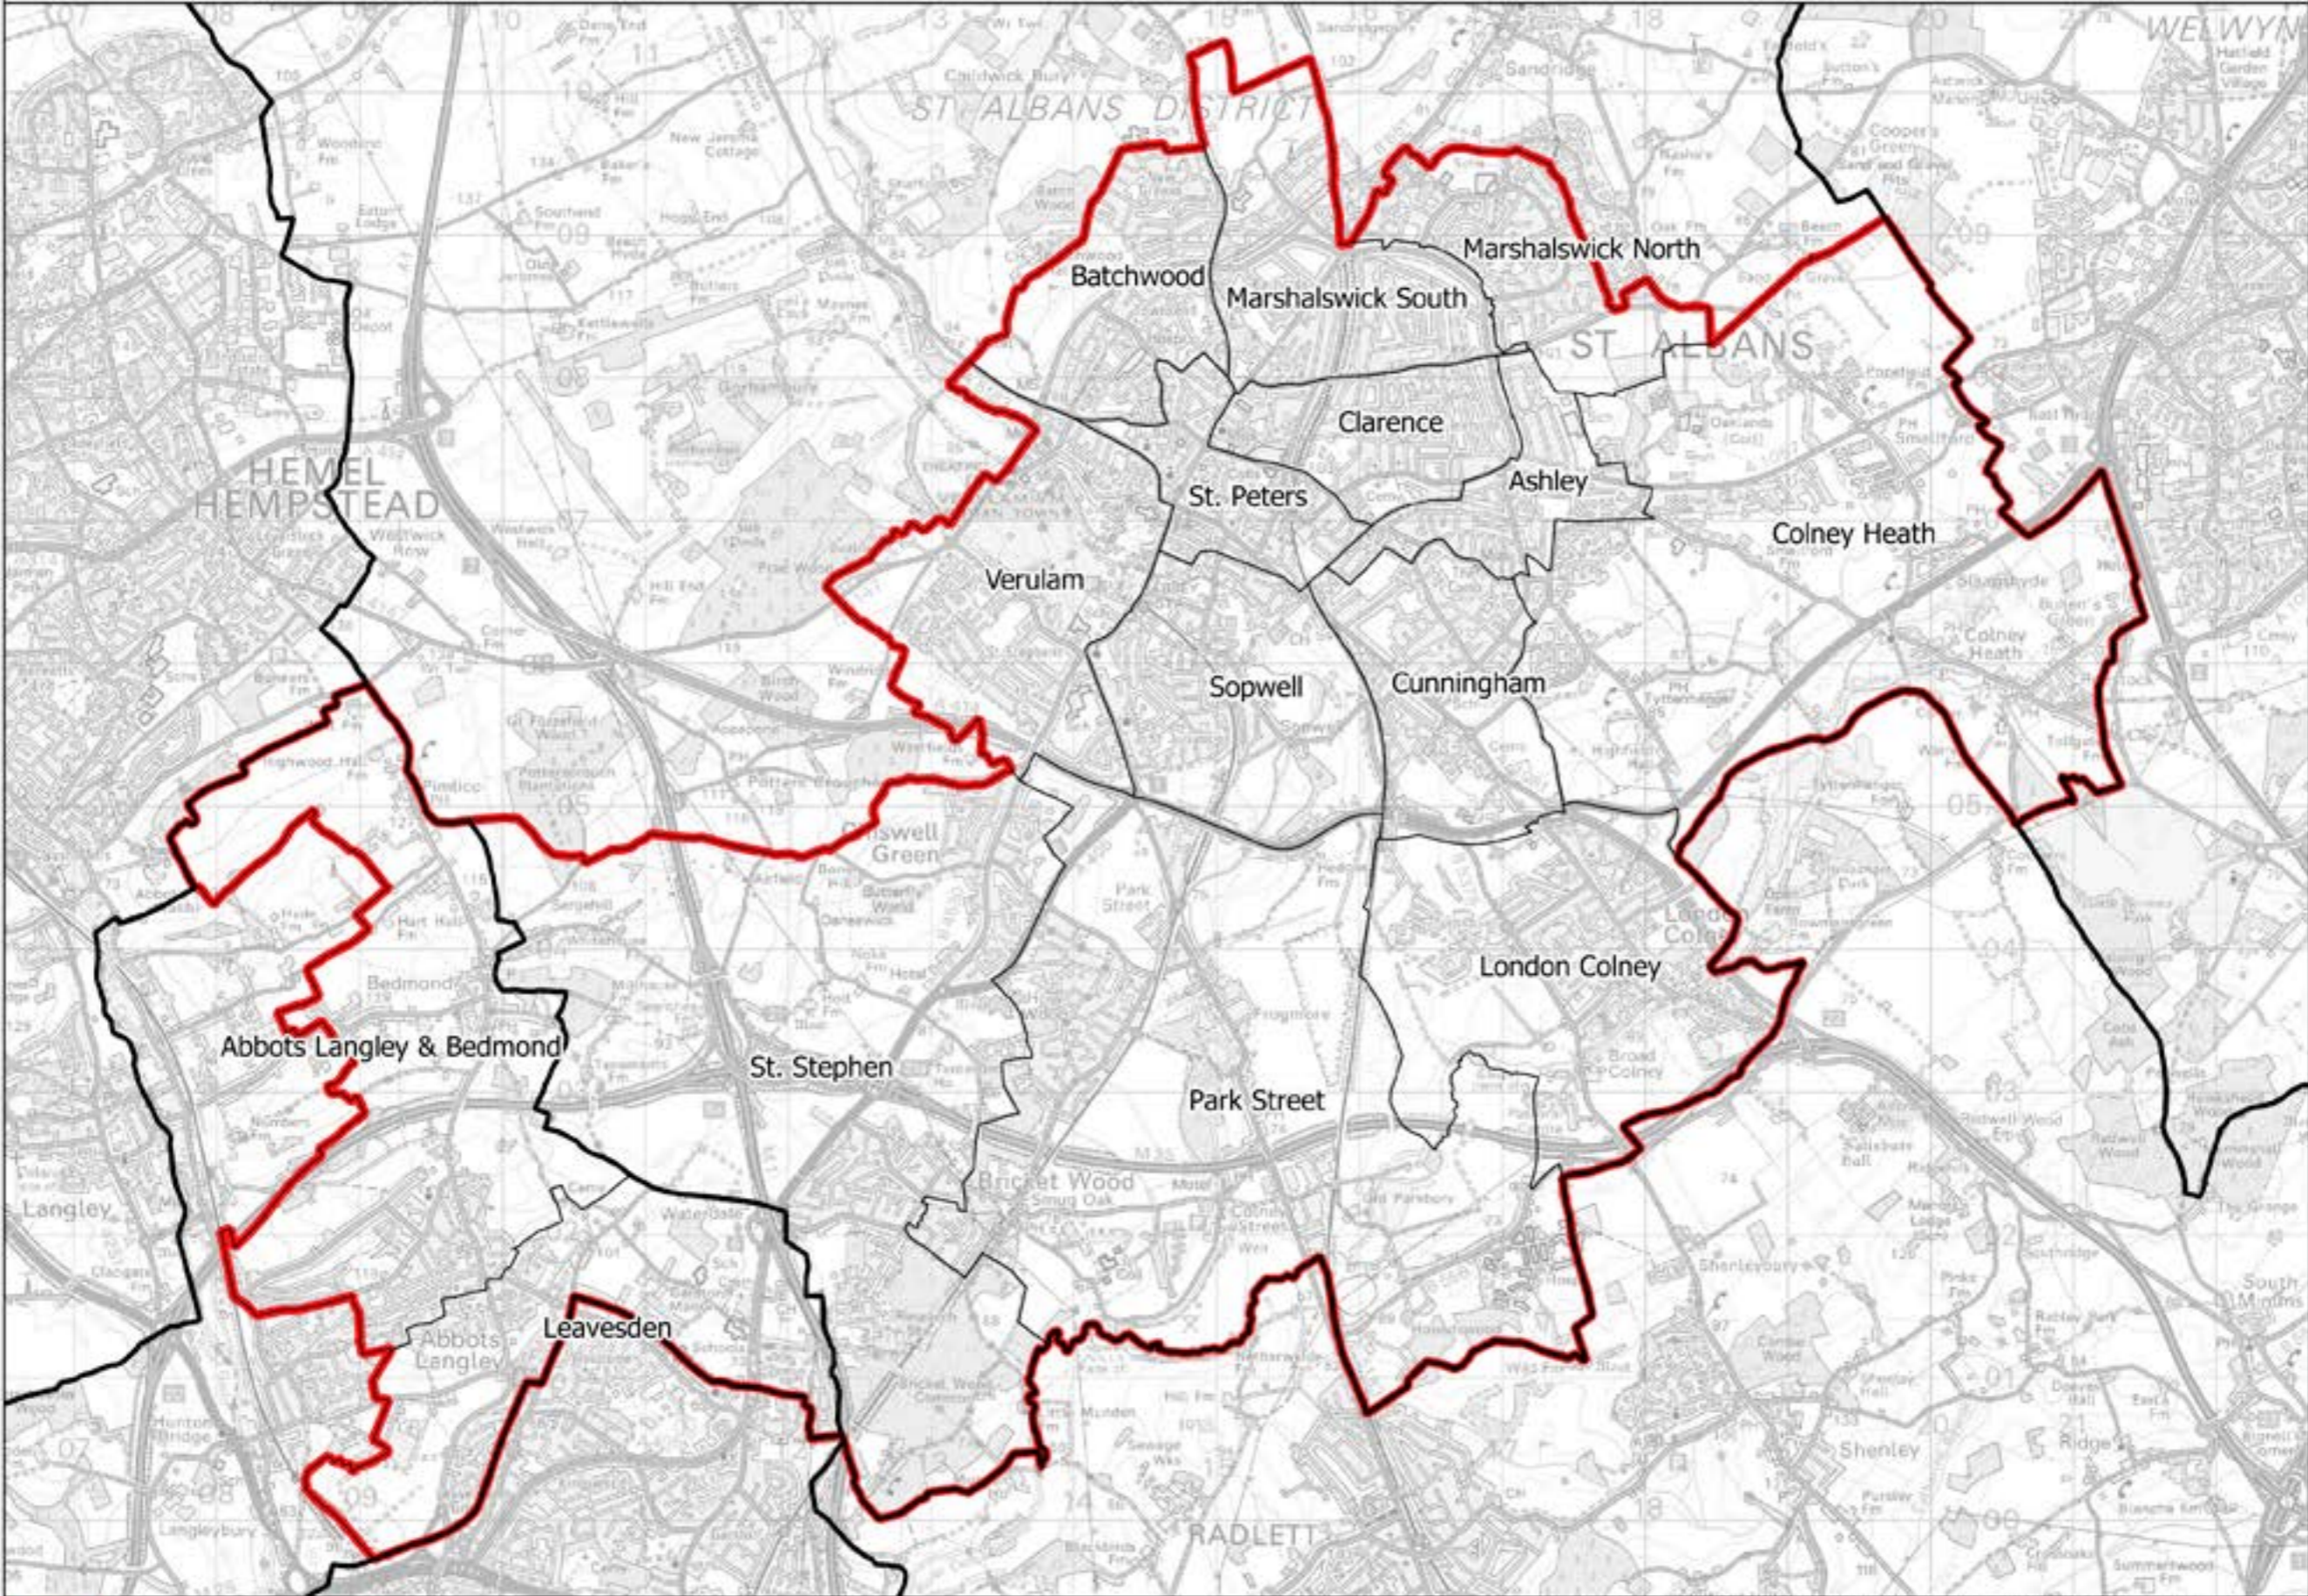

Boundary Commission for England - Initial Proposals for the Eastern Region
St Albans County Constituency - Electorate 77,182

— Constituency
 Local authorities
 Wards

This map is reproduced from Ordnance Survey material with the permission of Ordnance Survey on behalf of the controller of Her Majesty's Stationery Office (C) Crown Copyright 2016. All rights reserved. Unauthorised reproduction infringes Crown copyright and may lead to prosecution or civil proceedings. Boundary Commission for England 100016289, 2016.