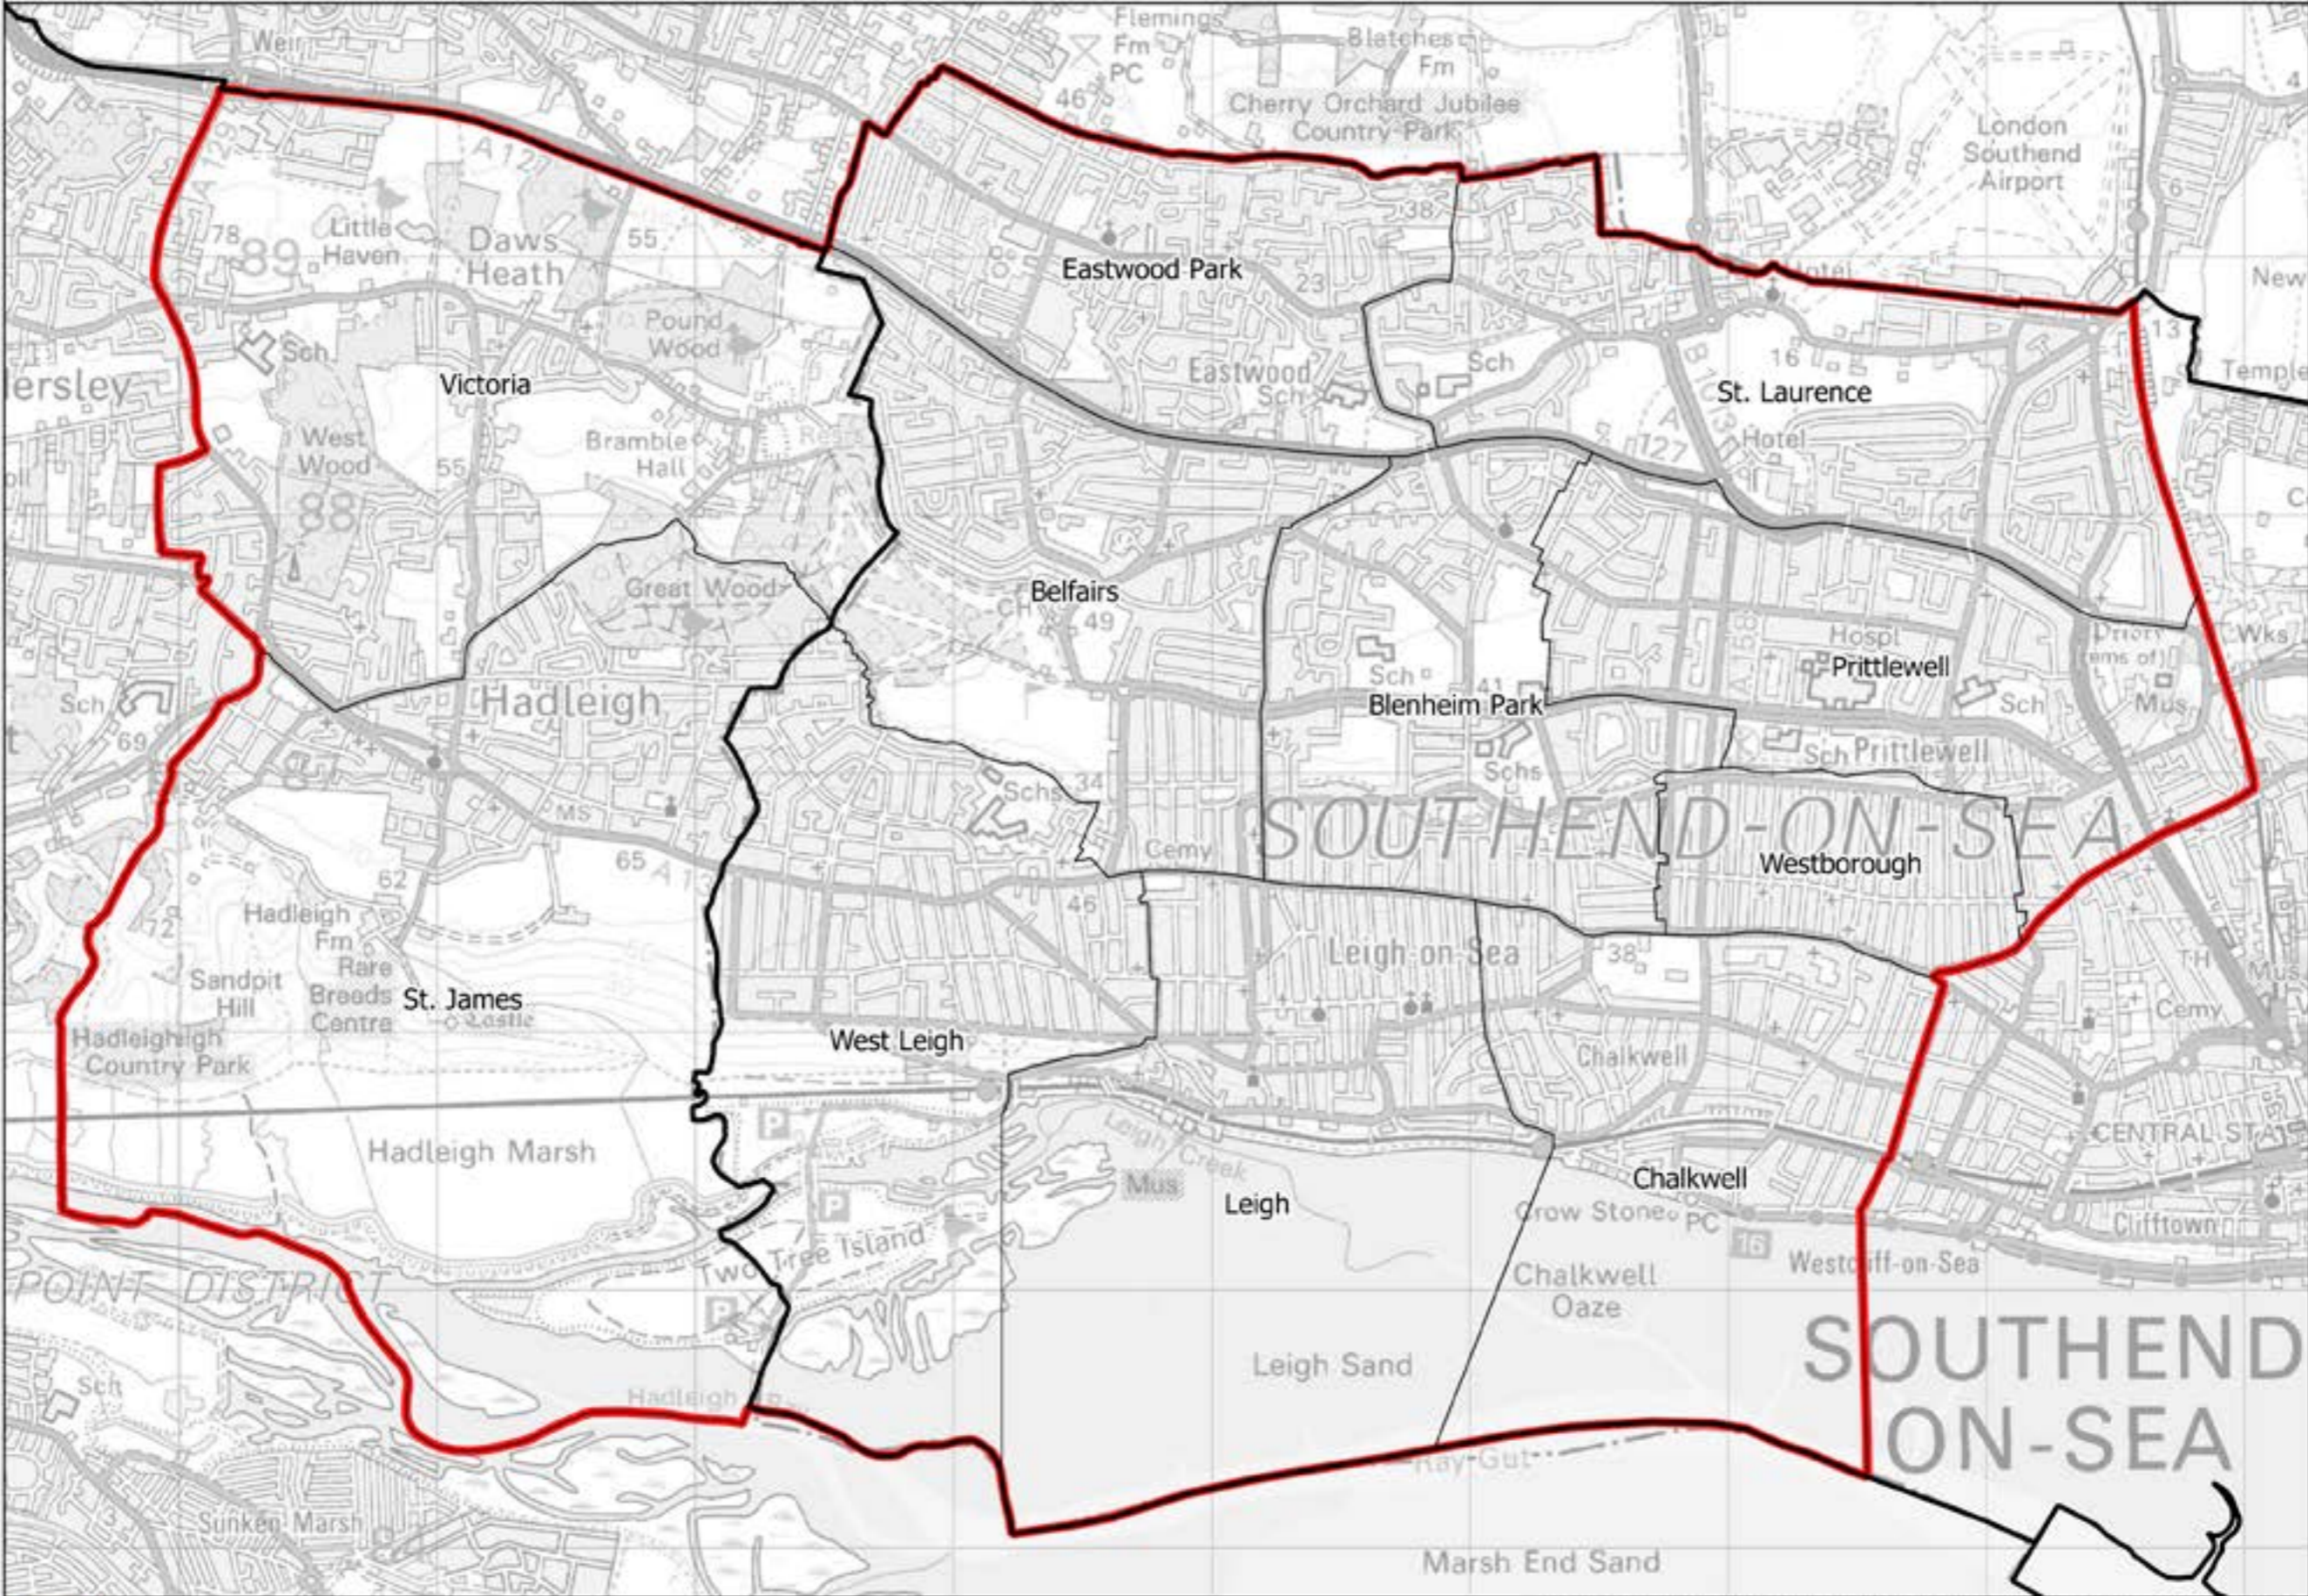

Boundary Commission for England - Initial Proposals for the Eastern Region  
Southend West Borough Constituency - Electorate 74,732

— Constituency — Local authorities — Wards

This map is reproduced from Ordnance Survey material with the permission of Ordnance Survey on behalf of the controller of Her Majesty's Stationery Office (C) Crown Copyright 2016. All rights reserved. Unauthorised reproduction infringes Crown copyright and may lead to prosecution or civil proceedings. Boundary Commission for England 100016289, 2016.