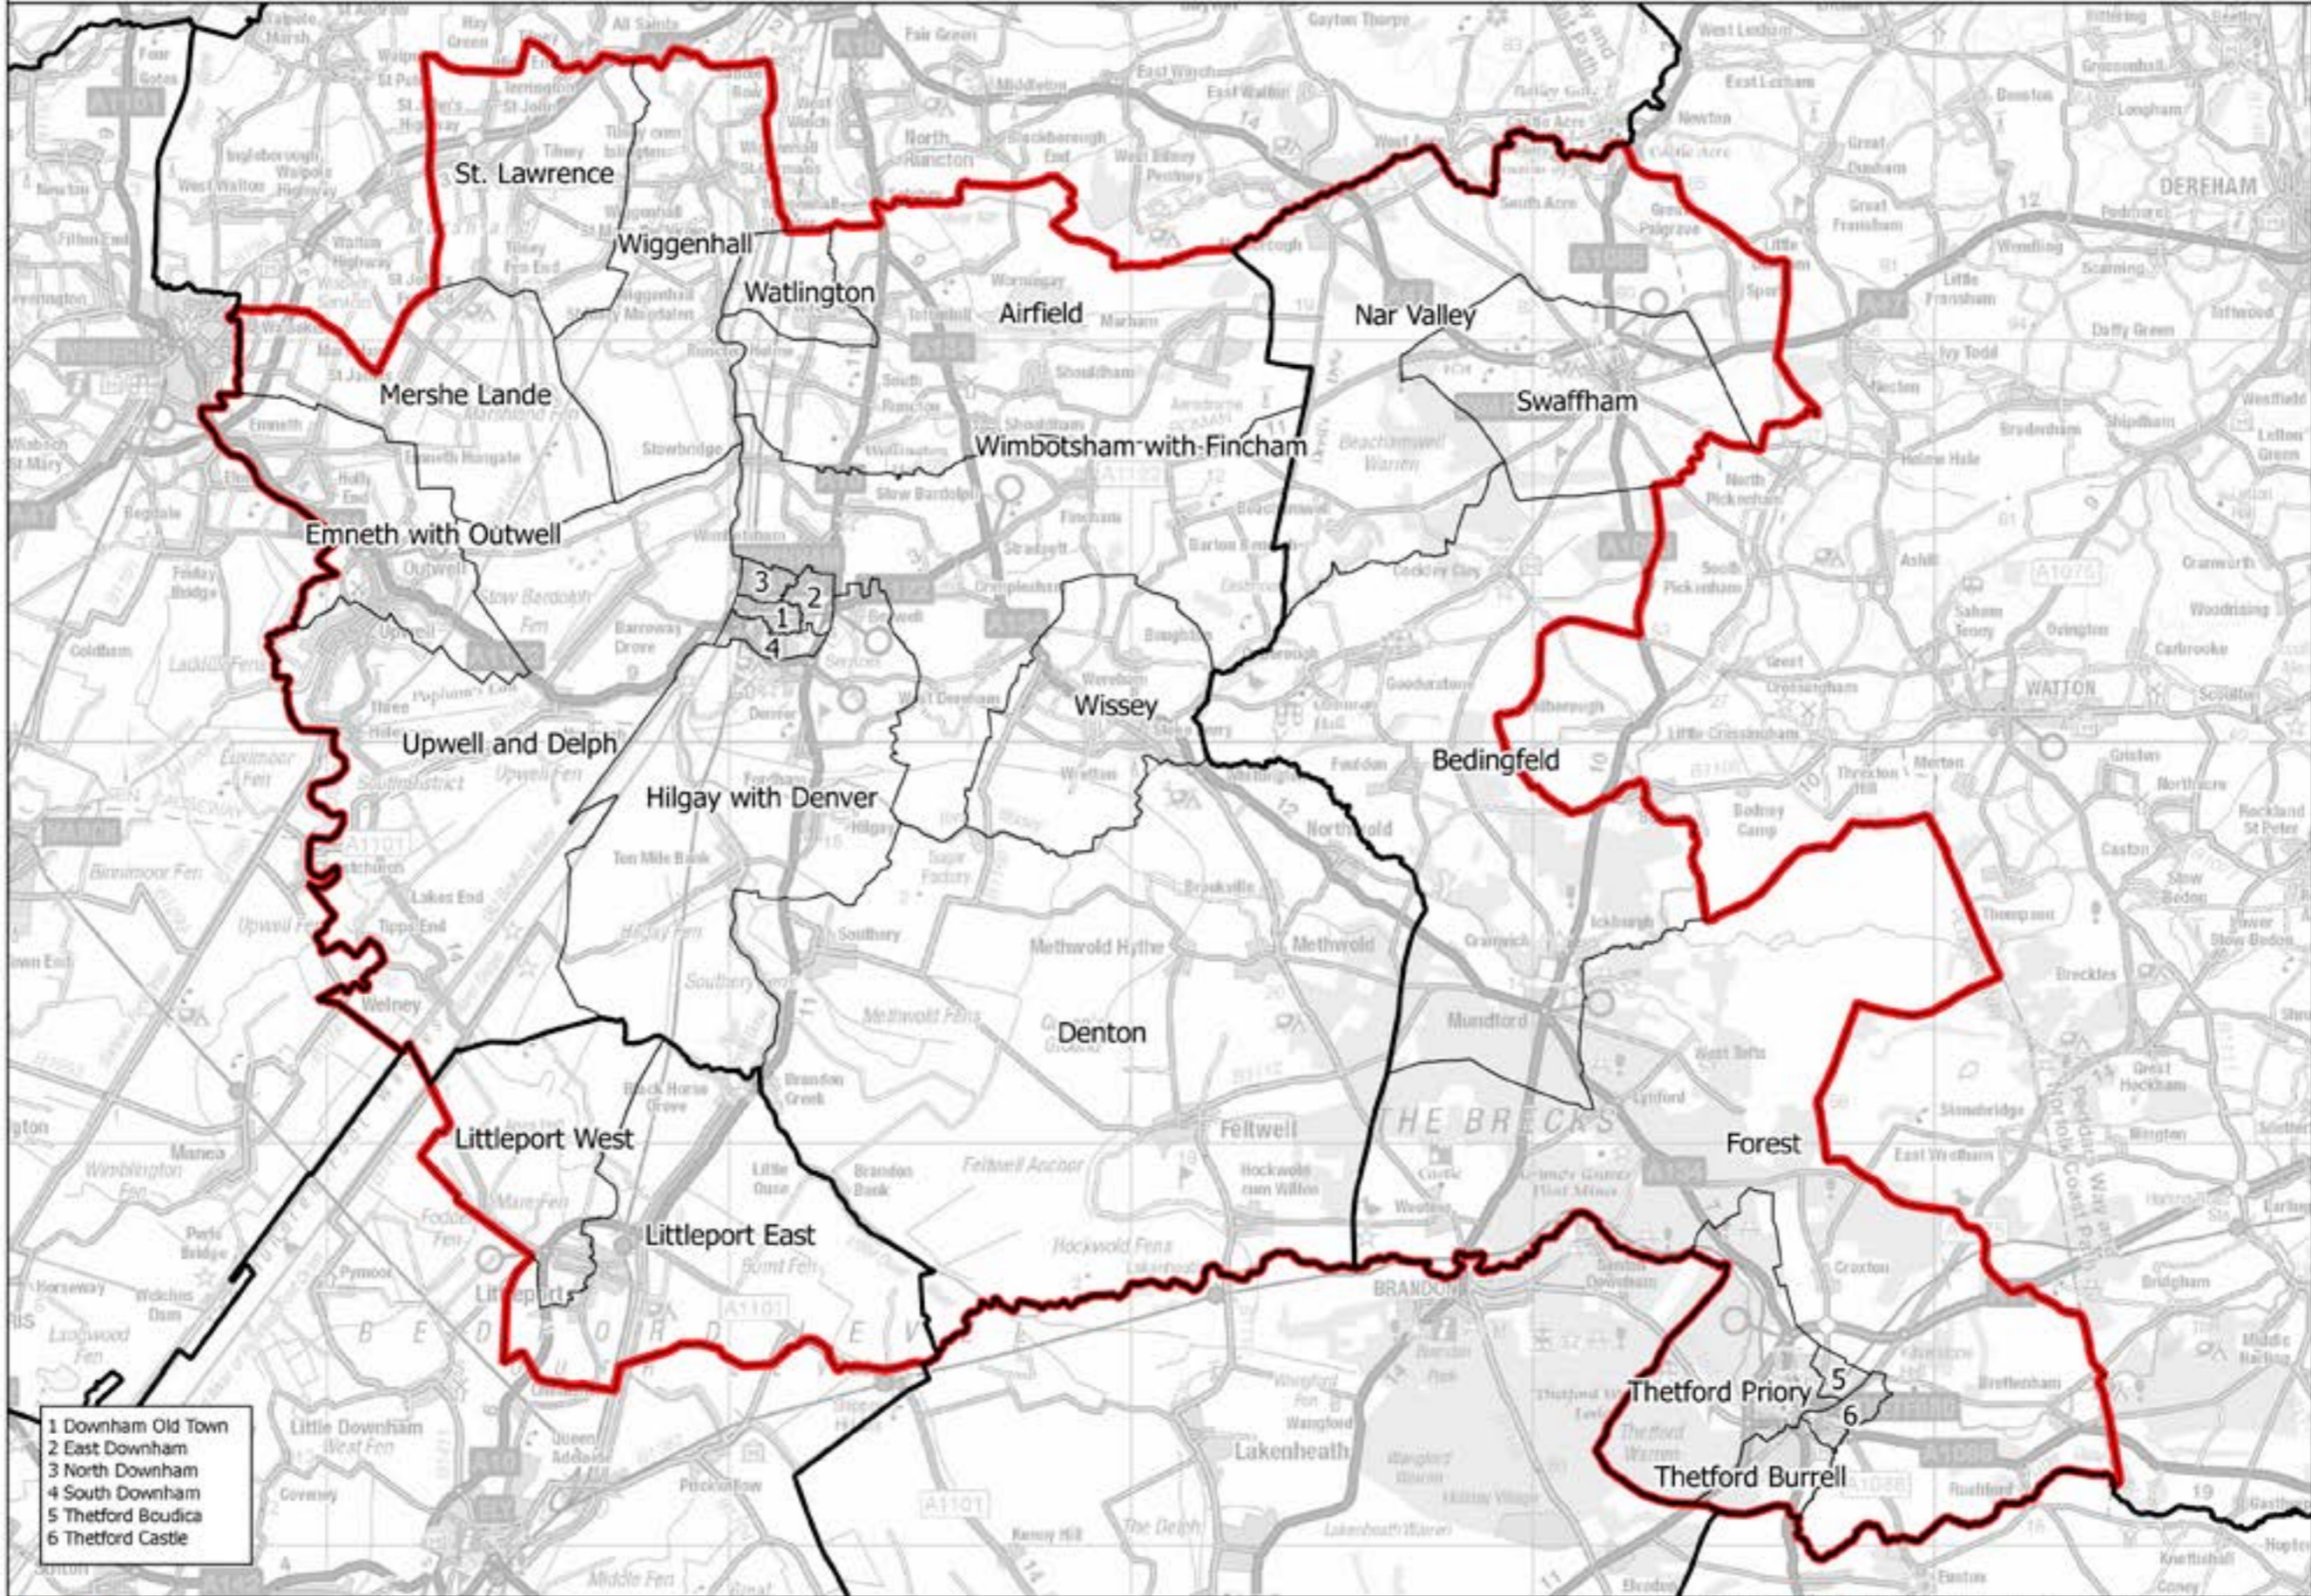

Boundary Commission for England - Initial Proposals for the Eastern Region
South West Norfolk County Constituency - Electorate 71,224

- 1 Downham Old Town
- 2 East Downham
- 3 North Downham
- 4 South Downham
- 5 Thetford Boudica
- 6 Thetford Castle

— Constituency   — Local authorities   — Wards