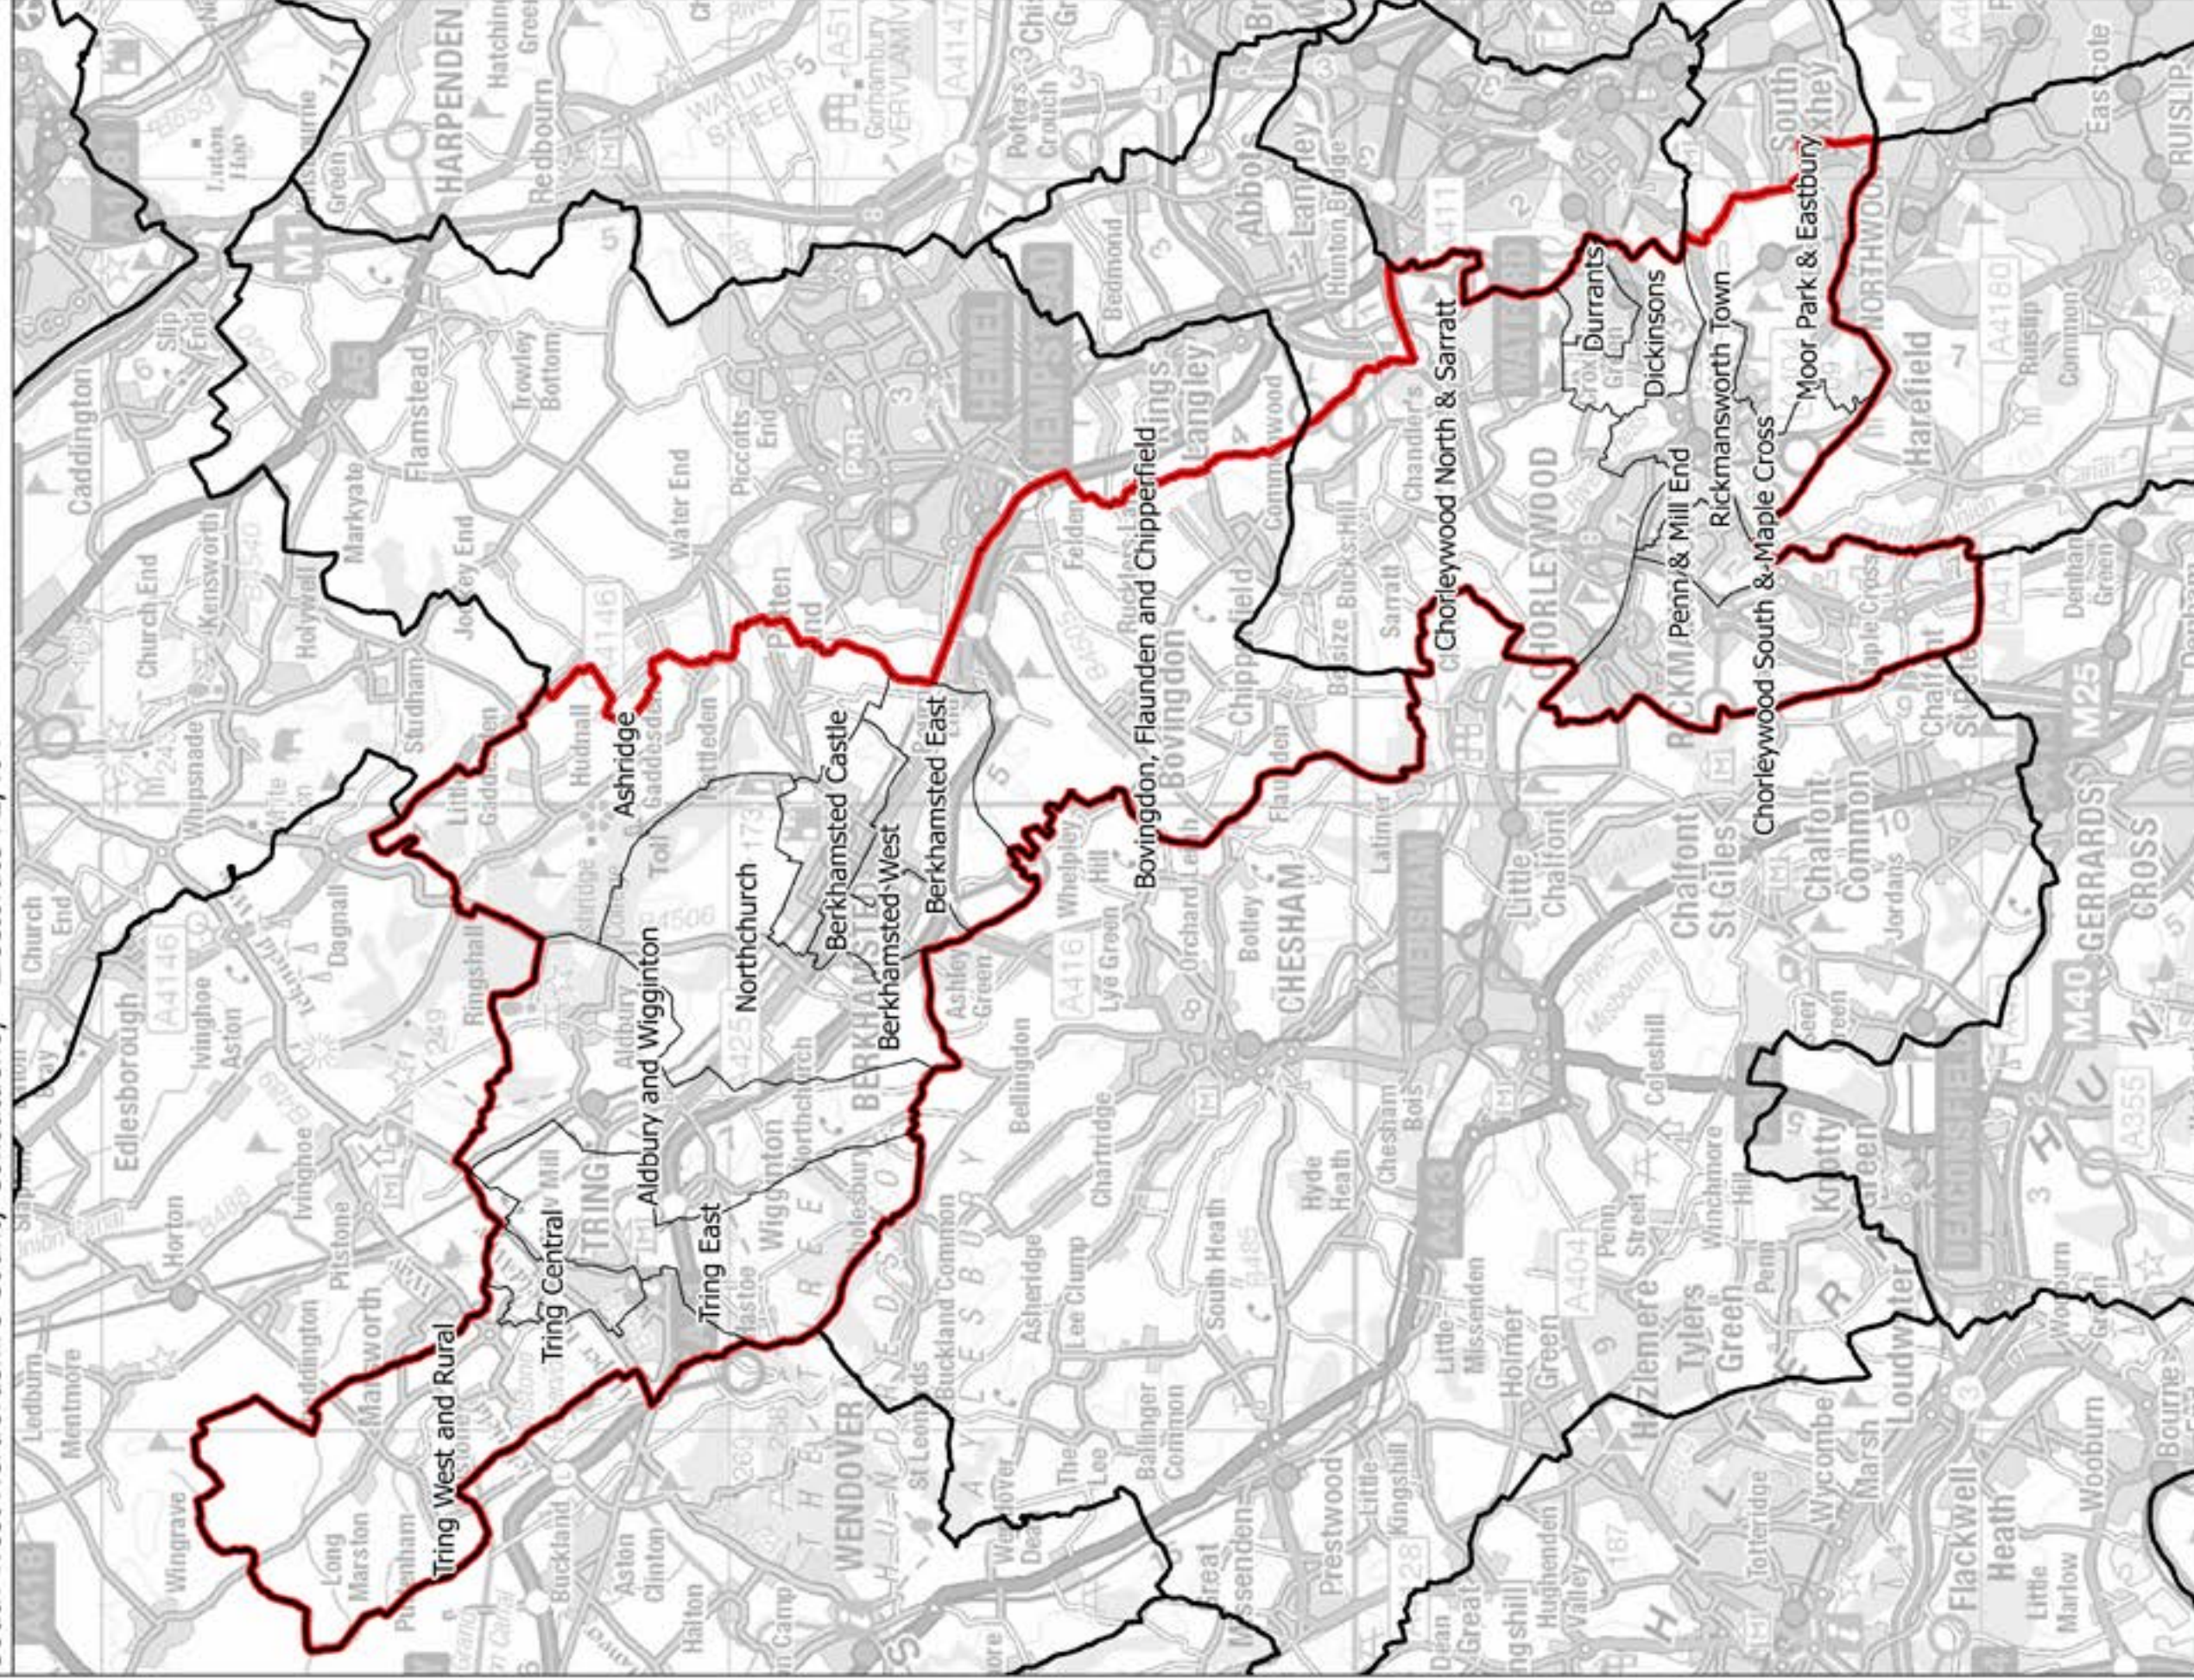

Boundary Commission for England - Initial Proposals for the Eastern Region
South West Hertfordshire County Constituency - Electorate 72,404

This map is reproduced from Ordnance Survey material with the permission of Ordnance Survey on behalf of the controller of Her Majesty's Stationery Office (C) Crown Copyright 2016. All rights reserved. Unauthorised reproduction infringes Crown copyright and may lead to prosecution or civil proceedings. Boundary Commission for England 100018298, 2016.