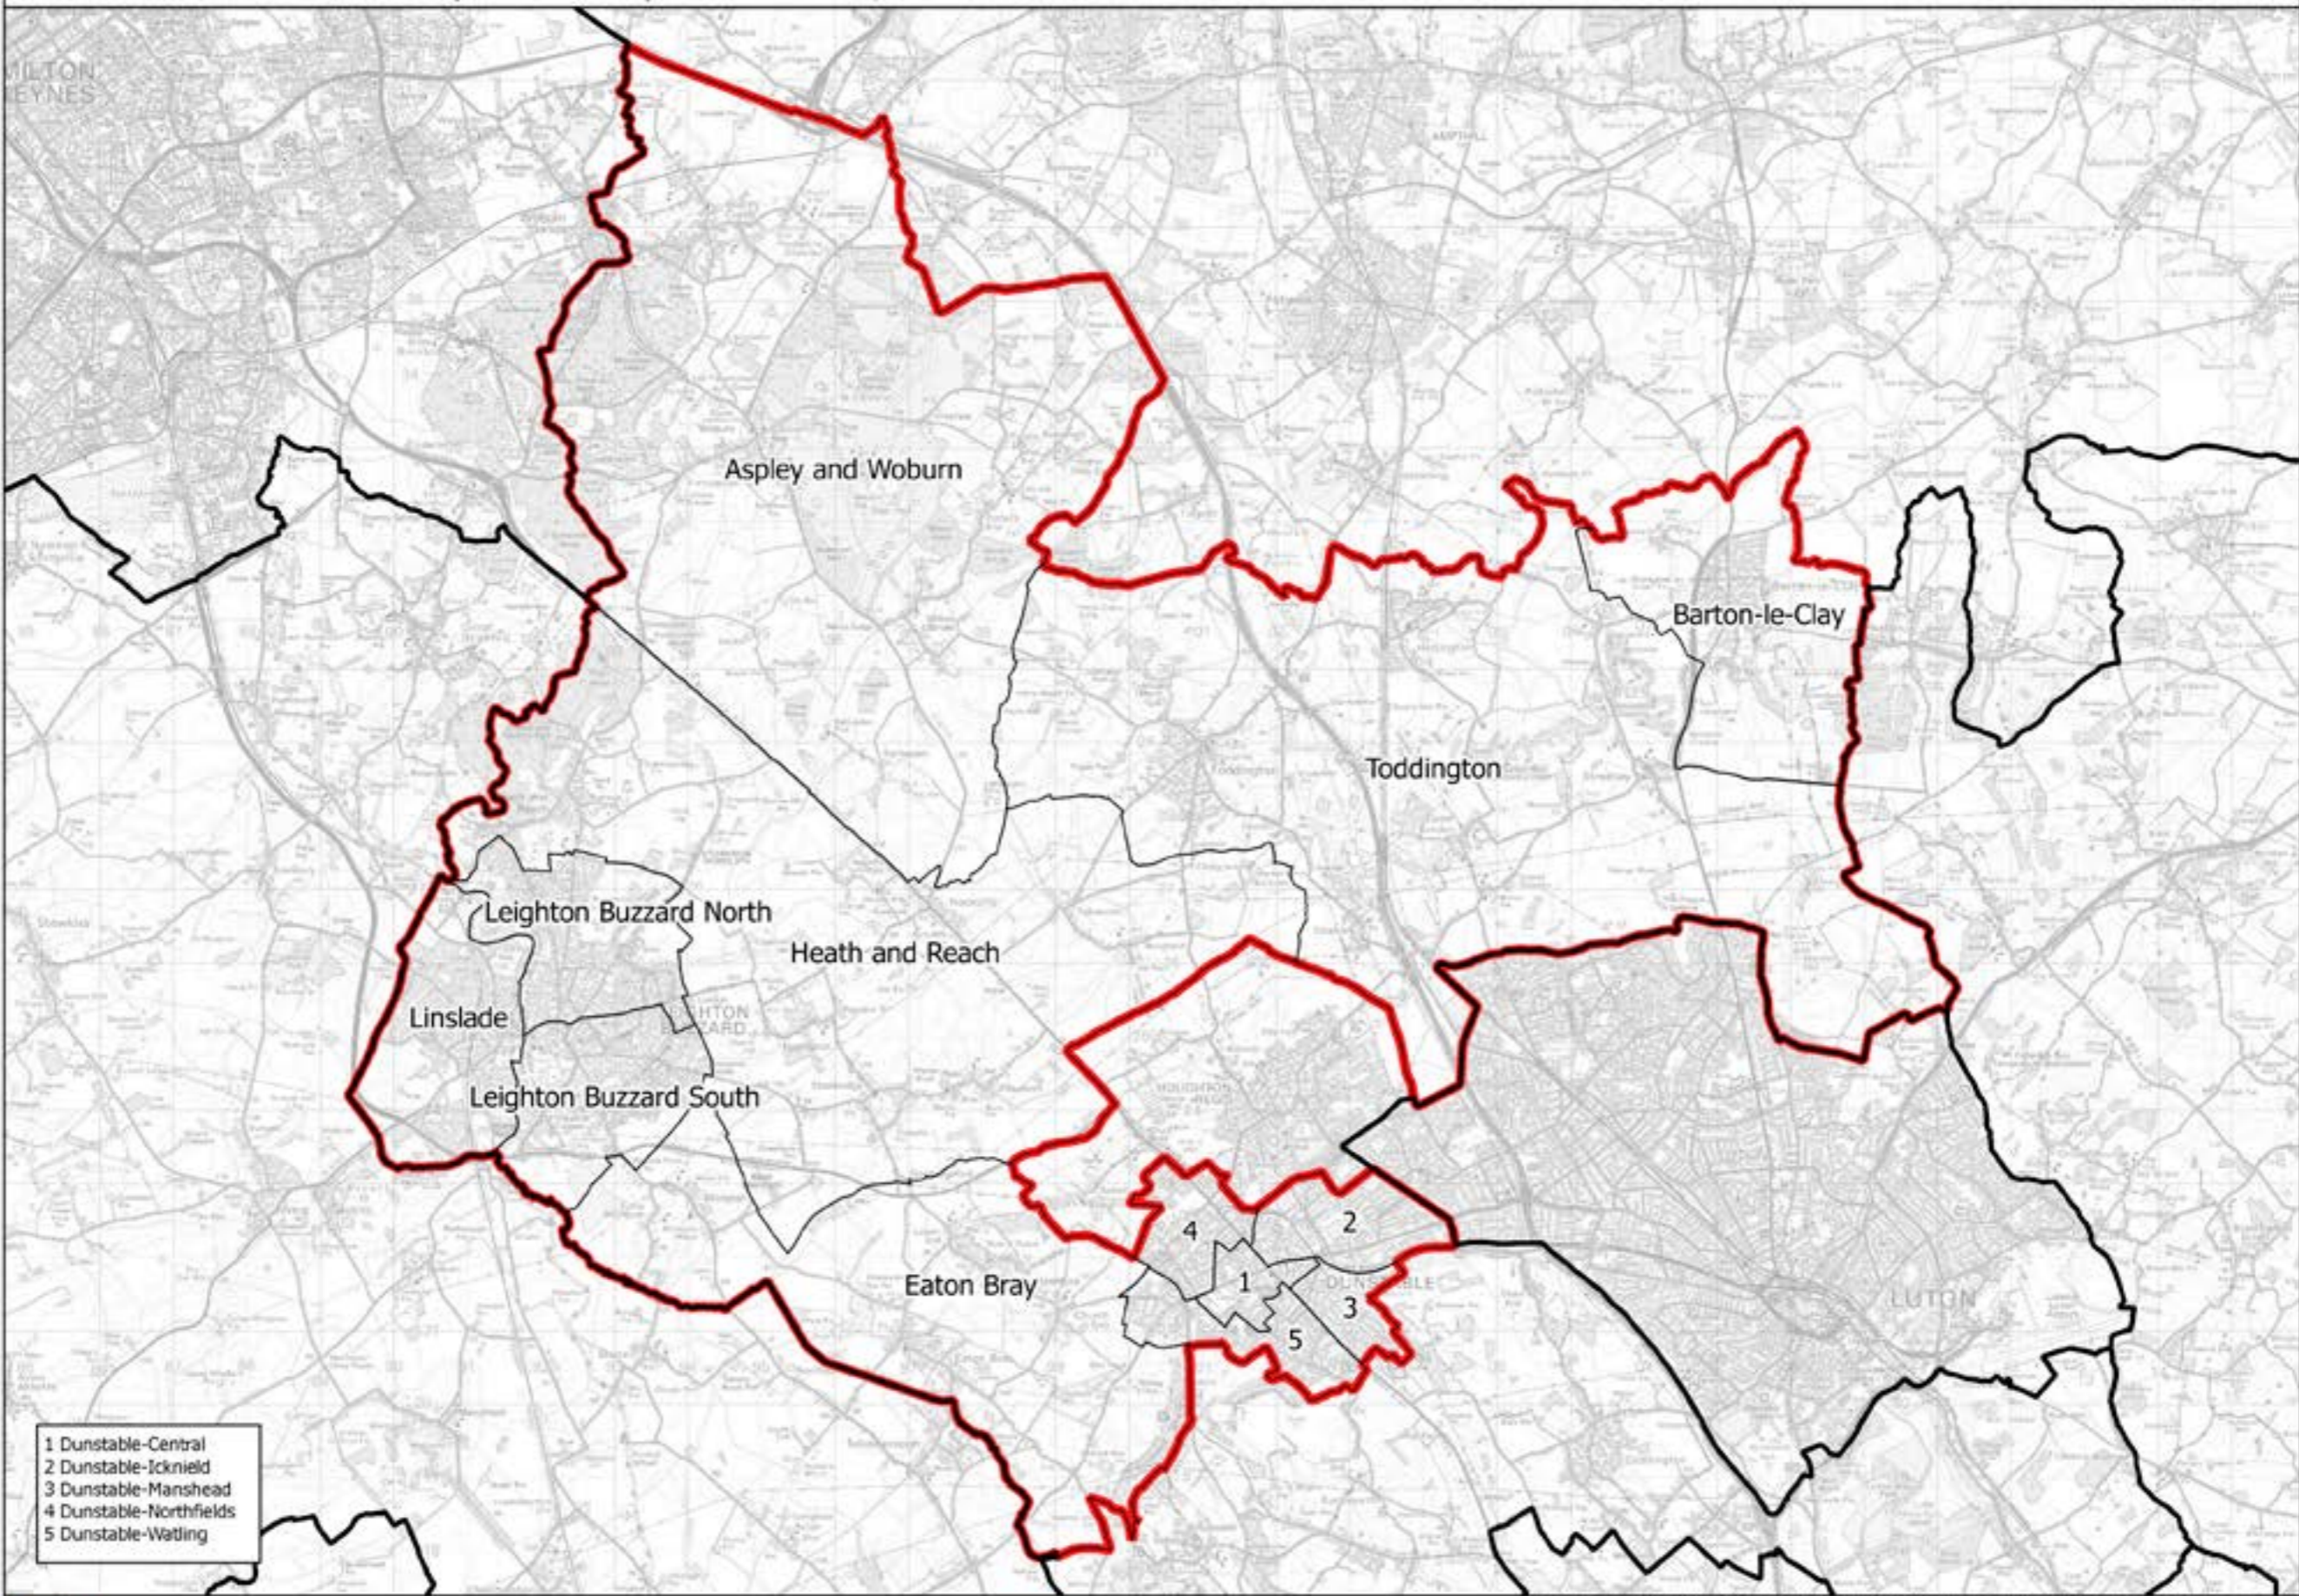

Boundary Commission for England - Initial Proposals for the Eastern Region  
South West Bedfordshire County Constituency - Electorate 77,673

- 1 Dunstable-Central
- 2 Dunstable-Icknield
- 3 Dunstable-Manshead
- 4 Dunstable-Northfields
- 5 Dunstable-Watling

— Constituency    — Local authorities    — Wards

This map is reproduced from Ordnance Survey material with the permission of Ordnance Survey on behalf of the controller of Her Majesty's Stationery Office (C) Crown Copyright 2016. All rights reserved. Unauthorised reproduction infringes Crown copyright and may lead to prosecution or civil proceedings. Boundary Commission for England 100016289, 2016.