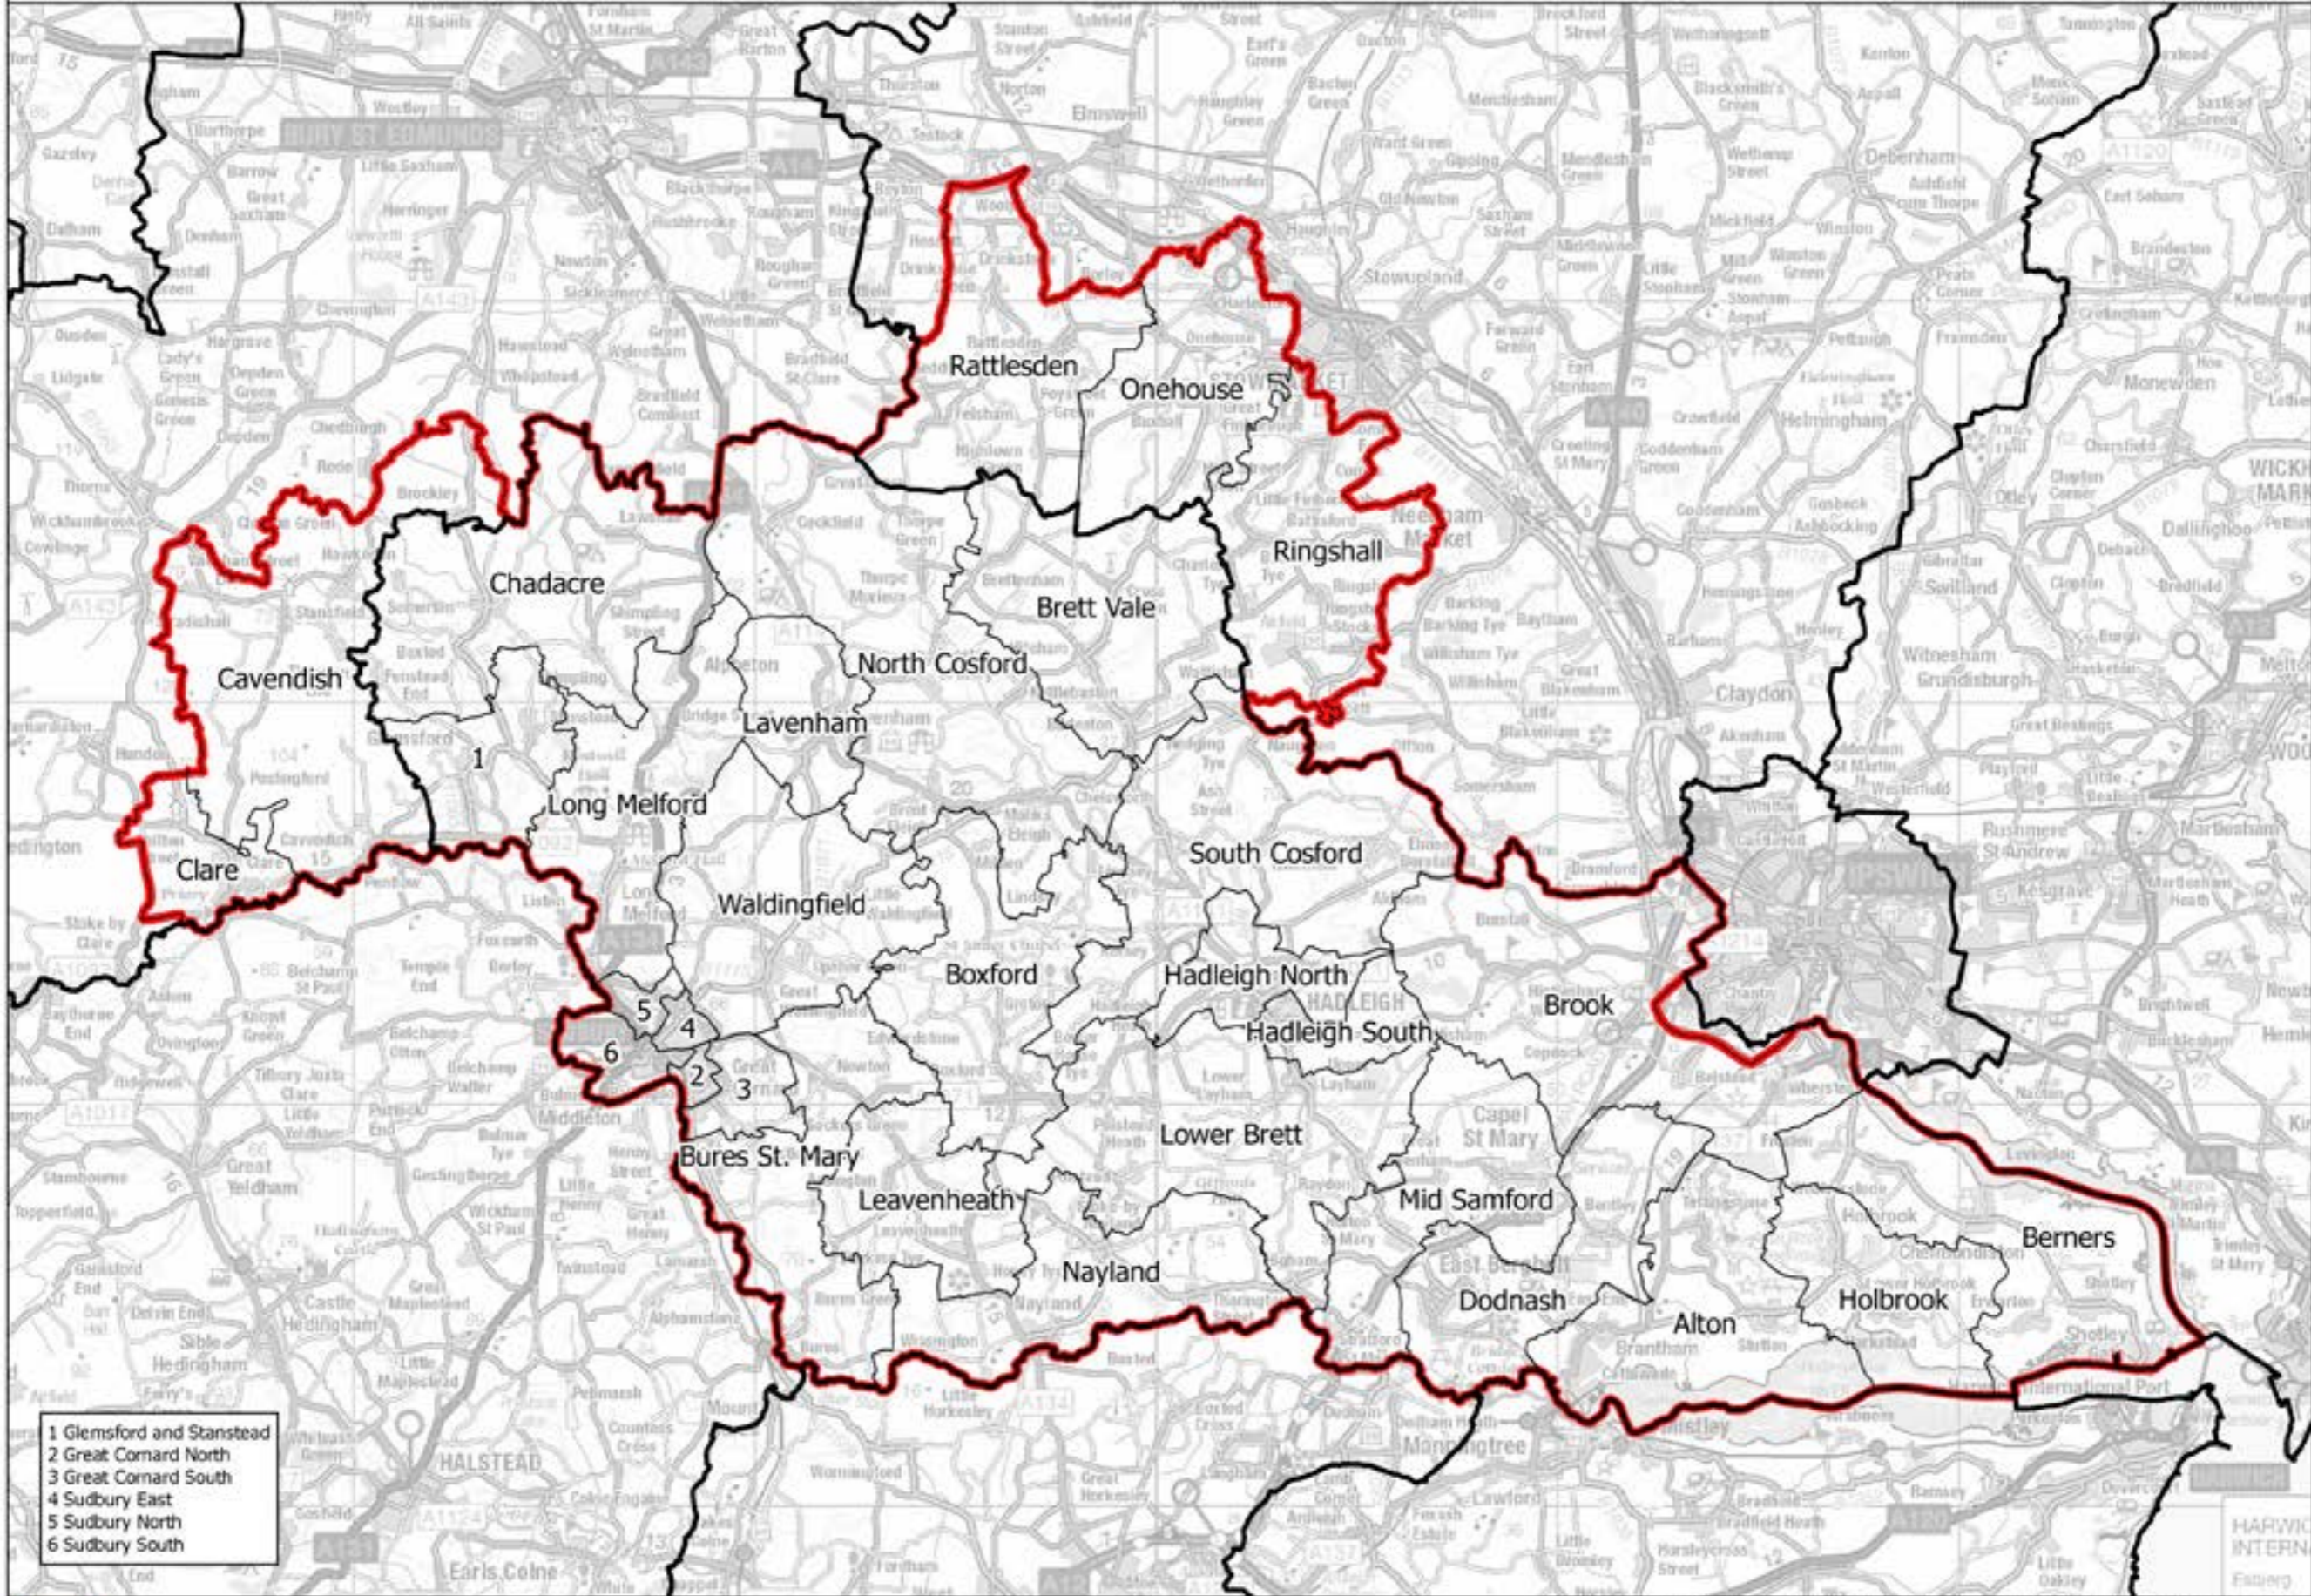

Boundary Commission for England - Initial Proposals for the Eastern Region South Suffolk County Constituency - Electorate 73,959

- 1 Glemsford and Stanstead
- 2 Great Cornard North
- 3 Great Cornard South
- 4 Sudbury East
- 5 Sudbury North
- 6 Sudbury South

— Constituency — Local authorities — Wards

This map is reproduced from Ordnance Survey material with the permission of Ordnance Survey on behalf of the controller of Her Majesty's Stationery Office (C) Crown Copyright 2016. All rights reserved. Unauthorised reproduction infringes Crown copyright and may lead to prosecution or civil proceedings. Boundary Commission for England 100016289, 2016.