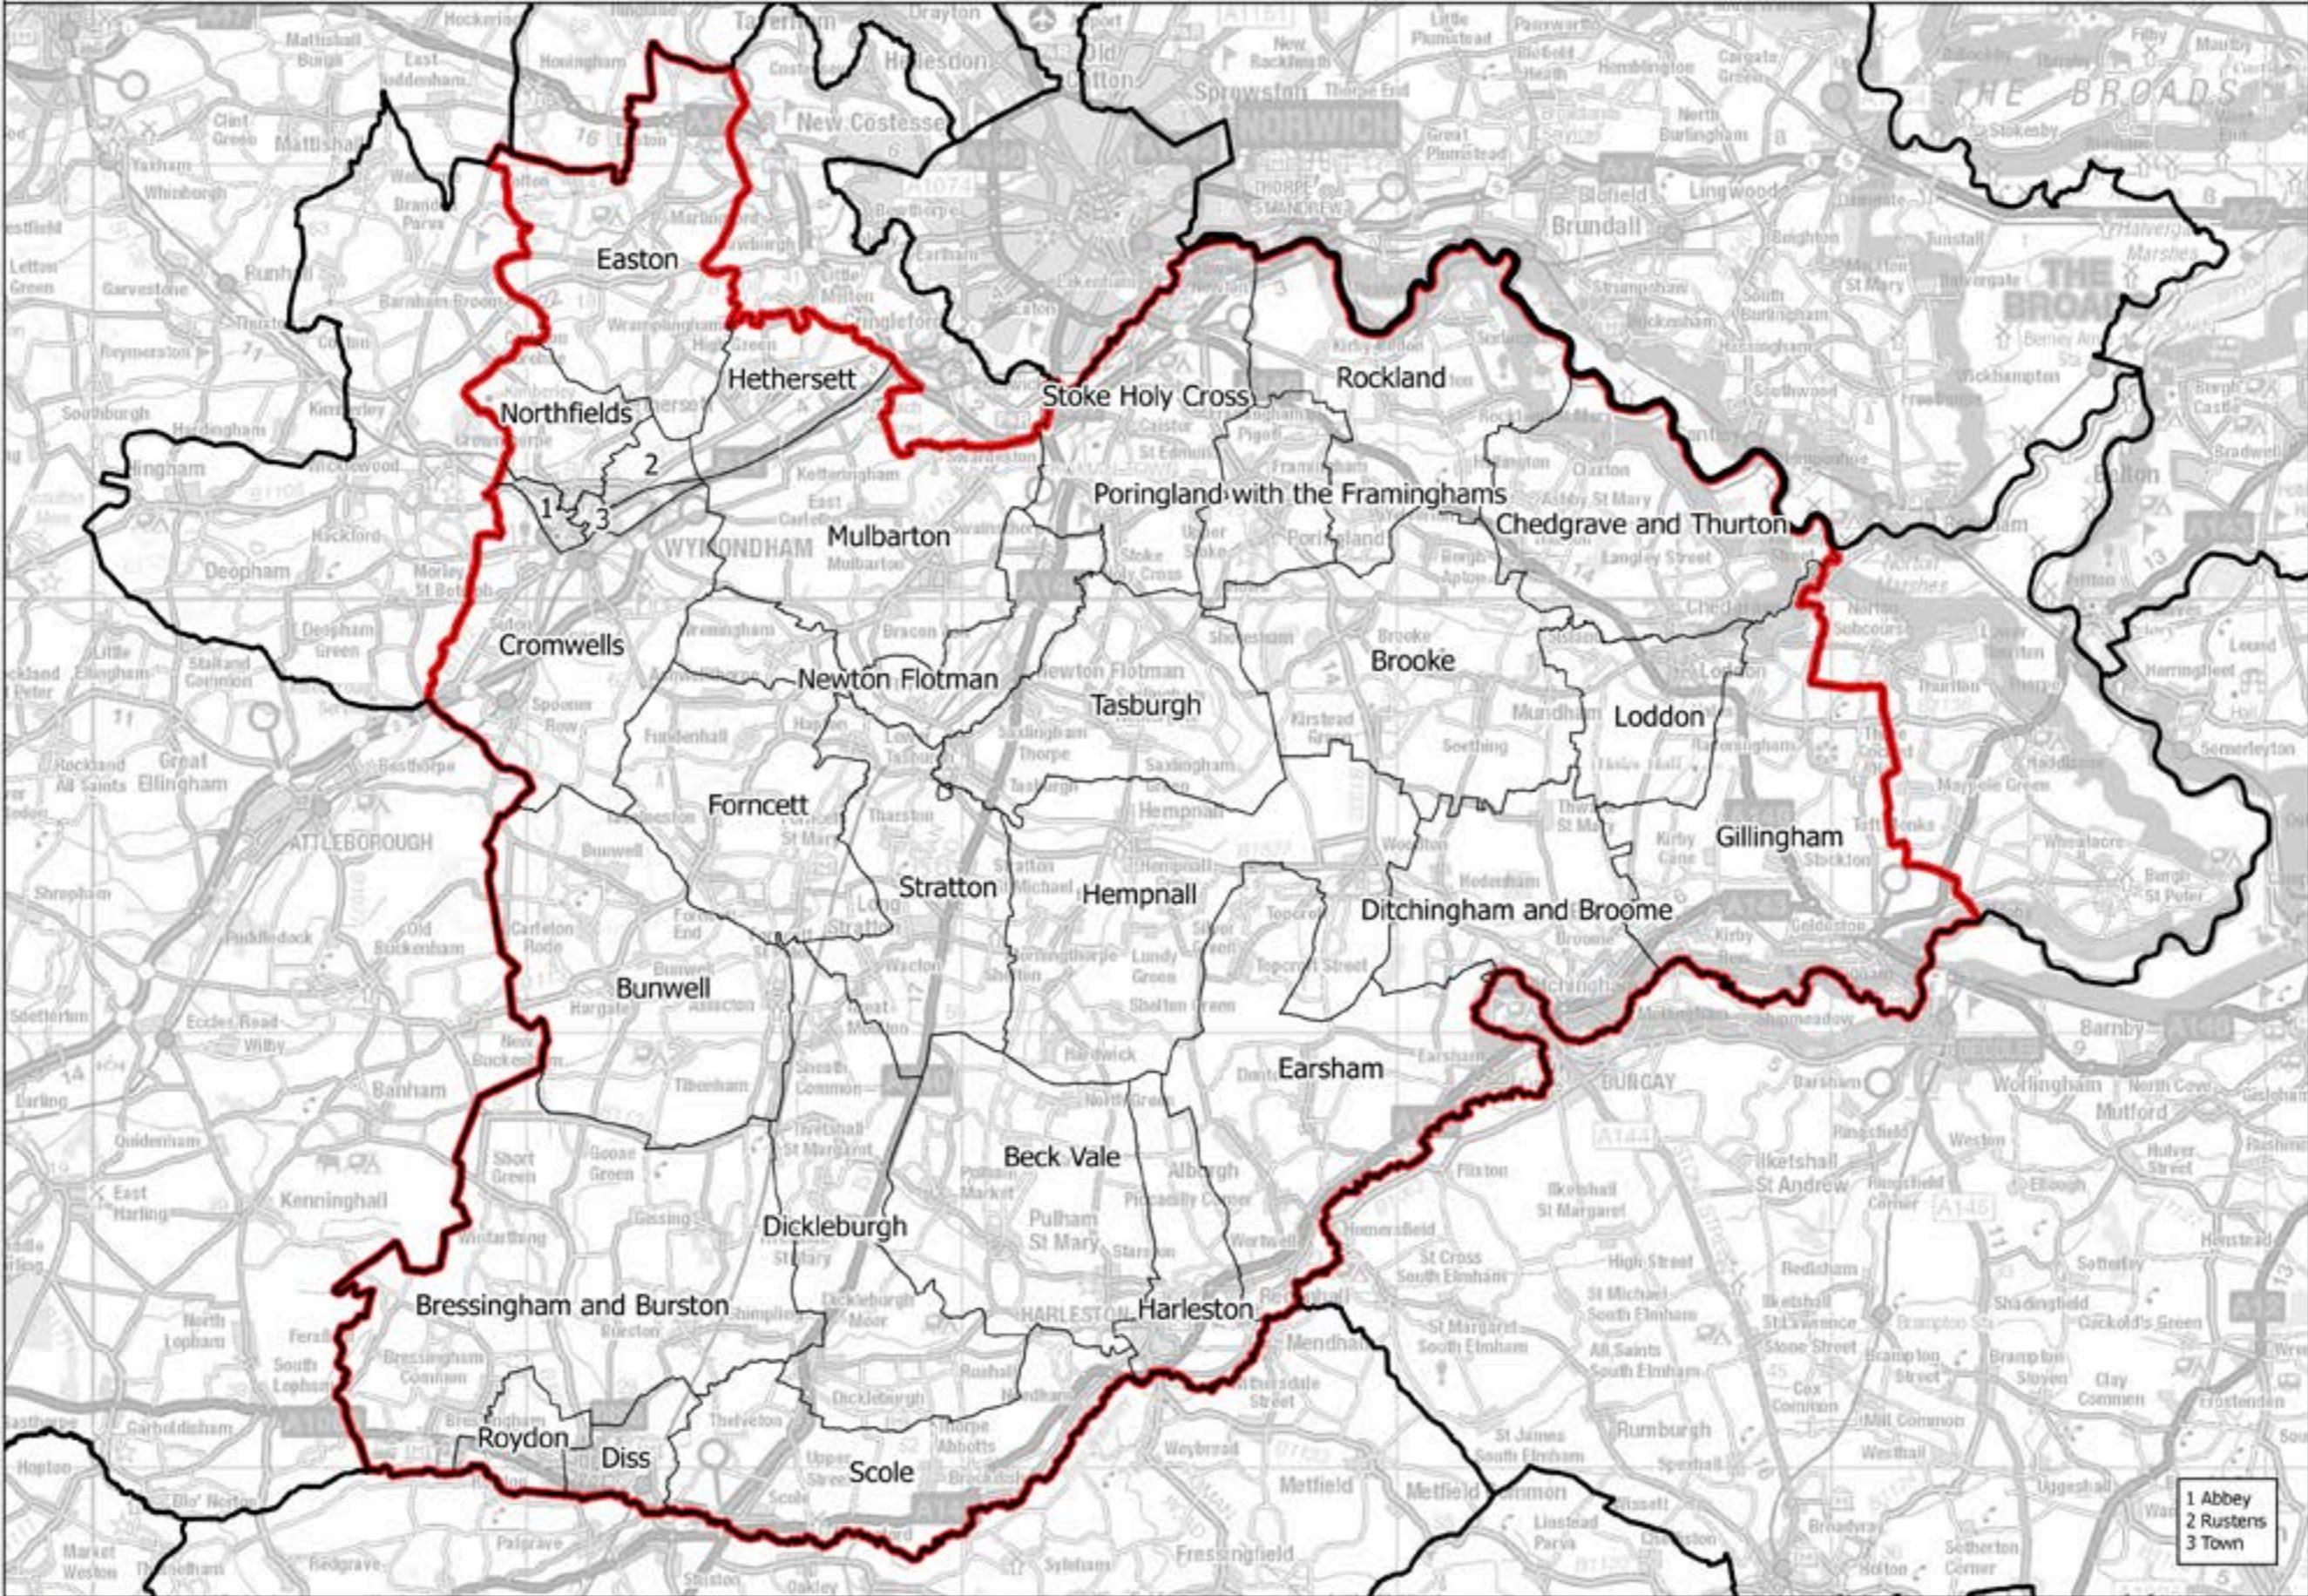

Boundary Commission for England - Initial Proposals for the Eastern Region
South Norfolk County Constituency - Electorate 77,348

— Constituency — Local authorities — Wards

This map is reproduced from Ordnance Survey material with the permission of Ordnance Survey on behalf of the controller of Her Majesty's Stationery Office (C) Crown Copyright 2016. All rights reserved. Unauthorised reproduction infringes Crown copyright and may lead to prosecution or civil proceedings. Boundary Commission for England 100016289, 2016.