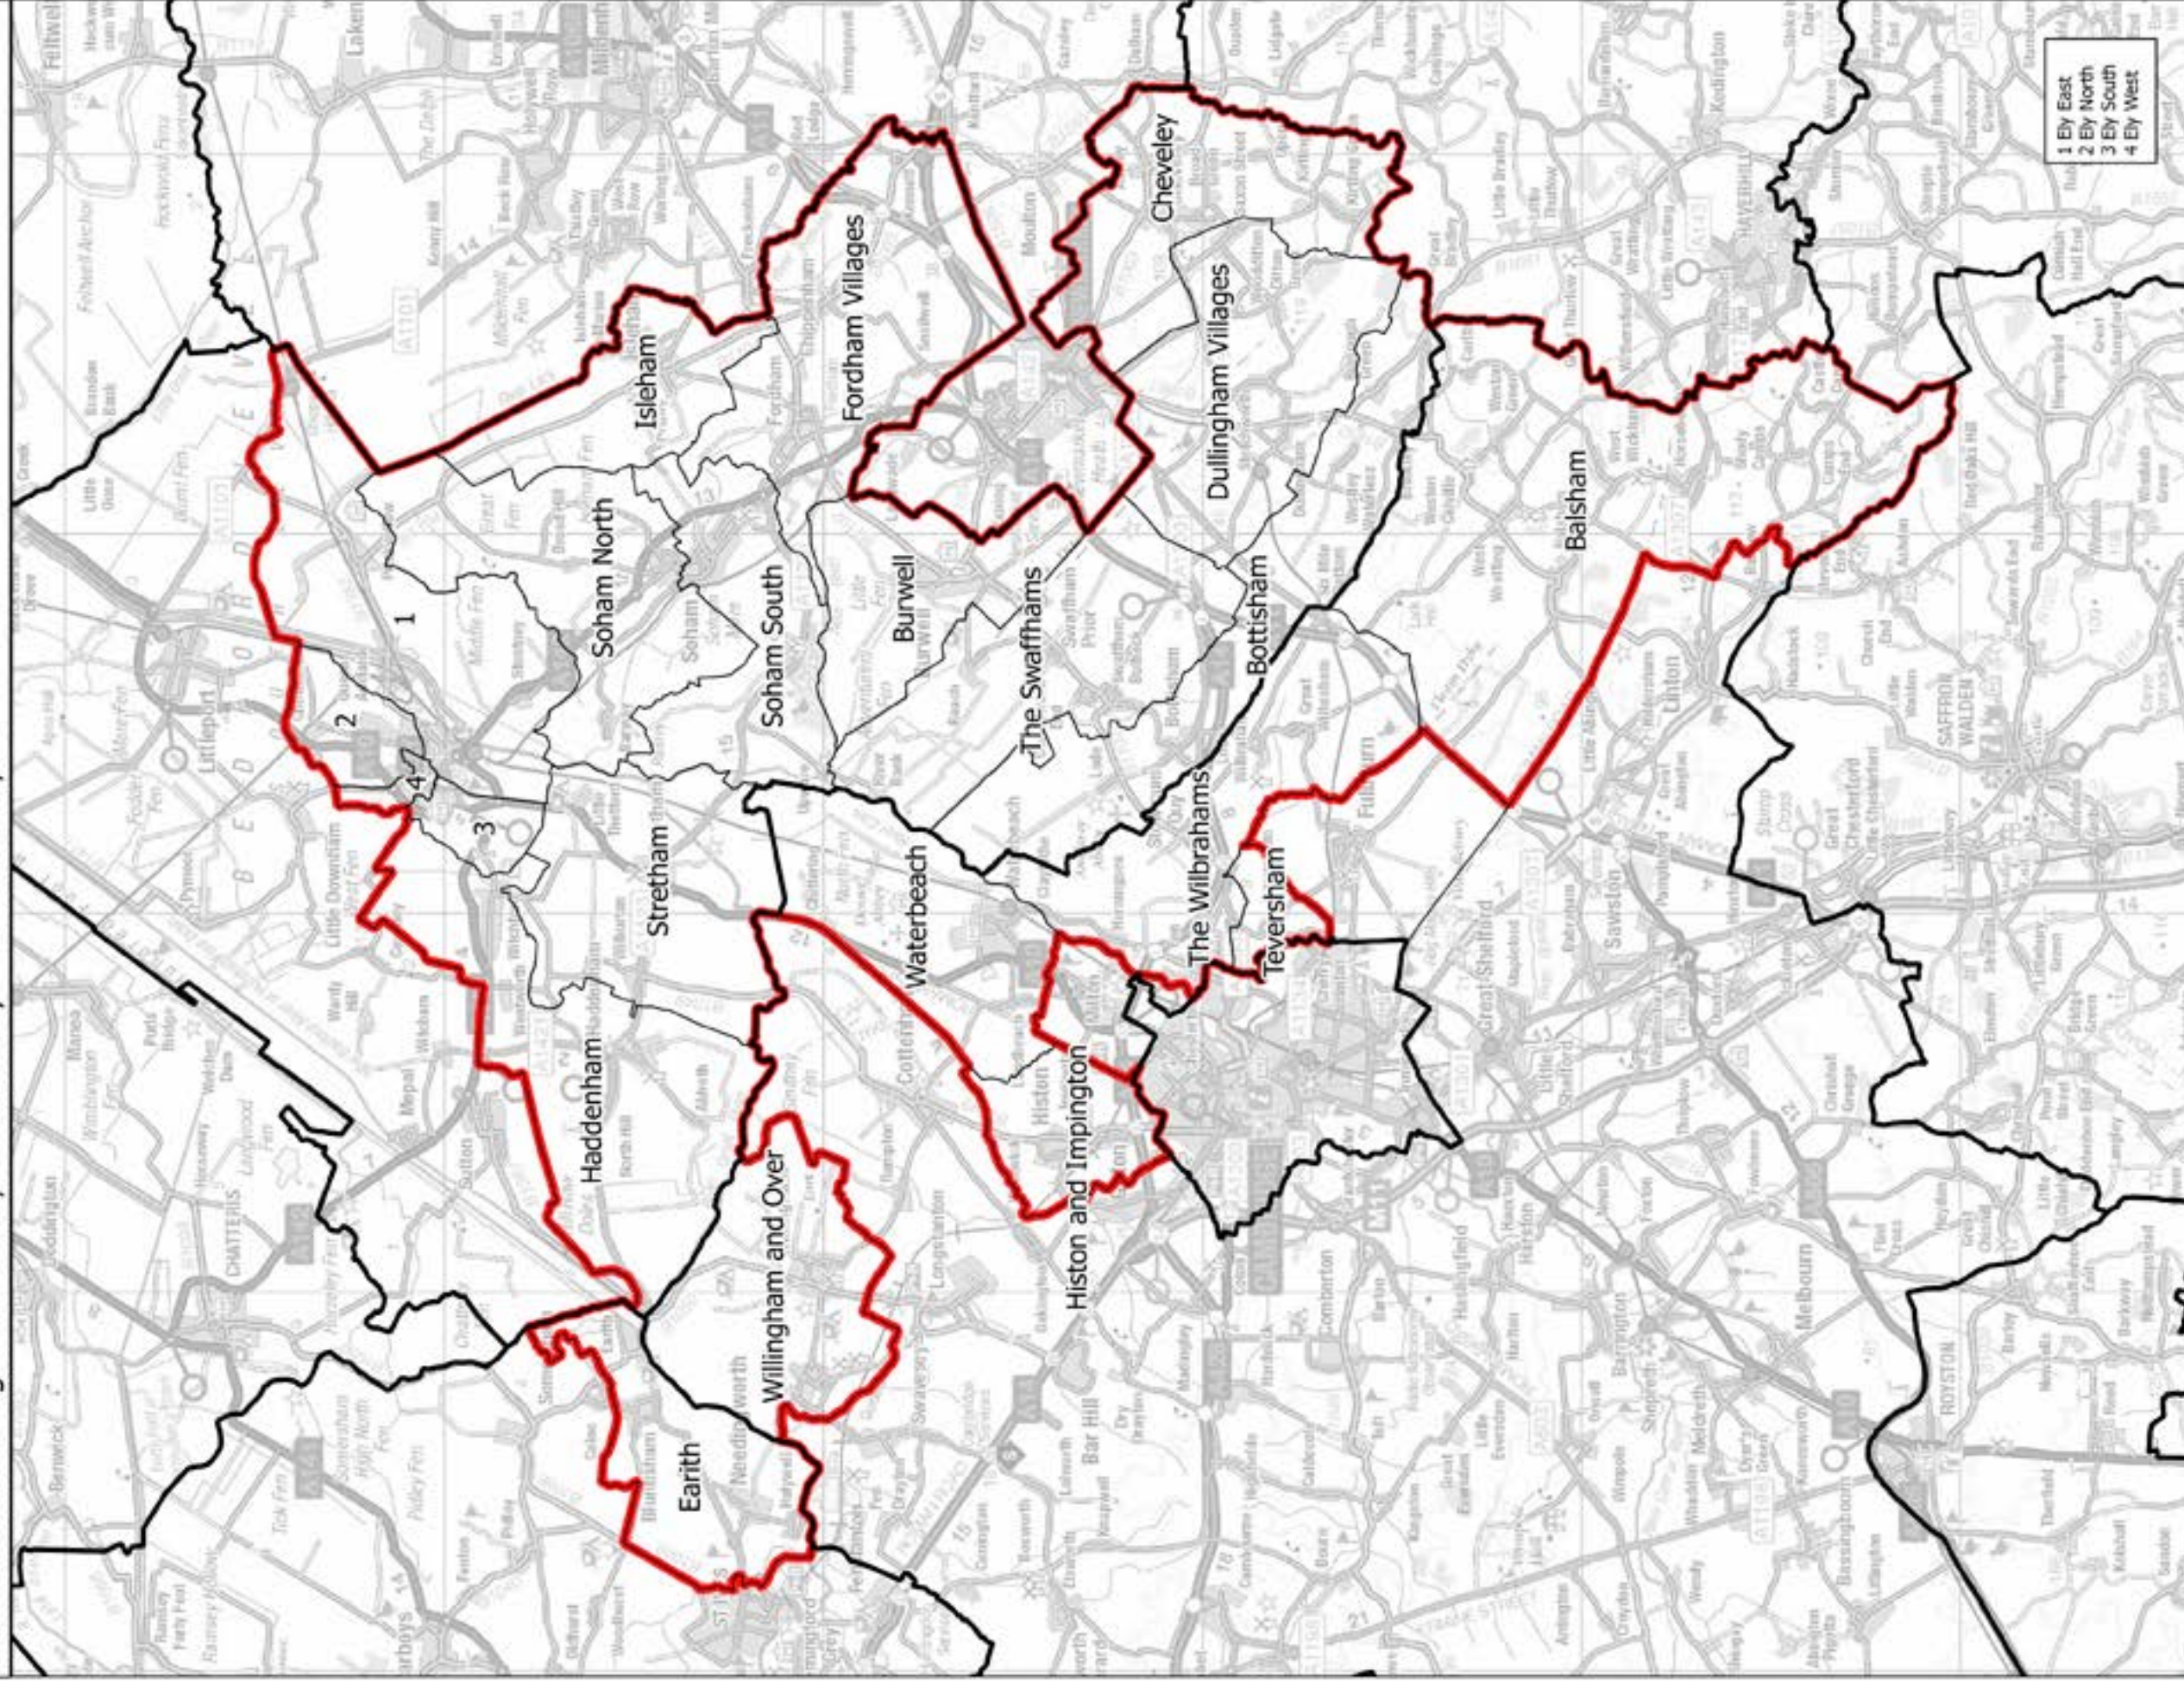

Boundary Commission for England - Initial Proposals for the Eastern Region
 South East Cambridgeshire County Constituency - Electorate 77,018

This map is reproduced from Ordnance Survey material with the permission of Ordnance Survey on behalf of the controller of Her Majesty's Stationery Office (C) Crown Copyright 2016. All rights reserved. Unauthorised reproduction infringes Crown copyright and may lead to prosecution or civil proceedings. Boundary Commission for England 100018098, 2016.

— Constituency — Local authorities — Wards