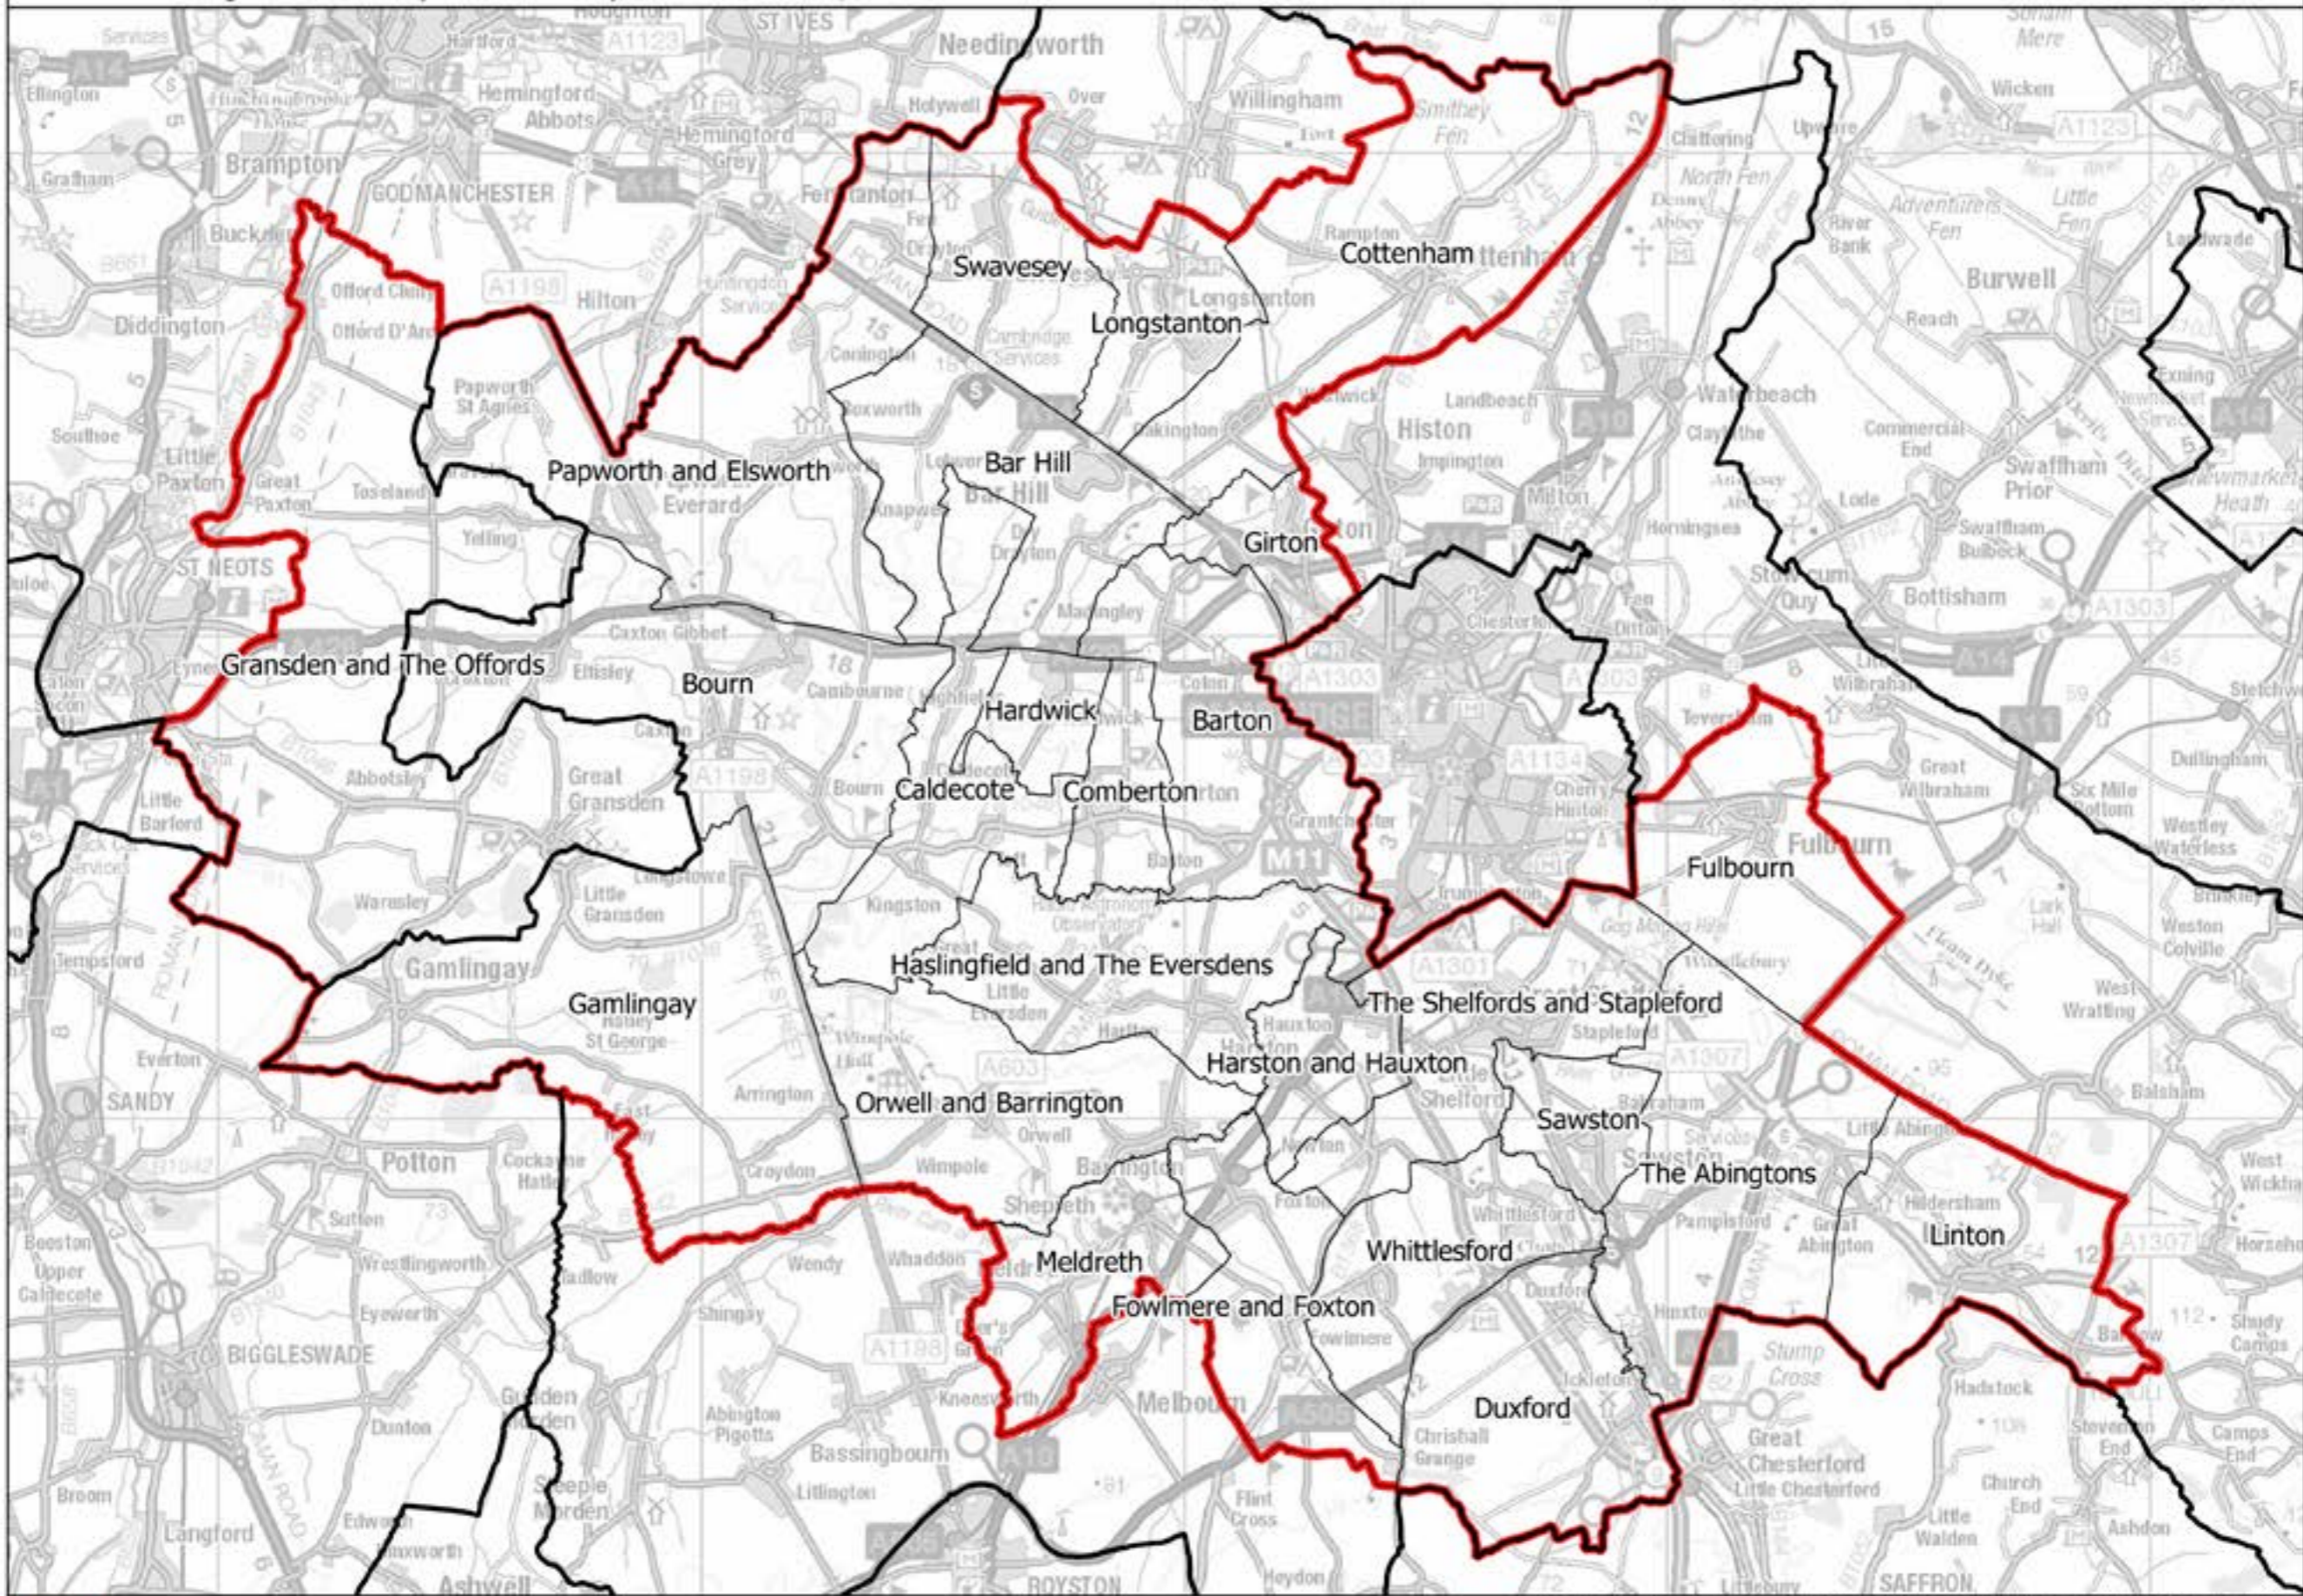

Boundary Commission for England - Initial Proposals for the Eastern Region
South Cambridgeshire County Constituency - Electorate 77,288

— Constituency
 — Local authorities
 — Wards

This map is reproduced from Ordnance Survey material with the permission of Ordnance Survey on behalf of the controller of Her Majesty's Stationery Office (C) Crown Copyright 2016. All rights reserved. Unauthorised reproduction infringes Crown copyright and may lead to prosecution or civil proceedings. Boundary Commission for England 100016289, 2016.