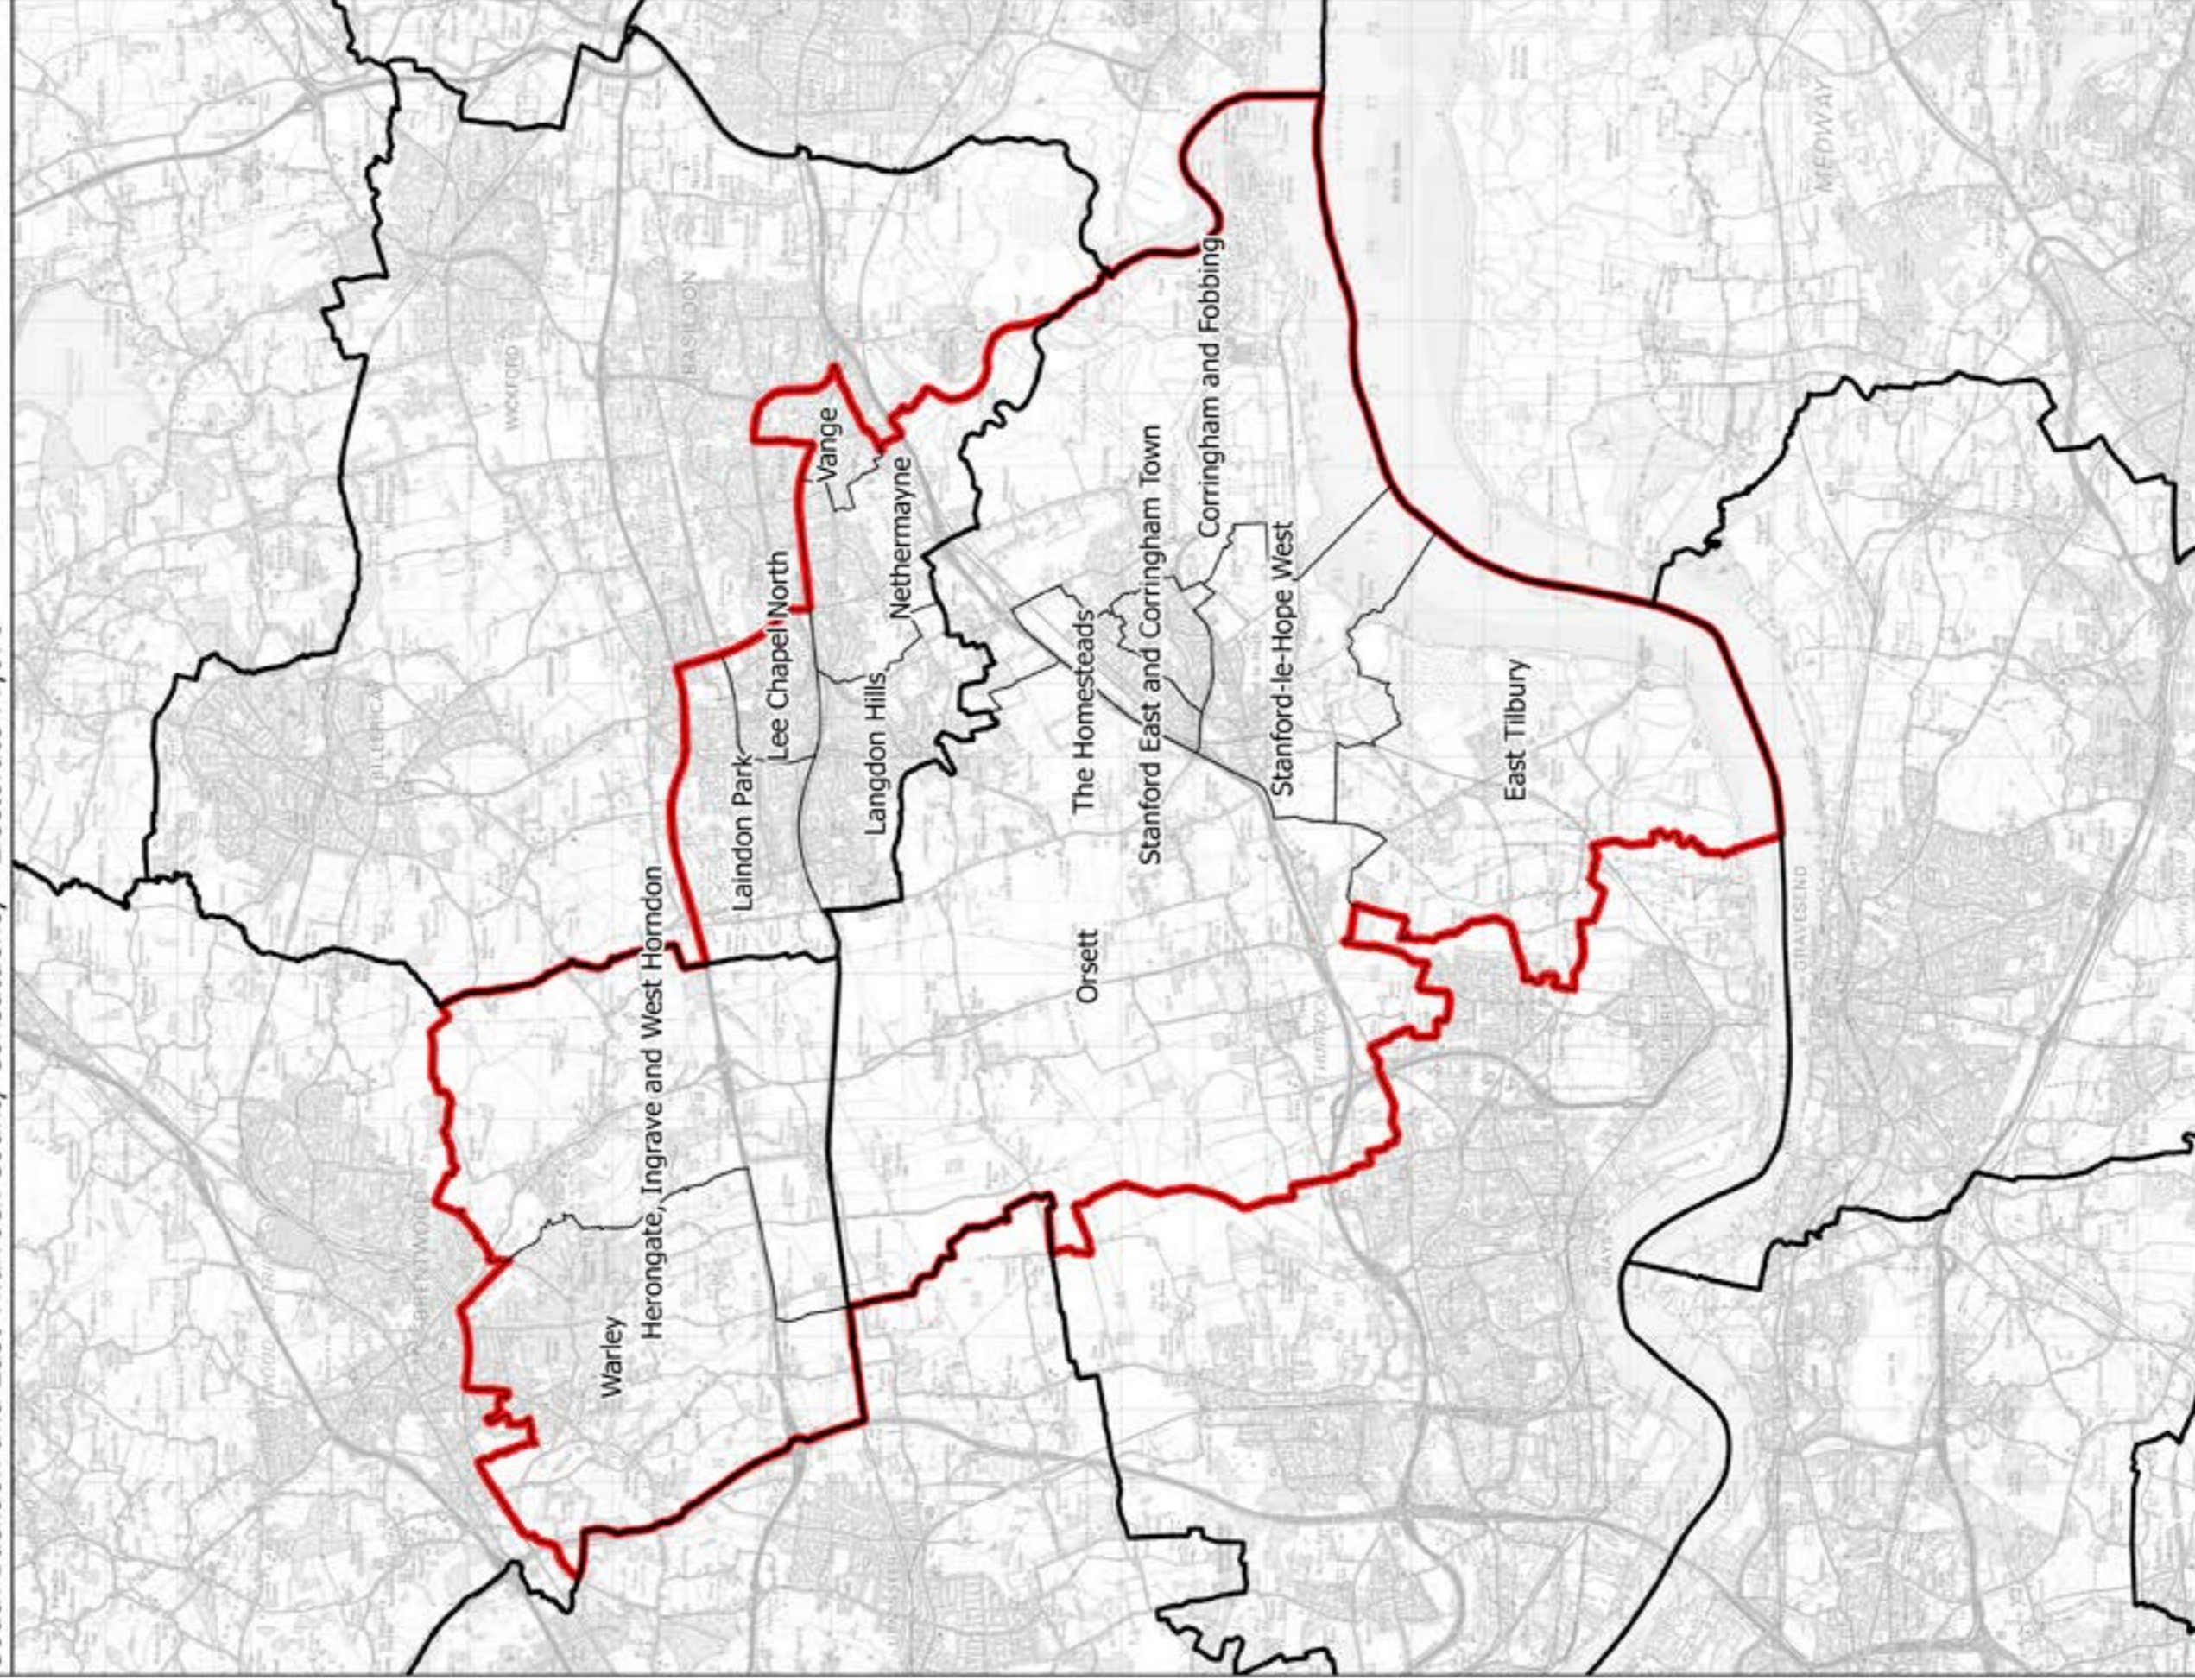

Boundary Commission for England - Initial Proposals for the Eastern Region
 South Basildon and East Thurrock County Constituency - Electorate 77,670

This map is reproduced from Ordnance Survey material with the permission of Ordnance Survey on behalf of the controller of Her Majesty's Stationery Office (C) Crown Copyright 2016. All rights reserved. Unauthorised reproduction infringes Crown copyright and may lead to prosecution or civil proceedings. Boundary Commission for England 100018298, 2016.