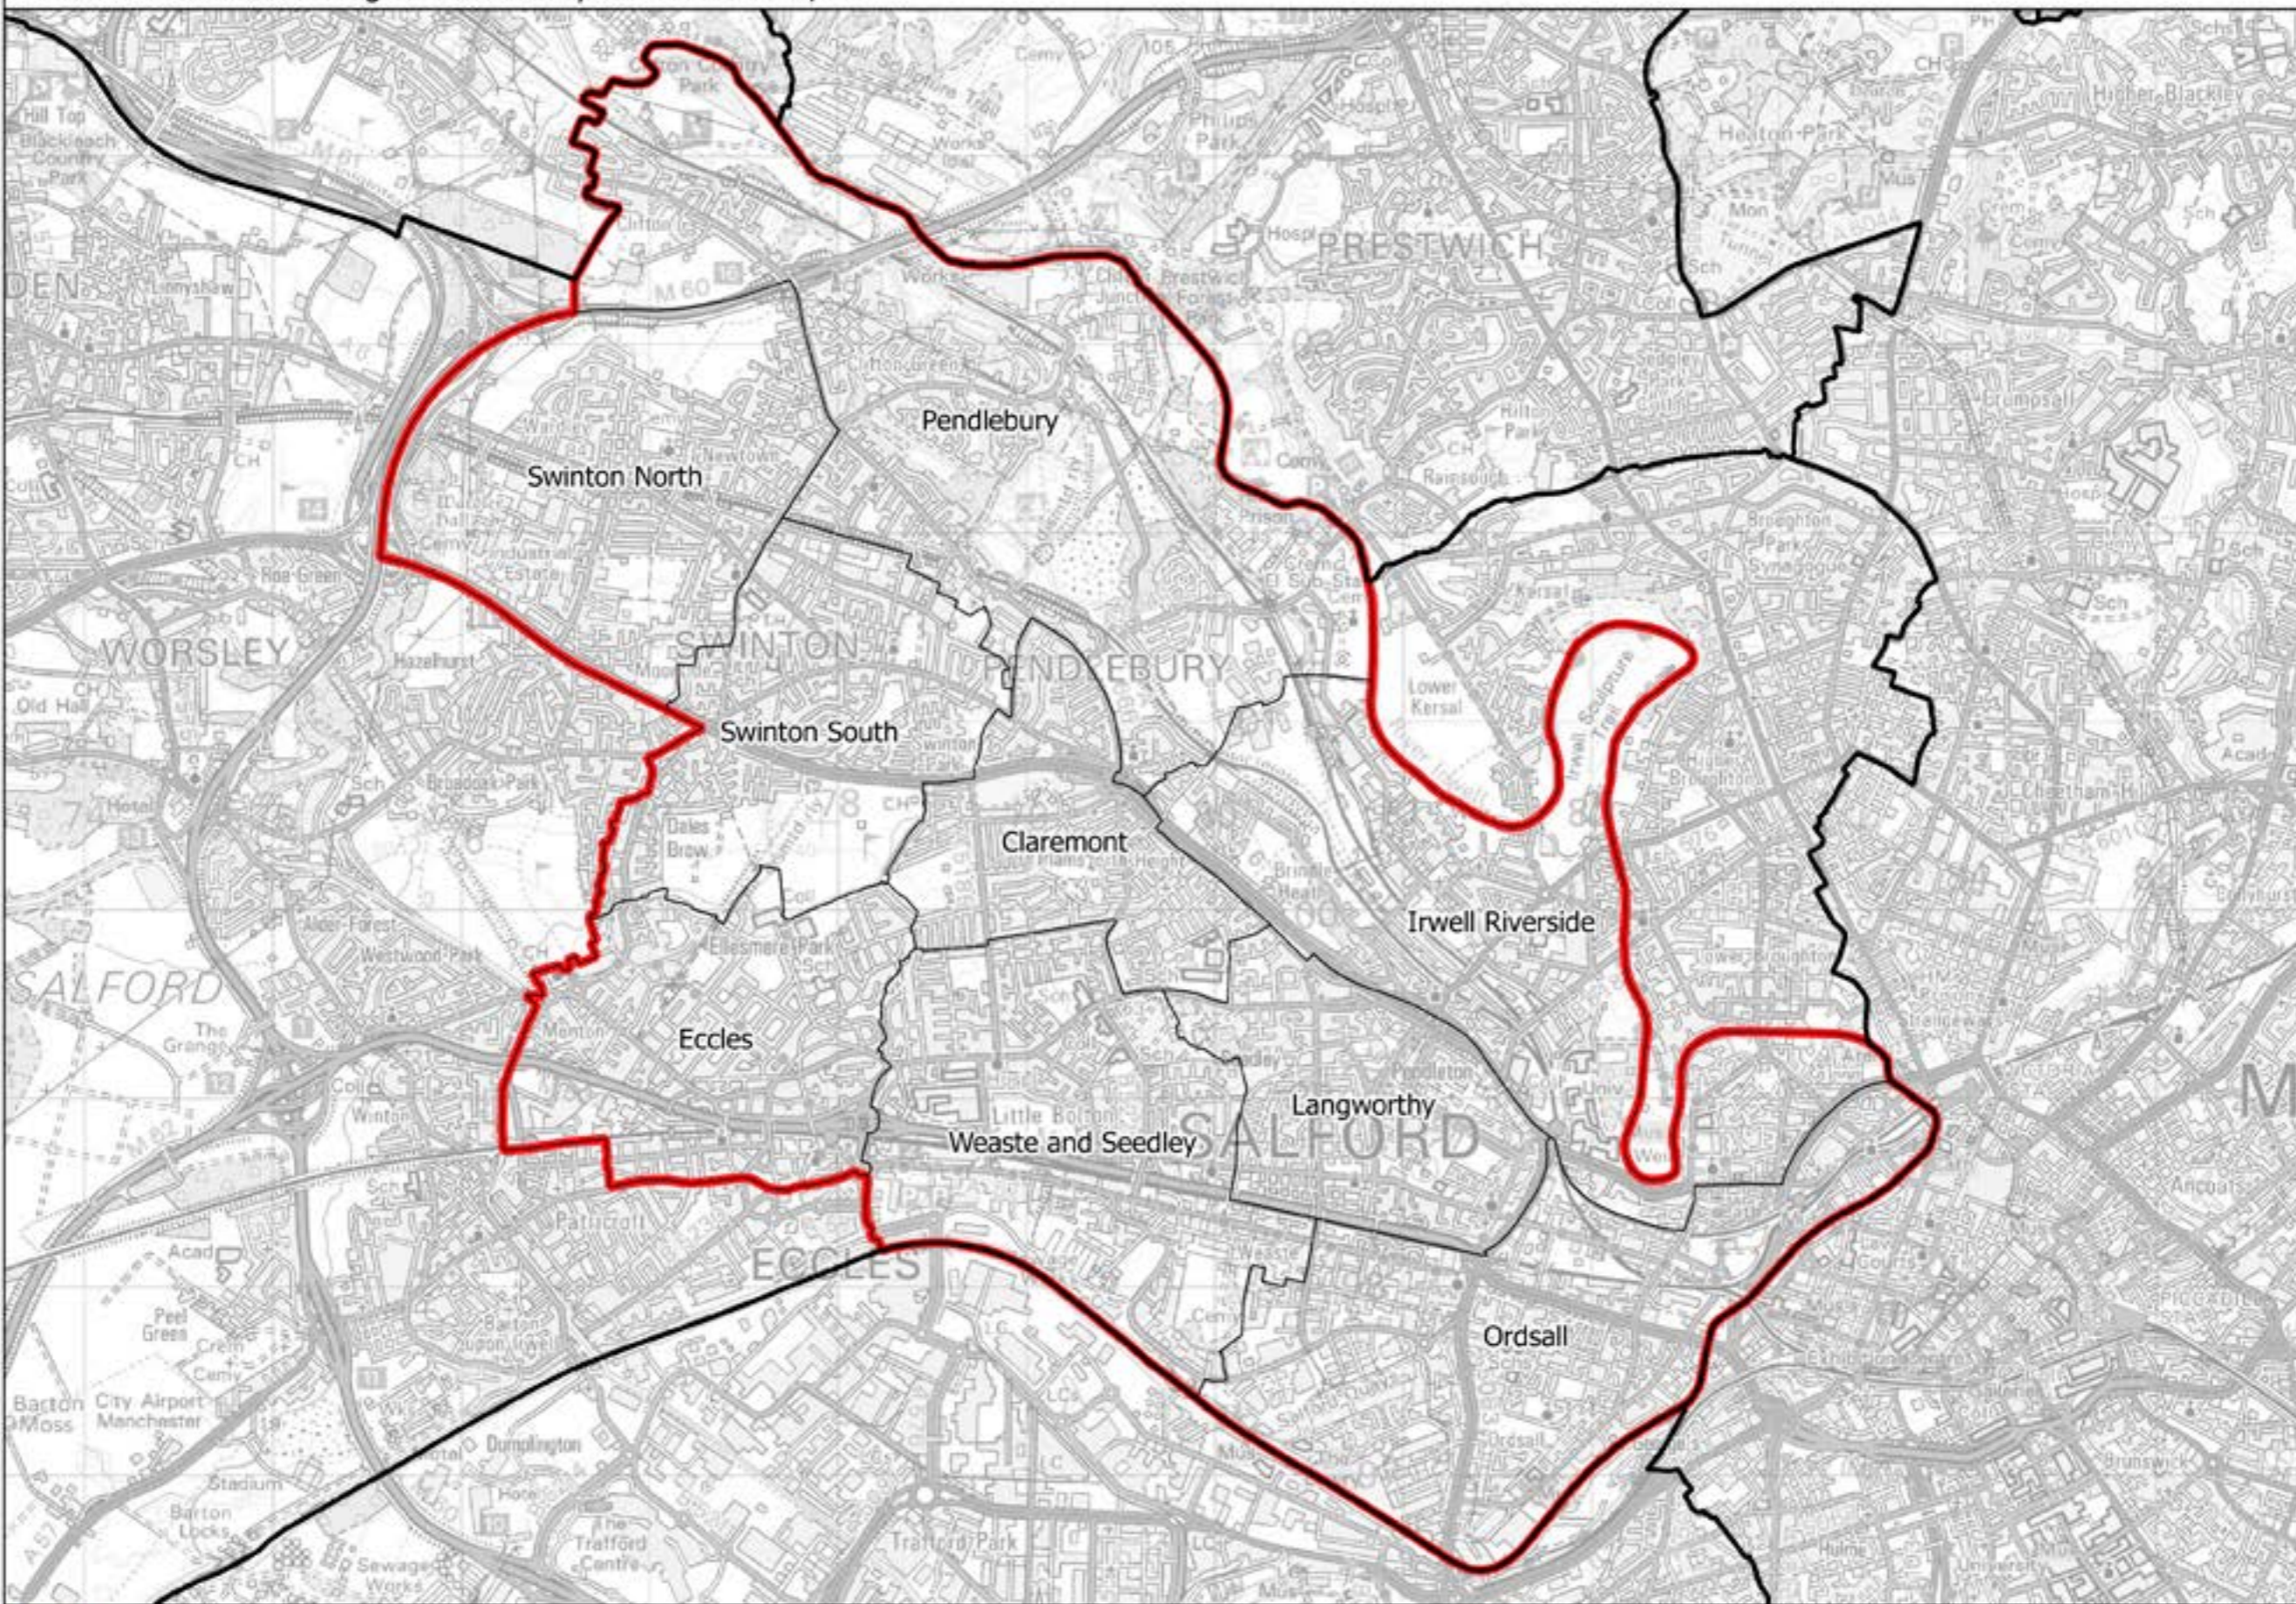

Boundary Commission for England - Initial Proposals for the North West Region Salford and Eccles Borough Constituency - Electorate 74,161

— Constituency — Local authorities — Wards

This map is reproduced from Ordnance Survey material with the permission of Ordnance Survey on behalf of the controller of Her Majesty's Stationery Office (C) Crown Copyright 2016. All rights reserved. Unauthorised reproduction infringes Crown copyright and may lead to prosecution or civil proceedings. Boundary Commission for England 100016289, 2016.