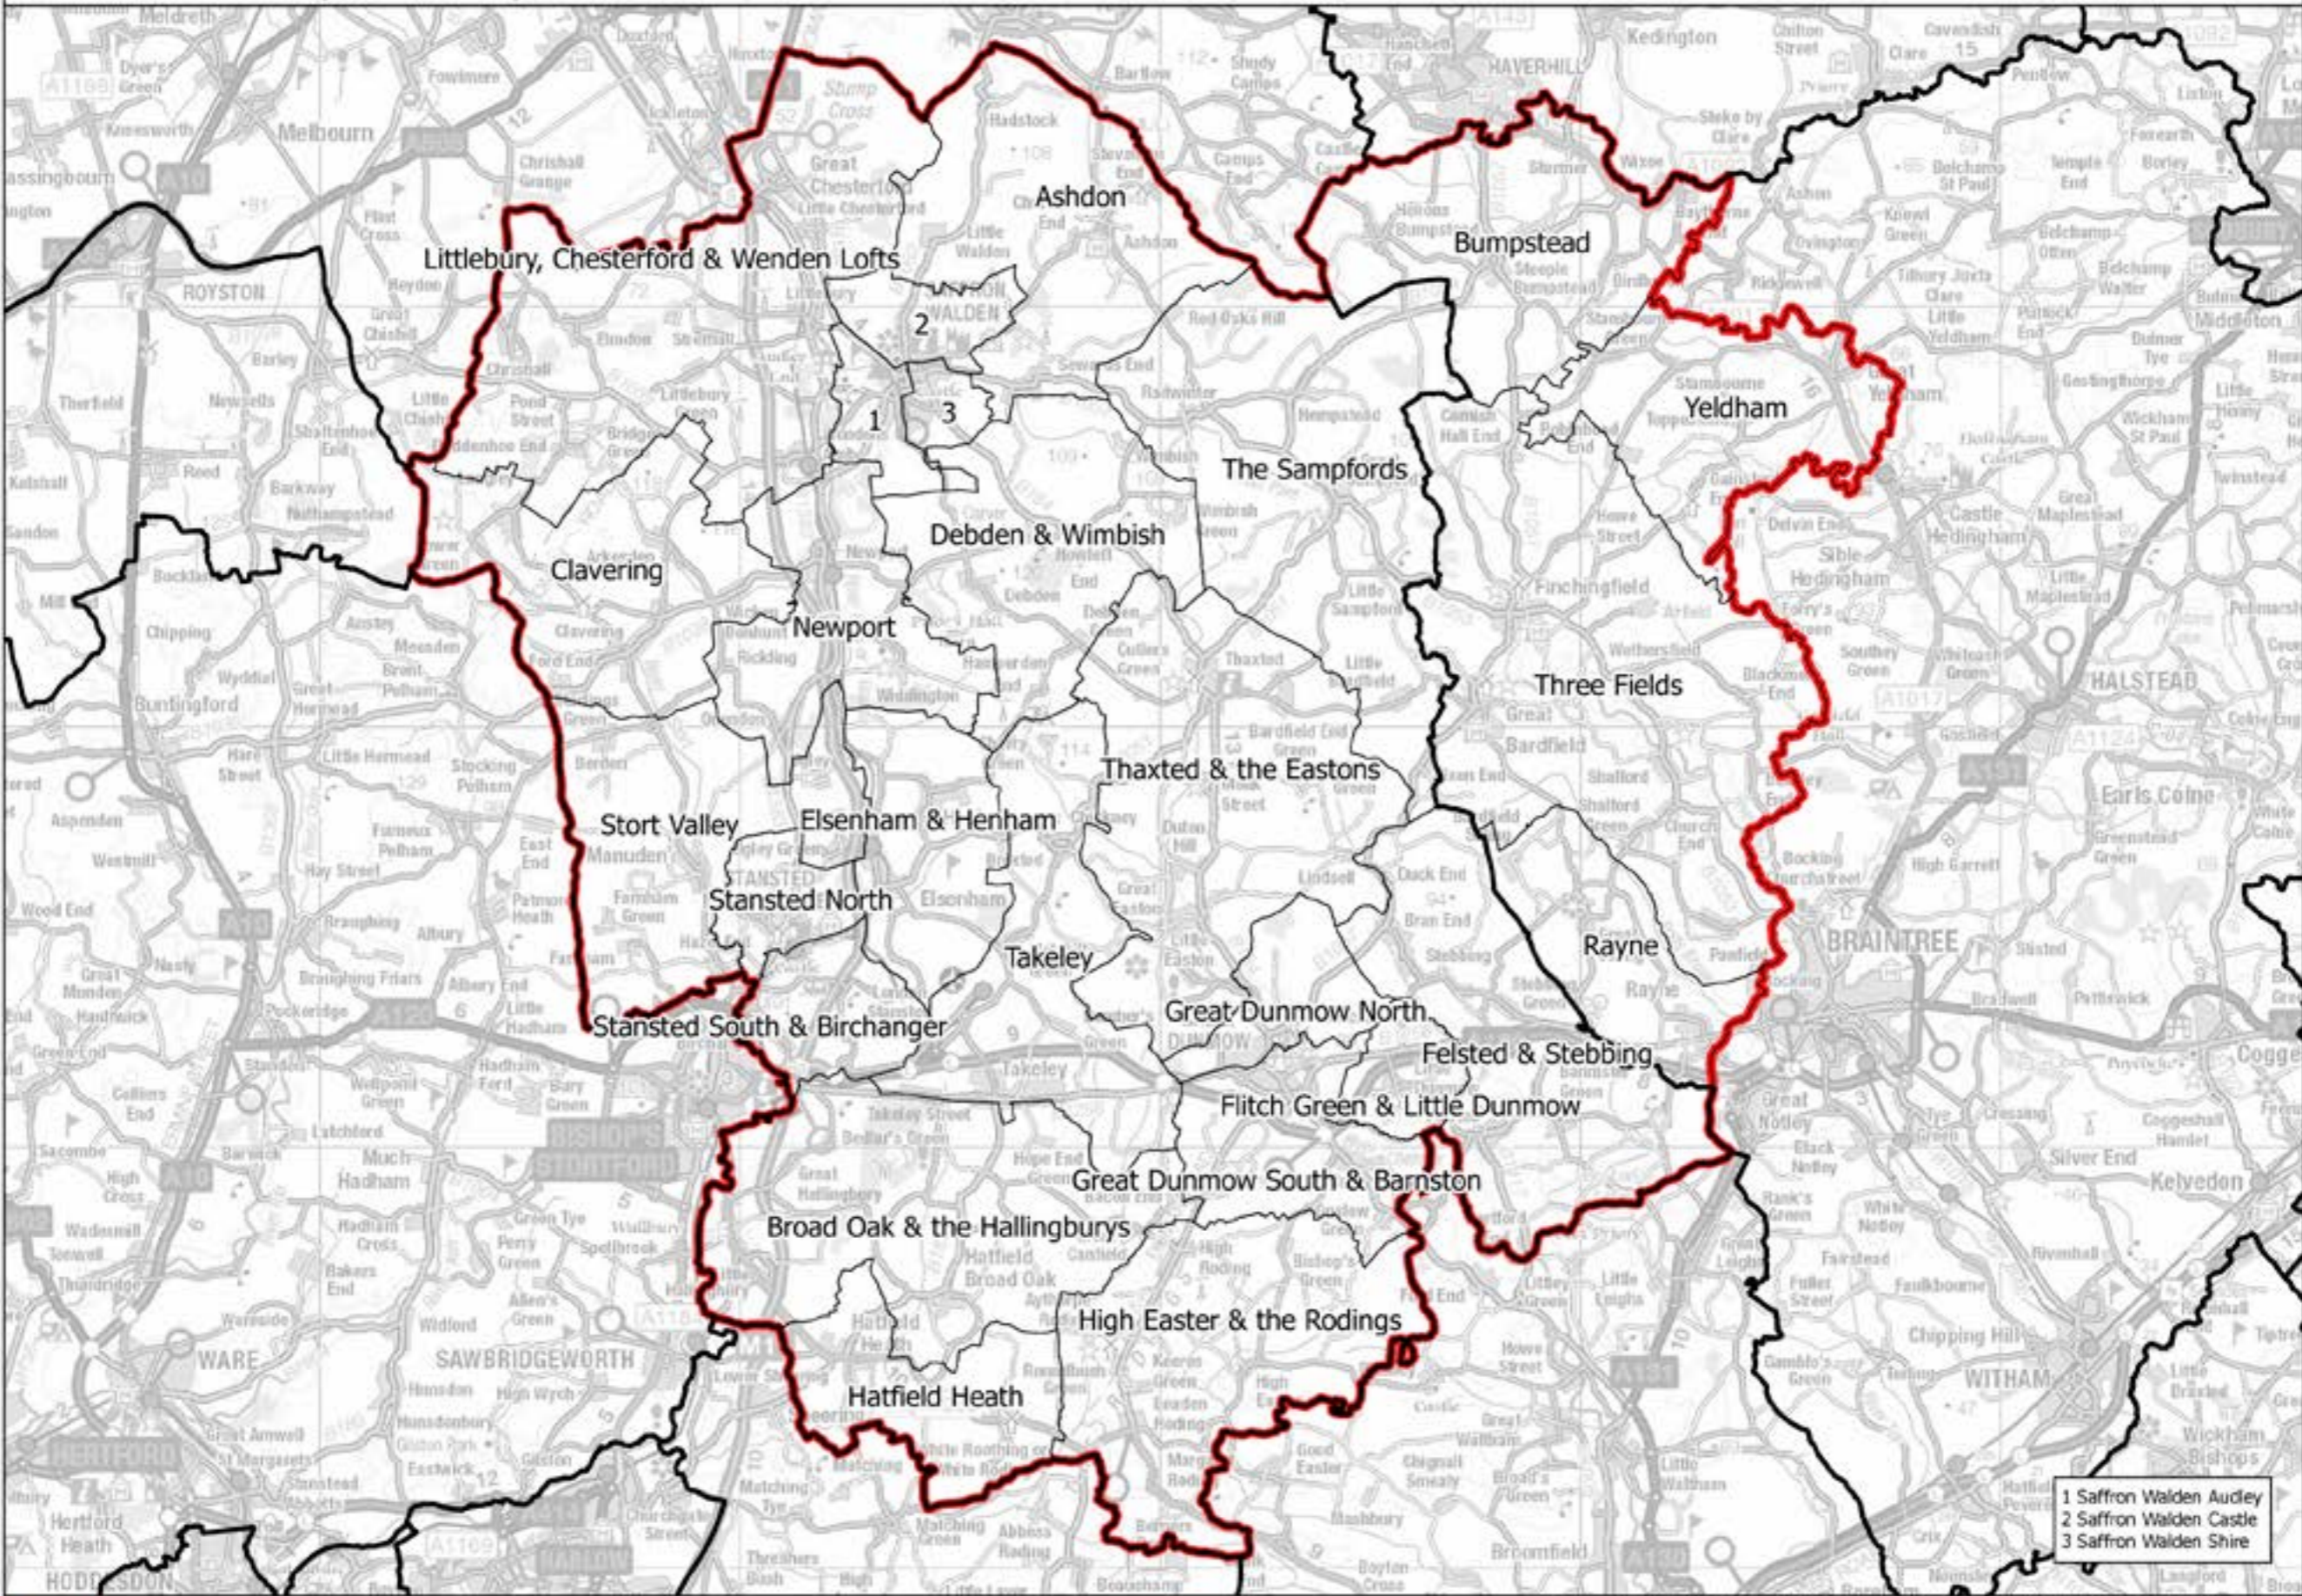

Boundary Commission for England - Initial Proposals for the Eastern Region  
Saffron Walden County Constituency - Electorate 72,780

— Constituency — Local authorities — Wards

This map is reproduced from Ordnance Survey material with the permission of Ordnance Survey on behalf of the controller of Her Majesty's Stationery Office (C) Crown Copyright 2016. All rights reserved. Unauthorised reproduction infringes Crown copyright and may lead to prosecution or civil proceedings. Boundary Commission for England 100016289, 2016.