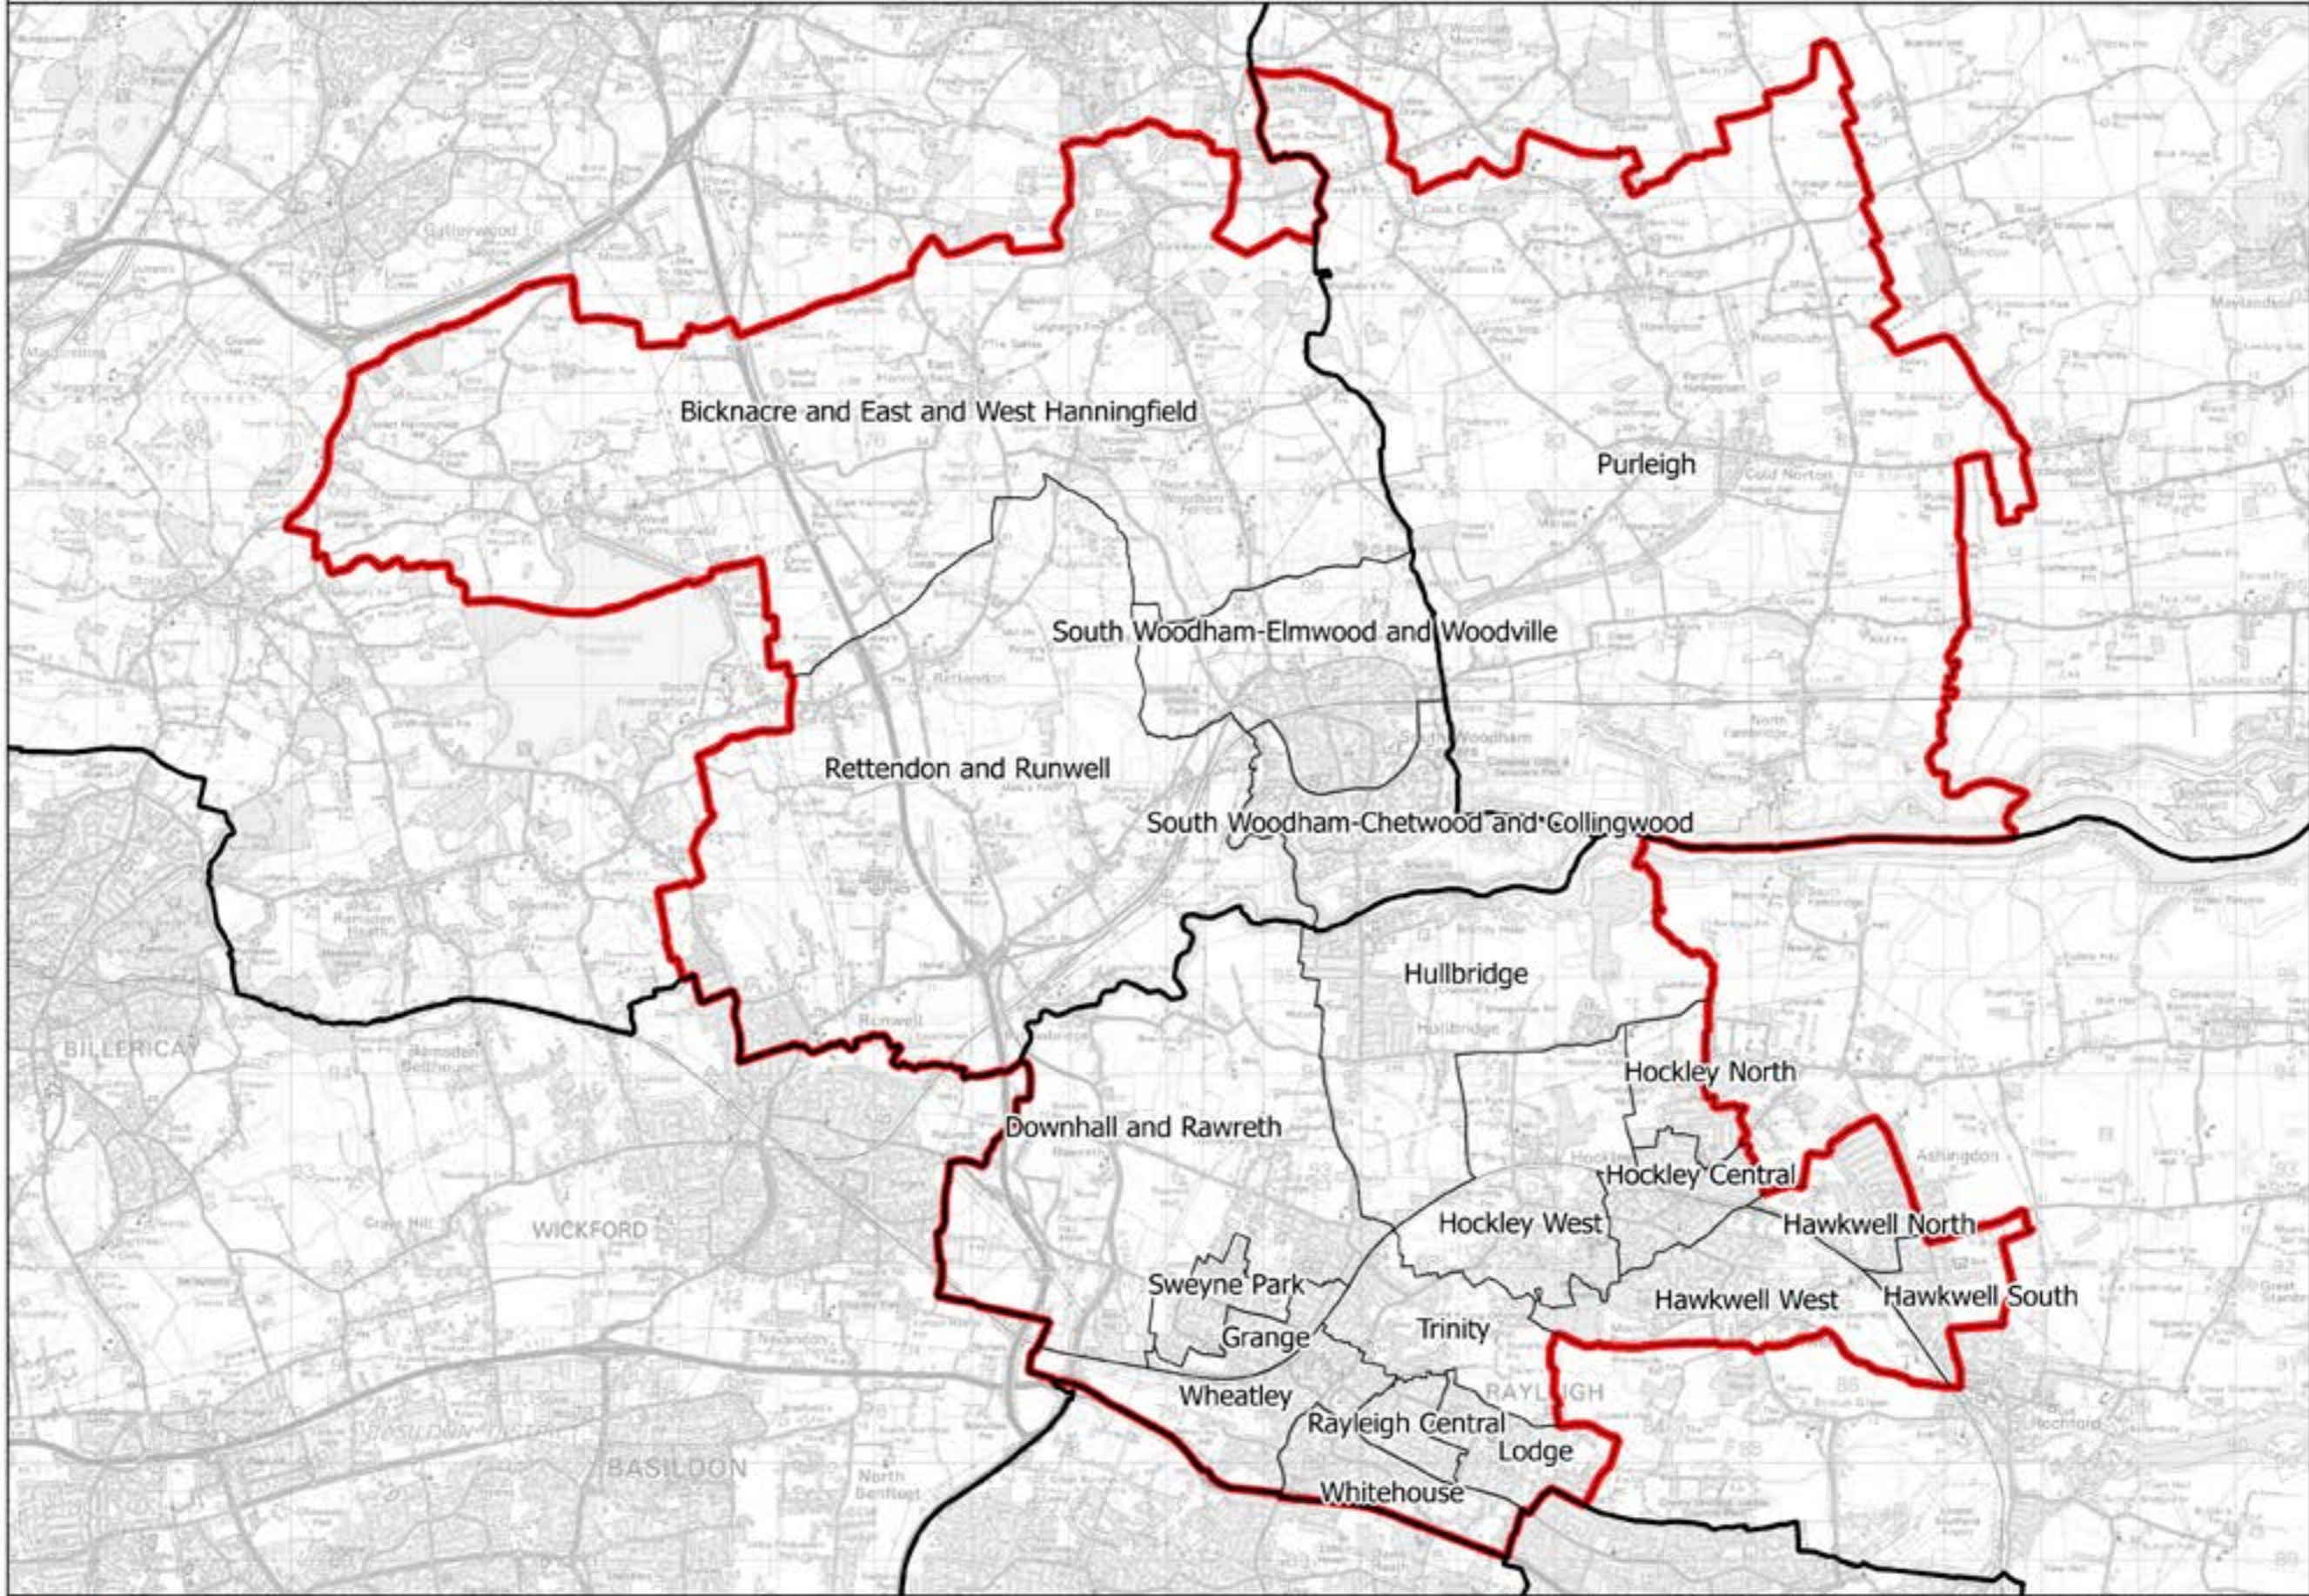

Boundary Commission for England - Initial Proposals for the Eastern Region
Rayleigh and Woodham Ferrers County Constituency - Electorate 73,182

— Constituency — Local authorities — Wards

This map is reproduced from Ordnance Survey material with the permission of Ordnance Survey on behalf of the controller of Her Majesty's Stationery Office (C) Crown Copyright 2016. All rights reserved. Unauthorised reproduction infringes Crown copyright and may lead to prosecution or civil proceedings. Boundary Commission for England 100016289, 2016.