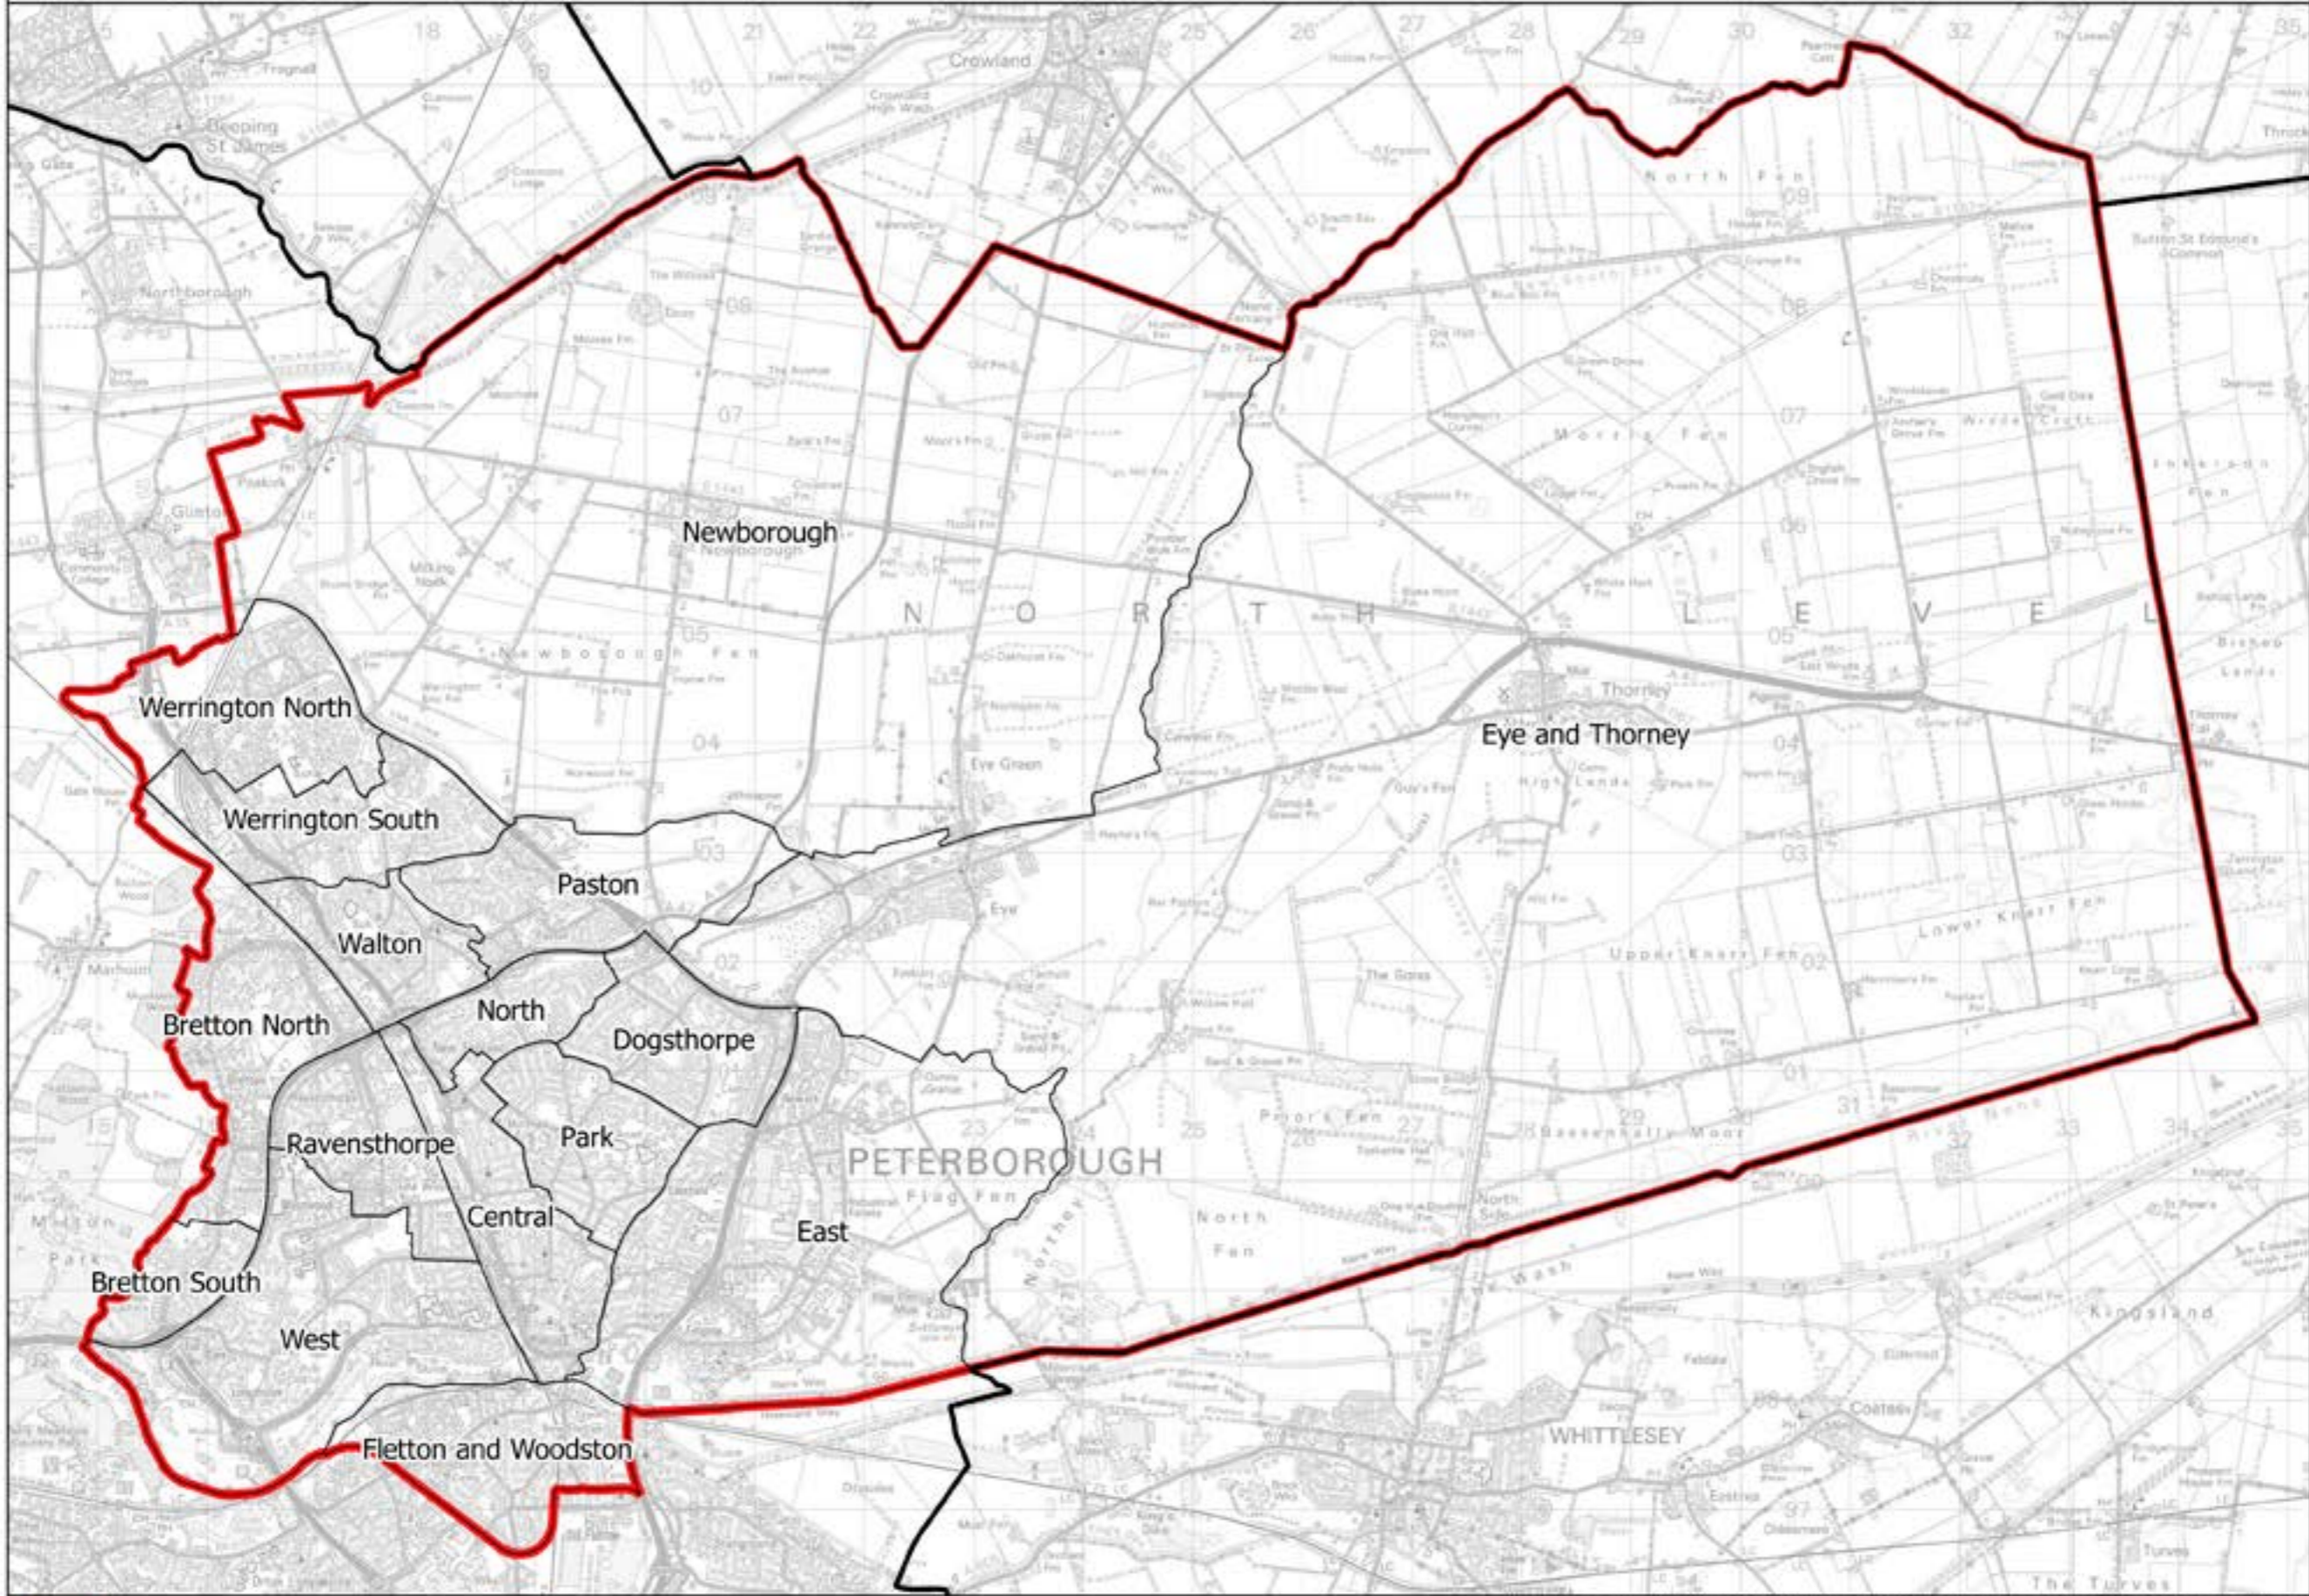

Boundary Commission for England - Initial Proposals for the Eastern Region Peterborough Borough Constituency - Electorate 77,607

— Constituency
 Local authorities
 Wards

This map is reproduced from Ordnance Survey material with the permission of Ordnance Survey on behalf of the controller of Her Majesty's Stationery Office (C) Crown Copyright 2016. All rights reserved. Unauthorised reproduction infringes Crown copyright and may lead to prosecution or civil proceedings. Boundary Commission for England 100016289, 2016.