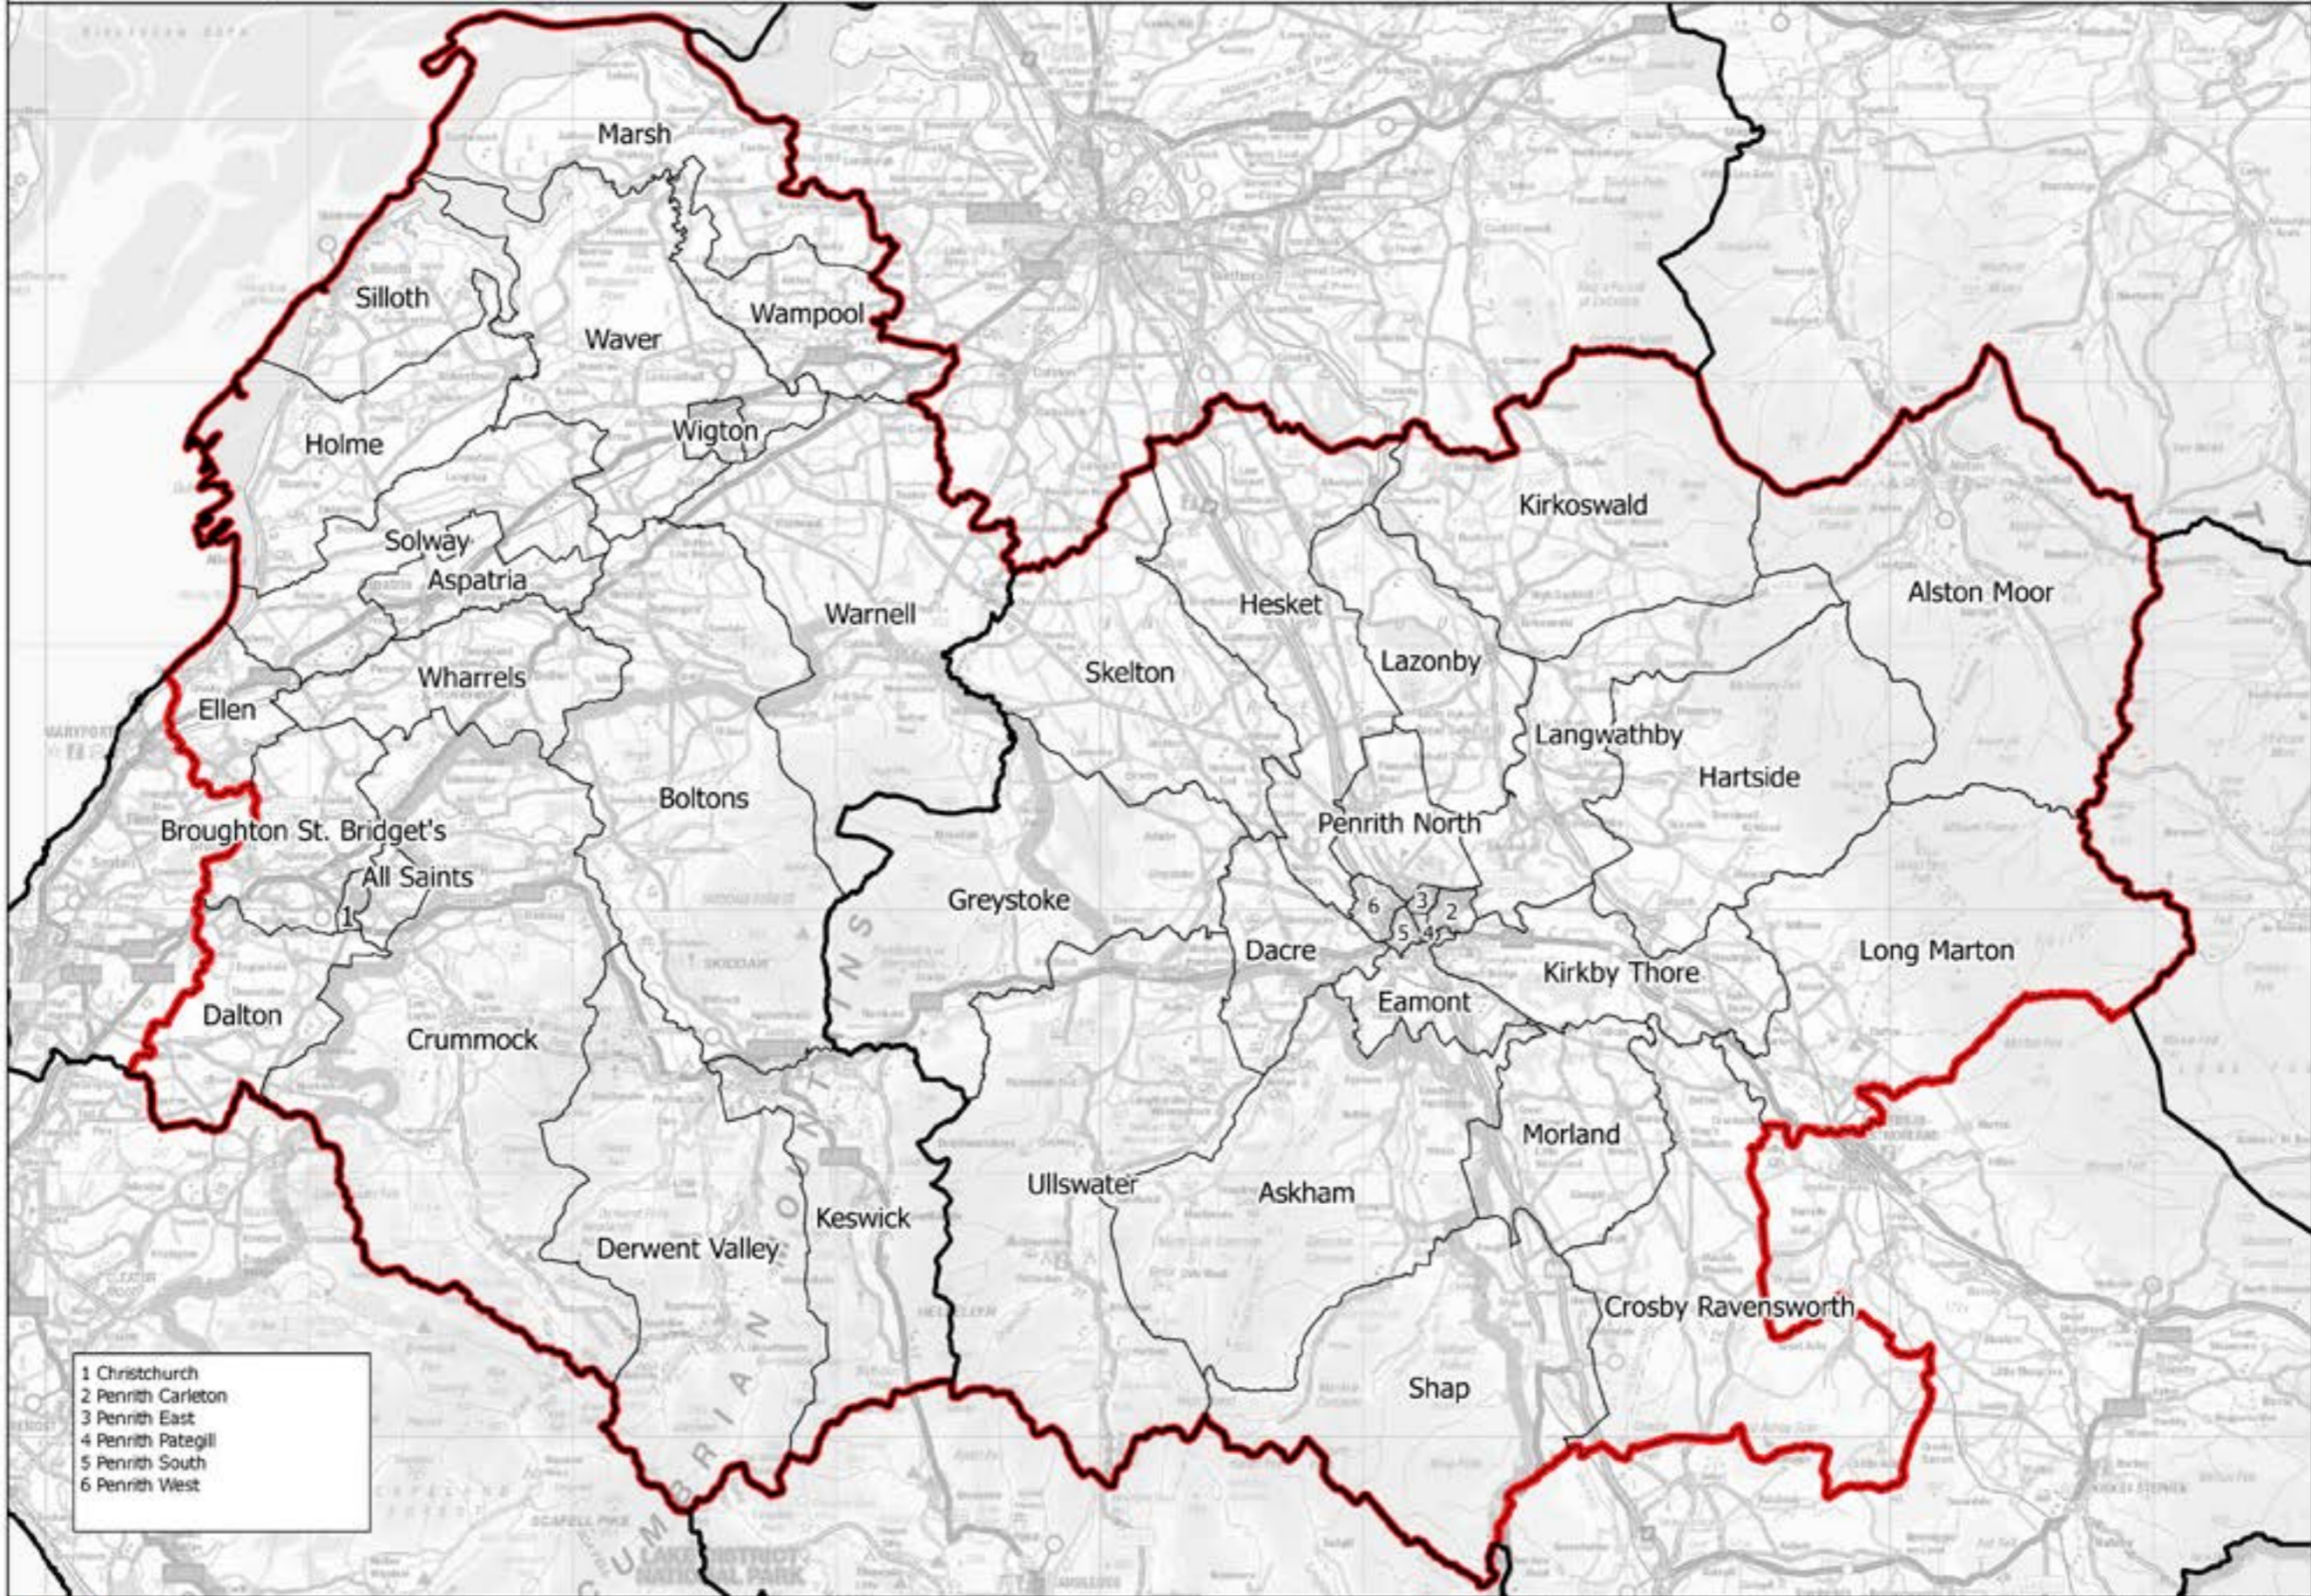

Boundary Commission for England - Initial Proposals for the North West Region  
Penrith and Solway County Constituency - Electorate 72,284

— Constituency — Local authorities — Wards

This map is reproduced from Ordnance Survey material with the permission of Ordnance Survey on behalf of the controller of Her Majesty's Stationery Office (C) Crown Copyright 2016. All rights reserved. Unauthorised reproduction infringes Crown copyright and may lead to prosecution or civil proceedings. Boundary Commission for England 100016289, 2016.