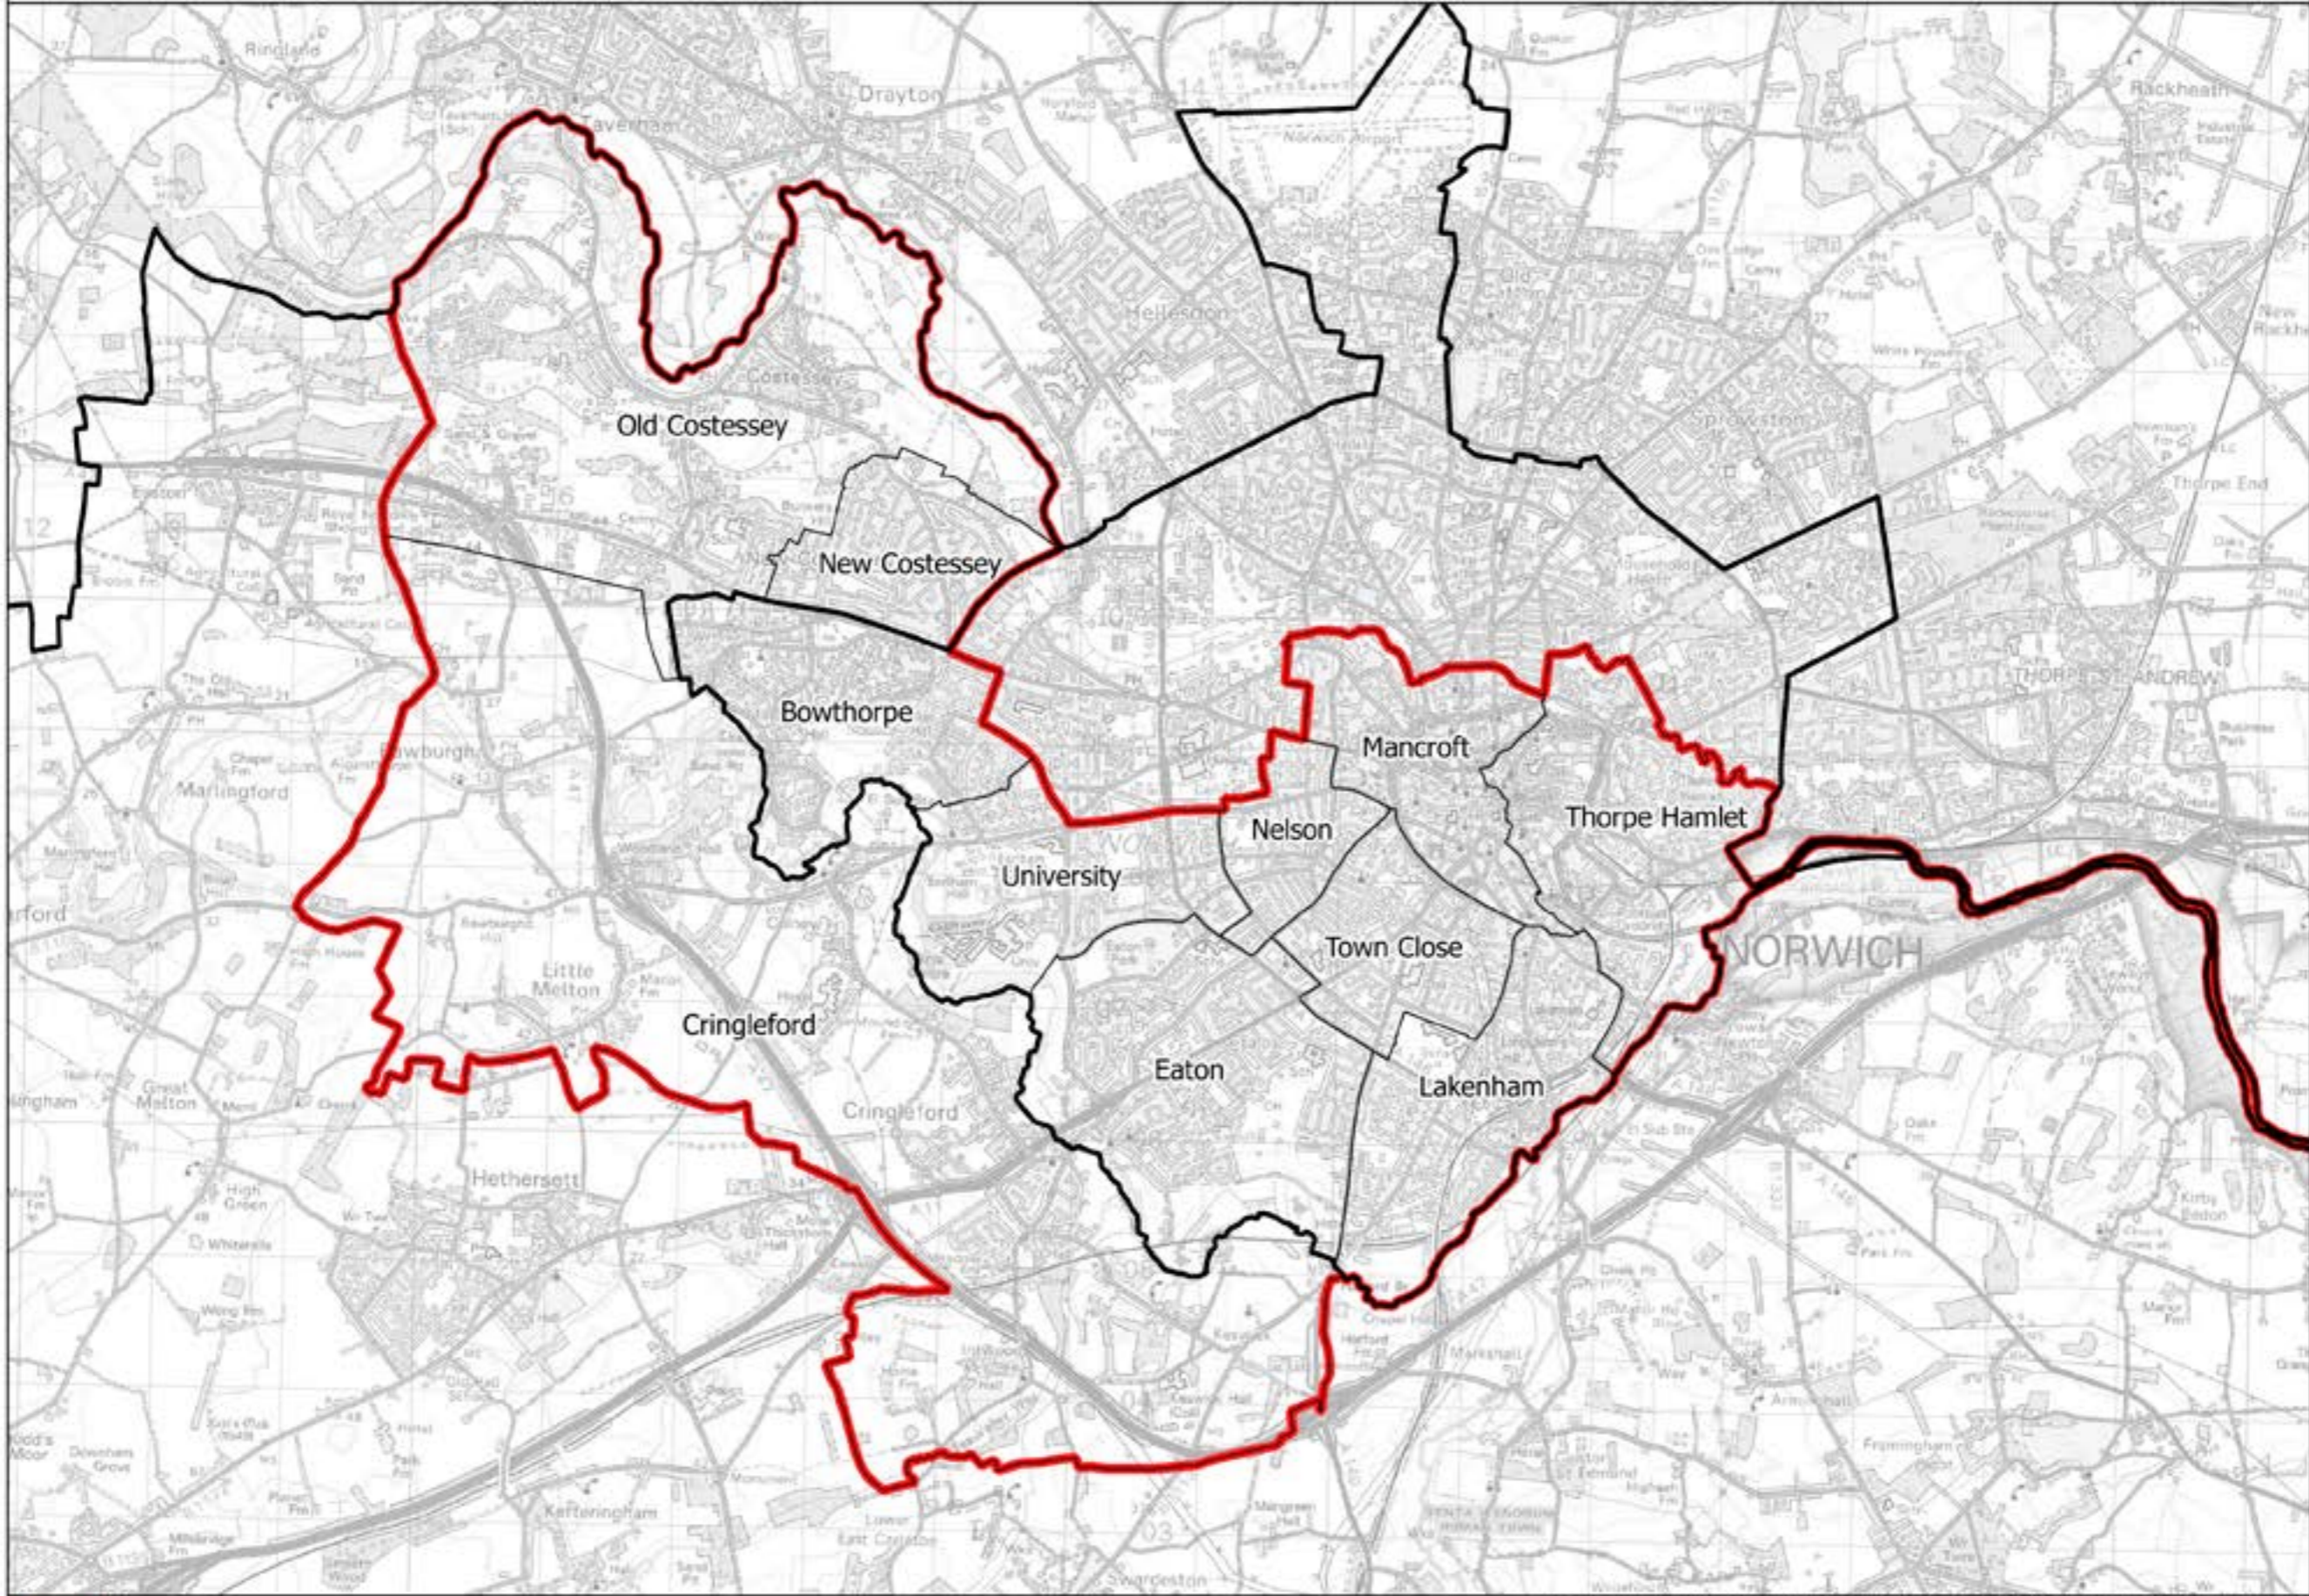

Boundary Commission for England - Initial Proposals for the Eastern Region  
Norwich South Borough Constituency - Electorate 71,804

— Constituency    — Local authorities    — Wards

This map is reproduced from Ordnance Survey material with the permission of Ordnance Survey on behalf of the controller of Her Majesty's Stationery Office (C) Crown Copyright 2016. All rights reserved. Unauthorised reproduction infringes Crown copyright and may lead to prosecution or civil proceedings. Boundary Commission for England 100016289, 2016.