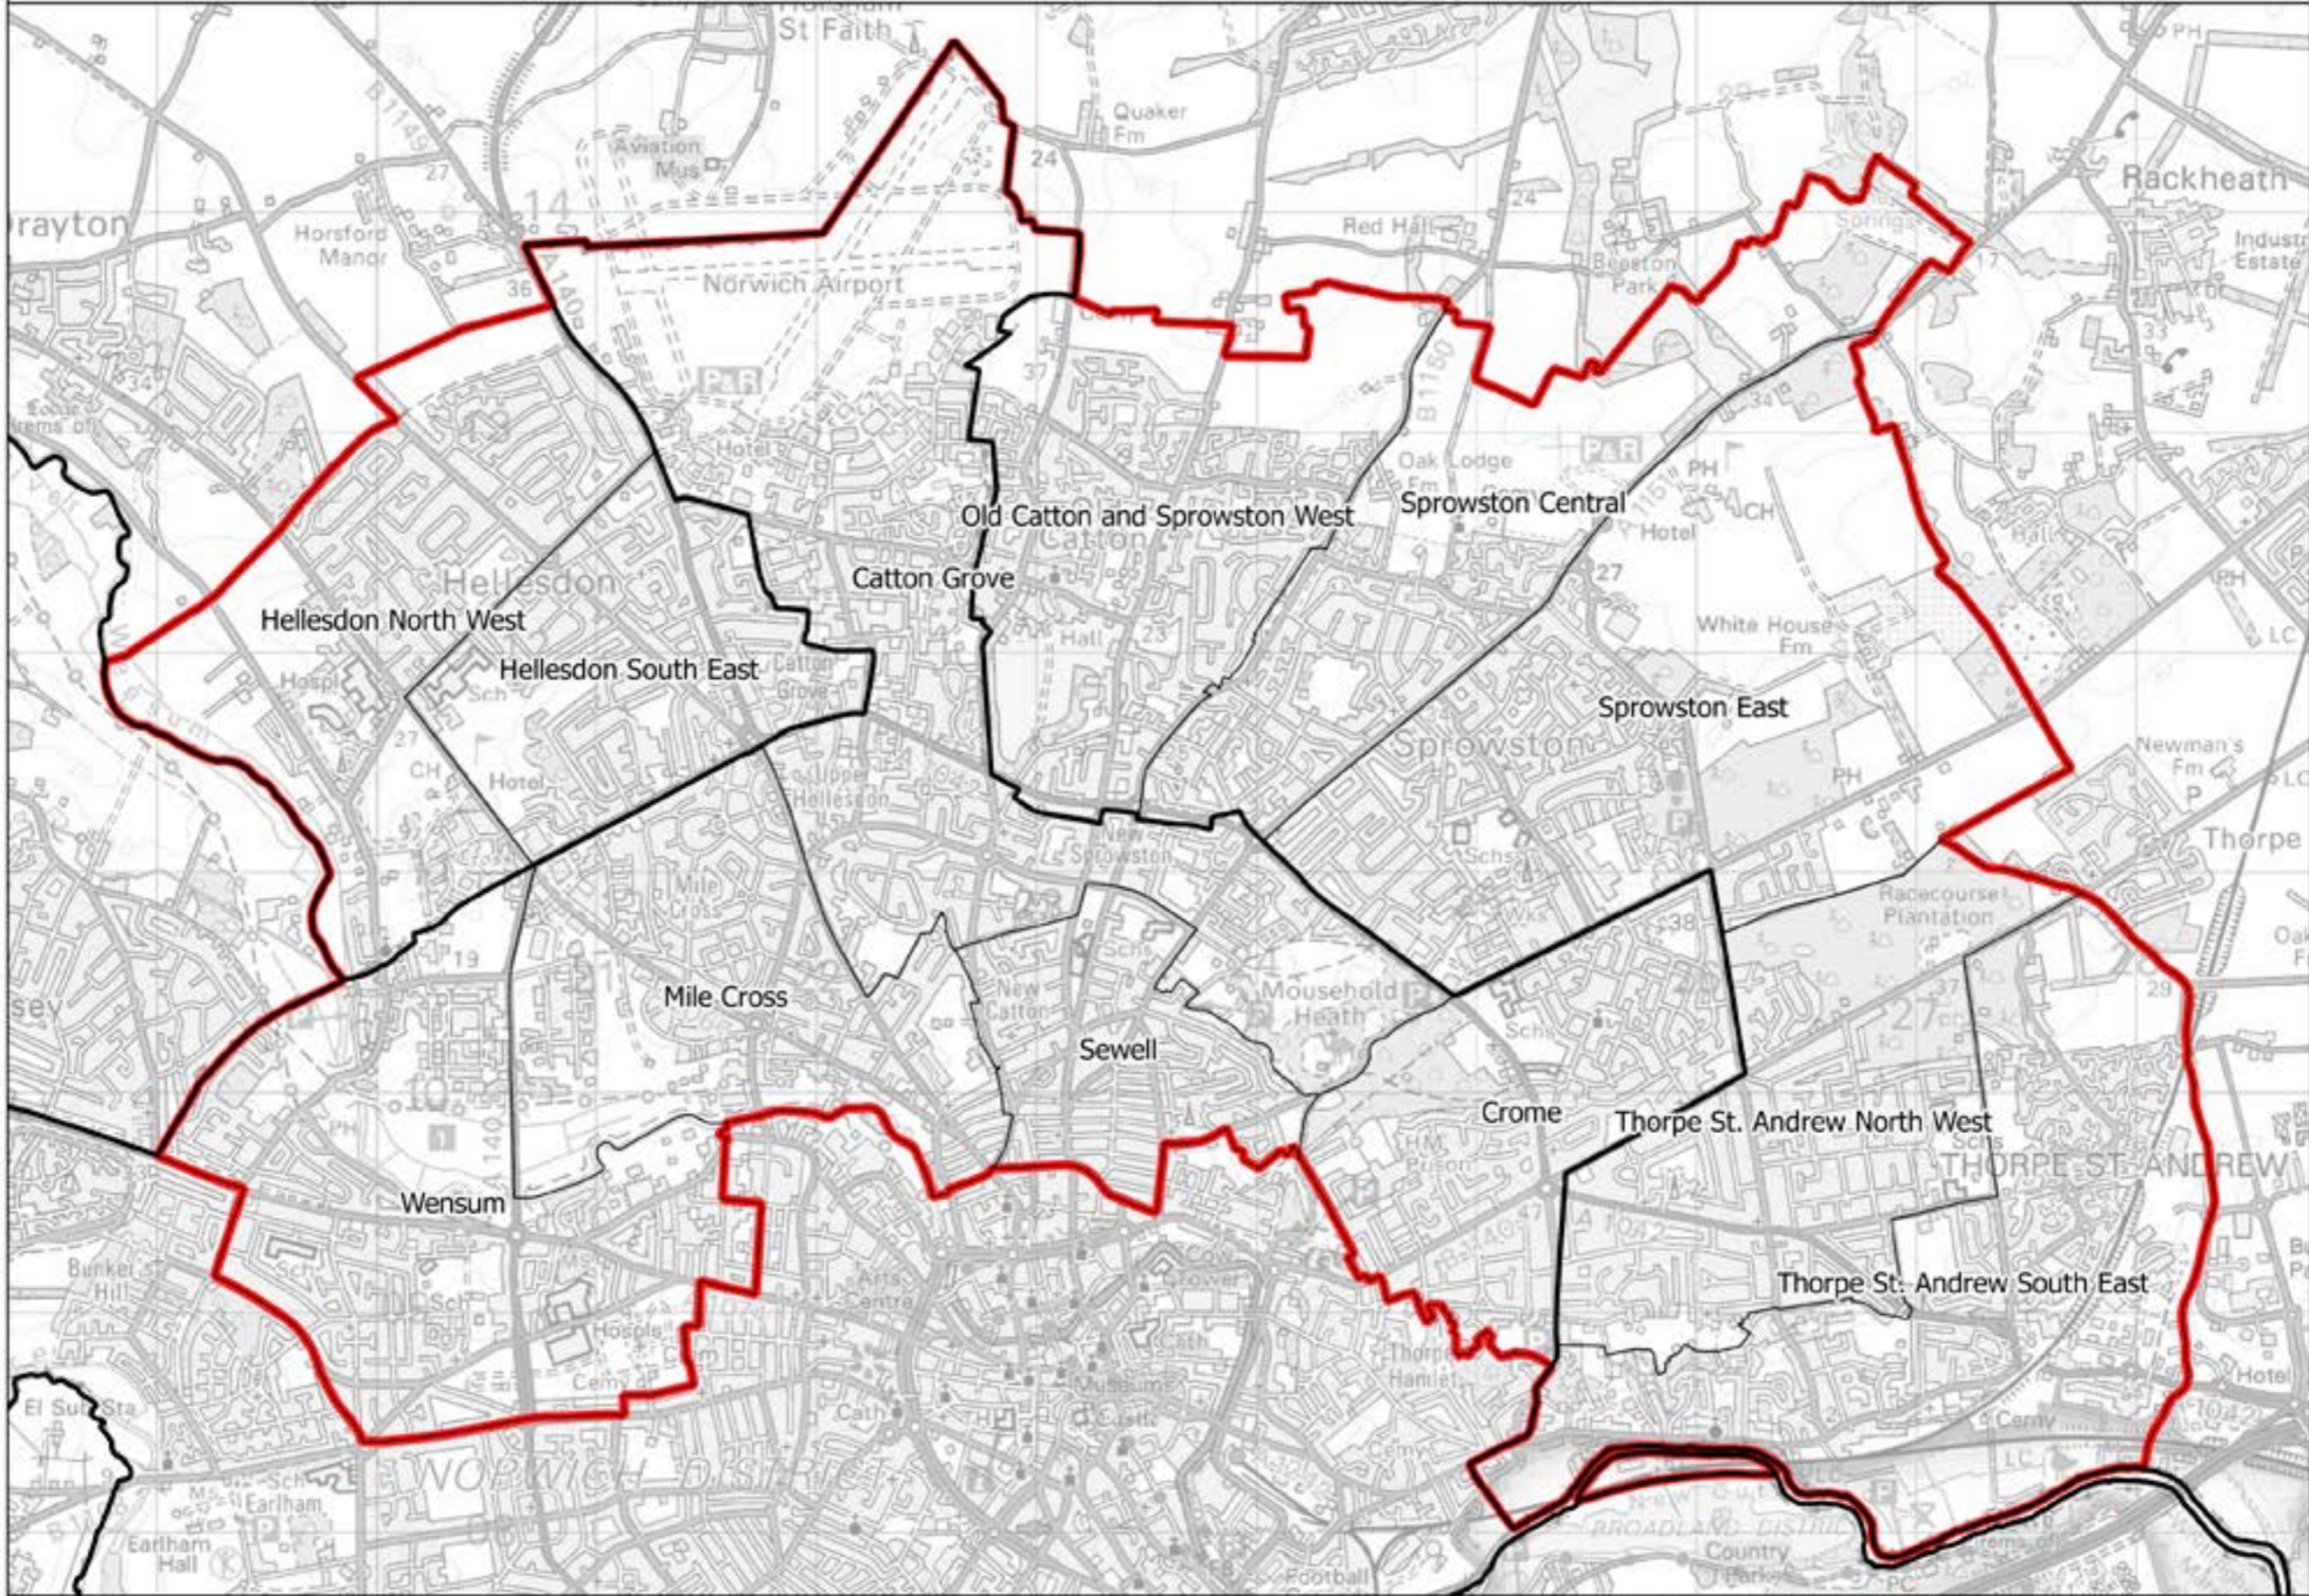

Boundary Commission for England - Initial Proposals for the Eastern Region
Norwich North Borough Constituency - Electorate 71,192

— Constituency — Local authorities — Wards

This map is reproduced from Ordnance Survey material with the permission of Ordnance Survey on behalf of the controller of Her Majesty's Stationery Office (C) Crown Copyright 2016. All rights reserved. Unauthorised reproduction infringes Crown copyright and may lead to prosecution or civil proceedings. Boundary Commission for England 100016289, 2016.