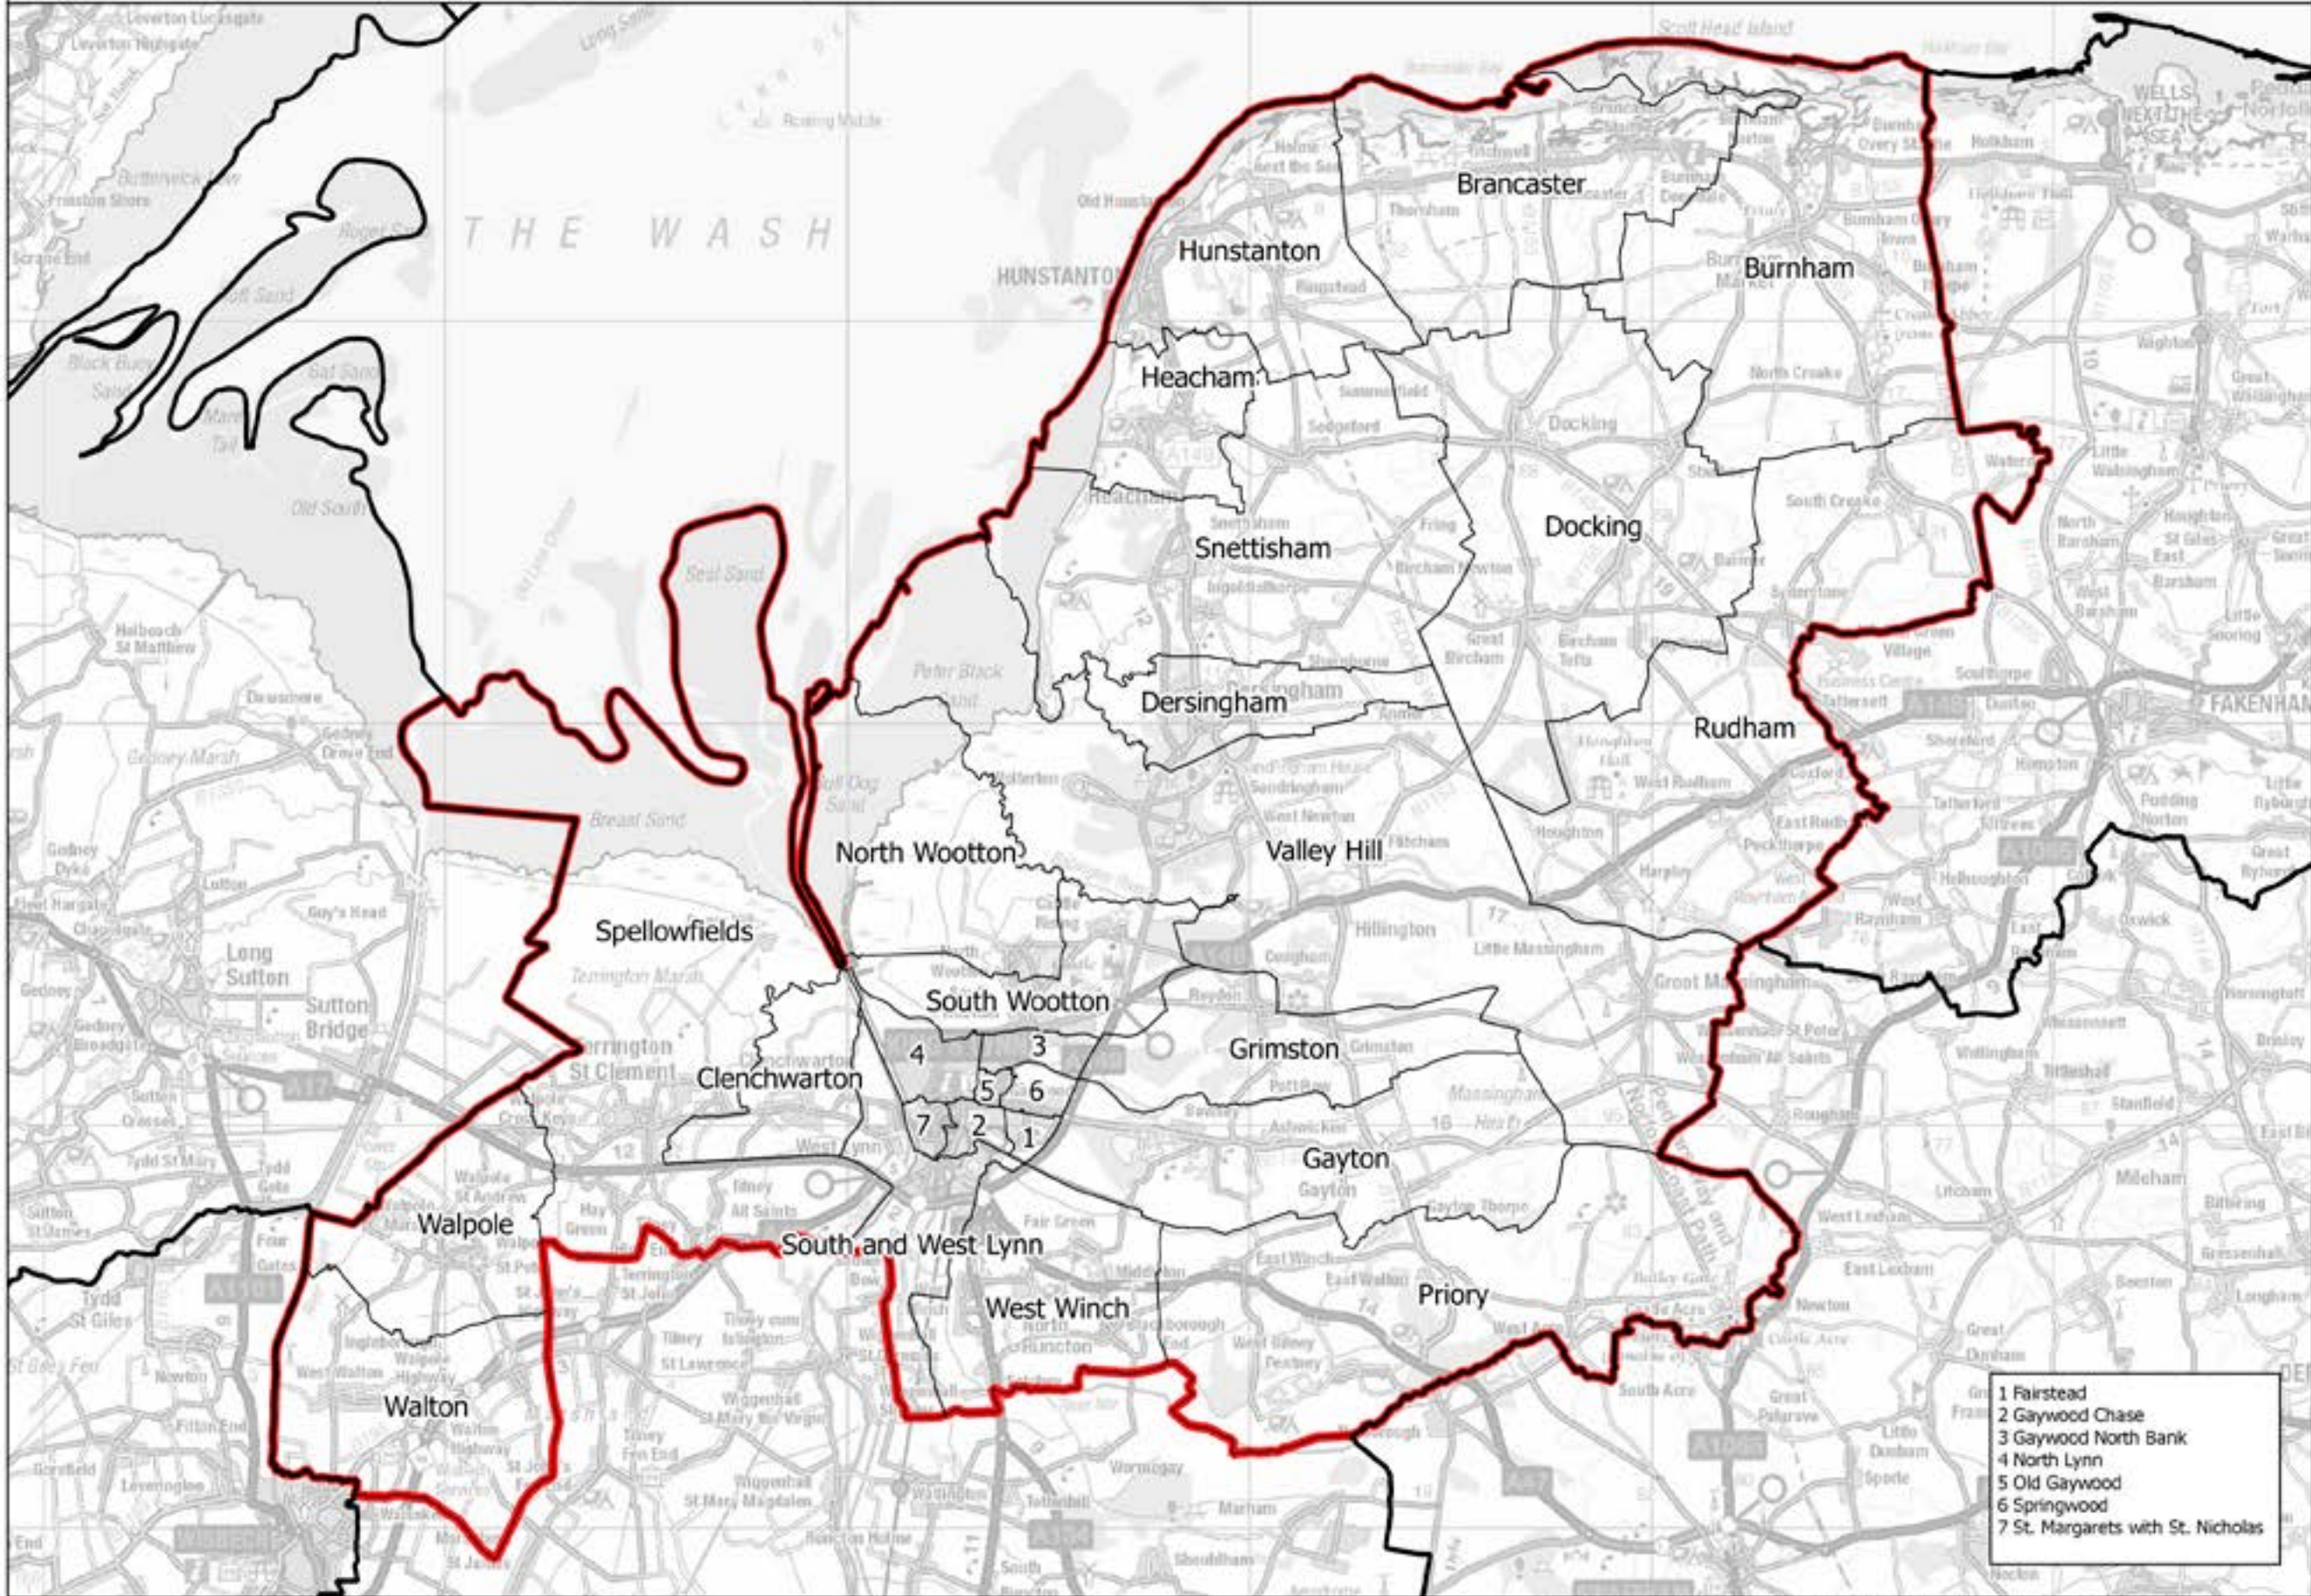

Boundary Commission for England - Initial Proposals for the Eastern Region
North West Norfolk County Constituency - Electorate 72,805

— Constituency — Local authorities — Wards

This map is reproduced from Ordnance Survey material with the permission of Ordnance Survey on behalf of the controller of Her Majesty's Stationery Office (C) Crown Copyright 2016. All rights reserved. Unauthorised reproduction infringes Crown copyright and may lead to prosecution or civil proceedings. Boundary Commission for England 100016289, 2016.