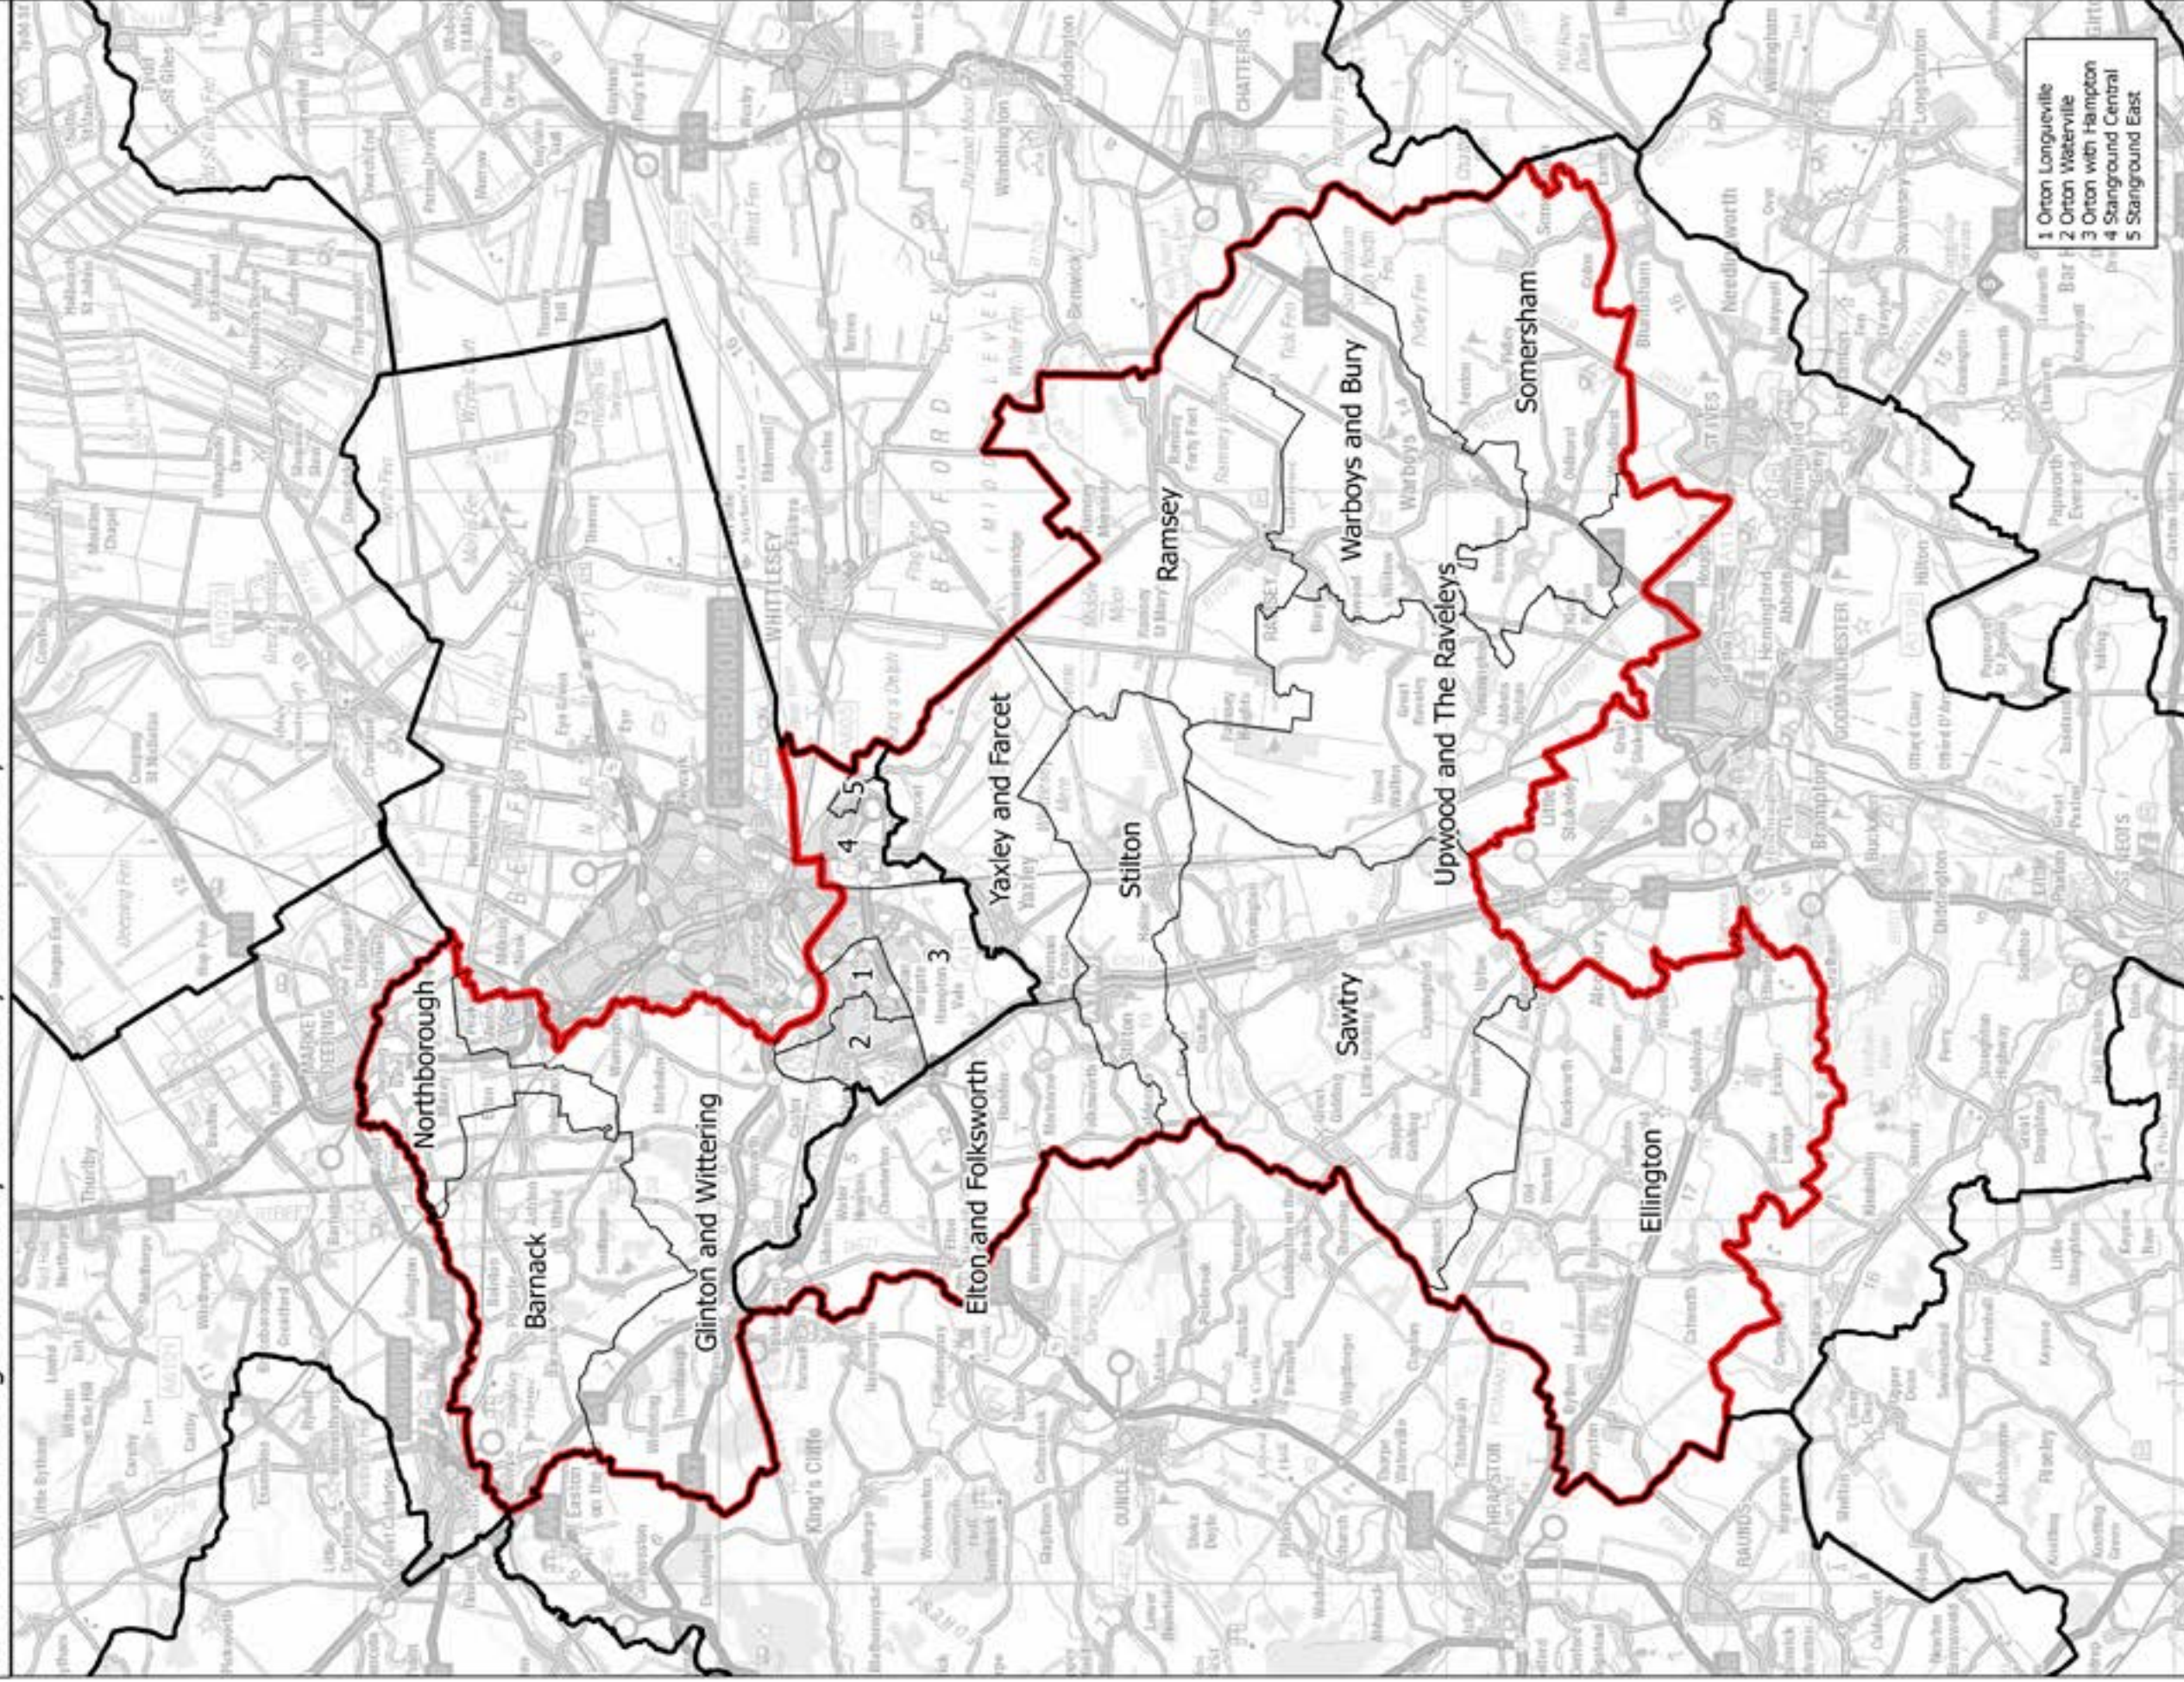

**Boundary Commission for England - Initial Proposals for the Eastern Region**  
**North West Cambridgeshire County Constituency - Electorate 78,279**

This map is reproduced from Ordnance Survey material with the permission of Ordnance Survey on behalf of the controller of Her Majesty's Stationery Office (C) Crown Copyright 2016. All rights reserved. Unauthorised reproduction infringes Crown copyright and may lead to prosecution or civil proceedings. Boundary Commission for England, 100018098, 2016.

— Constituency — Local authorities — Wards