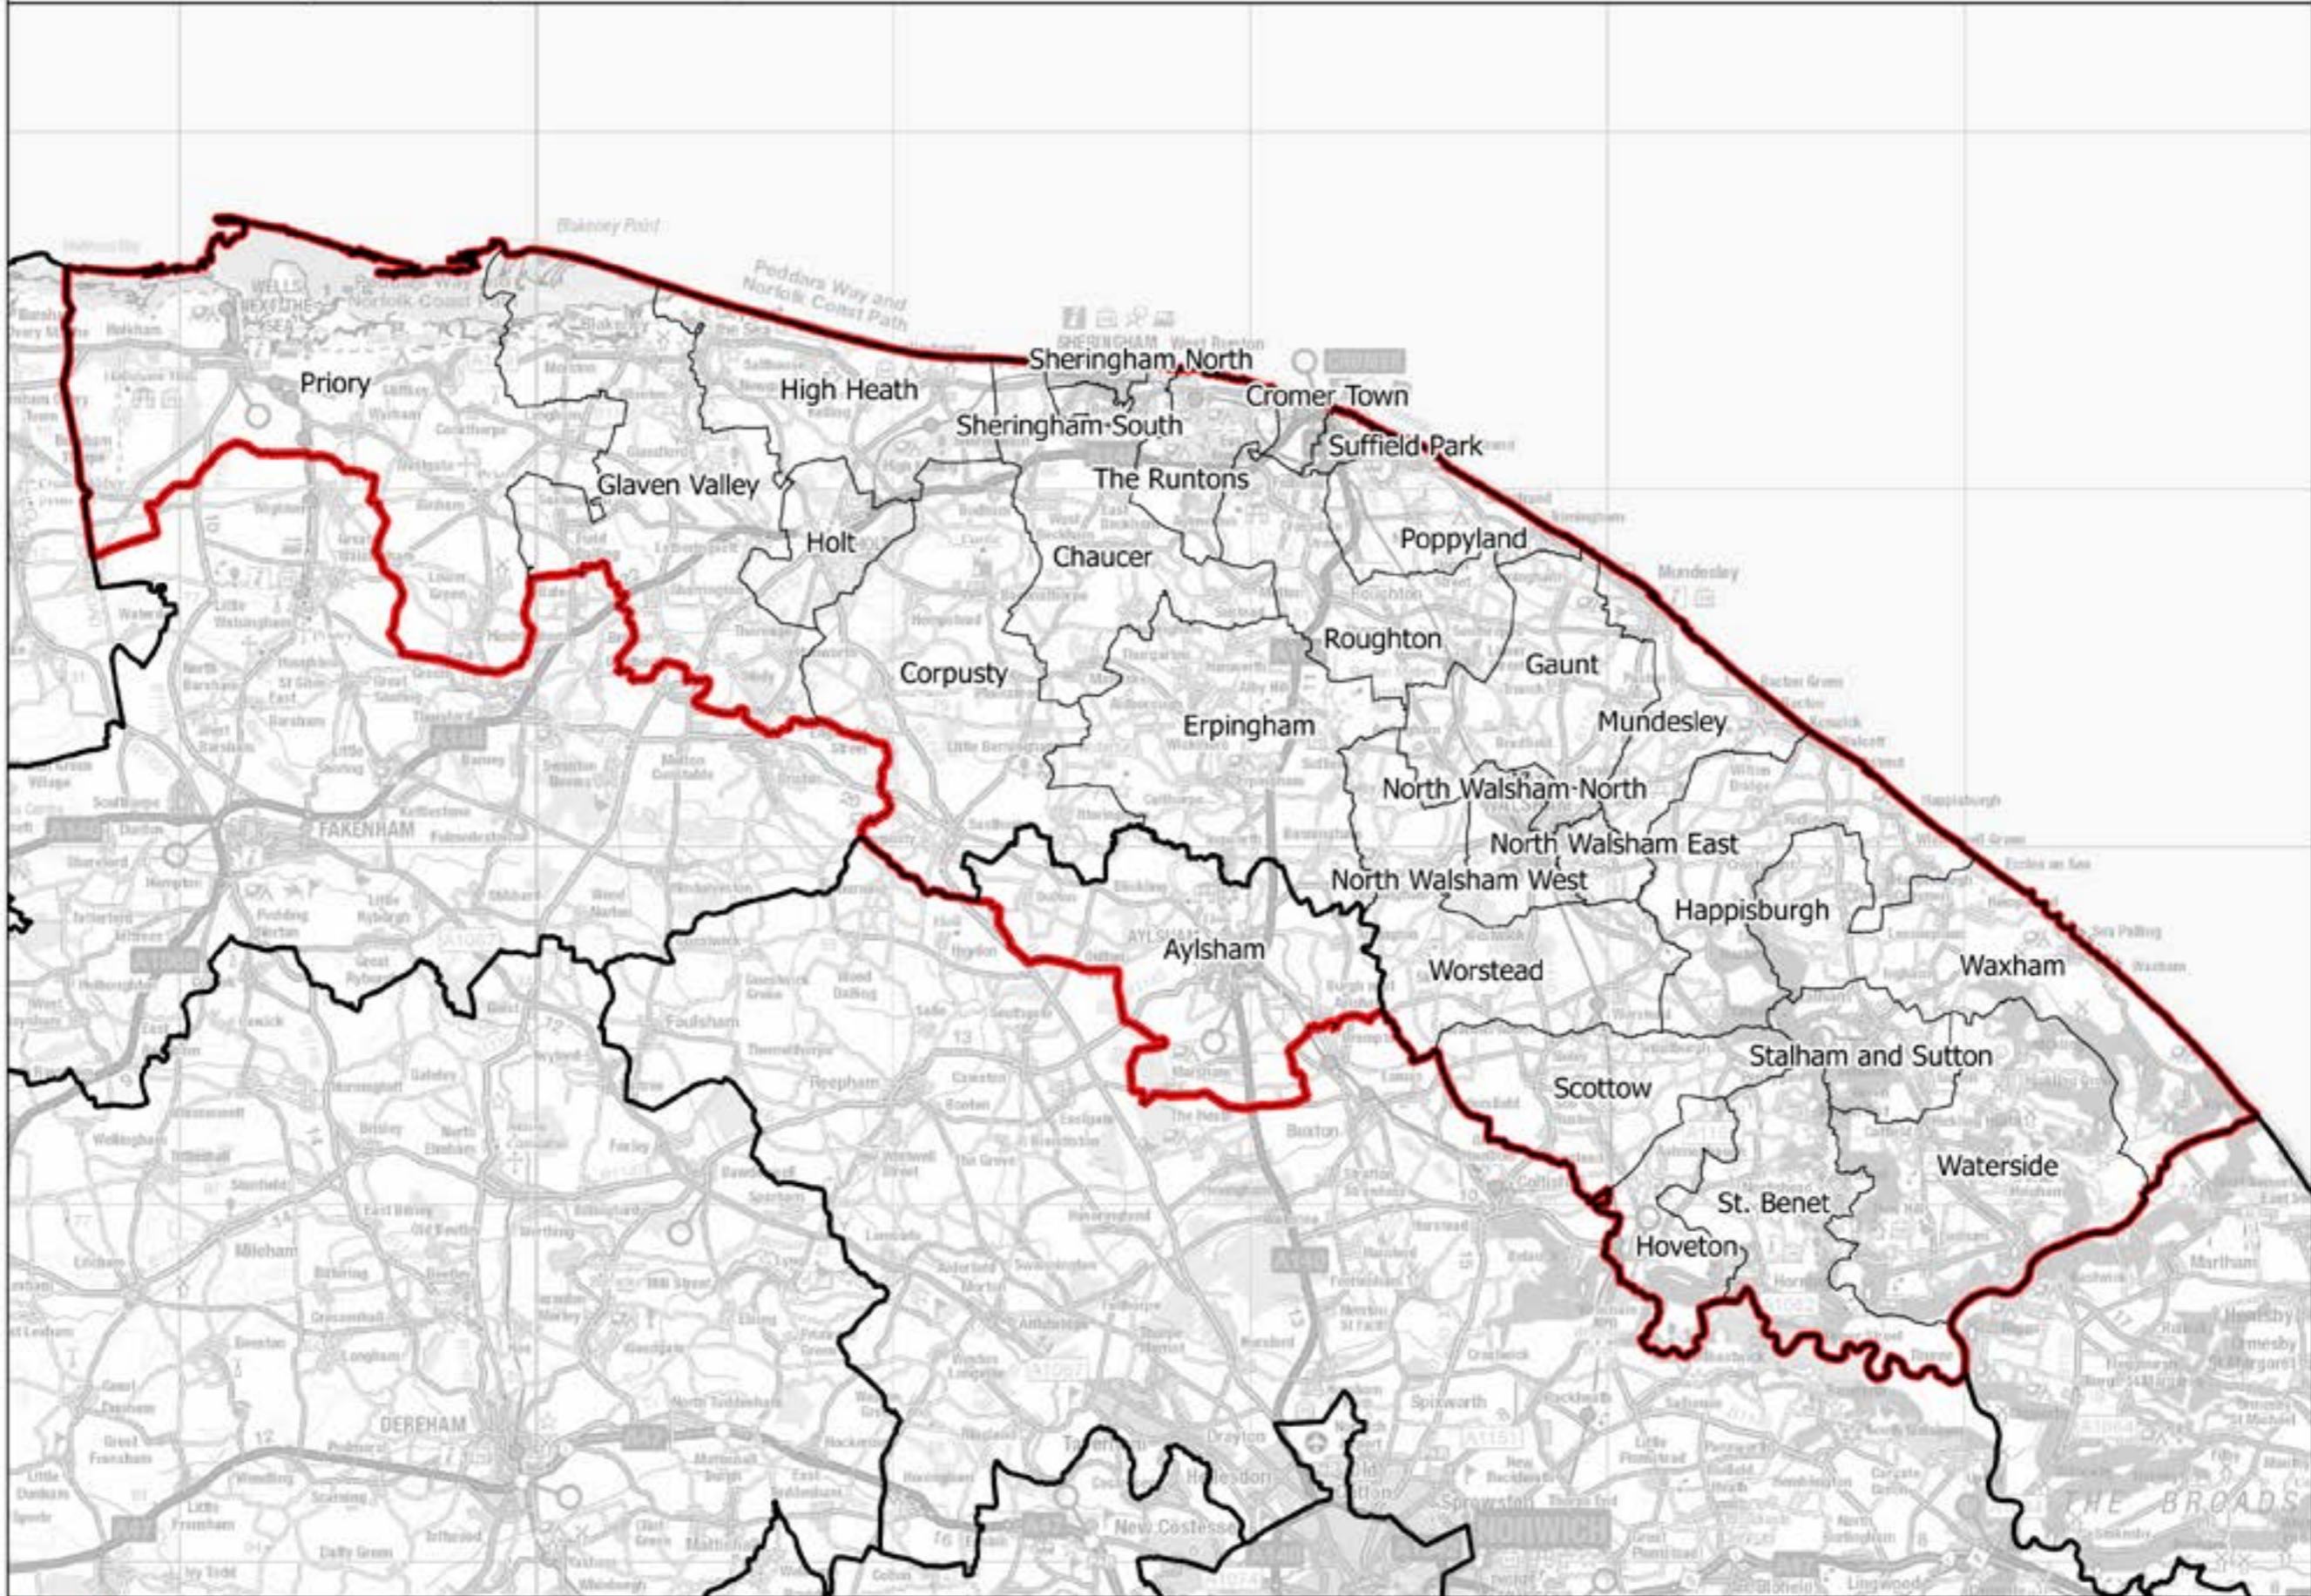

Boundary Commission for England - Initial Proposals for the Eastern Region
North Norfolk County Constituency - Electorate 71,657

— Constituency
 Local authorities
 Wards

This map is reproduced from Ordnance Survey material with the permission of Ordnance Survey on behalf of the controller of Her Majesty's Stationery Office (C) Crown Copyright 2016. All rights reserved. Unauthorised reproduction infringes Crown copyright and may lead to prosecution or civil proceedings. Boundary Commission for England 100016289, 2016.