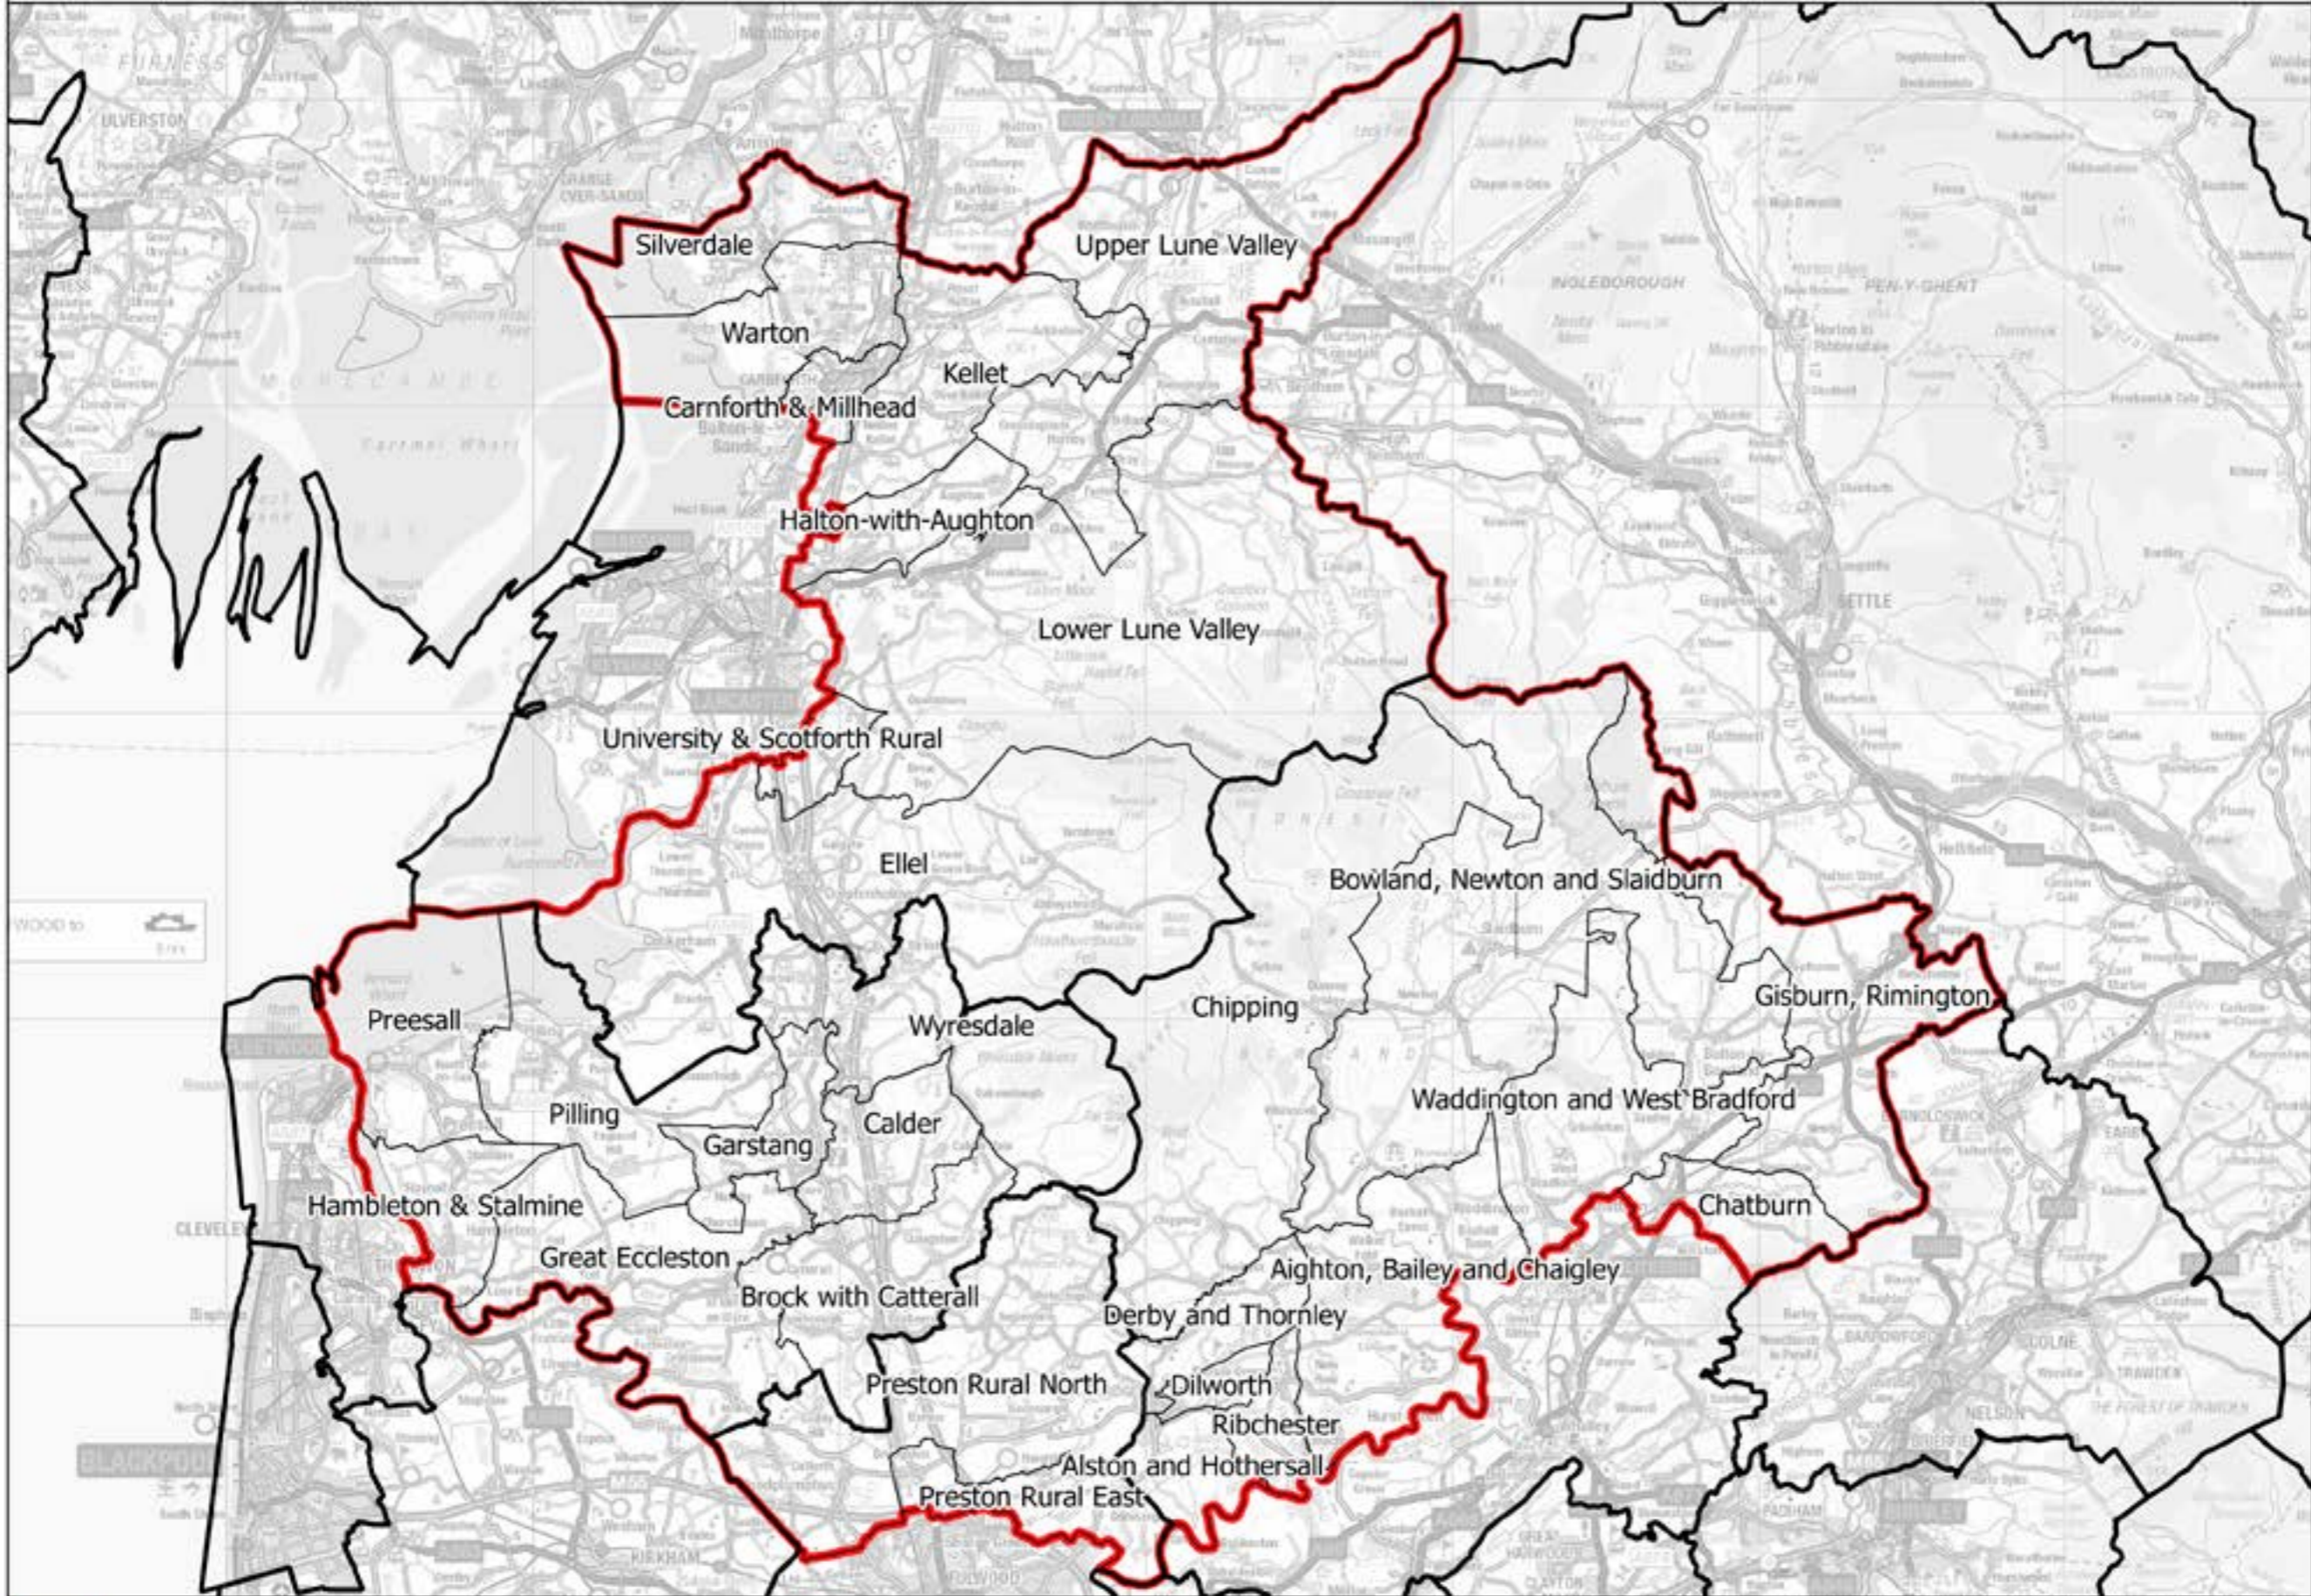

Boundary Commission for England - Initial Proposals for the North West Region
North Lancashire County Constituency - Electorate 71,284

— Constituency — Local authorities — Wards

This map is reproduced from Ordnance Survey material with the permission of Ordnance Survey on behalf of the controller of Her Majesty's Stationery Office (C) Crown Copyright 2016. All rights reserved. Unauthorised reproduction infringes Crown copyright and may lead to prosecution or civil proceedings. Boundary Commission for England 100016289, 2016.